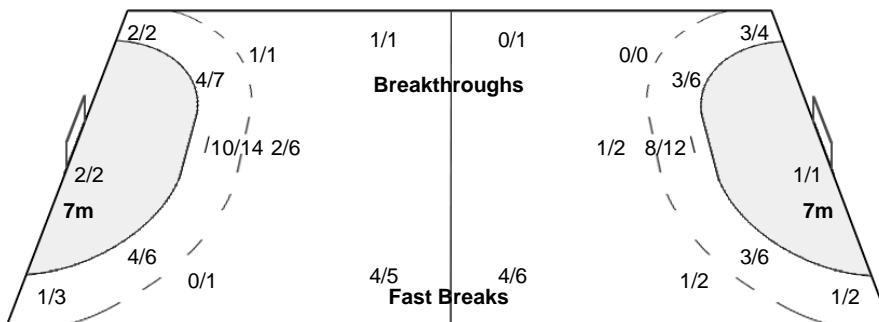

25th Men's World Championship 2017

France

Eighth final

FRANCE 2017
HANDBALL
25^e CHAMPIONNAT DU MONDE MASCULIN IHF

SAT 21 JAN 2017

18:00

Lille Metropole

Match Team Statistics

Match No: 64

FRA 31 - 25 ISL

(14 - 13) (17 - 12)

Referees: GRILLO LOPEZ Julian Ismael / LENCI Sebastian (ARG)

FRA - France

Shots Distribution

Players

Goals / Shots

5 REMILI N	6 NYOKAS G	8 NARCISSE D	12 GERARD V	13 KARABATIC N	14 MAHE K	16 OMEYER T
1/1		0/1		1/1		
1/1		2/2		0/1	0/1	
1/1		1/1		1/1	1/1	
1-Missed 1-Post	1-Blocked	1-Missed 1-Post		1-Post	1-Blocked	1-Missed

17 N'GUESSAN T	18 ACCAMBRAY W	19 ABALO L	20 SORHAINDO C	21 GUIGOU M	23 FABREGAS L	27 DIPANDA A
			1/1	1/1	1/1	
			1/1	0/2	1/1	
		1/1	1/1	2/2	2/2	1/1
			1-Missed	2/2	2/2	0/1
				1/1	1-Missed	1/1

28 PORTE V	32 MEM D
2/2	

Team Goals / Shots

3/3	2/2	1/2
2/5	0/1	7/8
6/7	7/7	3/3
5-Missed	3-Post	2-Blocked

Offence