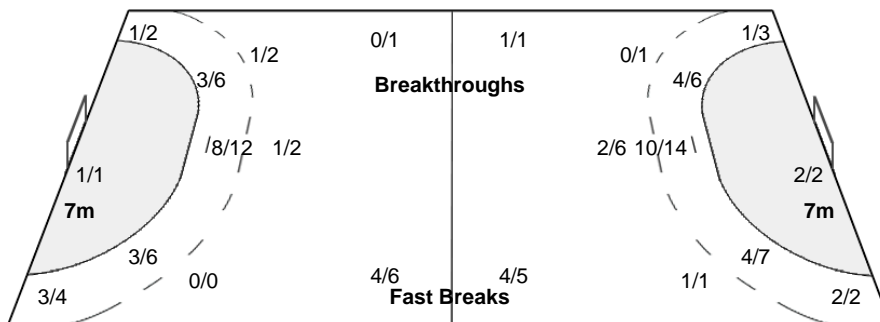

25th Men's World Championship 2017

France

Eighth final

FRANCE 2017
HANDBALL
25^e CHAMPIONNAT DU MONDE MASCULIN IHF

SAT 21 JAN 2017
18:00
Lille Metropole

Match Team Statistics

Match No: 64

FRA 31 - 25 ISL
(14 - 13) (17 - 12)

Referees: GRILLO LOPEZ Julian Ismael / LENCI Sebastian (ARG)

ISL - Iceland

Shots Distribution

Players

Goals / Shots

1 GUSTAVSSON B	3 KRISTJANSSON K	5 KARASON R	6 HALLGRIMSSON A	7 ATLASON A	9 SIGURDSSON G	12 EDVARDSSON A
1/1		1/1	2/2		1/1	
		3/3		1/2	0/1	
		1/2	0/1	0/1	0/1	
1-Missed		2-Missed		1-Post		

13 GUDMUNDSSON O	14 GUNNARSSON A	21 ARNARSSON A	25 ELISSON B	26 GUNNARSSON B	27 JONSSON G	28 HELGASON G
1/1	0/1	0/1				
1/1	1/1		1/1	1/1	0/1	
1/2	0/1	1/1		1/1		1/1
1-Post			2/2			

30 MAGNUSSON O	33 SMARASON J
	1/1
	1/1
	1/1
1-Post	

Team Goals / Shots

2/2	0/1	4/5
8/10		3/4
4/6	3/5	1/3
3-Missed	3-Post	

Offence

Defence

Goalkeepers Saves / Shots

0/3	0/2	1/2
3/5	1/1	1/8
1/7	0/7	0/3

1 GUSTAVSSON B

0/3	0/1	1/1
3/4		1/6
1/5	0/6	0/3

12 EDVARDSSON A

	0/1	0/1
0/1	1/1	0/2
0/2	0/1	

Legend:

%	Efficiency	2Min	2 Minute Suspensions	6m	6 metre Shots	7m	7 metre Shots	9m	9 metre Shots
AS	Assists	BS	Blocked Shots	BT	Breakthroughs	BC	Blue Cards	FB	Fast Breaks
G/S	Goals/Shots	N/A	Not Applicable	No.	Uniform Number	RC	Red Cards	S/S	Saves/Shots
ST	Steals	TO	Turnover	TP	Time Played	Wing	Wing Shots	YC	Yellow Cards