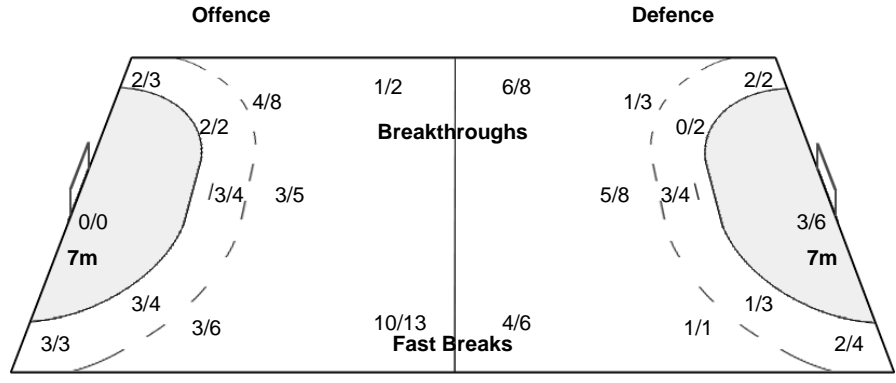

25th Men's World Championship 2017 France

**FRANCE 2017
HANDBALL**
25^e CHAMPIONNAT DU MONDE MASCULIN IHF

Preliminary Round - Group D

SAT 14 JAN 2017
20:45
Paris

Match Team Statistics

Match No: 20

EGY 28 - 35 DEN

(15 - 21) (13 - 14)

Referees: LAH Bojan / SOK David (SLO)

DEN - Denmark

Shots Distribution

Players

Goals / Shots

1 LANDIN N	4 LANDIN M	5 MENSAH M	6 MORTENSEN C	15 NODDESBO J	16 GREEN J	17 SVAN L
0/1	1/1 2/2 0/1	1/1	2/2 1/1 1/1	1/2		1/1 2/2 1/1 1/1
1-Post						
18 LINDBERG H	19 TOFT HANSEN R	21 MOLLGAARD H	22 SONDERGAARD K	23 TOFT H	24 HANSEN M	25 OLSEN M
0/1 1/1	1/1 1/1 0/1	1/1 0/1	2/4 2/2	1/1 1/1	1/1 1/1	2/2 1/1 1/1
1-Missed 1-Post			1-Missed			
27 DAMGAARD M	28 ANDERSSON L					
0/1 0/1 1/1	1/1					
1-Blocked		1-Blocked				

Team Goals / Shots

7/8	1/2	4/4
5/6	0/1	4/4
7/9	2/4	5/6

2-Missed   2-Post   2-Blocked

Goalkeepers Saves / Shots

0/2	2/2	2/4
1/3	3/3	2/5
1/9	2/5	1/9

1 LANDIN N

0/1	1/1	1/2
1/3	2/2	1/3
1/7	1/3	0/5

16 GREEN J

0/1	1/1	1/2
	1/1	1/2
0/1	1/1	1/4

Legend:		
%	Efficiency	2Min 2 Minute Suspensions
AS	Assists	BS Blocked Shots
G/S	Goals/Shots	N/A Not Applicable
ST	Steals	TO Turnover
6m	6 metre Shots	7m 7 metre Shots
BT	Breakthroughs	BC Blue Cards
No.	Uniform Number	RC Red Cards
TP	Time Played	Wing Wing Shots
9m	9 metre Shots	FB Fast Breaks
S/S	Saves/Shots	YC Yellow Cards