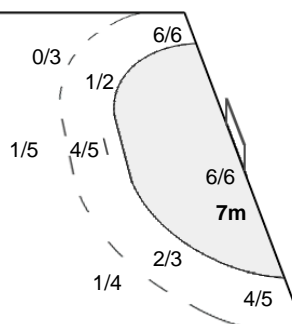

99 ALI ALSAYYAD H

1/2
0/1
1-Missed 1-Post 3-Blocked

Team Goals / Shots

2/2	1/3
1/4	2/4
3/6	4/7
4-Missed	5-Blocked

Offence

Defence

Goalkeepers Saves / Shots

1/2	2/3	0/5
0/3	2/3	3/8
2/9	0/4	3/9

21 A. HUSAIN ABDULLA

1/2	2/3	0/5
0/3	2/3	3/8
2/7	0/4	3/9

86 KHAMIS ISA A

0/2

Legend:	% Efficiency	2Min 2 Minute Suspensions	6m 6 metre Shots	7m 7 metre Shots	9m 9 metre Shots
AS Assists	BS Blocked Shots	BT Breakthroughs	BC Blue Cards	FB Fast Breaks	FS Fast Breaks
G/S Goals/Shots	N/A Not Applicable	No. Uniform Number	RC Red Cards	S/S Saves/Shots	YC Yellow Cards
ST Steals	TO Turnover	TP Time Played	Wing Wing Shots		