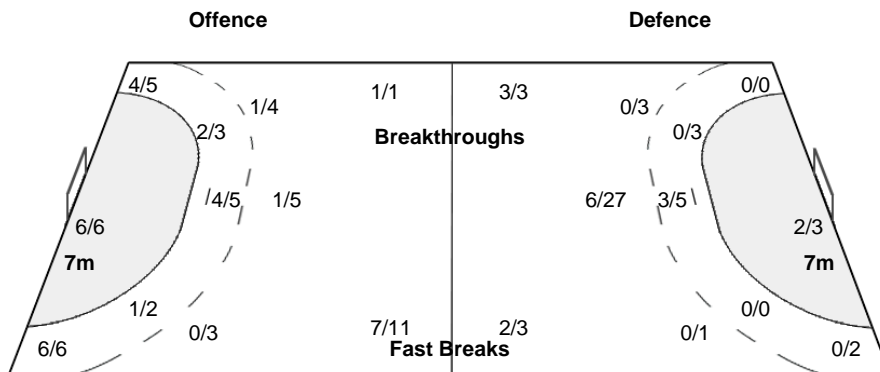

1-Missed

65 NILSSON L
0/2
0/1

1-Post

Team Goals / Shots

1/2	1/3	5/5
3/3	1/3	5/8
7/9	4/4	6/9

3-Missed 2-Post

Goalkeepers Saves / Shots

0/2	2/3
3/4	5/8
2/4	2/4
3/6	2/2
	3/7