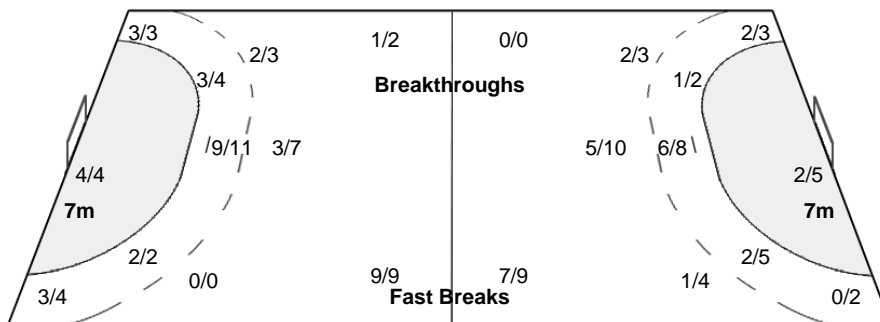

25th Men's World Championship 2017

France

FRANCE 2017
HANDBALL
25^e CHAMPIONNAT DU MONDE MASCULIN IHF

Preliminary Round - Group A

Match Team Statistics

THU 12 JAN 2017
17:45
Nantes

Match No: 3

RUS 39 - 29 JPN
(18 - 15) (21 - 14)

Referees: KOLAHDOUZAN Majid / MOUSAVIYAN Alireza (IRI)

RUS - Russia

Shots Distribution

Players

Goals / Shots

5 KISELEV D	6 SHISHKAREV D	7 KOVALEV D	9 SHKURINSKIY A	10 CHERNOIVANOV A	11 ATMAN P	12 BOGDANOV V
	2/2	1/1	1/1		2/2	
	1/1	1/1		1/1	0/1	1/2
	1/1	1/1				3/3

1-Missed 1-Post

13 GORBOK S	20 CHIPURIN M	21 KALARASH G	25 SHELMENKO S	31 DIBIROV T	44 SOROKA I	55 VALIULLIN A
	0/1		3/3	0/1	1/1	
1/2	1/1		1/1		2/2	1/1
	2/2			3/3		

87 KIREEV V	89 ZHITNIKOV D

1-Post 2-Blocked

Team Goals / Shots

9/9	0/2	3/3
1/2	5/7	4/4
4/4	1/1	12/12

1-Missed 2-Post 2-Blocked

Offence

Goalkeepers Saves / Shots

1/4		0/6
2/2	1/1	6/10
6/17	1/2	1/5

12 BOGDANOV V

0/1		0/2
2/2	1/1	2/4
4/8	1/1	0/1

87 KIREEV V

1/3		0/4
		4/6
2/9	0/1	1/4