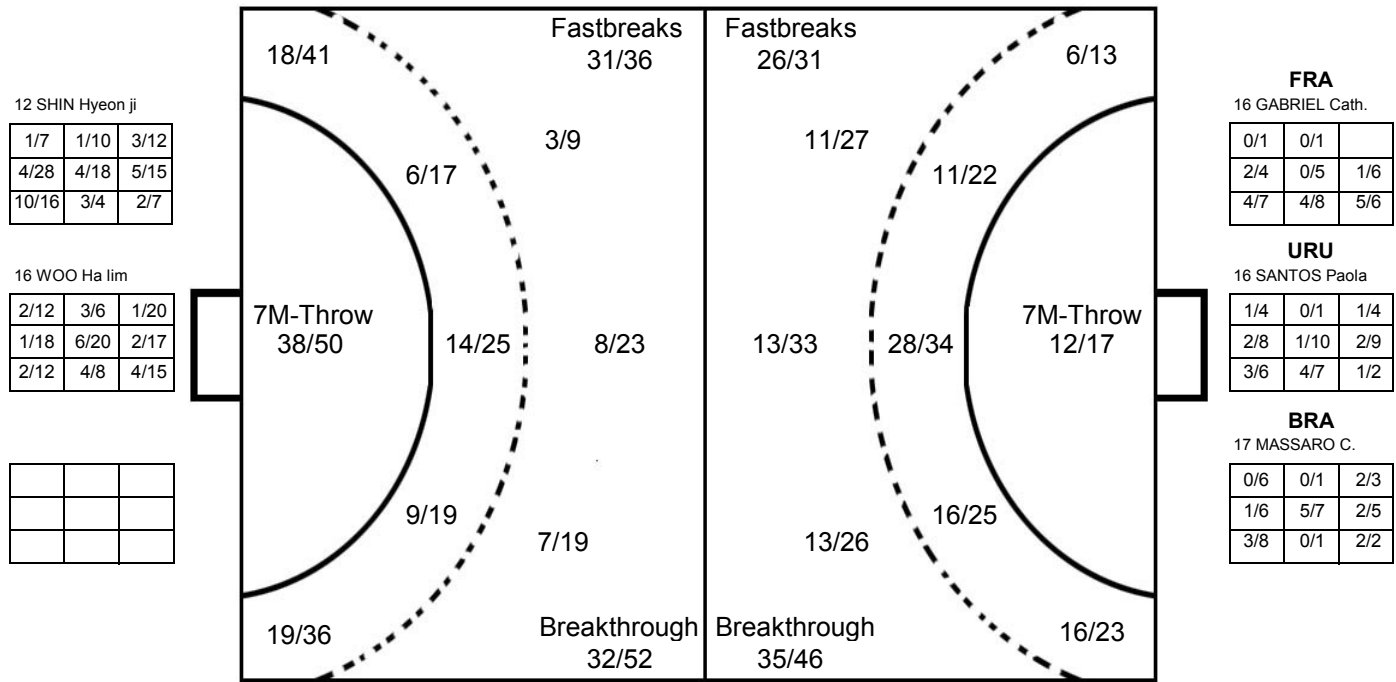

STAGE	MATCH	PLAYED	SCORE
Preliminary	6	CZE	29:25 (16:13)
Preliminary	19	DEN	21:33 (8:16)
Preliminary	25	FRA	27:34 (16:17)
Preliminary	38	URU	46:37 (21:19)
Placement	46	BRA	29:26 (14:15)
Placement	56	NED	33:32 (20:19)

IV WOMEN'S YOUTH WORLD CHAMPIONSHIP IN MNE

TOTAL SHOT REPORT

UP TO MATCH 56

120816056-42-1/1

KOREA

Player statistics for Korea including names like KIM Ji sun, EOM Ji hee, KIM Su jeong, etc., with their respective shot counts and statistics.