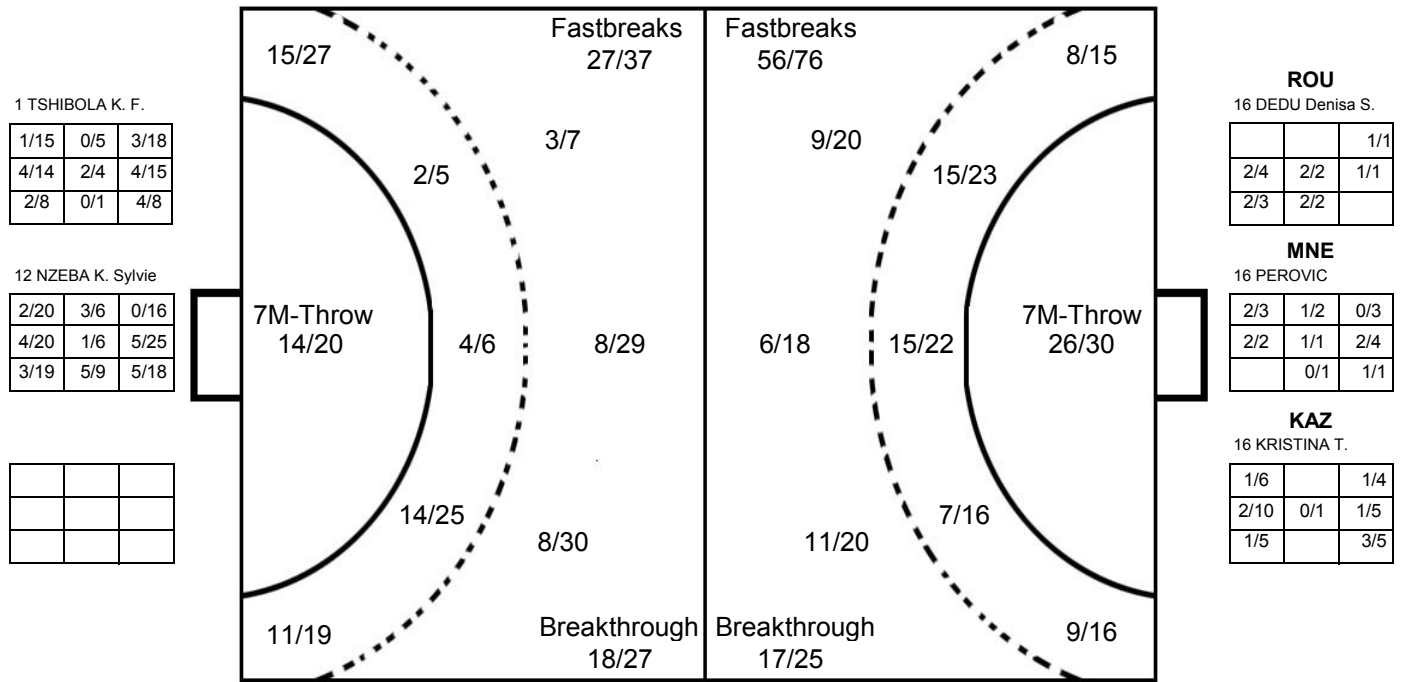

Played

STAGE	MATCH	PLAYED	SCORE
Preliminary	3	ROU	14:39 (3:18)
Preliminary	11	RUS	16:40 (9:22)
Preliminary	24	KAZ	27:27 (10:15)
Preliminary	36	MNE	24:27 (16:11)
Placement	41	PAR	17:14 (8:7)
Place 17-18	52	URU	26:32 (13:16)

IV WOMEN'S YOUTH WORLD CHAMPIONSHIP IN MNE

TOTAL SHOT REPORT

UP TO MATCH 54

120816054-42-1/1

D.R.CONGO

Table of player statistics for D.R. CONGO, including names like TSHIBOLA K. F., NDAMPIA K. Marie, LUSAMBA M. Salva, etc., and their respective shot counts.