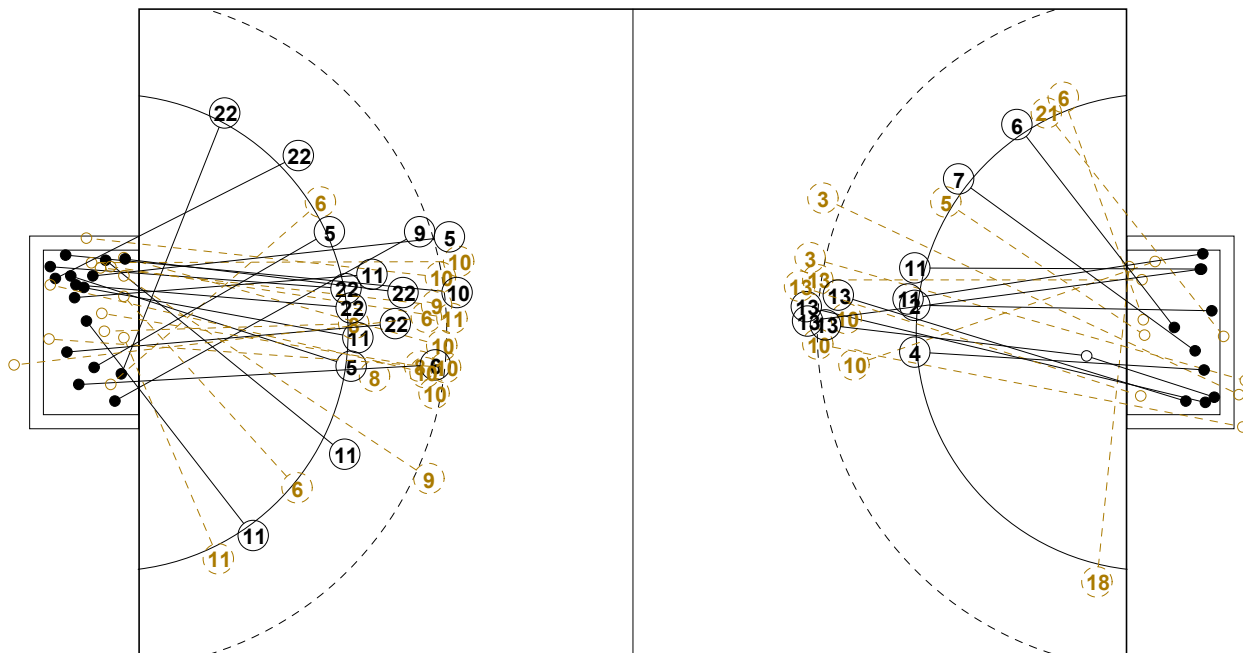

# IV WOMEN'S YOUTH WORLD CHAMPIONSHIP IN MNE PICTORIAL MATCH STATISTICS

ROUND 2

MATCH 9

120816009-21-1/1

1st Half  
20 : 11

2nd Half  
24 : 38