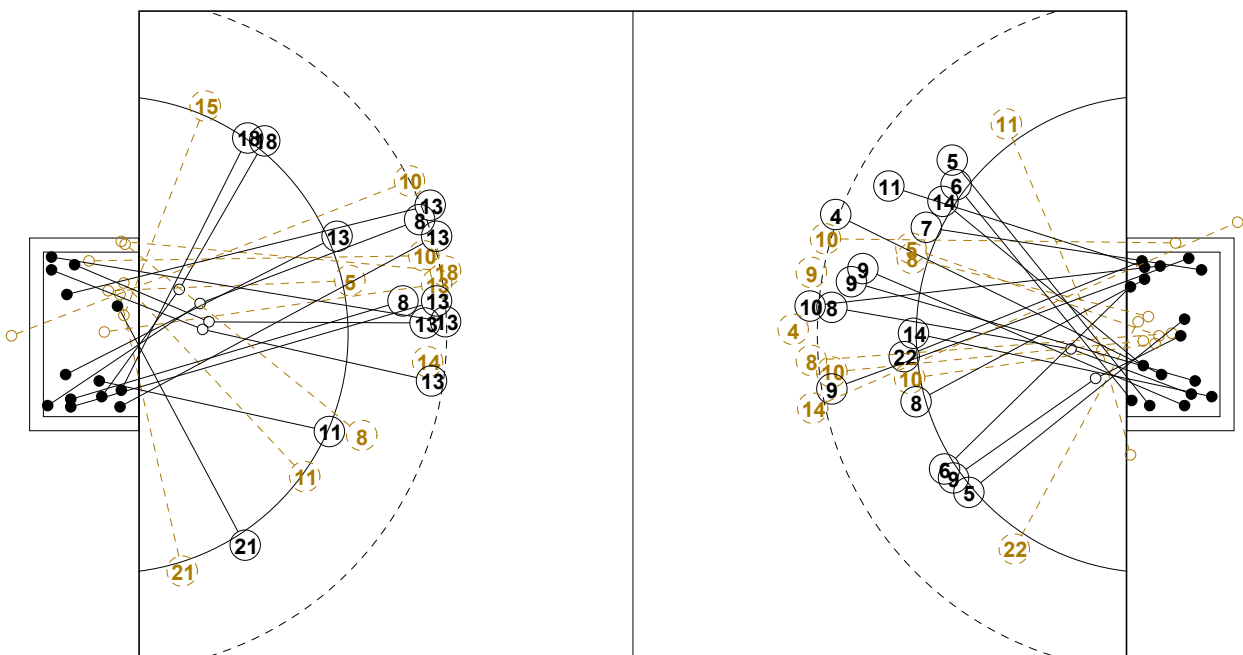

# IV WOMEN'S YOUTH WORLD CHAMPIONSHIP IN MNE PICTORIAL MATCH STATISTICS

ROUND 2

MATCH 9

120816009-21-1/1

1st Half  
20 : 11

2nd Half  
24 : 38

## IV WOMEN'S YOUTH WORLD CHAMPIONSHIP IN MNE