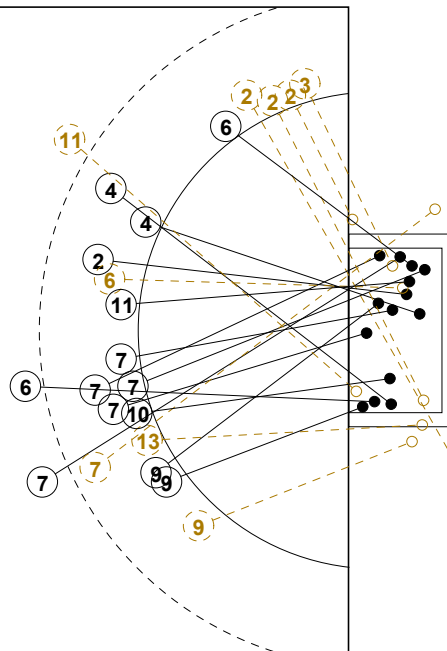

IV WOMEN'S YOUTH WORLD CHAMPIONSHIP IN MNE PICTORIAL MATCH STATISTICS

ROUND 1

MATCH 8

120816008-21-1/1

1st Half
12 : 15

2nd Half
30 : 29

IV WOMEN'S YOUTH WORLD CHAMPIONSHIP IN MNE

INDV/TEAM MATCH STATISTICS

OFFICIAL
HANDBALL
YOUTH WOMEN

PRELIMINARY
ROUND 1

GROUP D
MATCH 8

120816008-14-1/2
Bar
16/08/2012 16:00

No.	Name	Field Shot	Line Shot	Wing Shot	Fast Brk.	Brk. Thr.	Free Thr.	7m Thr.	Total	Rate %	ASST.	ERR.	WAR.	2'	D+DR	TIME
ANGOLA(ANG)																
<i>(COURT PLAYER)</i>																
1	LUCEU Wilma M. N									0.0%	2					00:48:21
2	EDUARDO Giovania			2/5	1/2				3/7	42.9%		1	1			00:50:02
3	CESAR Kassia J.			0/1					0/1	0.0%						00:02:22
4	LEITE Teresa F.	0/1	0/1			3/3			3/5	60.0%	5	2		1		00:43:56
5	MARIO Lucelia C.									0.0%						00:00:00
6	DOMINGOS Stella	1/2	0/1		1/1	4/6			6/10	60.0%	1	5		1		00:56:46
7	MACHADO Juliana	1/4	3/3	1/1	1/1	0/1	1/1	1/3	8/14	57.1%	2	7		1		01:00:00
8	CANDIDO Nicoli									0.0%						00:00:00
9	DOMINGOS Voneiti				2/3	1/1			3/4	75.0%	2	5				01:00:00
10	SANTOS Antonia	0/1			1/1	1/1			2/3	66.7%	1	4		1		00:18:30
11	PEMBA Tchesa T.	0/1	1/1		1/1	1/2			3/5	60.0%	1	2				00:31:49
12	MAYALA Gloria M.									0.0%						00:11:39
13	VENANCIO Liliana		2/4						2/4	50.0%				1		00:34:01
14	HEBO Delia C. D.									0.0%						00:00:00
15	HEBO Celma D. D.									0.0%						00:00:00
Total		2/9	6/10	3/7	7/9	10/14	1/1	1/3	30/53	56.6%	14	26	1	5		
<i>(GOALKEEPER)</i>																
1	LUCEU Wilma M. N	2/9	2/4	1/6	4/6	0/4		0/2	9/31	29.0%	2					00:48:21
12	MAYALA Gloria M.	1/2	0/1		0/2	0/1	0/1	1/2	2/9	22.2%						00:11:39
Total		3/11	2/5	1/6	4/8	0/5	0/1	1/4	11/40	27.5%	2					

IV WOMEN'S YOUTH WORLD CHAMPIONSHIP IN MNE

MATCH SHOT REPORT

ROUND 1

MATCH 8

120816008-41-1/1

ANGOLA

Table with 16 columns representing players (1-16) and 3 rows for shot statistics. Includes post-shot statistics like Post - 0 Miss - 0 Block - 0.