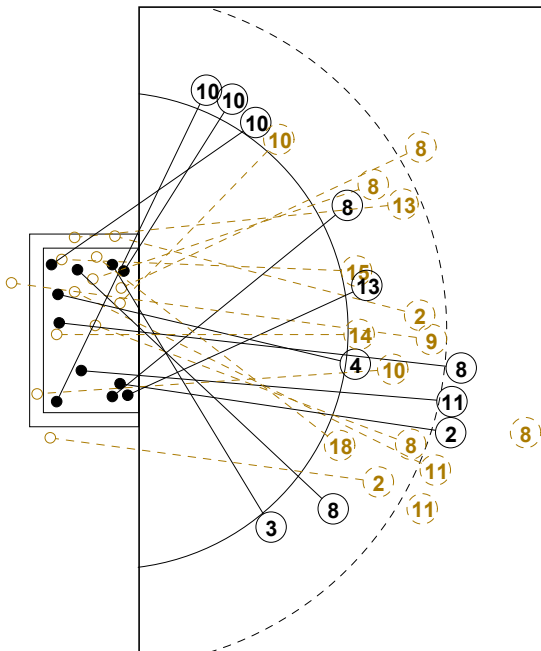

IV WOMEN'S YOUTH WORLD CHAMPIONSHIP IN MNE PICTORIAL MATCH STATISTICS

ROUND 1

MATCH 8

120816008-21-1/1

1st Half
12 : 15

2nd Half
30 : 29

IV WOMEN'S YOUTH WORLD CHAMPIONSHIP IN MNE

INDV/TEAM MATCH STATISTICS

OFFICIAL
HANDBALL
YOUTH WOMEN

PRELIMINARY
ROUND 1

GROUP D
MATCH 8

120816008-14-1/2
Bar
16/08/2012 16:00

No.	Name	Field Shot	Line Shot	Wing Shot	Fast Brk.	Brk. Thr.	Free Thr.	7m Thr.	Total	Rate %	ASST.	ERR.	WAR.	2'	D+DR	TIME
ANGOLA(ANG)																
<i>(COURT PLAYER)</i>																
1	LUCEU Wilma M. N									0.0%	2					00:48:21
2	EDUARDO Giovania			2/5	1/2				3/7	42.9%		1	1			00:50:02
3	CESAR Kassia J.			0/1					0/1	0.0%						00:02:22
4	LEITE Teresa F.	0/1	0/1			3/3			3/5	60.0%	5	2		1		00:43:56
5	MARIO Lucelia C.									0.0%						00:00:00
6	DOMINGOS Stella	1/2	0/1		1/1	4/6			6/10	60.0%	1	5		1		00:56:46
7	MACHADO Juliana	1/4	3/3	1/1	1/1	0/1	1/1	1/3	8/14	57.1%	2	7		1		01:00:00
8	CANDIDO Nicoli									0.0%						00:00:00
9	DOMINGOS Voneiti				2/3	1/1			3/4	75.0%	2	5				01:00:00
10	SANTOS Antonia	0/1			1/1	1/1			2/3	66.7%	1	4		1		00:18:30
11	PEMBA Tchesa T.	0/1	1/1		1/1	1/2			3/5	60.0%	1	2				00:31:49
12	MAYALA Gloria M.									0.0%						00:11:39
13	VENANCIO Liliana		2/4						2/4	50.0%				1		00:34:01
14	HEBO Delia C. D.									0.0%						00:00:00
15	HEBO Celma D. D.									0.0%						00:00:00
Total		2/9	6/10	3/7	7/9	10/14	1/1	1/3	30/53	56.6%	14	26	1	5		
<i>(GOALKEEPER)</i>																
1	LUCEU Wilma M. N	2/9	2/4	1/6	4/6	0/4		0/2	9/31	29.0%	2					00:48:21
12	MAYALA Gloria M.	1/2	0/1		0/2	0/1	0/1	1/2	2/9	22.2%						00:11:39
Total		3/11	2/5	1/6	4/8	0/5	0/1	1/4	11/40	27.5%	2					

IV WOMEN'S YOUTH WORLD CHAMPIONSHIP IN MNE

MATCH SHOT REPORT

ROUND 1

MATCH 8

120816008-41-1/1

ANGOLA

Table with 16 columns representing players (1-16) and 3 rows for shot statistics. Includes post-shot statistics like Post - 0 Miss - 0 Block - 0.