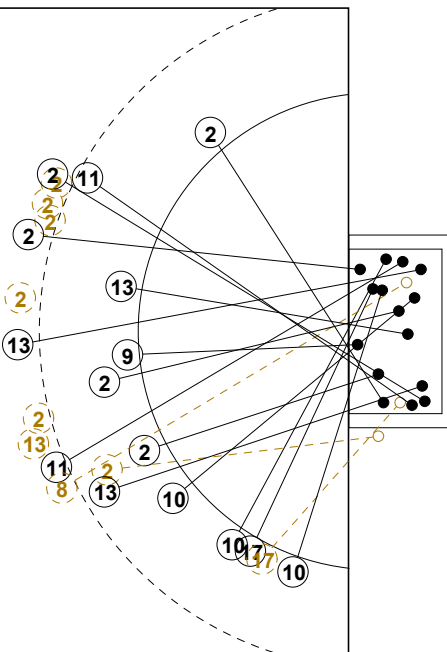

IV WOMEN'S YOUTH WORLD CHAMPIONSHIP IN MNE PICTORIAL MATCH STATISTICS

ROUND 1

MATCH 8

120816008-21-1/1

1st Half
12 : 15

2nd Half
30 : 29

IV WOMEN'S YOUTH WORLD CHAMPIONSHIP IN MNE

INDV/TEAM MATCH STATISTICS

OFFICIAL
HANDBALL
YOUTH WOMEN

PRELIMINARY
ROUND 1

GROUP D
MATCH 8

120816008-14-1/2
Bar
16/08/2012 16:00

No.	Name	Field Shot	Line Shot	Wing Shot	Fast Brk.	Brk. Thr.	Free Thr.	7m Thr.	Total	Rate %	ASST.	ERR.	WAR.	2'	D+DR	TIME
ANGOLA(ANG)																
<i>(COURT PLAYER)</i>																
1	LUCEU Wilma M. N									0.0%	2					00:48:21
2	EDUARDO Giovania			2/5	1/2				3/7	42.9%		1	1			00:50:02
3	CESAR Kassia J.			0/1					0/1	0.0%						00:02:22
4	LEITE Teresa F.	0/1	0/1			3/3			3/5	60.0%	5	2		1		00:43:56
5	MARIO Lucelia C.									0.0%						00:00:00
6	DOMINGOS Stella	1/2	0/1		1/1	4/6			6/10	60.0%	1	5		1		00:56:46
7	MACHADO Juliana	1/4	3/3	1/1	1/1	0/1	1/1	1/3	8/14	57.1%	2	7		1		01:00:00
8	CANDIDO Nicoli									0.0%						00:00:00
9	DOMINGOS Voneiti				2/3	1/1			3/4	75.0%	2	5				01:00:00
10	SANTOS Antonia	0/1			1/1	1/1			2/3	66.7%	1	4		1		00:18:30
11	PEMBA Tchesa T.	0/1	1/1		1/1	1/2			3/5	60.0%	1	2				00:31:49
12	MAYALA Gloria M.									0.0%						00:11:39
13	VENANCIO Liliana		2/4						2/4	50.0%				1		00:34:01
14	HEBO Delia C. D.									0.0%						00:00:00
15	HEBO Celma D. D.									0.0%						00:00:00
Total		2/9	6/10	3/7	7/9	10/14	1/1	1/3	30/53	56.6%	14	26	1	5		
<i>(GOALKEEPER)</i>																
1	LUCEU Wilma M. N	2/9	2/4	1/6	4/6	0/4		0/2	9/31	29.0%	2					00:48:21
12	MAYALA Gloria M.	1/2	0/1		0/2	0/1	0/1	1/2	2/9	22.2%						00:11:39
Total		3/11	2/5	1/6	4/8	0/5	0/1	1/4	11/40	27.5%	2					

IV WOMEN'S YOUTH WORLD CHAMPIONSHIP IN MNE

MATCH SHOT REPORT

ROUND 1

MATCH 8

120816008-41-1/1

ANGOLA

Table with 16 columns representing players (1-16) and 3 rows for shot statistics. Includes post-shot statistics like Post - 0 Miss - 0 Block - 0.