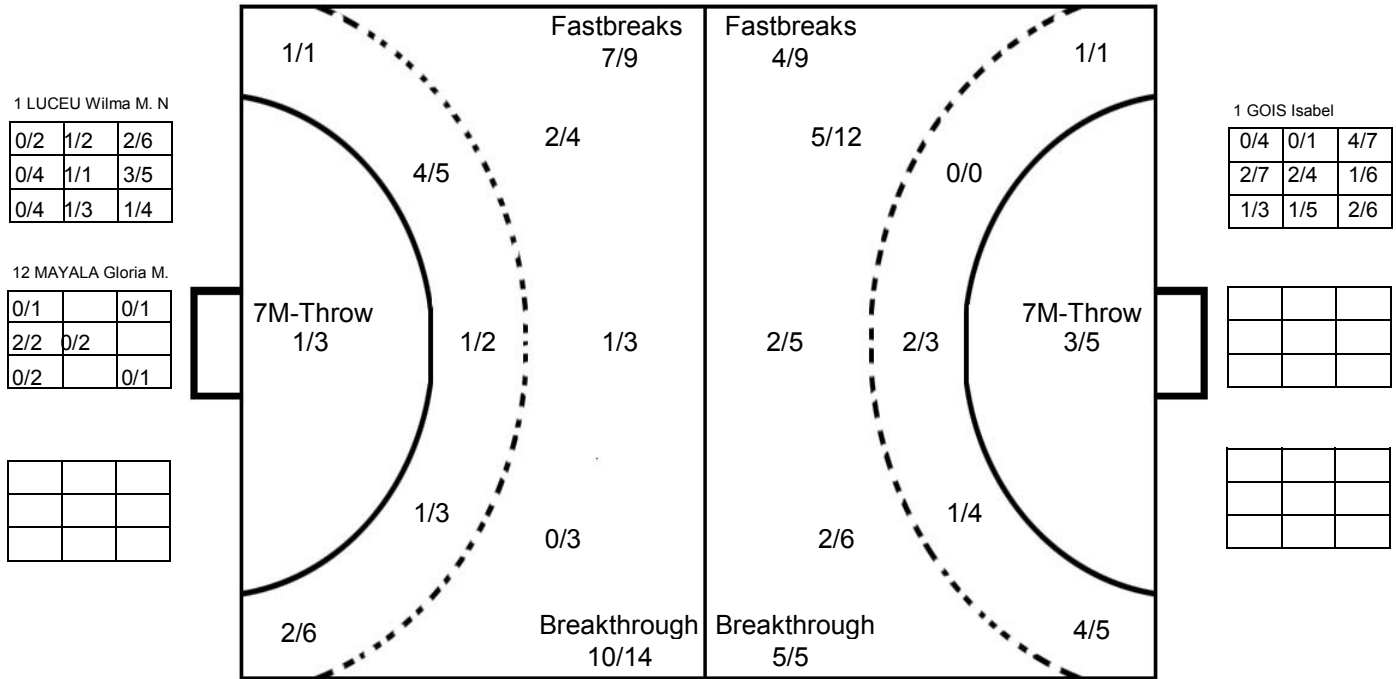

COURT PLAYER: GOALS/SHOTS

GOALKEEPER: SAVED/SHOTS

TEAM TOTALS	GOALS	SAVED	MISSED	POST	BLOCKED	TOTAL	RATE(%)
Field Shot	8	3	2	1	8	22	36.4%
Line Shot	3	2	1	1		7	42.9%
Wing Shot	5	1				6	83.3%
Fastbreak	4	4		1		9	44.4%
Breakthrough	5					5	100.0%
Free Throw	1					1	100.0%
7M-Throw	3	1		1		5	60.0%

IV WOMEN'S YOUTH WORLD CHAMPIONSHIP IN MNE

MATCH SHOT REPORT

ROUND 1

MATCH 8

120816008-41-1/1

ANGOLA

Table with 16 columns representing players (1-16) and 3 rows for shot statistics. Includes post-shot statistics like Post - 0 Miss - 0 Block - 0.

PORTUGAL

Table with 18 columns representing players (1-18) and 3 rows for shot statistics. Includes post-shot statistics like Post - 0 Miss - 0 Block - 0.