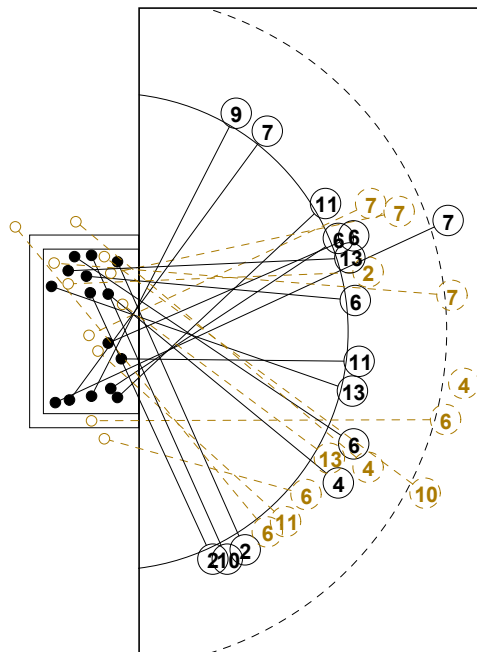

IV WOMEN'S YOUTH WORLD CHAMPIONSHIP IN MNE PICTORIAL MATCH STATISTICS

ROUND 1

MATCH 8

120816008-21-1/1

1st Half
12 : 15

2nd Half
30 : 29

IV WOMEN'S YOUTH WORLD CHAMPIONSHIP IN MNE

INDV/TEAM MATCH STATISTICS

OFFICIAL
HANDBALL
YOUTH WOMEN

PRELIMINARY
ROUND 1

GROUP D
MATCH 8

120816008-14-1/2
Bar
16/08/2012 16:00

No.	Name	Field Shot	Line Shot	Wing Shot	Fast Brk.	Brk. Thr.	Free Thr.	7m Thr.	Total	Rate %	ASST.	ERR.	WAR.	2'	D+DR	TIME
ANGOLA(ANG)																
<i>(COURT PLAYER)</i>																
1	LUCEU Wilma M. N									0.0%	2					00:48:21
2	EDUARDO Giovania			2/5	1/2				3/7	42.9%		1	1			00:50:02
3	CESAR Kassia J.			0/1					0/1	0.0%						00:02:22
4	LEITE Teresa F.	0/1	0/1			3/3			3/5	60.0%	5	2		1		00:43:56
5	MARIO Lucelia C.									0.0%						00:00:00
6	DOMINGOS Stella	1/2	0/1		1/1	4/6			6/10	60.0%	1	5		1		00:56:46
7	MACHADO Juliana	1/4	3/3	1/1	1/1	0/1	1/1	1/3	8/14	57.1%	2	7		1		01:00:00
8	CANDIDO Nicoli									0.0%						00:00:00
9	DOMINGOS Voneiti				2/3	1/1			3/4	75.0%	2	5				01:00:00
10	SANTOS Antonia	0/1			1/1	1/1			2/3	66.7%	1	4		1		00:18:30
11	PEMBA Tchesa T.	0/1	1/1		1/1	1/2			3/5	60.0%	1	2				00:31:49
12	MAYALA Gloria M.									0.0%						00:11:39
13	VENANCIO Liliana		2/4						2/4	50.0%				1		00:34:01
14	HEBO Delia C. D.									0.0%						00:00:00
15	HEBO Celma D. D.									0.0%						00:00:00
Total		2/9	6/10	3/7	7/9	10/14	1/1	1/3	30/53	56.6%	14	26	1	5		
<i>(GOALKEEPER)</i>																
1	LUCEU Wilma M. N	2/9	2/4	1/6	4/6	0/4		0/2	9/31	29.0%	2					00:48:21
12	MAYALA Gloria M.	1/2	0/1		0/2	0/1	0/1	1/2	2/9	22.2%						00:11:39
Total		3/11	2/5	1/6	4/8	0/5	0/1	1/4	11/40	27.5%	2					

IV WOMEN'S YOUTH WORLD CHAMPIONSHIP IN MNE

MATCH SHOT REPORT

ROUND 1

MATCH 8

120816008-41-1/1

ANGOLA

Table with 16 columns representing players (1-16) and 3 rows for shot statistics. Includes post-shot statistics like Post - 0 Miss - 0 Block - 0.