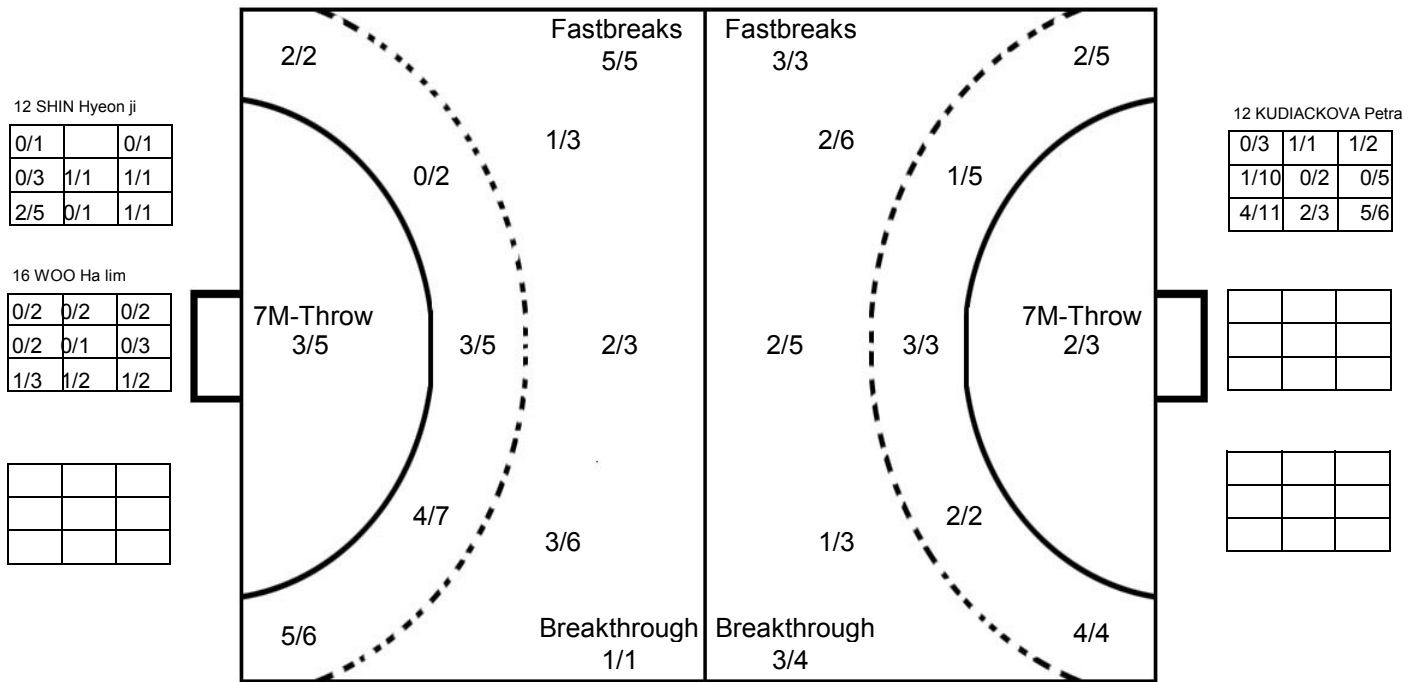

COURT PLAYER: GOALS/SHOTS

GOALKEEPER: SAVED/SHOTS

TEAM TOTALS	GOALS	SAVED	MISSED	POST	BLOCKED	TOTAL	RATE(%)
Field Shot	5	1	4	2		12	41.7%
Line Shot	6	2	1	1		10	60.0%
Wing Shot	6	2		1		9	66.7%
Fastbreak	3					3	100.0%
Breakthrough	3	1				4	75.0%
Free Throw		1	1			2	0.0%
7M-Throw	2	1				3	66.7%

IV WOMEN'S YOUTH WORLD CHAMPIONSHIP IN MNE

MATCH SHOT REPORT

ROUND 1

MATCH 6

120816006-41-1/1

KOREA

Player statistics for Korea including names like KIM Ji sun, EOM Ji hee, KIM Su jeong, etc., with corresponding shot and block counts.