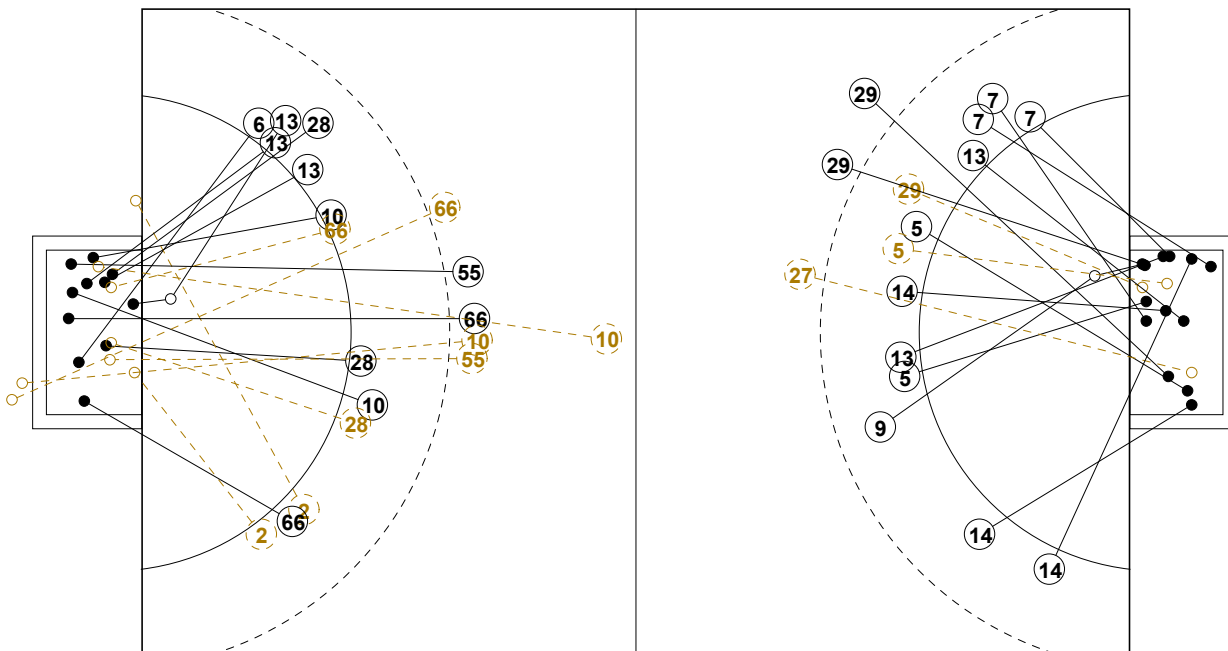

IV WOMEN'S YOUTH WORLD CHAMPIONSHIP IN MNE PICTORIAL MATCH STATISTICS

ROUND 1

MATCH 6

120816006-21-1/1

1st Half
13 : 16

2nd Half
29 : 25

IV WOMEN'S YOUTH WORLD CHAMPIONSHIP IN MNE

INDV/TEAM MATCH STATISTICS

OFFICIAL
HANDBALL
YOUTH WOMEN

PRELIMINARY
ROUND 1

GROUP C
MATCH 6

120816006-14-1/2
Podgorica
16/08/2012 20:30

No.	Name	Field Shot	Line Shot	Wing Shot	Fast Brk.	Brk. Thr.	Free Thr.	7m Thr.	Total	Rate %	ASST.	ERR.	WAR.	2'	D+DR	TIME
KOREA(KOR)																
<i>(COURT PLAYER)</i>																
4	KIM Ji sun		0/1						0/1	0.0%						00:05:14
5	EOM Ji hee		2/3		1/1				3/4	75.0%	1	1				00:40:28
7	KIM Su jeong			5/6	2/2			1/1	8/9	88.9%	1		1			01:00:00
8	KANG Eun hye									0.0%						00:00:00
9	HAN Seung mi	2/3				1/1			3/4	75.0%	1	4		2		00:48:15
11	KANG Da hye									0.0%						00:00:00
12	SHIN Hyeon ji									0.0%						00:25:42
13	KIM Jung eun	1/3	3/3					1/1	5/7	71.4%	1	7				00:47:01
14	SEO Min ji		1/1	2/2	2/2				5/5	100%		1		1		00:53:11
16	WOO Ha lim									0.0%						00:34:18
17	KIM Sang mi		0/1						0/1	0.0%						00:02:53
19	KIM Hye jin									0.0%		1				00:05:10
20	JEON You yeong									0.0%			1			00:16:54
22	HAN Da som									0.0%						00:00:00
27	SHIN Min ji	0/2	0/1						0/3	0.0%		1	1			00:24:12
29	CHOI Su ji	3/4	1/4					1/3	5/11	45.5%	5	4				00:53:44
Total		6/12	7/14	7/8	5/5	1/1		3/5	29/45	64.4%	9	19	3	3		
<i>(GOALKEEPER)</i>																
12	SHIN Hyeon ji	1/4	1/3	1/2	0/2	1/2	1/1		5/14	35.7%						00:25:42
16	WOO Ha lim	0/2	1/5	1/6	0/1	0/2		1/3	3/19	15.8%						00:34:18
Total		1/6	2/8	2/8	0/3	1/4	1/1	1/3	8/33	24.2%						

COURT PLAYER: GOALS/SHOTS

GOALKEEPER: SAVED/SHOTS

TEAM TOTALS	GOALS	SAVED	MISSED	POST	BLOCKED	TOTAL	RATE(%)
Field Shot	6	5	1			12	50.0%
Line Shot	7	6			1	14	50.0%
Wing Shot	7	1				8	87.5%
Fastbreak	5					5	100.0%
Breakthrough	1					1	100.0%
Free Throw							0.0%
7M-Throw	3	2				5	60.0%