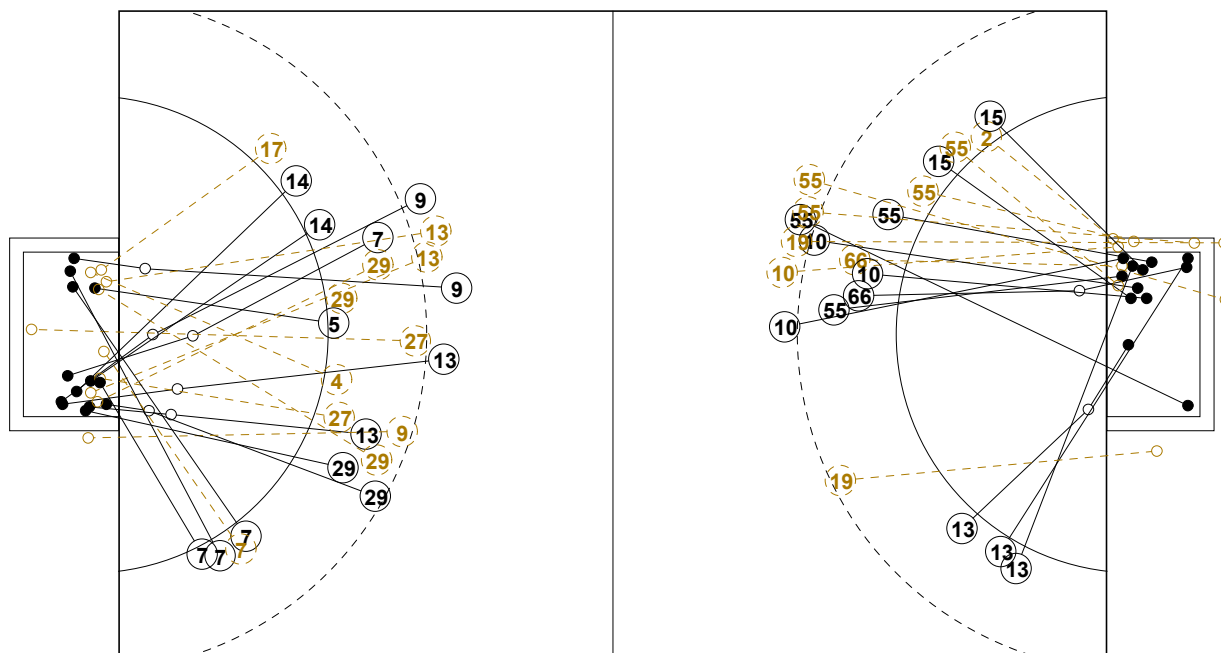

IV WOMEN'S YOUTH WORLD CHAMPIONSHIP IN MNE PICTORIAL MATCH STATISTICS

ROUND 1

MATCH 6

120816006-21-1/1

1st Half
13 : 16

2nd Half
29 : 25

IV WOMEN'S YOUTH WORLD CHAMPIONSHIP IN MNE

INDV/TEAM MATCH STATISTICS

OFFICIAL
HANDBALL
YOUTH WOMEN

PRELIMINARY
ROUND 1

GROUP C
MATCH 6

120816006-14-1/2
Podgorica
16/08/2012 20:30

No.	Name	Field Shot	Line Shot	Wing Shot	Fast Brk.	Brk. Thr.	Free Thr.	7m Thr.	Total	Rate %	ASST.	ERR.	WAR.	2'	D+DR	TIME
KOREA(KOR)																
<i>(COURT PLAYER)</i>																
4	KIM Ji sun		0/1						0/1	0.0%						00:05:14
5	EOM Ji hee		2/3		1/1				3/4	75.0%	1	1				00:40:28
7	KIM Su jeong			5/6	2/2			1/1	8/9	88.9%	1		1			01:00:00
8	KANG Eun hye									0.0%						00:00:00
9	HAN Seung mi	2/3				1/1			3/4	75.0%	1	4		2		00:48:15
11	KANG Da hye									0.0%						00:00:00
12	SHIN Hyeon ji									0.0%						00:25:42
13	KIM Jung eun	1/3	3/3					1/1	5/7	71.4%	1	7				00:47:01
14	SEO Min ji		1/1	2/2	2/2				5/5	100%		1		1		00:53:11
16	WOO Ha lim									0.0%						00:34:18
17	KIM Sang mi		0/1						0/1	0.0%						00:02:53
19	KIM Hye jin									0.0%		1				00:05:10
20	JEON You yeong									0.0%			1			00:16:54
22	HAN Da som									0.0%						00:00:00
27	SHIN Min ji	0/2	0/1						0/3	0.0%		1	1			00:24:12
29	CHOI Su ji	3/4	1/4					1/3	5/11	45.5%	5	4				00:53:44
Total		6/12	7/14	7/8	5/5	1/1		3/5	29/45	64.4%	9	19	3	3		
<i>(GOALKEEPER)</i>																
12	SHIN Hyeon ji	1/4	1/3	1/2	0/2	1/2	1/1		5/14	35.7%						00:25:42
16	WOO Ha lim	0/2	1/5	1/6	0/1	0/2		1/3	3/19	15.8%						00:34:18
Total		1/6	2/8	2/8	0/3	1/4	1/1	1/3	8/33	24.2%						

COURT PLAYER: GOALS/SHOTS

GOALKEEPER: SAVED/SHOTS

TEAM TOTALS	GOALS	SAVED	MISSED	POST	BLOCKED	TOTAL	RATE(%)
Field Shot	6	5	1			12	50.0%
Line Shot	7	6			1	14	50.0%
Wing Shot	7	1				8	87.5%
Fastbreak	5					5	100.0%
Breakthrough	1					1	100.0%
Free Throw							0.0%
7M-Throw	3	2				5	60.0%