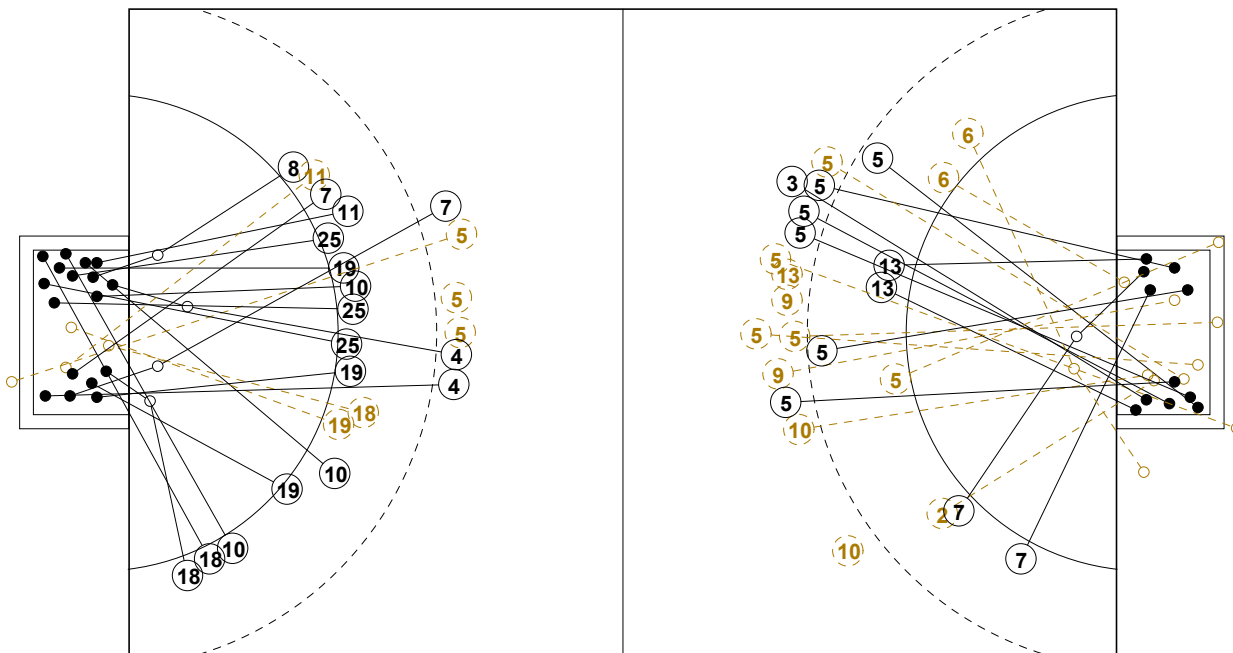

IV WOMEN'S YOUTH WORLD CHAMPIONSHIP IN MNE PICTORIAL MATCH STATISTICS

ROUND 10

MATCH 63

120816063-21-1/1

1st Half
17 : 13

2nd Half
30 : 36

IV WOMEN'S YOUTH WORLD CHAMPIONSHIP IN MNE

INDV/TEAM MATCH STATISTICS

OFFICIAL
HANDBALL
YOUTH WOMEN

PLACE 3-4
ROUND 10

GROUP X
MATCH 63

120816063-14-1/2
Bar
26/08/2012 16:00

No.	Name	Field Shot	Line Shot	Wing Shot	Fast Brk.	Brk. Thr.	Free Thr.	7m Thr.	Total	Rate %	ASST.	ERR.	WAR.	2'	D+DR	TIME
ROMANIA(ROU)																
<i>(COURT PLAYER)</i>																
1	INCULET Ana Mari									0.0%	1					00:20:20
2	TANASIE Ana M.		0/1						0/1	0.0%						00:09:47
3	TIRON Bianca E.	2/2							2/2	100%		4	1	1		00:30:05
5	PERIANU Gabriela	6/13			2/3	1/1			9/17	52.9%	1	4		1		00:56:58
6	GAVRILA Alexandr		0/1		1/1	1/2			2/4	50.0%		1				00:47:19
7	AGAPE Victoria			1/1	1/1			1/1	3/3	100%	1	1				00:37:45
8	CONSTANTINESCU M	0/2							0/2	0.0%		1				00:03:14
9	PRICOPI Andreea	3/5	0/2			1/1		4/6	8/14	57.1%	3	3		2		00:55:21
10	POPA Laura P.	1/4			0/1				1/5	20.0%		1	1	1		00:36:16
11	CIOCA Angela									0.0%						00:00:00
13	SAFTA Nicoleta	0/1	2/2					1/2	3/5	60.0%		1				00:28:39
15	CIRJAN Roxana D.				1/1				1/1	100%			1			00:16:35
16	DEDU Denisa S.									0.0%		1				00:36:33
17	CICIC Maria E.			1/1					1/1	100%	1					00:12:26
18	ORSIVSCHI A. M.									0.0%				1		00:10:00
21	STAN Lacramioara									0.0%						00:03:07
Total		12/27	2/6	2/2	5/7	3/4		6/9	30/55	54.5%	7	17	3	6		
<i>(GOALKEEPER)</i>																
1	INCULET Ana Mari	1/4	0/3	0/1	1/3	0/2		1/1	3/14	21.4%	1					00:20:20
16	DEDU Denisa S.	7/12	2/6		1/12	1/3		1/3	12/36	33.3%		1				00:36:33
21	STAN Lacramioara	0/1							0/1	0.0%						00:03:07
Total		8/17	2/9	0/1	2/15	1/5		2/4	15/51	29.4%	1	1				

COURT PLAYER: GOALS/SHOTS

GOALKEEPER: SAVED/SHOTS

TEAM TOTALS	GOALS	SAVED	MISSED	POST	BLOCKED	TOTAL	RATE(%)
Field Shot	12	6	3	1	5	27	44.4%
Line Shot	2	4				6	33.3%
Wing Shot	2					2	100.0%
Fastbreak	5			1	1	7	71.4%
Breakthrough	3		1			4	75.0%
Free Throw							0.0%
7M-Throw	6	2	1			9	66.7%