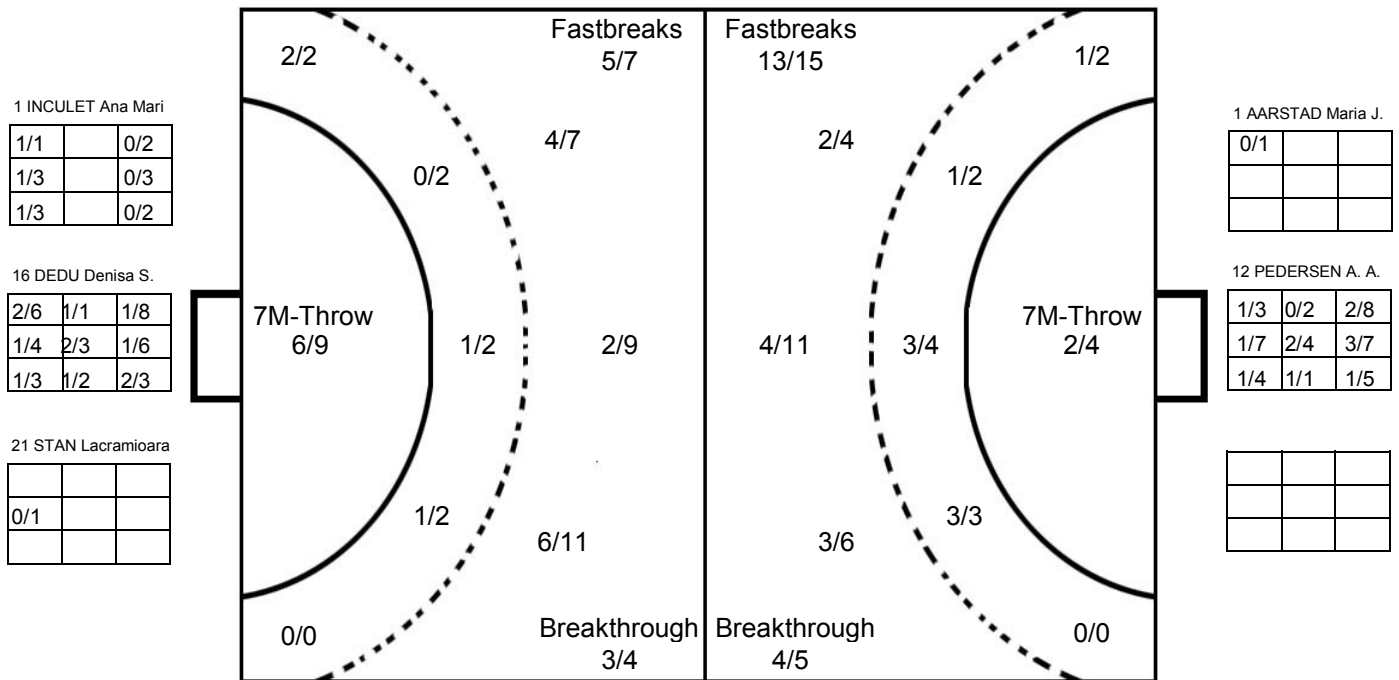

COURT PLAYER: GOALS/SHOTS

GOALKEEPER: SAVED/SHOTS

TEAM TOTALS	GOALS	SAVED	MISSED	POST	BLOCKED	TOTAL	RATE(%)
Field Shot	9	8	1		3	21	42.9%
Line Shot	7	2				9	77.8%
Wing Shot	1		1			2	50.0%
Fastbreak	13	2				15	86.7%
Breakthrough	4	1				5	80.0%
Free Throw							0.0%
7M-Throw	2	2				4	50.0%

IV WOMEN'S YOUTH WORLD CHAMPIONSHIP IN MNE

MATCH SHOT REPORT

ROUND 10

MATCH 63

120816063-41-1/1

ROMANIA

1 INCULET Ana Mari	2 TANASIE Ana M.	3 TIRON Bianca E.	5 PERIANU Gabriela	6 GAVRILA Alexandr	7 AGAPE Victoria	8 CONSTANTINESCU	9 PRICOPI Andreea
			1 3		1		2 2
			1 3	1	1		3
		1 1	1				1
Post - 0 Miss - 0 Block - 0	Post - 0 Miss - 0 Block - 0	Post - 0 Miss - 0 Block - 0	Post - 2 Miss - 3 Block - 1	Post - 0 Miss - 1 Block - 0	Post - 0 Miss - 0 Block - 0	Post - 0 Miss - 0 Block - 1	Post - 0 Miss - 0 Block - 1
10 POPA Laura P.	11 CIOCA Angela	13 SAFTA Nicoleta	15 CIRJAN Roxana D.	16 DEDU Denisa S.	17 CICIC Maria E.	18 ORSIVSCHI A. M.	21 STAN Lacramioara
		1	1		1		
		1 1					
Post - 0 Miss - 0 Block - 2	Post - 0 Miss - 0 Block - 0	Post - 0 Miss - 1 Block - 1	Post - 0 Miss - 0 Block - 0	Post - 0 Miss - 0 Block - 0	Post - 0 Miss - 0 Block - 0	Post - 0 Miss - 0 Block - 0	Post - 0 Miss - 0 Block - 0