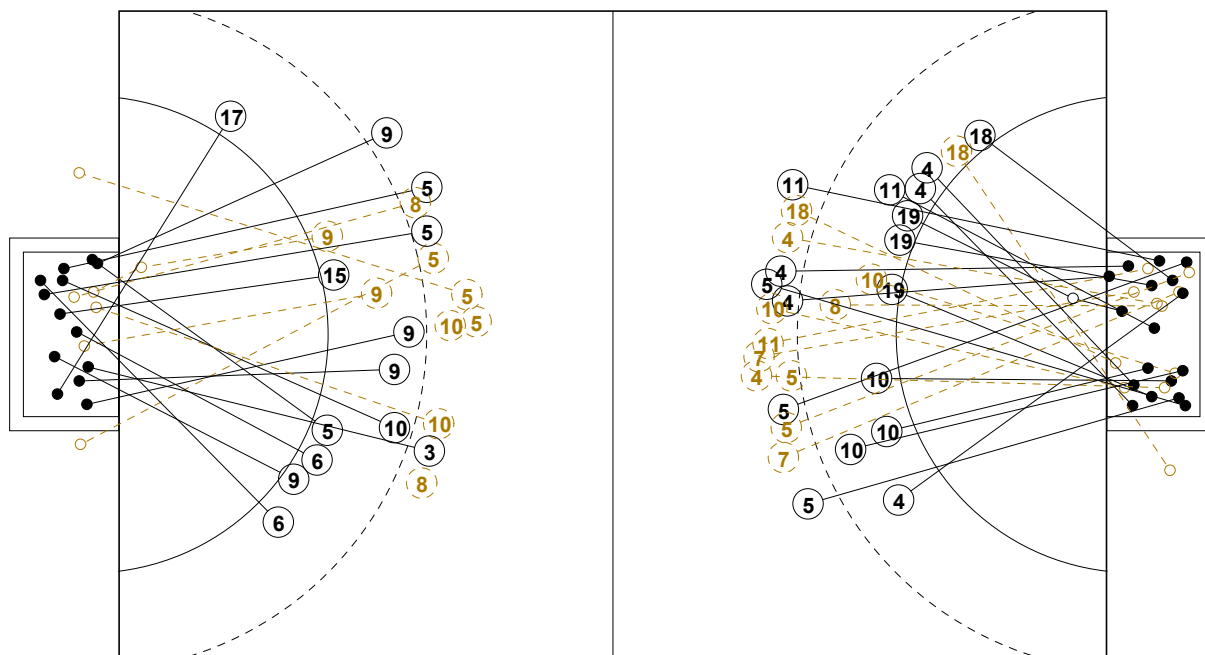

IV WOMEN'S YOUTH WORLD CHAMPIONSHIP IN MNE PICTORIAL MATCH STATISTICS

ROUND 10

MATCH 63

120816063-21-1/1

1st Half
17 : 13

2nd Half
30 : 36

IV WOMEN'S YOUTH WORLD CHAMPIONSHIP IN MNE

INDV/TEAM MATCH STATISTICS

OFFICIAL
HANDBALL
YOUTH WOMEN

PLACE 3-4
ROUND 10

GROUP X
MATCH 63

120816063-14-1/2
Bar
26/08/2012 16:00

No.	Name	Field Shot	Line Shot	Wing Shot	Fast Brk.	Brk. Thr.	Free Thr.	7m Thr.	Total	Rate %	ASST.	ERR.	WAR.	2'	D+DR	TIME
ROMANIA(ROU)																
<i>(COURT PLAYER)</i>																
1	INCULET Ana Mari									0.0%	1					00:20:20
2	TANASIE Ana M.		0/1						0/1	0.0%						00:09:47
3	TIRON Bianca E.	2/2							2/2	100%		4	1	1		00:30:05
5	PERIANU Gabriela	6/13			2/3	1/1			9/17	52.9%	1	4		1		00:56:58
6	GAVRILA Alexandr		0/1		1/1	1/2			2/4	50.0%		1				00:47:19
7	AGAPE Victoria			1/1	1/1			1/1	3/3	100%	1	1				00:37:45
8	CONSTANTINESCU M	0/2							0/2	0.0%		1				00:03:14
9	PRICOPI Andreea	3/5	0/2			1/1		4/6	8/14	57.1%	3	3		2		00:55:21
10	POPA Laura P.	1/4			0/1				1/5	20.0%		1	1	1		00:36:16
11	CIOCA Angela									0.0%						00:00:00
13	SAFTA Nicoleta	0/1	2/2					1/2	3/5	60.0%		1				00:28:39
15	CIRJAN Roxana D.				1/1				1/1	100%			1			00:16:35
16	DEDU Denisa S.									0.0%		1				00:36:33
17	CICIC Maria E.			1/1					1/1	100%	1					00:12:26
18	ORSIVSCHI A. M.									0.0%				1		00:10:00
21	STAN Lacramioara									0.0%						00:03:07
Total		12/27	2/6	2/2	5/7	3/4		6/9	30/55	54.5%	7	17	3	6		
<i>(GOALKEEPER)</i>																
1	INCULET Ana Mari	1/4	0/3	0/1	1/3	0/2		1/1	3/14	21.4%	1					00:20:20
16	DEDU Denisa S.	7/12	2/6		1/12	1/3		1/3	12/36	33.3%		1				00:36:33
21	STAN Lacramioara	0/1							0/1	0.0%						00:03:07
Total		8/17	2/9	0/1	2/15	1/5		2/4	15/51	29.4%	1	1				

COURT PLAYER: GOALS/SHOTS

GOALKEEPER: SAVED/SHOTS

TEAM TOTALS	GOALS	SAVED	MISSED	POST	BLOCKED	TOTAL	RATE(%)
Field Shot	12	6	3	1	5	27	44.4%
Line Shot	2	4				6	33.3%
Wing Shot	2					2	100.0%
Fastbreak	5			1	1	7	71.4%
Breakthrough	3		1			4	75.0%
Free Throw							0.0%
7M-Throw	6	2	1			9	66.7%