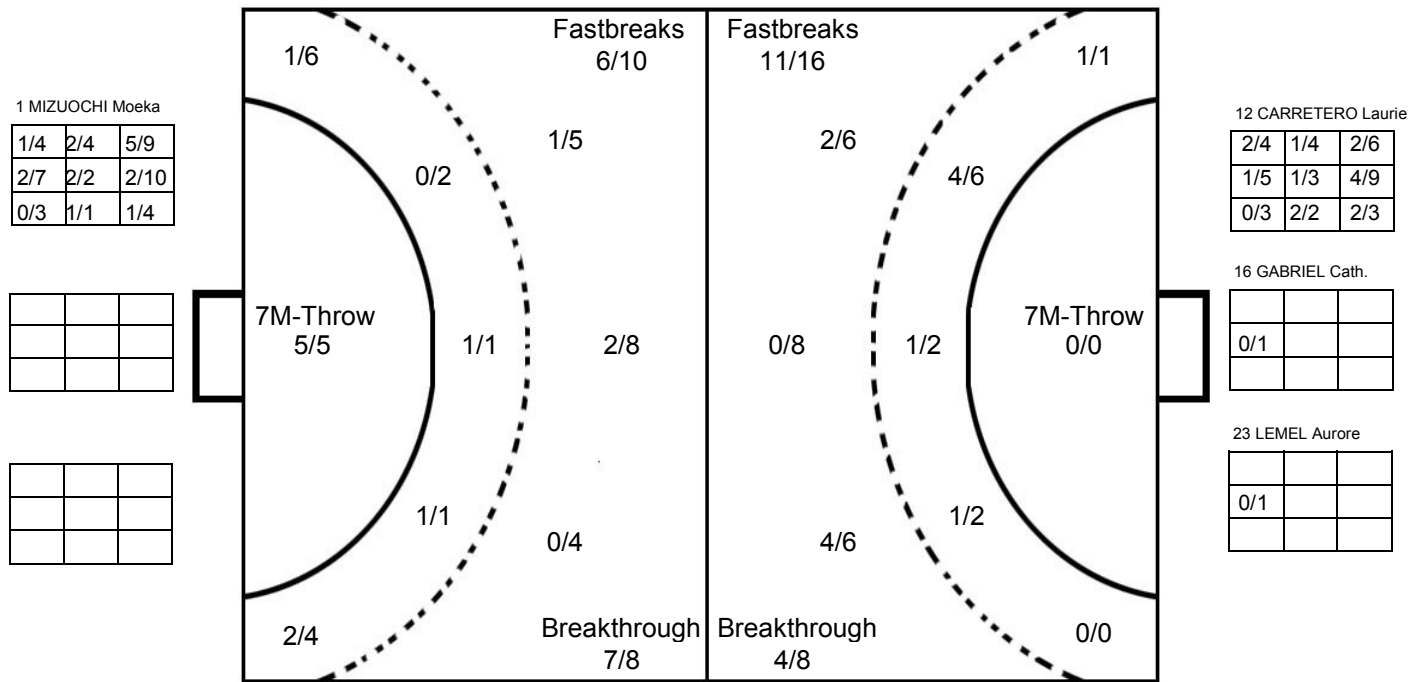

IV WOMEN'S YOUTH WORLD CHAMPIONSHIP IN MNE

MATCH SHOT REPORT

ROUND 10

MATCH 61

120816061-41-1/1

JAPAN

Player statistics for Japan including names like MIZUOCHI Moeka, FUJIOKA Miki, SASAKI Haruno, etc., and their respective shot counts and statistics.