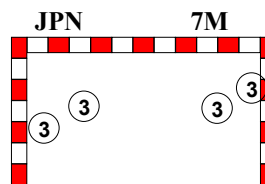

IV WOMEN'S YOUTH WORLD CHAMPIONSHIP IN MNE PICTORIAL MATCH STATISTICS

ROUND 10

MATCH 61

120816061-21-1/1

1st Half
13 : 16

2nd Half
26 : 28

IV WOMEN'S YOUTH WORLD CHAMPIONSHIP IN MNE

INDV/TEAM MATCH STATISTICS

OFFICIAL
HANDBALL
YOUTH WOMEN

PLACE 7-8
ROUND 10

GROUP X
MATCH 61

120816061-14-1/2
Bar
26/08/2012 11:30

No.	Name	Field Shot	Line Shot	Wing Shot	Fast Brk.	Brk. Thr.	Free Thr.	7m Thr.	Total	Rate %	ASST.	ERR.	WAR.	2'	D+DR	TIME
JAPAN(JPN)																
<i>(COURT PLAYER)</i>																
1	MIZUOCHI Moeka									0.0%	1					01:00:00
2	FUJIOKA Miki	0/1							0/1	0.0%			1			00:00:32
3	SASAKI Haruno	3/11		1/1	0/1	1/1		5/5	10/19	52.6%	3	6				00:58:38
4	KAWARABATA Yuko									0.0%						00:00:00
5	FUKATA Ayaka									0.0%						00:00:00
6	WATABIKI Sae									0.0%						00:01:21
7	TSUKIYAMA Ami			0/1	1/2	1/1		2/4	5/11	50.0%	5	3				01:00:00
8	KISHI Rika									0.0%						00:00:00
9	MITA Miki									0.0%						00:00:00
10	TAMURA Misaki	0/3		1/2	3/5	1/1		5/11	5/11	45.5%	1	3				01:00:00
11	MIZUTANI Yukina									0.0%						00:00:00
12	MORIMURA Miku									0.0%						00:00:00
13	TANI Haruka	0/1	2/3					2/4	2/4	50.0%	1	3				00:58:56
14	NAKASHIMA Sarina									0.0%						00:00:00
15	MORI Yuki	0/1		0/1	2/2	4/4		6/8	6/8	75.0%	6	3				01:00:00
16	KAWANO Moe		0/1	1/5		0/1		1/7	1/7	14.3%	2	2				01:00:00
Total		3/17	2/4	3/10	6/10	7/8		5/5	26/54	48.1%	19	20	1			
<i>(GOALKEEPER)</i>																
1	MIZUOCHI Moeka	7/12	3/9	0/1	3/14	2/6	1/2	16/44	16/44	36.4%	1					01:00:00
Total		7/12	3/9	0/1	3/14	2/6	1/2	16/44	16/44	36.4%	1					