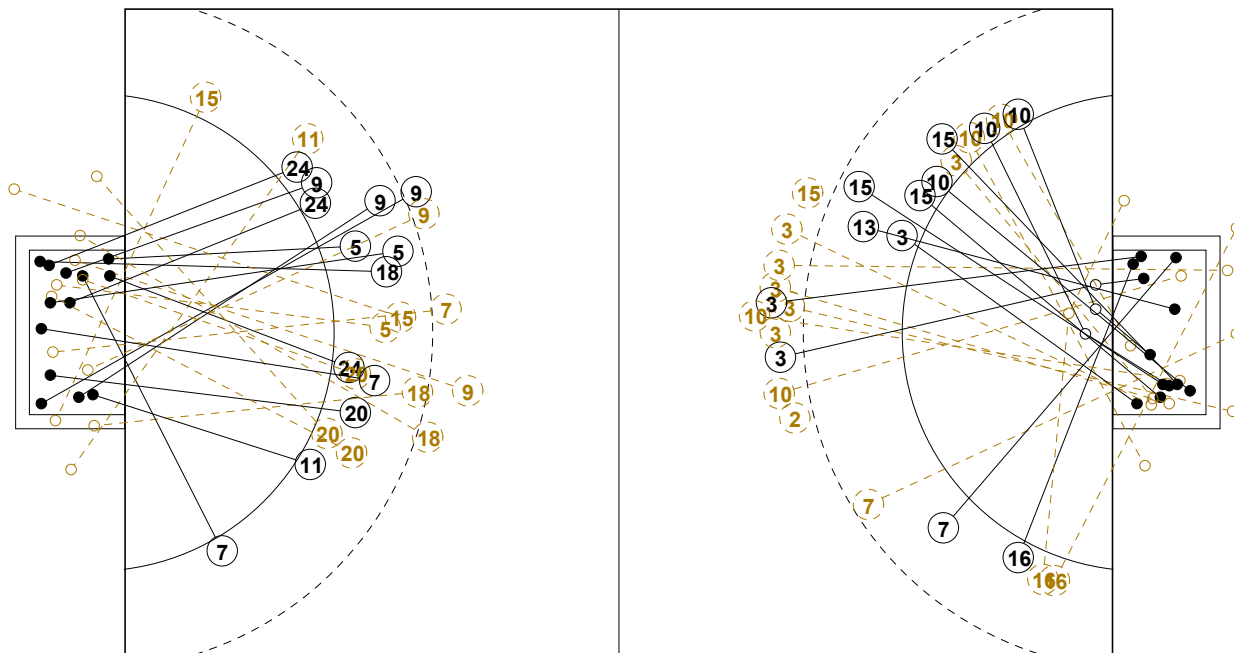

IV WOMEN'S YOUTH WORLD CHAMPIONSHIP IN MNE PICTORIAL MATCH STATISTICS

ROUND 10

MATCH 61

120816061-21-1/1

1st Half
13 : 16

2nd Half
26 : 28

IV WOMEN'S YOUTH WORLD CHAMPIONSHIP IN MNE

INDV/TEAM MATCH STATISTICS

OFFICIAL
HANDBALL
YOUTH WOMEN

PLACE 7-8
ROUND 10

GROUP X
MATCH 61

120816061-14-1/2
Bar
26/08/2012 11:30

No.	Name	Field Shot	Line Shot	Wing Shot	Fast Brk.	Brk. Thr.	Free Thr.	7m Thr.	Total	Rate %	ASST.	ERR.	WAR.	2'	D+DR	TIME
JAPAN(JPN)																
<i>(COURT PLAYER)</i>																
1	MIZUOCHI Moeka									0.0%	1					01:00:00
2	FUJIOKA Miki	0/1							0/1	0.0%			1			00:00:32
3	SASAKI Haruno	3/11		1/1	0/1	1/1		5/5	10/19	52.6%	3	6				00:58:38
4	KAWARABATA Yuko									0.0%						00:00:00
5	FUKATA Ayaka									0.0%						00:00:00
6	WATABIKI Sae									0.0%						00:01:21
7	TSUKIYAMA Ami			0/1	1/2	1/1		2/4	5/11	50.0%	5	3				01:00:00
8	KISHI Rika									0.0%						00:00:00
9	MITA Miki									0.0%						00:00:00
10	TAMURA Misaki	0/3		1/2	3/5	1/1		5/11	5/11	45.5%	1	3				01:00:00
11	MIZUTANI Yukina									0.0%						00:00:00
12	MORIMURA Miku									0.0%						00:00:00
13	TANI Haruka	0/1	2/3					2/4	2/4	50.0%	1	3				00:58:56
14	NAKASHIMA Sarina									0.0%						00:00:00
15	MORI Yuki	0/1		0/1	2/2	4/4		6/8	6/8	75.0%	6	3				01:00:00
16	KAWANO Moe		0/1	1/5		0/1		1/7	1/7	14.3%	2	2				01:00:00
Total		3/17	2/4	3/10	6/10	7/8		5/5	26/54	48.1%	19	20	1			
<i>(GOALKEEPER)</i>																
1	MIZUOCHI Moeka	7/12	3/9	0/1	3/14	2/6	1/2	16/44	16/44	36.4%	1					01:00:00
Total		7/12	3/9	0/1	3/14	2/6	1/2	16/44	16/44	36.4%	1					

COURT PLAYER: GOALS/SHOTS

GOALKEEPER: SAVED/SHOTS

TEAM TOTALS	GOALS	SAVED	MISSED	POST	BLOCKED	TOTAL	RATE(%)
Field Shot	3	6	4		4	17	17.6%
Line Shot	2	1		1		4	50.0%
Wing Shot	3	6	1			10	30.0%
Fastbreak	6	2	2			10	60.0%
Breakthrough	7		1			8	87.5%
Free Throw							0.0%
7M-Throw	5					5	100.0%