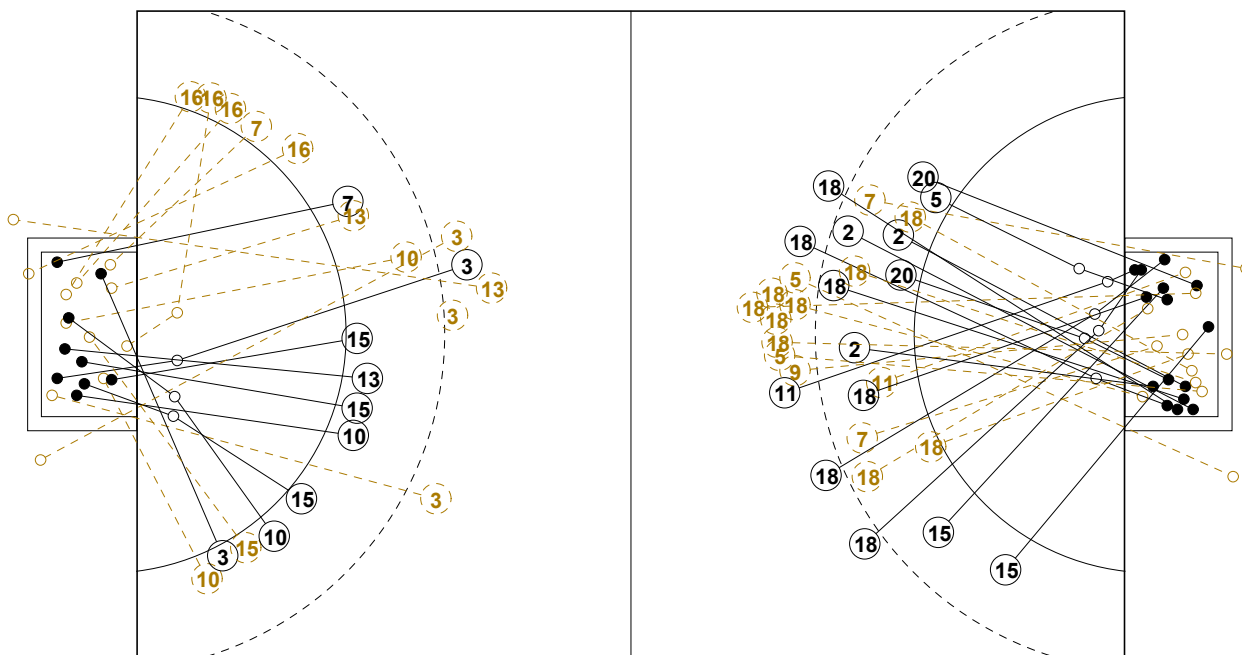

IV WOMEN'S YOUTH WORLD CHAMPIONSHIP IN MNE PICTORIAL MATCH STATISTICS

ROUND 10

MATCH 61

120816061-21-1/1

1st Half
13 : 16

2nd Half
26 : 28

IV WOMEN'S YOUTH WORLD CHAMPIONSHIP IN MNE

INDV/TEAM MATCH STATISTICS

OFFICIAL
HANDBALL
YOUTH WOMEN

PLACE 7-8
ROUND 10

GROUP X
MATCH 61

120816061-14-1/2
Bar
26/08/2012 11:30

No.	Name	Field Shot	Line Shot	Wing Shot	Fast Brk.	Brk. Thr.	Free Thr.	7m Thr.	Total	Rate %	ASST.	ERR.	WAR.	2'	D+DR	TIME
JAPAN(JPN)																
<i>(COURT PLAYER)</i>																
1	MIZUOCHI Moeka									0.0%	1					01:00:00
2	FUJIOKA Miki	0/1							0/1	0.0%			1			00:00:32
3	SASAKI Haruno	3/11		1/1	0/1	1/1		5/5	10/19	52.6%	3	6				00:58:38
4	KAWARABATA Yuko									0.0%						00:00:00
5	FUKATA Ayaka									0.0%						00:00:00
6	WATABIKI Sae									0.0%						00:01:21
7	TSUKIYAMA Ami			0/1	1/2	1/1		2/4	5/11	50.0%	5	3				01:00:00
8	KISHI Rika									0.0%						00:00:00
9	MITA Miki									0.0%						00:00:00
10	TAMURA Misaki	0/3		1/2	3/5	1/1		5/11	5/11	45.5%	1	3				01:00:00
11	MIZUTANI Yukina									0.0%						00:00:00
12	MORIMURA Miku									0.0%						00:00:00
13	TANI Haruka	0/1	2/3					2/4	2/4	50.0%	1	3				00:58:56
14	NAKASHIMA Sarina									0.0%						00:00:00
15	MORI Yuki	0/1		0/1	2/2	4/4		6/8	6/8	75.0%	6	3				01:00:00
16	KAWANO Moe		0/1	1/5		0/1		1/7	1/7	14.3%	2	2				01:00:00
Total		3/17	2/4	3/10	6/10	7/8		5/5	26/54	48.1%	19	20	1			
<i>(GOALKEEPER)</i>																
1	MIZUOCHI Moeka	7/12	3/9	0/1	3/14	2/6	1/2	16/44	16/44	36.4%	1					01:00:00
Total		7/12	3/9	0/1	3/14	2/6	1/2	16/44	16/44	36.4%	1					