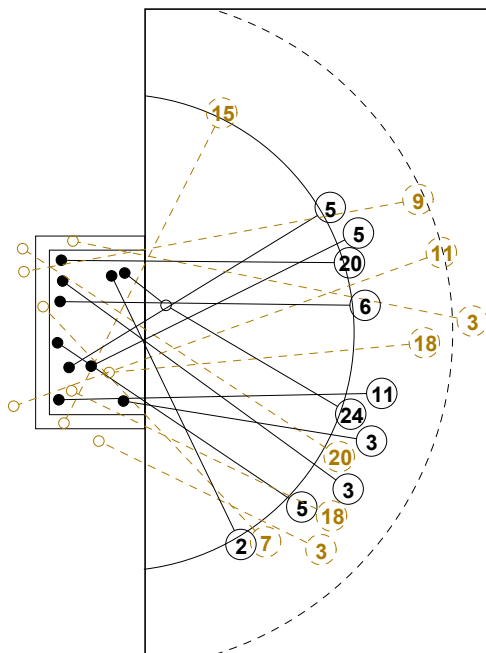

# IV WOMEN'S YOUTH WORLD CHAMPIONSHIP IN MNE PICTORIAL MATCH STATISTICS

ROUND 9

MATCH 58

120816058-21-1/1

1st Half  
12 : 13

2nd Half  
24 : 22