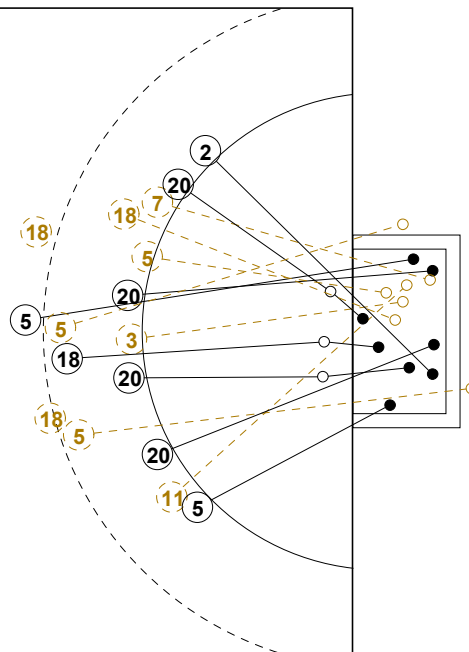

# IV WOMEN'S YOUTH WORLD CHAMPIONSHIP IN MNE PICTORIAL MATCH STATISTICS

ROUND 9

MATCH 58

120816058-21-1/1

1st Half  
12 : 13

2nd Half  
24 : 22