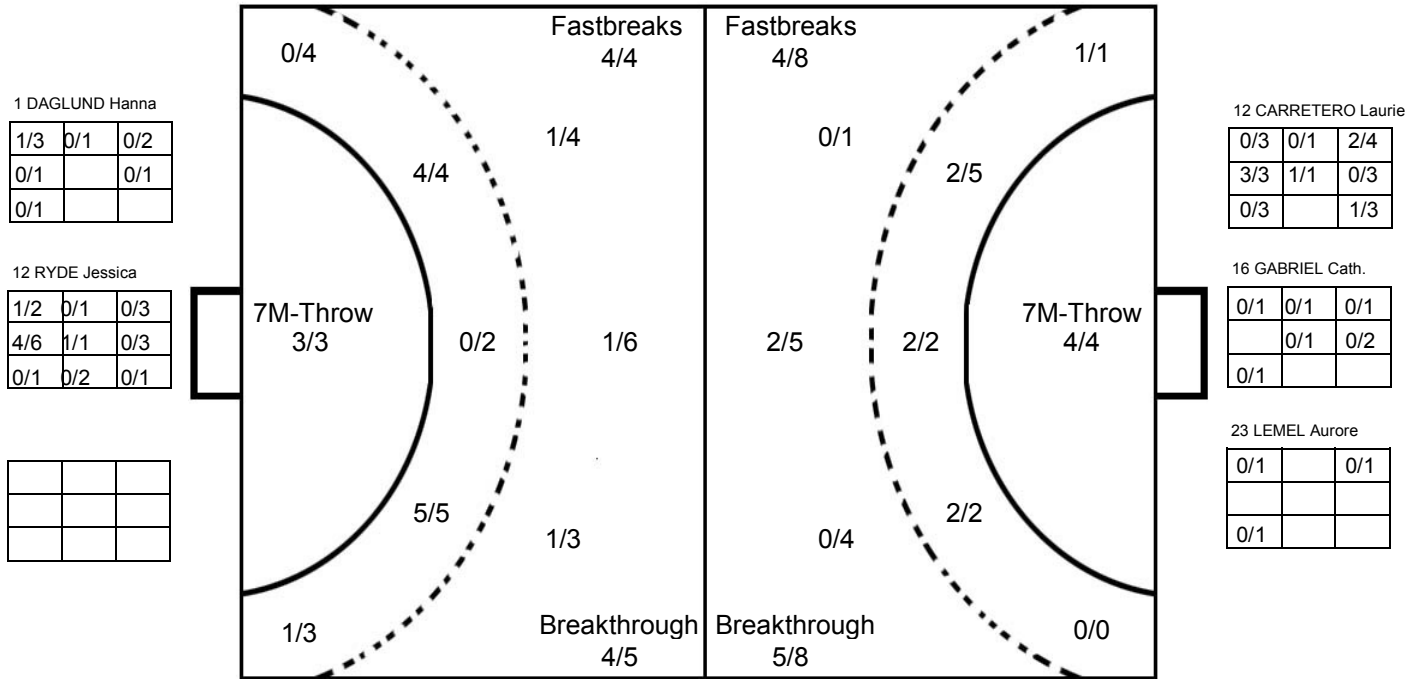

## GOALKEEPER: SAVED/SHOTS

TEAM TOTALS	GOALS	SAVED	MISSED	POST	BLOCKED	TOTAL	RATE(%)
Field Shot	2	1	4	1	2	10	20.0%
Line Shot	6	2	1			9	66.7%
Wing Shot	1					1	100.0%
Fastbreak	4	2		2		8	50.0%
Breakthrough	5	2	1			8	62.5%
Free Throw							0.0%
7M-Throw	4					4	100.0%

IV WOMEN'S YOUTH WORLD CHAMPIONSHIP IN MNE
MATCH SHOT REPORT

ROUND 9

MATCH 58

120816058-41-1/1

SWEDEN

Table with 8 columns representing players: 1 DAGLUND Hanna, 2 NORDSTROM Kristi, 3 LARSSON Miranda, 4 BARROGARD Hanna, 5 LINDBERG, 7 BERNDSSON Emma, 8 GUSTIN Daniela, 9 MASSING Mikaela, 11 PETREN Melissa, 12 RYDE Jessica, 13 ERIKSSON Julia, 14 KARLSSON Jenny, 15 AHLÉN Hanna, 16 SAND Julia, 17 HEJEL Rebecca, 18 SUNDBERG. Each player has a 3x3 grid for shot statistics and a line for Post - Miss - Block - 0.

FRANCE

Table with 8 columns representing players: 2 SERNA Melody, 3 KPODAR Deborah, 5 SOULARD Julie, 6 TRACOL Maelle, 7 FRECON Alizee, 9 KEITA Fanta, 11 FLIPPES Laura, 12 CARRETERO, 15 PROUVENSIER M., 16 GABRIEL Cath., 18 AGATHE Melissa, 20 ZULLEMARO, 23 LEMEL Aurore, 24 MOSABAU Isaure. Each player has a 3x3 grid for shot statistics and a line for Post - Miss - Block - 0.