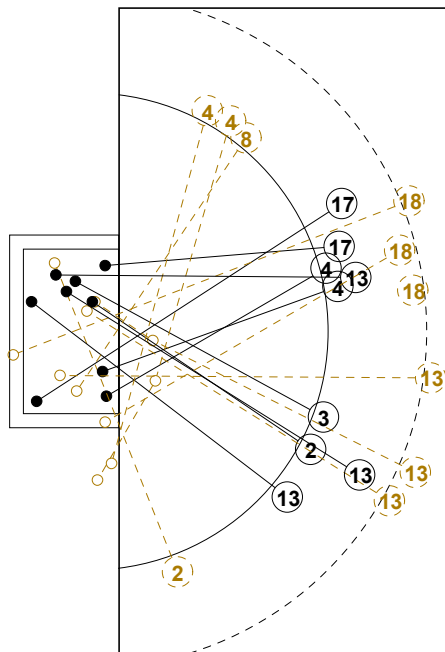

# IV WOMEN'S YOUTH WORLD CHAMPIONSHIP IN MNE PICTORIAL MATCH STATISTICS

ROUND 9

MATCH 58

120816058-21-1/1

1st Half  
12 : 13

2nd Half  
24 : 22