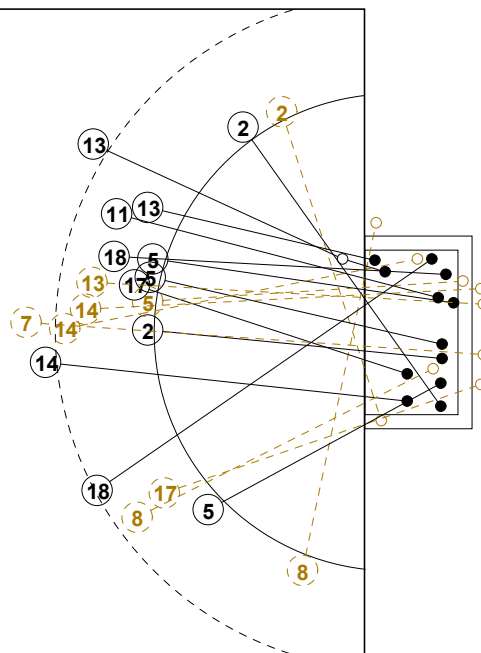

# IV WOMEN'S YOUTH WORLD CHAMPIONSHIP IN MNE PICTORIAL MATCH STATISTICS

ROUND 9

MATCH 58

120816058-21-1/1

1st Half  
12 : 13

2nd Half  
24 : 22

## IV WOMEN'S YOUTH WORLD CHAMPIONSHIP IN MNE