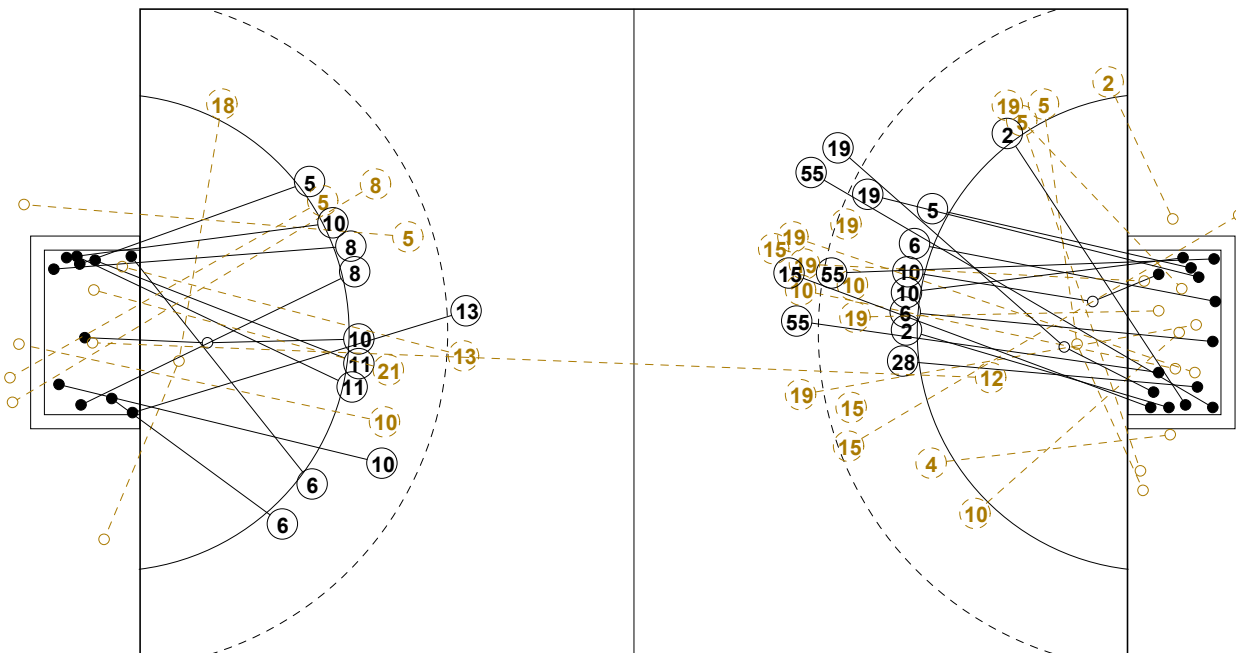

IV WOMEN'S YOUTH WORLD CHAMPIONSHIP IN MNE PICTORIAL MATCH STATISTICS

ROUND 8

MATCH 54

120816054-21-1/1

1st Half
11 : 14

2nd Half
26 : 23

IV WOMEN'S YOUTH WORLD CHAMPIONSHIP IN MNE

INDV/TEAM MATCH STATISTICS

OFFICIAL
HANDBALL
YOUTH WOMEN

PLACE 13-14
ROUND 8

GROUP X
MATCH 54

120816054-14-1/2
Bar
24/08/2012 18:15

No.	Name	Field Shot	Line Shot	Wing Shot	Fast Brk.	Brk. Thr.	Free Thr.	7m Thr.	Total	Rate %	ASST.	ERR.	WAR.	2'	D+DR	TIME
CROATIA(CRO)																
<i>(COURT PLAYER)</i>																
2	BOZIC Andrea		0/1		1/1				1/2	50.0%				1		00:34:49
3	PAVLOVIC Katarin	1/1						0/1	1/2	50.0%						00:09:00
4	KEZIC Renata									0.0%						00:00:00
5	BLAZEVIC Valenti	0/1			1/2	1/1			2/4	50.0%						00:23:28
6	MARINOVIC Andela			1/1	1/1	1/1			3/3	100%						00:42:41
8	MILOSAVLJEVIC De	0/1	2/3		1/1				3/5	60.0%	1	2				00:52:26
9	RUNJE Kristina									0.0%			1			00:03:35
10	MASNIC Silvija	0/3	1/1		2/3	3/4			6/11	54.5%	5	8				00:52:21
11	DEBELIC Ana		2/2						2/2	100%		2				00:19:12
12	KAPITANOVIC Ivana	0/1							0/1	0.0%	1					00:54:02
13	MICIJEVIC Camila	3/9				1/1			4/10	40.0%	1	4	1			00:41:23
15	RUNJE Any									0.0%		1				00:08:54
16	BESEN Gabrijela									0.0%						00:05:58
18	TVORIC Nikolina			1/2				0/2	1/4	25.0%	1	1				00:50:55
19	MAMIC Josipa									0.0%						00:00:00
21	COVIC Martina					0/1			0/1	0.0%	1					00:16:59
Total		4/16	5/7	2/3	6/8	6/8		0/3	23/45	51.1%	10	18	2	1		
<i>(GOALKEEPER)</i>																
12	KAPITANOVIC Ivana	5/15	2/4	4/7	0/7	1/1	2/2	0/2	14/38	36.8%	1					00:54:02
16	BESEN Gabrijela	1/1						0/2	1/3	33.3%						00:05:58
Total		6/16	2/4	4/7	0/7	1/1	2/2	0/4	15/41	36.6%	1					

COURT PLAYER: GOALS/SHOTS

GOALKEEPER: SAVED/SHOTS

TEAM TOTALS	GOALS	SAVED	MISSED	POST	BLOCKED	TOTAL	RATE(%)
Field Shot	4	7	4		1	16	25.0%
Line Shot	5		1	1		7	71.4%
Wing Shot	2		1			3	66.7%
Fastbreak	6		2			8	75.0%
Breakthrough	6	2				8	75.0%
Free Throw							0.0%
7M-Throw		1	1	1		3	0.0%