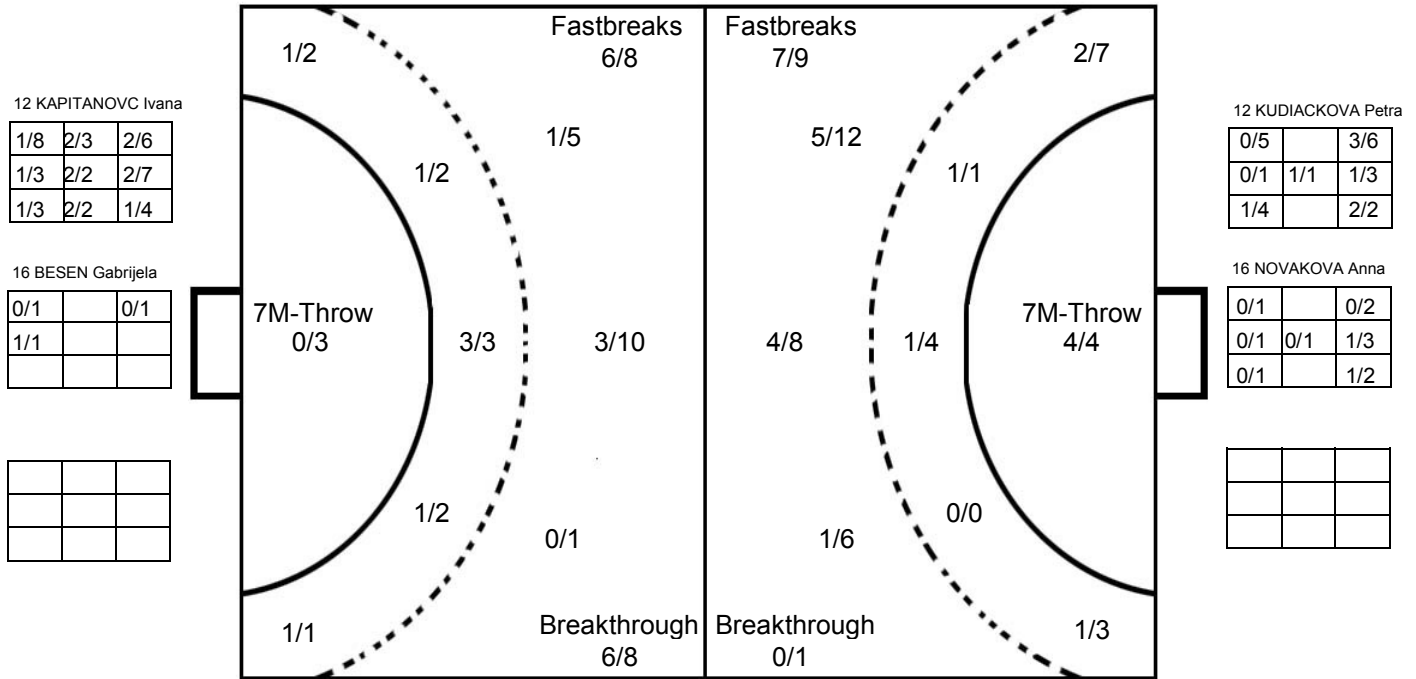

COURT PLAYER: GOALS/SHOTS

GOALKEEPER: SAVED/SHOTS

TEAM TOTALS	GOALS	SAVED	MISSED	POST	BLOCKED	TOTAL	RATE(%)
Field Shot	10	6	2	1	4	23	43.5%
Line Shot	2	2			1	5	40.0%
Wing Shot	3	4	3			10	30.0%
Fastbreak	7		1	1		9	77.8%
Breakthrough		1				1	0.0%
Free Throw		2	1			3	0.0%
7M-Throw	4					4	100.0%

IV WOMEN'S YOUTH WORLD CHAMPIONSHIP IN MNE
MATCH SHOT REPORT

ROUND 8

MATCH 54

120816054-41-1/1

CROATIA

Table with 10 columns representing players: 2 BOZIC Andrea, 3 PAVLOVIC Katarin, 4 KEZIC Renata, 5 BLAZEVIC Valenti, 6 MARINOVIC Andela, 8 MILOSAVLJEVIC De, 9 RUNJE Kristina, 10 MASNIC Silvija, 11 DEBELIC Ana, 12 KAPITANOVIC Ivana, 13 MICIJEVIC Camila, 15 RUNJE Any, 16 BESEN Gabrijele, 18 TVORIC Nikolina, 19 MAMIC Josipa, 21 COVIC Martina. Each player has a 3x3 grid for shot statistics and a line for Post - Miss - Block - 0.

CZECH

Table with 10 columns representing players: 1 SIBROVA Eliska, 2 BELOHOUBKOVA, 4 SEKULOVA Michael, 5 KAMENAROVA Denis, 6 SKRIVANKOVA Sim, 8 VLACHOVA Andrea, 10 TRUMPESOVA, 11 SLOVAKOVA, 12 KUDIACKOVA, 13 FRYCAKOVA, 15 JACKOVA Eliska, 16 NOVAKOVA Anna, 19 POKORNA Tereza, 28 VLKOVA Krystina, 55 JERABKOVA, 66 JANSOVA Nikola. Each player has a 3x3 grid for shot statistics and a line for Post - Miss - Block - 0.