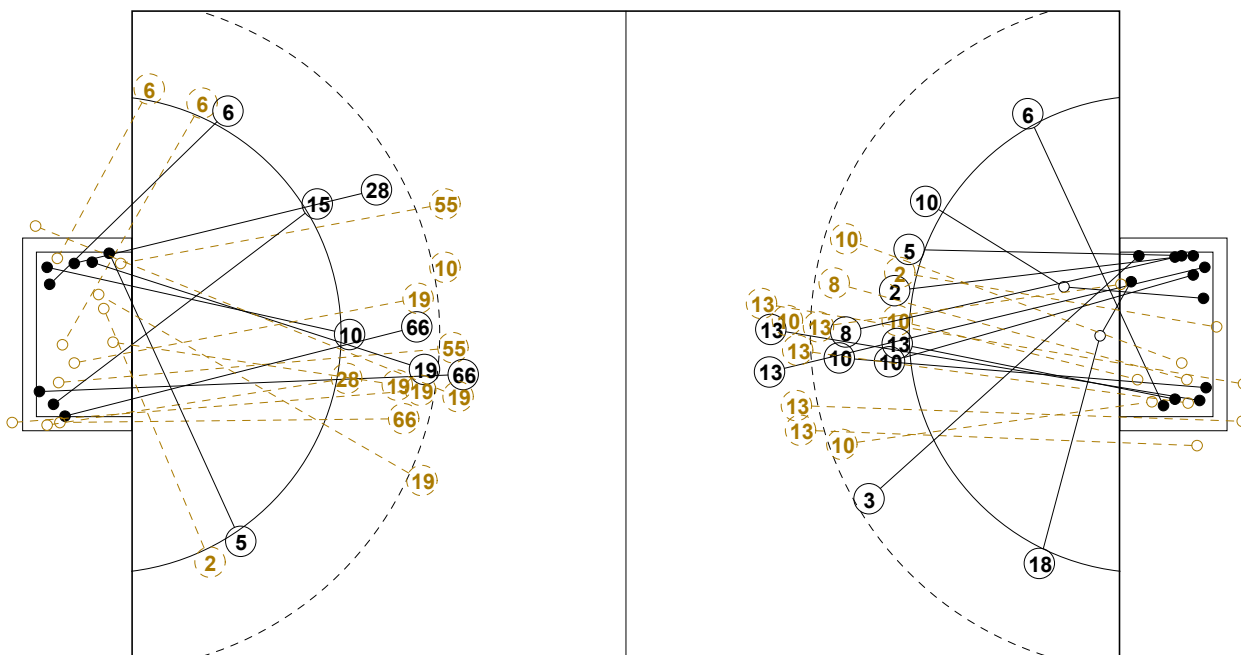

IV WOMEN'S YOUTH WORLD CHAMPIONSHIP IN MNE PICTORIAL MATCH STATISTICS

ROUND 8

MATCH 54

120816054-21-1/1

1st Half
11 : 14

2nd Half
26 : 23

IV WOMEN'S YOUTH WORLD CHAMPIONSHIP IN MNE

INDV/TEAM MATCH STATISTICS

OFFICIAL
HANDBALL
YOUTH WOMEN

PLACE 13-14
ROUND 8

GROUP X
MATCH 54

120816054-14-1/2
Bar
24/08/2012 18:15

No.	Name	Field Shot	Line Shot	Wing Shot	Fast Brk.	Brk. Thr.	Free Thr.	7m Thr.	Total	Rate %	ASST.	ERR.	WAR.	2'	D+DR	TIME
CROATIA(CRO)																
<i>(COURT PLAYER)</i>																
2	BOZIC Andrea		0/1		1/1				1/2	50.0%				1		00:34:49
3	PAVLOVIC Katarin	1/1						0/1	1/2	50.0%						00:09:00
4	KEZIC Renata									0.0%						00:00:00
5	BLAZEVIC Valenti	0/1			1/2	1/1			2/4	50.0%						00:23:28
6	MARINOVIC Andela			1/1	1/1	1/1			3/3	100%						00:42:41
8	MILOSAVLJEVIC De	0/1	2/3		1/1				3/5	60.0%	1	2				00:52:26
9	RUNJE Kristina									0.0%			1			00:03:35
10	MASNIC Silvija	0/3	1/1		2/3	3/4			6/11	54.5%	5	8				00:52:21
11	DEBELIC Ana		2/2						2/2	100%		2				00:19:12
12	KAPITANOVIC Ivana	0/1							0/1	0.0%	1					00:54:02
13	MICIJEVIC Camila	3/9				1/1			4/10	40.0%	1	4	1			00:41:23
15	RUNJE Any									0.0%		1				00:08:54
16	BESEN Gabrijela									0.0%						00:05:58
18	TVORIC Nikolina			1/2				0/2	1/4	25.0%	1	1				00:50:55
19	MAMIC Josipa									0.0%						00:00:00
21	COVIC Martina					0/1			0/1	0.0%	1					00:16:59
Total		4/16	5/7	2/3	6/8	6/8		0/3	23/45	51.1%	10	18	2	1		
<i>(GOALKEEPER)</i>																
12	KAPITANOVIC Ivana	5/15	2/4	4/7	0/7	1/1	2/2	0/2	14/38	36.8%	1					00:54:02
16	BESEN Gabrijela	1/1						0/2	1/3	33.3%						00:05:58
Total		6/16	2/4	4/7	0/7	1/1	2/2	0/4	15/41	36.6%	1					

COURT PLAYER: GOALS/SHOTS

GOALKEEPER: SAVED/SHOTS

TEAM TOTALS	GOALS	SAVED	MISSED	POST	BLOCKED	TOTAL	RATE(%)
Field Shot	4	7	4		1	16	25.0%
Line Shot	5		1	1		7	71.4%
Wing Shot	2		1			3	66.7%
Fastbreak	6		2			8	75.0%
Breakthrough	6	2				8	75.0%
Free Throw							0.0%
7M-Throw		1	1	1		3	0.0%