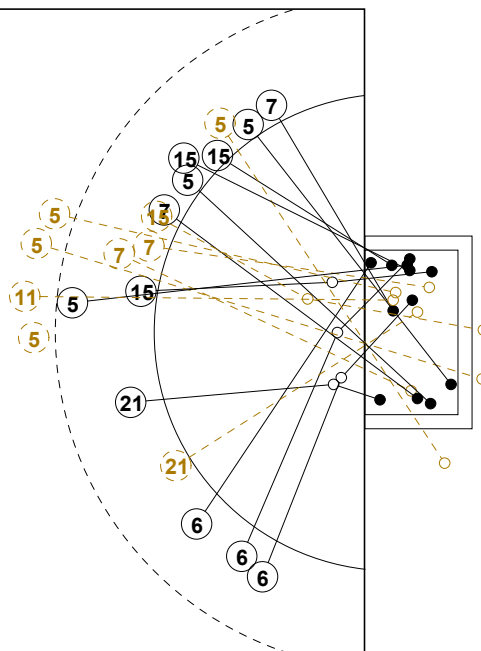

# IV WOMEN'S YOUTH WORLD CHAMPIONSHIP IN MNE PICTORIAL MATCH STATISTICS

ROUND 8

MATCH 52

120816052-21-1/1

2

7M COD

URU 7M

1st Half  
13 : 16

7M URU

COD 7M

2nd Half  
32 : 26

### INDV/TEAM MATCH STATISTICS

OFFICIAL  
HANDBALL  
YOUTH WOMEN

PLACE 17-18  
ROUND 8

GROUP X  
MATCH 52

120816052-14-1/2  
Bar  
24/08/2012 13:45

No.	Name	Field Shot	Line Shot	Wing Shot	Fast Brk.	Brk. Thr.	Free Thr.	7m Thr.	Total	Rate %	ASST.	ERR.	WAR.	2'	D+DR	TIME
<b>D.R.CONGO(COD)</b>																
<i>(COURT PLAYER)</i>																
1	TSHIBOLA K. F.									0.0%	1					00:19:01
2	NDAMPIA K. Marie			2/2	1/1			0/1	3/4	75.0%		3		2		00:56:57
3	LUSAMBA M. Salva	0/2	1/1		1/1				2/4	50.0%		1		1		00:27:07
4	KELE M. Mirmelle		1/1		2/2	1/1			4/4	100%	3	3	1	2		00:48:09
5	NGOIE M. Laure									0.0%						00:00:10
7	NGATSE Cyrielle	0/1	1/1	0/1	1/1	3/4			5/8	62.5%	2	5	1	2		00:51:08
8	MAFANI S. Shada	0/1	2/2			2/2			4/5	80.0%	2	6		1		00:27:11
9	BETU MVITA Julie	4/7					1/1		5/8	62.5%	3	5		1		00:28:21
11	MBUYI Marie Jose				0/1				0/1	0.0%	1	1				00:13:00
12	NZEBA K. Sylvie									0.0%						00:40:59
13	MUMBALA Laetitia									0.0%	1	1		1		00:13:22
14	NDJIBU Joceline		1/1	1/1		1/1			3/3	100%						01:00:00
15	TCHALWE Patience									0.0%	1	4				00:14:17
<b>Total</b>																
<i>(GOALKEEPER)</i>																
1	TSHIBOLA K. F.		1/2	2/4	0/5	1/1		0/4	4/16	25.0%	1					00:19:01
12	NZEBA K. Sylvie	2/4	1/4	0/5	2/7	1/2		0/4	6/26	23.1%						00:40:59
<b>Total</b>																