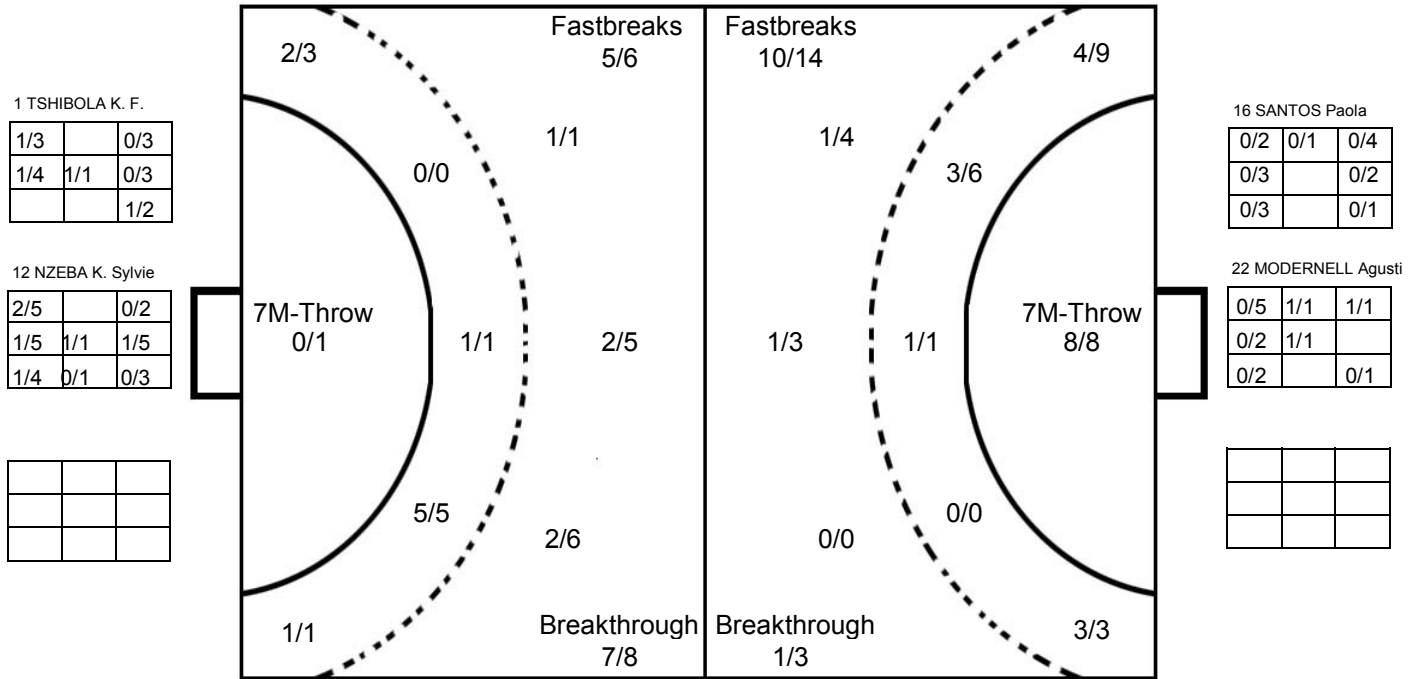

## GOALKEEPER: SAVED/SHOTS

TEAM TOTALS	GOALS	SAVED	MISSED	POST	BLOCKED	TOTAL	RATE(%)
Field Shot	2	2		1	1	6	33.3%
Line Shot	4	2	1			7	57.1%
Wing Shot	7	2	2	1		12	58.3%
Fastbreak	10	2	1	1		14	71.4%
Breakthrough	1	2				3	33.3%
Free Throw			1			1	0.0%
7M-Throw	8					8	100.0%

IV WOMEN'S YOUTH WORLD CHAMPIONSHIP IN MNE

MATCH SHOT REPORT

ROUND 8

MATCH 52

120816052-41-1/1

D.R. CONGO

Table with 15 columns representing players: 1 TSHIBOLA K. F., 2 NDAMPIA K. Marie, 3 LUSAMBA M. Salva, 4 KELE M. Mimelle, 5 NGOIE M. Laure, 7 NGATSE Cyrielle, 8 MAFANI S. Shada, 9 BETU MVITA Julie, 11 MBUYI Marie Jose, 12 NZEBA K. Sylvie, 13 MUMBALA Laetitia, 14 NDJIBU Joceline, 15 TCHALWE Patience. Each column contains a 3x3 grid for shot statistics and a summary row: Post - 0 Miss - 0 Block - 0.

URUGUAY

Table with 13 columns representing players: 2 DUTTO Elena, 5 SCARRONE Alejand, 6 VAZQUEZ Camila, 7 MAZZA Micaela, 8 CORBO Camila, 10 SUAREZ Florencia, 11 ROSAS Rossina, 13 BAZ Eugenia, 14 INVERNIZZI Maria, 15 BERASAIN Ana, 16 SANTOS Paola, 17 CASTILLO Maria p, 21 BARREIRO Camila, 22 MODERNELL. Each column contains a 3x3 grid for shot statistics and a summary row: Post - 0 Miss - 0 Block - 0.