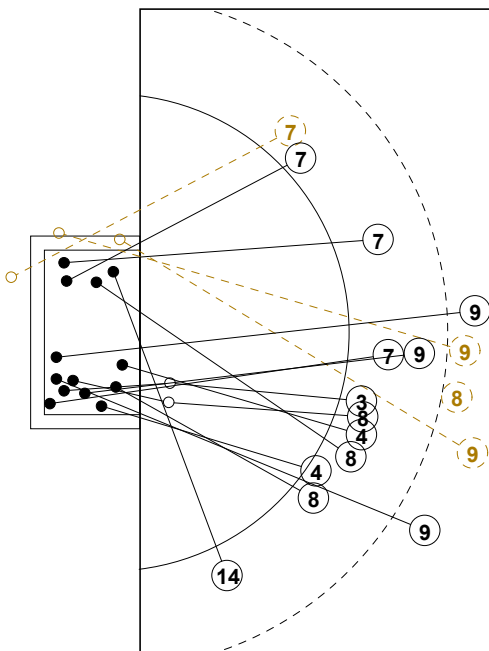

# IV WOMEN'S YOUTH WORLD CHAMPIONSHIP IN MNE PICTORIAL MATCH STATISTICS

ROUND 8

MATCH 52

120816052-21-1/1

2

7M COD

URU 7M

1st Half  
13 : 16

7M URU

COD 7M

2nd Half  
32 : 26

### INDV/TEAM MATCH STATISTICS

OFFICIAL  
HANDBALL  
YOUTH WOMEN

PLACE 17-18  
ROUND 8

GROUP X  
MATCH 52

120816052-14-1/2  
Bar  
24/08/2012 13:45

No.	Name	Field Shot	Line Shot	Wing Shot	Fast Brk.	Brk. Thr.	Free Thr.	7m Thr.	Total	Rate %	ASST.	ERR.	WAR.	2'	D+DR	TIME
<b>D.R.CONGO(COD)</b>																
<i>(COURT PLAYER)</i>																
1	TSHIBOLA K. F.									0.0%	1					00:19:01
2	NDAMPIA K. Marie			2/2	1/1			0/1	3/4	75.0%		3		2		00:56:57
3	LUSAMBA M. Salva	0/2	1/1		1/1				2/4	50.0%		1		1		00:27:07
4	KELE M. Mirmelle		1/1		2/2	1/1			4/4	100%	3	3	1	2		00:48:09
5	NGOIE M. Laure									0.0%						00:00:10
7	NGATSE Cyrielle	0/1	1/1	0/1	1/1	3/4			5/8	62.5%	2	5	1	2		00:51:08
8	MAFANI S. Shada	0/1	2/2			2/2			4/5	80.0%	2	6		1		00:27:11
9	BETU MVITA Julie	4/7					1/1		5/8	62.5%	3	5		1		00:28:21
11	MBUYI Marie Jose				0/1				0/1	0.0%	1	1				00:13:00
12	NZEBA K. Sylvie									0.0%						00:40:59
13	MUMBALA Laetitia									0.0%	1	1		1		00:13:22
14	NDJIBU Joceline		1/1	1/1		1/1			3/3	100%						01:00:00
15	TCHALWE Patience									0.0%	1	4				00:14:17
<b>Total</b>																
<i>(GOALKEEPER)</i>																
1	TSHIBOLA K. F.		1/2	2/4	0/5	1/1		0/4	4/16	25.0%	1					00:19:01
12	NZEBA K. Sylvie	2/4	1/4	0/5	2/7	1/2		0/4	6/26	23.1%						00:40:59
<b>Total</b>																