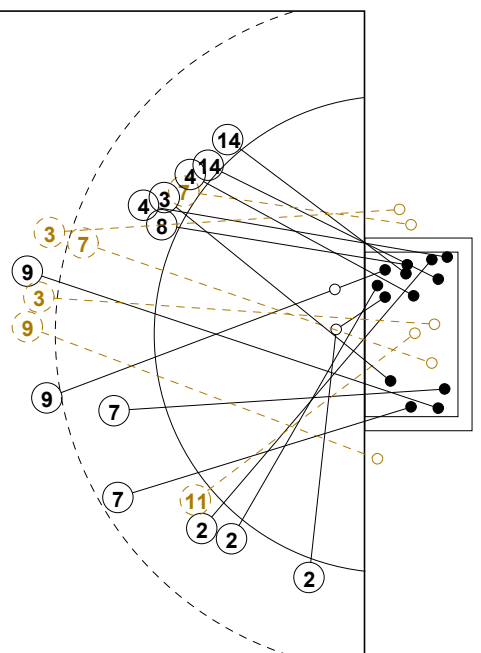

# IV WOMEN'S YOUTH WORLD CHAMPIONSHIP IN MNE PICTORIAL MATCH STATISTICS

ROUND 8

MATCH 52

120816052-21-1/1

2

7M COD

URU 7M

1st Half  
13 : 16

7M URU

COD 7M

2nd Half  
32 : 26

### INDV/TEAM MATCH STATISTICS

OFFICIAL  
HANDBALL  
YOUTH WOMEN

PLACE 17-18  
ROUND 8

GROUP X  
MATCH 52

120816052-14-1/2  
Bar  
24/08/2012 13:45

No.	Name	Field Shot	Line Shot	Wing Shot	Fast Brk.	Brk. Thr.	Free Thr.	7m Thr.	Total	Rate %	ASST.	ERR.	WAR.	2'	D+DR	TIME
<b>D.R.CONGO(COD)</b>																
<i>(COURT PLAYER)</i>																
1	TSHIBOLA K. F.									0.0%	1					00:19:01
2	NDAMPIA K. Marie			2/2	1/1			0/1	3/4	75.0%		3		2		00:56:57
3	LUSAMBA M. Salva	0/2	1/1		1/1				2/4	50.0%		1		1		00:27:07
4	KELE M. Mirmelle		1/1		2/2	1/1			4/4	100%	3	3	1	2		00:48:09
5	NGOIE M. Laure									0.0%						00:00:10
7	NGATSE Cyrielle	0/1	1/1	0/1	1/1	3/4			5/8	62.5%	2	5	1	2		00:51:08
8	MAFANI S. Shada	0/1	2/2			2/2			4/5	80.0%	2	6		1		00:27:11
9	BETU MVITA Julie	4/7					1/1		5/8	62.5%	3	5		1		00:28:21
11	MBUYI Marie Jose				0/1				0/1	0.0%	1	1				00:13:00
12	NZEBA K. Sylvie									0.0%						00:40:59
13	MUMBALA Laetitia									0.0%	1	1		1		00:13:22
14	NDJIBU Joceline		1/1	1/1		1/1			3/3	100%						01:00:00
15	TCHALWE Patience									0.0%	1	4				00:14:17
<b>Total</b>																
<i>(GOALKEEPER)</i>																
1	TSHIBOLA K. F.		1/2	2/4	0/5	1/1		0/4	4/16	25.0%	1					00:19:01
12	NZEBA K. Sylvie	2/4	1/4	0/5	2/7	1/2		0/4	6/26	23.1%						00:40:59
<b>Total</b>																