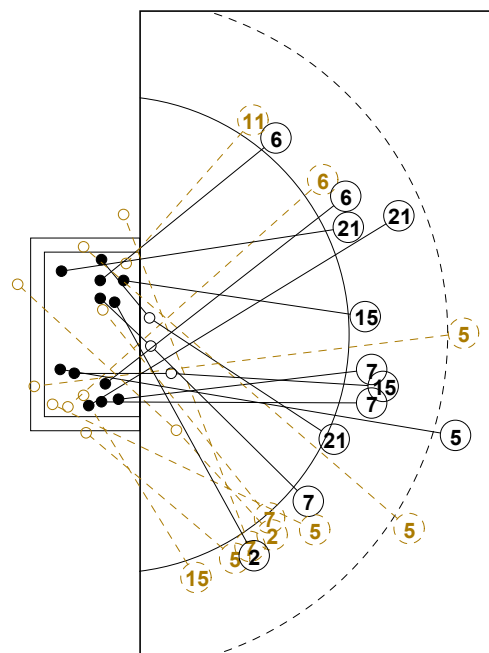

# IV WOMEN'S YOUTH WORLD CHAMPIONSHIP IN MNE PICTORIAL MATCH STATISTICS

ROUND 8

MATCH 52

120816052-21-1/1

2

7M COD

URU 7M

1st Half  
13 : 16

7M URU

COD 7M

2nd Half  
32 : 26

### INDV/TEAM MATCH STATISTICS

OFFICIAL  
HANDBALL  
YOUTH WOMEN

PLACE 17-18  
ROUND 8

GROUP X  
MATCH 52

120816052-14-1/2  
Bar  
24/08/2012 13:45

No.	Name	Field Shot	Line Shot	Wing Shot	Fast Brk.	Brk. Thr.	Free Thr.	7m Thr.	Total	Rate %	ASST.	ERR.	WAR.	2'	D+DR	TIME
<b>D.R.CONGO(COD)</b>																
<i>(COURT PLAYER)</i>																
1	TSHIBOLA K. F.									0.0%	1					00:19:01
2	NDAMPIA K. Marie			2/2	1/1			0/1	3/4	75.0%		3		2		00:56:57
3	LUSAMBA M. Salva	0/2	1/1		1/1				2/4	50.0%		1		1		00:27:07
4	KELE M. Mirmelle		1/1		2/2	1/1			4/4	100%	3	3	1	2		00:48:09
5	NGOIE M. Laure									0.0%						00:00:10
7	NGATSE Cyrielle	0/1	1/1	0/1	1/1	3/4			5/8	62.5%	2	5	1	2		00:51:08
8	MAFANI S. Shada	0/1	2/2			2/2			4/5	80.0%	2	6		1		00:27:11
9	BETU MVITA Julie	4/7					1/1		5/8	62.5%	3	5		1		00:28:21
11	MBUYI Marie Jose				0/1				0/1	0.0%	1	1				00:13:00
12	NZEBA K. Sylvie									0.0%						00:40:59
13	MUMBALA Laetitia									0.0%	1	1		1		00:13:22
14	NDJIBU Joceline		1/1	1/1		1/1			3/3	100%						01:00:00
15	TCHALWE Patience									0.0%	1	4				00:14:17
<b>Total</b>																
<i>(GOALKEEPER)</i>																
1	TSHIBOLA K. F.		1/2	2/4	0/5	1/1		0/4	4/16	25.0%	1					00:19:01
12	NZEBA K. Sylvie	2/4	1/4	0/5	2/7	1/2		0/4	6/26	23.1%						00:40:59
<b>Total</b>																