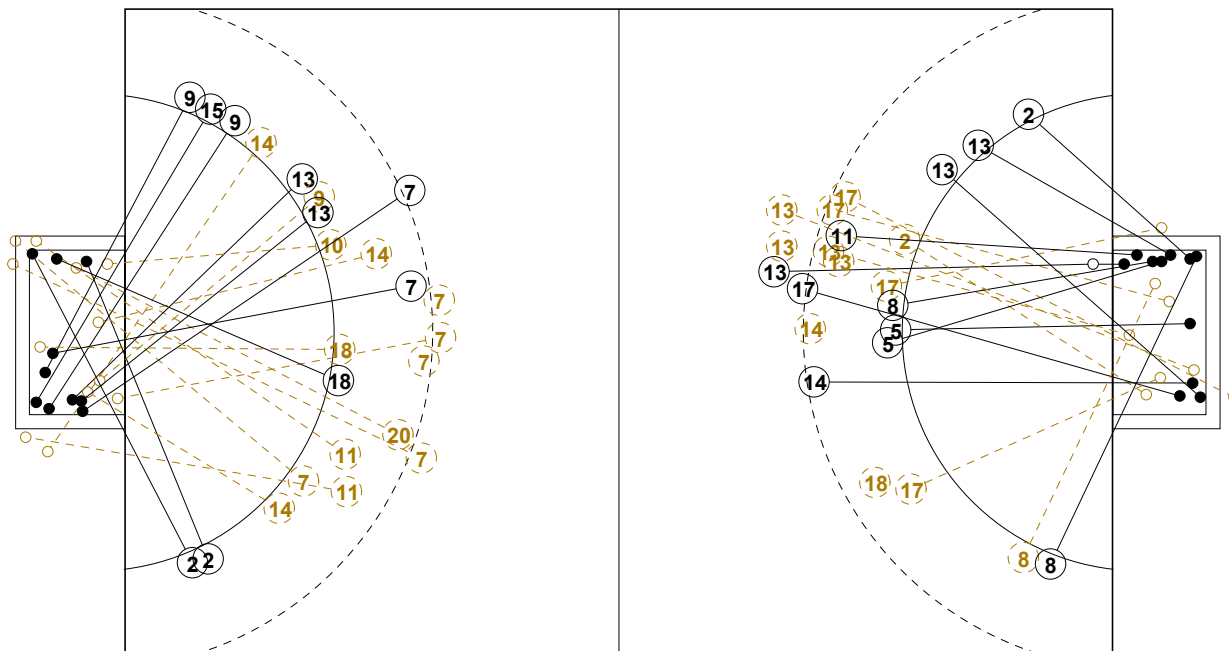

IV WOMEN'S YOUTH WORLD CHAMPIONSHIP IN MNE PICTORIAL MATCH STATISTICS

ROUND 7

MATCH 49

120816049-21-1/1

1st Half
12 : 13

2nd Half
26 : 26

IV WOMEN'S YOUTH WORLD CHAMPIONSHIP IN MNE PICTORIAL MATCH STATISTICS