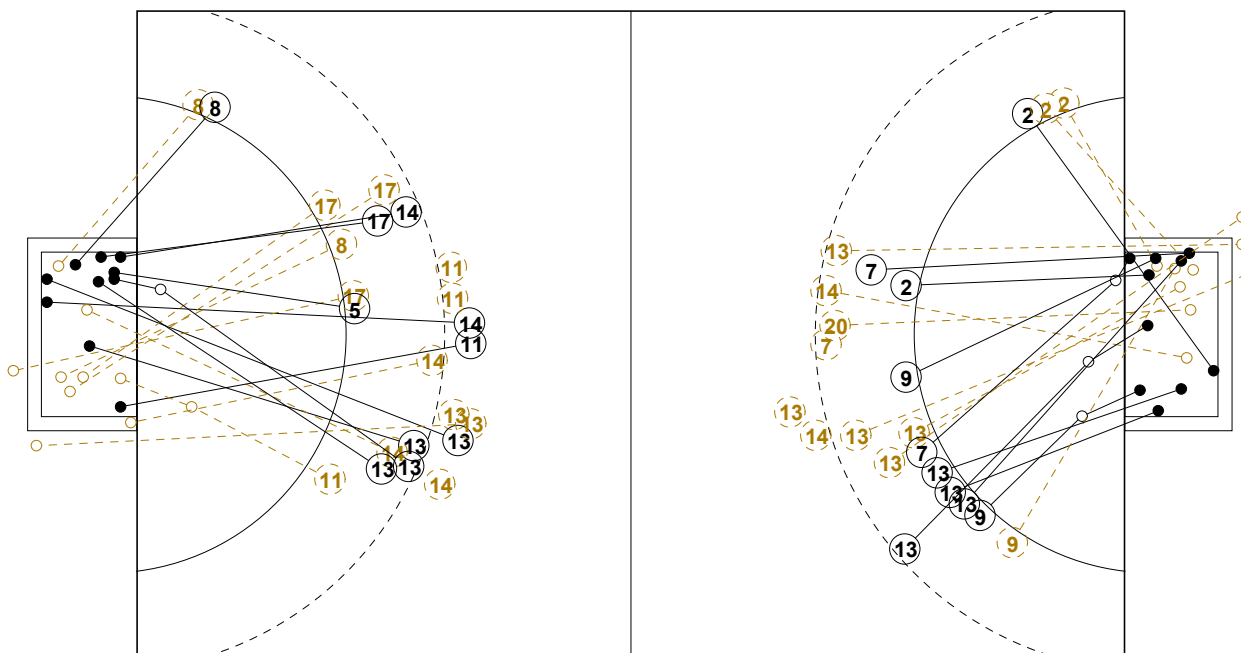

IV WOMEN'S YOUTH WORLD CHAMPIONSHIP IN MNE PICTORIAL MATCH STATISTICS

ROUND 7

MATCH 49

120816049-21-1/1

1st Half
12 : 13

2nd Half
26 : 26

IV WOMEN'S YOUTH WORLD CHAMPIONSHIP IN MNE PICTORIAL MATCH STATISTICS

ROUND 7

MATCH 49

120816049-21-1/1

Extra 1-1
27 : 27

Extra 1-2
30 : 31

IV WOMEN'S YOUTH WORLD CHAMPIONSHIP IN MNE

INDV/TEAM MATCH STATISTICS

OFFICIAL
HANDBALL
YOUTH WOMEN