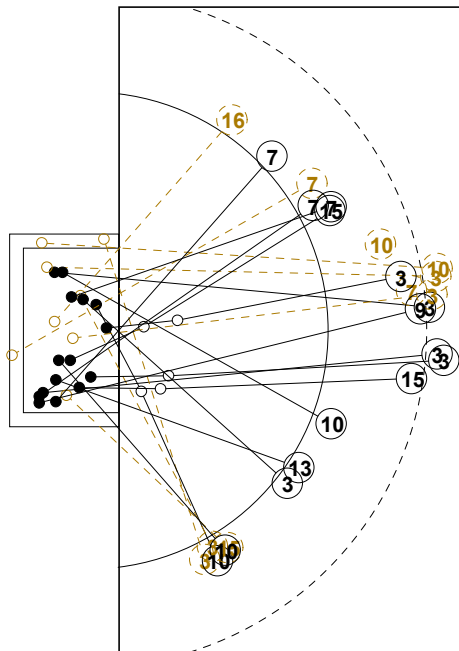

IV WOMEN'S YOUTH WORLD CHAMPIONSHIP IN MNE PICTORIAL MATCH STATISTICS

ROUND 7

MATCH 48

120816048-21-1/1

1st Half
17 : 15

2nd Half
31 : 25

IV WOMEN'S YOUTH WORLD CHAMPIONSHIP IN MNE

INDV/TEAM MATCH STATISTICS

OFFICIAL
HANDBALL
YOUTH WOMEN

QUARTER FINALS
ROUND 7

GROUP X
MATCH 48

120816048-14-1/2
Podgorica
23/08/2012 18:15

No.	Name	Field Shot	Line Shot	Wing Shot	Fast Brk.	Brk. Thr.	Free Thr.	7m Thr.	Total	Rate %	ASST.	ERR.	WAR.	2'	D+DR	TIME
JAPAN(JPN)																
<i>(COURT PLAYER)</i>																
1	MIZUOCHI Moeka									0.0%		1				01:00:00
2	FUJIOKA Miki									0.0%						00:00:00
3	SASAKI Haruno	6/14		0/2		1/1		3/4	10/21	47.6%		3				01:00:00
4	KAWARABATA Yuko									0.0%						00:00:52
5	FUKATA Ayaka									0.0%						00:00:00
6	WATABIKI Sae									0.0%						00:00:00
7	TSUKIYAMA Ami	0/1			1/1	2/3			3/5	60.0%		3	1			01:00:00
8	KISHI Rika									0.0%						00:00:00
9	MITA Miki	1/1							1/1	100%						00:01:55
10	TAMURA Misaki	0/2	0/1	2/3	1/1	1/1			4/8	50.0%	2	2	1			00:58:03
11	MIZUTANI Yukina									0.0%						00:06:57
12	MORIMURA Miku									0.0%						00:00:00
13	TANI Haruka		2/2					0/1	2/3	66.7%	1	2	1			00:54:31
14	NAKASHIMA Sarina				1/1				1/1	100%						00:04:32
15	MORI Yuki	1/1		0/1		2/3			3/5	60.0%	1	4				01:00:00
16	KAWANO Moe		0/1	1/3					1/4	25.0%		2				00:52:54
Total		8/19	2/4	3/9	3/3	6/8		3/5	25/48	52.1%	4	17	3			
<i>(GOALKEEPER)</i>																
1	MIZUOCHI Moeka	2/11	2/8	2/5	2/5	2/10	1/1	0/2	11/42	26.2%		1				01:00:00
Total		2/11	2/8	2/5	2/5	2/10	1/1	0/2	11/42	26.2%		1				

COURT PLAYER: GOALS/SHOTS

GOALKEEPER: SAVED/SHOTS

TEAM TOTALS	GOALS	SAVED	MISSED	POST	BLOCKED	TOTAL	RATE(%)
Field Shot	8	5		2	4	19	42.1%
Line Shot	2			1	1	4	50.0%
Wing Shot	3	5		1		9	33.3%
Fastbreak	3					3	100.0%
Breakthrough	6			2		8	75.0%
Free Throw							0.0%
7M-Throw	3	1	1			5	60.0%