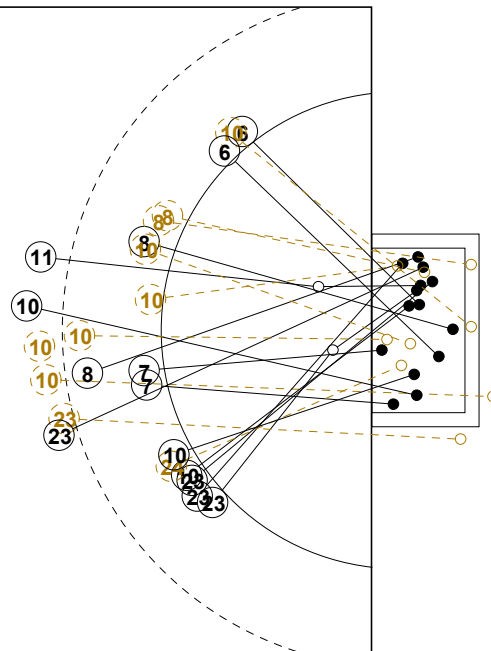

IV WOMEN'S YOUTH WORLD CHAMPIONSHIP IN MNE PICTORIAL MATCH STATISTICS

ROUND 7

MATCH 48

120816048-21-1/1

1st Half
17 : 15

2nd Half
31 : 25

IV WOMEN'S YOUTH WORLD CHAMPIONSHIP IN MNE

INDV/TEAM MATCH STATISTICS

OFFICIAL
HANDBALL
YOUTH WOMEN

QUARTER FINALS
ROUND 7

GROUP X
MATCH 48

120816048-14-1/2
Podgorica
23/08/2012 18:15

No.	Name	Field Shot	Line Shot	Wing Shot	Fast Brk.	Brk. Thr.	Free Thr.	7m Thr.	Total	Rate %	ASST.	ERR.	WAR.	2'	D+DR	TIME
JAPAN(JPN)																
<i>(COURT PLAYER)</i>																
1	MIZUOCHI Moeka									0.0%		1				01:00:00
2	FUJIOKA Miki									0.0%						00:00:00
3	SASAKI Haruno	6/14		0/2		1/1		3/4	10/21	47.6%		3				01:00:00
4	KAWARABATA Yuko									0.0%						00:00:52
5	FUKATA Ayaka									0.0%						00:00:00
6	WATABIKI Sae									0.0%						00:00:00
7	TSUKIYAMA Ami	0/1			1/1	2/3			3/5	60.0%		3	1			01:00:00
8	KISHI Rika									0.0%						00:00:00
9	MITA Miki	1/1							1/1	100%						00:01:55
10	TAMURA Misaki	0/2	0/1	2/3	1/1	1/1			4/8	50.0%	2	2	1			00:58:03
11	MIZUTANI Yukina									0.0%						00:06:57
12	MORIMURA Miku									0.0%						00:00:00
13	TANI Haruka		2/2					0/1	2/3	66.7%	1	2	1			00:54:31
14	NAKASHIMA Sarina				1/1				1/1	100%						00:04:32
15	MORI Yuki	1/1		0/1		2/3			3/5	60.0%	1	4				01:00:00
16	KAWANO Moe		0/1	1/3					1/4	25.0%		2				00:52:54
Total		8/19	2/4	3/9	3/3	6/8		3/5	25/48	52.1%	4	17	3			
<i>(GOALKEEPER)</i>																
1	MIZUOCHI Moeka	2/11	2/8	2/5	2/5	2/10	1/1	0/2	11/42	26.2%		1				01:00:00
Total		2/11	2/8	2/5	2/5	2/10	1/1	0/2	11/42	26.2%		1				

COURT PLAYER: GOALS/SHOTS

GOALKEEPER: SAVED/SHOTS

TEAM TOTALS	GOALS	SAVED	MISSED	POST	BLOCKED	TOTAL	RATE(%)
Field Shot	8	5		2	4	19	42.1%
Line Shot	2			1	1	4	50.0%
Wing Shot	3	5		1		9	33.3%
Fastbreak	3					3	100.0%
Breakthrough	6			2		8	75.0%
Free Throw							0.0%
7M-Throw	3	1	1			5	60.0%