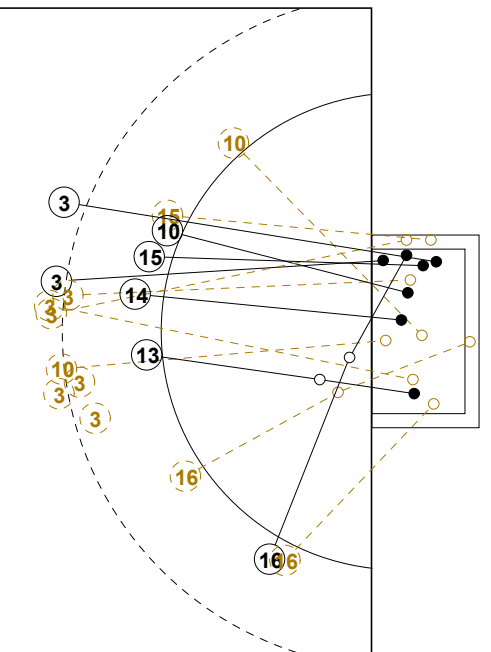

IV WOMEN'S YOUTH WORLD CHAMPIONSHIP IN MNE PICTORIAL MATCH STATISTICS

ROUND 7

MATCH 48

120816048-21-1/1

1st Half
17 : 15

2nd Half
31 : 25

IV WOMEN'S YOUTH WORLD CHAMPIONSHIP IN MNE

INDV/TEAM MATCH STATISTICS

OFFICIAL
HANDBALL
YOUTH WOMEN

QUARTER FINALS
ROUND 7

GROUP X
MATCH 48

120816048-14-1/2
Podgorica
23/08/2012 18:15

No.	Name	Field Shot	Line Shot	Wing Shot	Fast Brk.	Brk. Thr.	Free Thr.	7m Thr.	Total	Rate %	ASST.	ERR.	WAR.	2'	D+DR	TIME
JAPAN(JPN)																
<i>(COURT PLAYER)</i>																
1	MIZUOCHI Moeka									0.0%		1				01:00:00
2	FUJIOKA Miki									0.0%						00:00:00
3	SASAKI Haruno	6/14		0/2		1/1		3/4	10/21	47.6%		3				01:00:00
4	KAWARABATA Yuko									0.0%						00:00:52
5	FUKATA Ayaka									0.0%						00:00:00
6	WATABIKI Sae									0.0%						00:00:00
7	TSUKIYAMA Ami	0/1			1/1	2/3			3/5	60.0%		3	1			01:00:00
8	KISHI Rika									0.0%						00:00:00
9	MITA Miki	1/1							1/1	100%						00:01:55
10	TAMURA Misaki	0/2	0/1	2/3	1/1	1/1			4/8	50.0%	2	2	1			00:58:03
11	MIZUTANI Yukina									0.0%						00:06:57
12	MORIMURA Miku									0.0%						00:00:00
13	TANI Haruka		2/2					0/1	2/3	66.7%	1	2	1			00:54:31
14	NAKASHIMA Sarina				1/1				1/1	100%						00:04:32
15	MORI Yuki	1/1		0/1		2/3			3/5	60.0%	1	4				01:00:00
16	KAWANO Moe		0/1	1/3					1/4	25.0%		2				00:52:54
Total		8/19	2/4	3/9	3/3	6/8		3/5	25/48	52.1%	4	17	3			
<i>(GOALKEEPER)</i>																
1	MIZUOCHI Moeka	2/11	2/8	2/5	2/5	2/10	1/1	0/2	11/42	26.2%		1				01:00:00
Total		2/11	2/8	2/5	2/5	2/10	1/1	0/2	11/42	26.2%		1				

COURT PLAYER: GOALS/SHOTS

GOALKEEPER: SAVED/SHOTS

TEAM TOTALS	GOALS	SAVED	MISSED	POST	BLOCKED	TOTAL	RATE(%)
Field Shot	8	5		2	4	19	42.1%
Line Shot	2			1	1	4	50.0%
Wing Shot	3	5		1		9	33.3%
Fastbreak	3					3	100.0%
Breakthrough	6			2		8	75.0%
Free Throw							0.0%
7M-Throw	3	1	1			5	60.0%