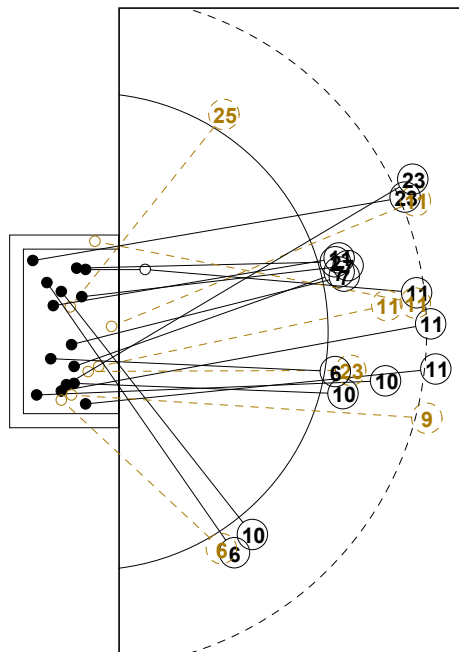

IV WOMEN'S YOUTH WORLD CHAMPIONSHIP IN MNE PICTORIAL MATCH STATISTICS

ROUND 7

MATCH 48

120816048-21-1/1

1st Half
17 : 15

2nd Half
31 : 25

IV WOMEN'S YOUTH WORLD CHAMPIONSHIP IN MNE

INDV/TEAM MATCH STATISTICS

OFFICIAL
HANDBALL
YOUTH WOMEN

QUARTER FINALS
ROUND 7

GROUP X
MATCH 48

120816048-14-1/2
Podgorica
23/08/2012 18:15

No.	Name	Field Shot	Line Shot	Wing Shot	Fast Brk.	Brk. Thr.	Free Thr.	7m Thr.	Total	Rate %	ASST.	ERR.	WAR.	2'	D+DR	TIME
JAPAN(JPN)																
<i>(COURT PLAYER)</i>																
1	MIZUOCHI Moeka									0.0%		1				01:00:00
2	FUJIOKA Miki									0.0%						00:00:00
3	SASAKI Haruno	6/14		0/2		1/1		3/4	10/21	47.6%		3				01:00:00
4	KAWARABATA Yuko									0.0%						00:00:52
5	FUKATA Ayaka									0.0%						00:00:00
6	WATABIKI Sae									0.0%						00:00:00
7	TSUKIYAMA Ami	0/1			1/1	2/3			3/5	60.0%		3	1			01:00:00
8	KISHI Rika									0.0%						00:00:00
9	MITA Miki	1/1							1/1	100%						00:01:55
10	TAMURA Misaki	0/2	0/1	2/3	1/1	1/1			4/8	50.0%	2	2	1			00:58:03
11	MIZUTANI Yukina									0.0%						00:06:57
12	MORIMURA Miku									0.0%						00:00:00
13	TANI Haruka		2/2					0/1	2/3	66.7%	1	2	1			00:54:31
14	NAKASHIMA Sarina				1/1				1/1	100%						00:04:32
15	MORI Yuki	1/1		0/1		2/3			3/5	60.0%	1	4				01:00:00
16	KAWANO Moe		0/1	1/3					1/4	25.0%		2				00:52:54
Total		8/19	2/4	3/9	3/3	6/8		3/5	25/48	52.1%	4	17	3			
<i>(GOALKEEPER)</i>																
1	MIZUOCHI Moeka	2/11	2/8	2/5	2/5	2/10	1/1	0/2	11/42	26.2%		1				01:00:00
Total		2/11	2/8	2/5	2/5	2/10	1/1	0/2	11/42	26.2%		1				

COURT PLAYER: GOALS/SHOTS

GOALKEEPER: SAVED/SHOTS

TEAM TOTALS	GOALS	SAVED	MISSED	POST	BLOCKED	TOTAL	RATE(%)
Field Shot	8	5		2	4	19	42.1%
Line Shot	2			1	1	4	50.0%
Wing Shot	3	5		1		9	33.3%
Fastbreak	3					3	100.0%
Breakthrough	6			2		8	75.0%
Free Throw							0.0%
7M-Throw	3	1	1			5	60.0%