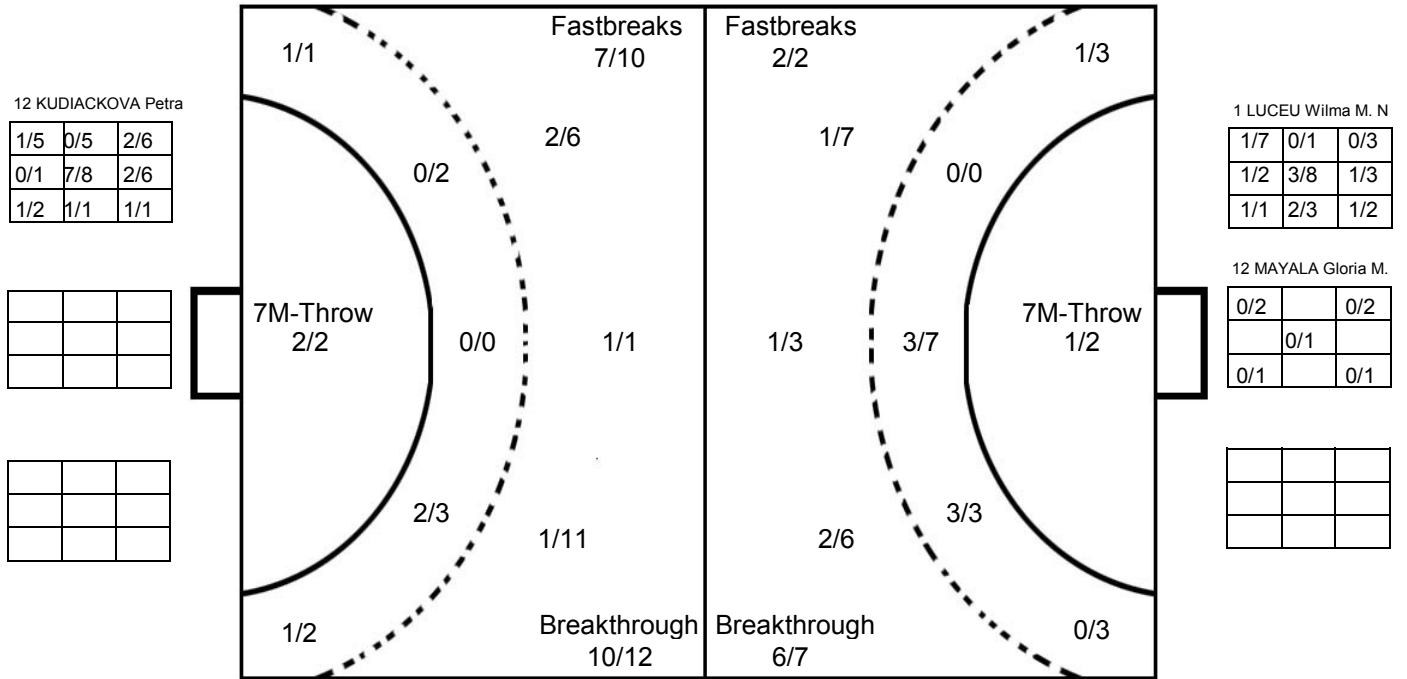

COURT PLAYER: GOALS/SHOTS

GOALKEEPER: SAVED/SHOTS

TEAM TOTALS	GOALS	SAVED	MISSED	POST	BLOCKED	TOTAL	RATE(%)
Field Shot	4	7	3	1	1	16	25.0%
Line Shot	6	4				10	60.0%
Wing Shot	1	3	1	1		6	16.7%
Fastbreak	2					2	100.0%
Breakthrough	6	1				7	85.7%
Free Throw							0.0%
7M-Throw	1		1			2	50.0%

IV WOMEN'S YOUTH WORLD CHAMPIONSHIP IN MNE

MATCH SHOT REPORT

ROUND 7

MATCH 44

120816044-41-1/1

CZECH

Table with 16 columns representing players (1 SIBROVA Eliiska to 16 JANSOVA Nikola) and 3 rows for shot statistics (Goals, Misses, Blocks). Includes post-match statistics for each player.

Table for ANGOLA players (1 LUCEU Wilma M. N. to 15 HEBO Celma D. D.) with 3 rows for shot statistics and post-match statistics.