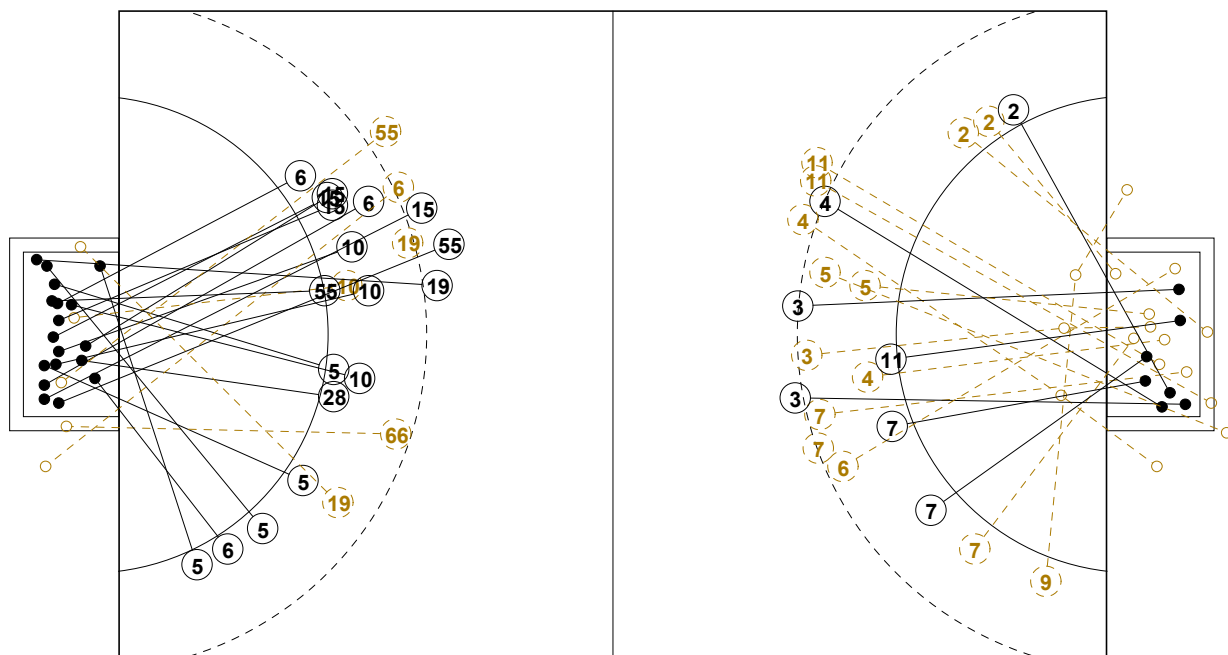

IV WOMEN'S YOUTH WORLD CHAMPIONSHIP IN MNE PICTORIAL MATCH STATISTICS

ROUND 7

MATCH 44

120816044-21-1/1

1st Half
13 : 8

2nd Half
27 : 20

IV WOMEN'S YOUTH WORLD CHAMPIONSHIP IN MNE

INDV/TEAM MATCH STATISTICS

OFFICIAL
HANDBALL
YOUTH WOMEN

PLACEMENT
ROUND 7

GROUP X
MATCH 44

120816044-14-1/2
Podgorica
23/08/2012 13:45

No.	Name	Field Shot	Line Shot	Wing Shot	Fast Brk.	Brk. Thr.	Free Thr.	7m Thr.	Total	Rate %	ASST.	ERR.	WAR.	2'	D+DR	TIME
CZECH(CZE)																
<i>(COURT PLAYER)</i>																
1	SIBROVA Eliska									0.0%						00:00:17
2	BELOHOUBKOVA Ade				0/2				0/2	0.0%						00:05:05
4	SEKULOVA Michael									0.0%						00:01:32
5	KAMENAROVA Denis	0/1	1/1		3/4	1/1			5/7	71.4%						00:54:40
6	SKRIVANKOVA Sim	0/1	0/1	2/2	3/3				5/7	71.4%						00:58:12
8	VLACHOVA Andrea									0.0%						00:00:00
10	TRUMPESOVA Jarmi	1/2	0/1			3/4		1/1	5/8	62.5%	1	2				00:46:16
11	SLOVAKOVA Kateri									0.0%		1				00:05:09
12	KUDIACKOVA Petra									0.0%	4	1				01:00:00
13	FRYCAKOVA Tereza									0.0%		1				00:00:00
15	JACKOVA Eliska	1/1	0/1		1/1	3/3			5/6	83.3%	2	7		1		00:33:33
16	NOVAKOVA Anna									0.0%						00:00:00
19	POKORNA Tereza	0/5				1/2	1/1		2/8	25.0%	1	1	1			00:16:32
28	VLKOVA Krystina		1/1			1/1			2/2	100%		2	1			00:59:45
55	JERABKOVA Market	1/6		0/1		1/1		1/1	3/9	33.3%		1	1			00:37:57
66	JANSOVA Nikola	0/1							0/1	0.0%		1				00:39:41
Total		3/17	2/5	2/3	7/10	10/12	1/1	2/2	27/50	54.0%	8	17	3	1		
<i>(GOALKEEPER)</i>																
12	KUDIACKOVA Petra	7/11	4/10	3/4	0/2	1/7		0/1	15/35	42.9%	4	1				01:00:00
Total		7/11	4/10	3/4	0/2	1/7		0/1	15/35	42.9%	4	1				

COURT PLAYER: GOALS/SHOTS

GOALKEEPER: SAVED/SHOTS

TEAM TOTALS	GOALS	SAVED	MISSED	POST	BLOCKED	TOTAL	RATE(%)
Field Shot	3	4	3	4	3	17	17.6%
Line Shot	2	2	1			5	40.0%
Wing Shot	2			1		3	66.7%
Fastbreak	7	3				10	70.0%
Breakthrough	10	1		1		12	83.3%
Free Throw	1					1	100.0%
7M-Throw	2					2	100.0%