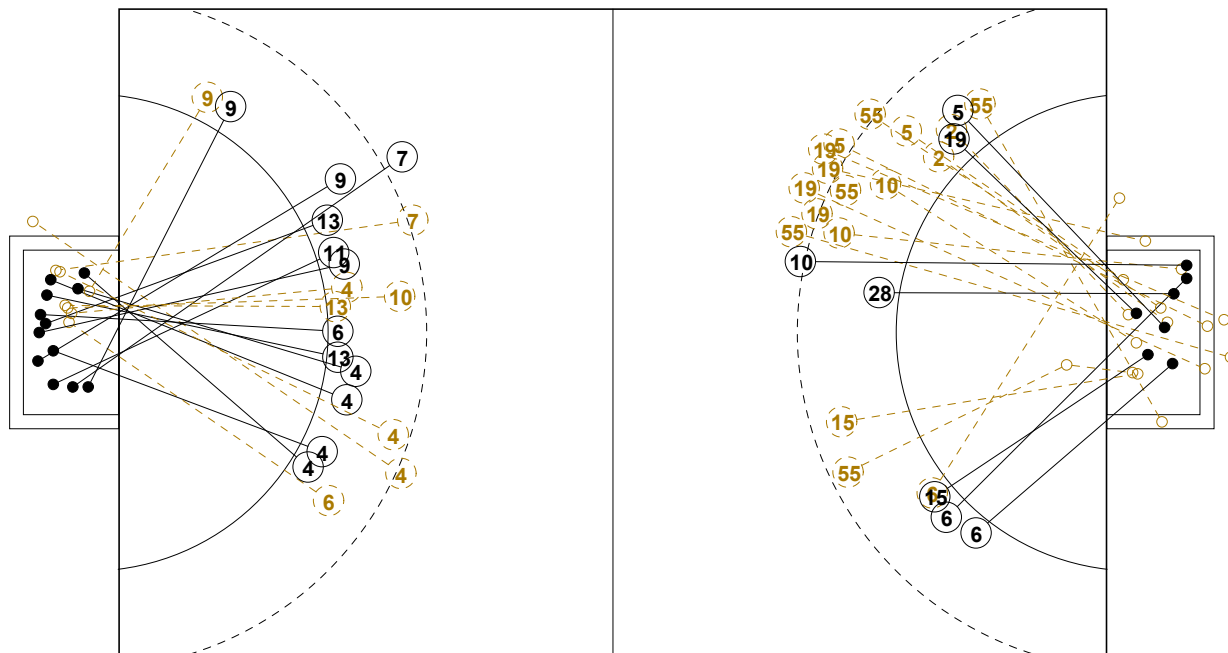

IV WOMEN'S YOUTH WORLD CHAMPIONSHIP IN MNE PICTORIAL MATCH STATISTICS

ROUND 7

MATCH 44

120816044-21-1/1

1st Half
13 : 8

2nd Half
27 : 20

IV WOMEN'S YOUTH WORLD CHAMPIONSHIP IN MNE

INDV/TEAM MATCH STATISTICS

OFFICIAL
HANDBALL
YOUTH WOMEN

PLACEMENT
ROUND 7

GROUP X
MATCH 44

120816044-14-1/2
Podgorica
23/08/2012 13:45

No.	Name	Field Shot	Line Shot	Wing Shot	Fast Brk.	Brk. Thr.	Free Thr.	7m Thr.	Total	Rate %	ASST.	ERR.	WAR.	2'	D+DR	TIME
CZECH(CZE)																
<i>(COURT PLAYER)</i>																
1	SIBROVA Eliska									0.0%						00:00:17
2	BELOHOUBKOVA Ade				0/2				0/2	0.0%						00:05:05
4	SEKULOVA Michael									0.0%						00:01:32
5	KAMENAROVA Denis	0/1	1/1		3/4	1/1			5/7	71.4%						00:54:40
6	SKRIVANKOVA Sim	0/1	0/1	2/2	3/3				5/7	71.4%						00:58:12
8	VLACHOVA Andrea									0.0%						00:00:00
10	TRUMPESOVA Jarmi	1/2	0/1			3/4		1/1	5/8	62.5%	1	2				00:46:16
11	SLOVAKOVA Kateri									0.0%		1				00:05:09
12	KUDIACKOVA Petra									0.0%	4	1				01:00:00
13	FRYCAKOVA Tereza									0.0%		1				00:00:00
15	JACKOVA Eliska	1/1	0/1		1/1	3/3			5/6	83.3%	2	7		1		00:33:33
16	NOVAKOVA Anna									0.0%						00:00:00
19	POKORNA Tereza	0/5				1/2	1/1		2/8	25.0%	1	1	1			00:16:32
28	VLKOVA Krystina		1/1			1/1			2/2	100%		2	1			00:59:45
55	JERABKOVA Market	1/6		0/1		1/1		1/1	3/9	33.3%		1	1			00:37:57
66	JANSOVA Nikola	0/1							0/1	0.0%		1				00:39:41
Total		3/17	2/5	2/3	7/10	10/12	1/1	2/2	27/50	54.0%	8	17	3	1		
<i>(GOALKEEPER)</i>																
12	KUDIACKOVA Petra	7/11	4/10	3/4	0/2	1/7		0/1	15/35	42.9%	4	1				01:00:00
Total		7/11	4/10	3/4	0/2	1/7		0/1	15/35	42.9%	4	1				

COURT PLAYER: GOALS/SHOTS

GOALKEEPER: SAVED/SHOTS

TEAM TOTALS	GOALS	SAVED	MISSED	POST	BLOCKED	TOTAL	RATE(%)
Field Shot	3	4	3	4	3	17	17.6%
Line Shot	2	2	1			5	40.0%
Wing Shot	2			1		3	66.7%
Fastbreak	7	3				10	70.0%
Breakthrough	10	1		1		12	83.3%
Free Throw	1					1	100.0%
7M-Throw	2					2	100.0%