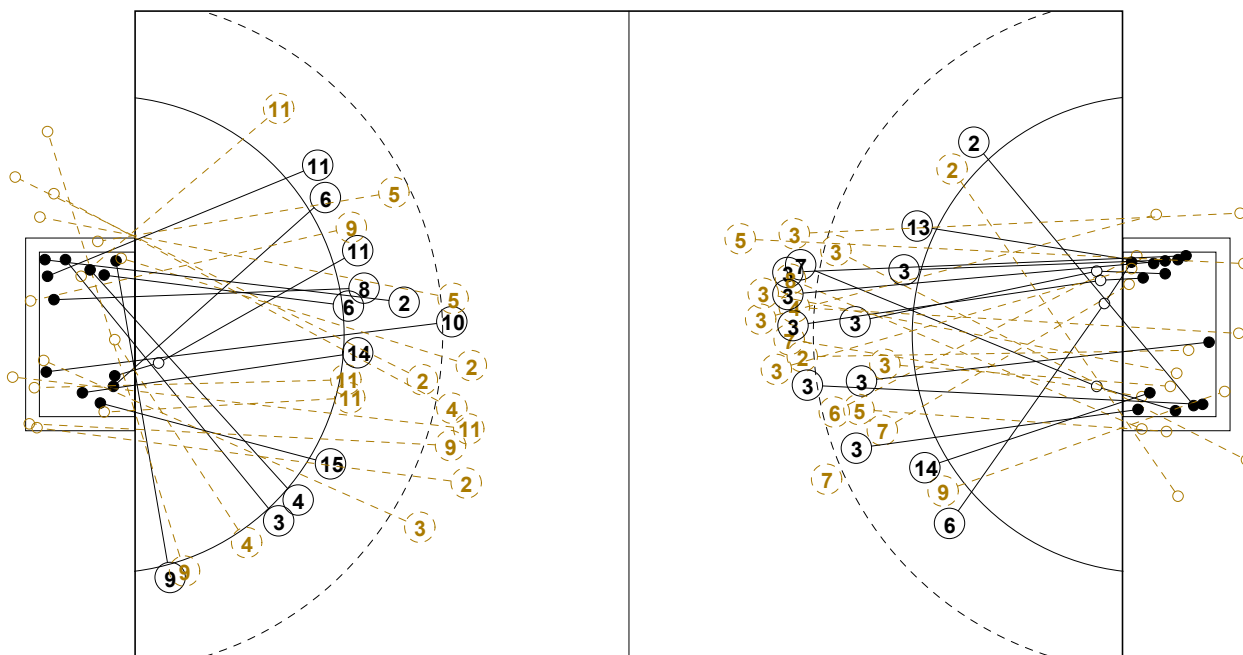

# IV WOMEN'S YOUTH WORLD CHAMPIONSHIP IN MNE PICTORIAL MATCH STATISTICS

ROUND 6

MATCH 40

120816040-21-1/1

1st Half  
12 : 21

2nd Half  
34 : 25

## IV WOMEN'S YOUTH WORLD CHAMPIONSHIP IN MNE