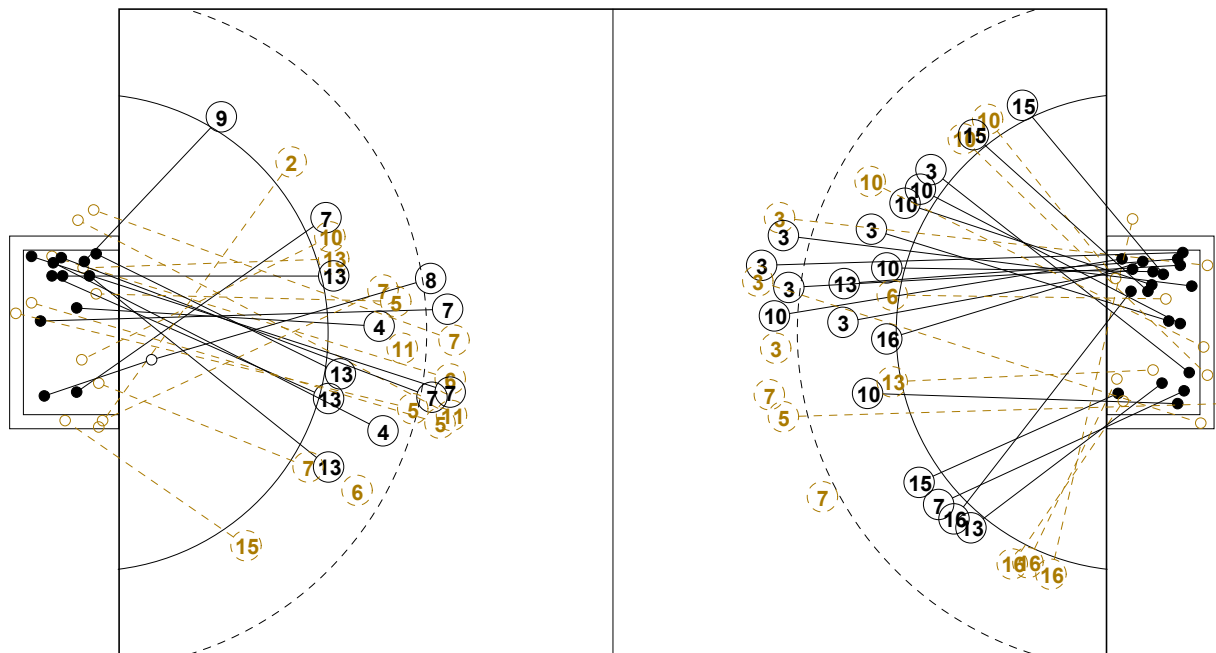

# IV WOMEN'S YOUTH WORLD CHAMPIONSHIP IN MNE PICTORIAL MATCH STATISTICS

ROUND 6

MATCH 40

120816040-21-1/1

1st Half  
12 : 21

2nd Half  
34 : 25