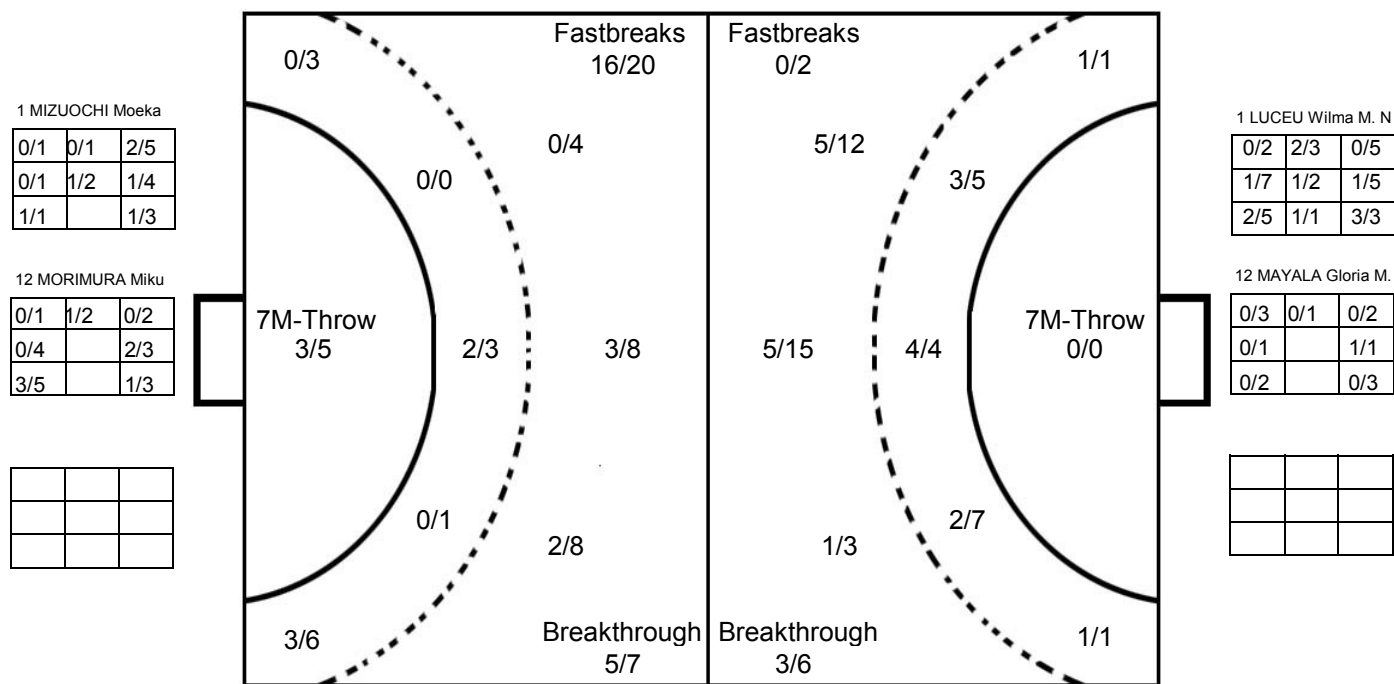

IV WOMEN'S YOUTH WORLD CHAMPIONSHIP IN MNE

MATCH SHOT REPORT

ROUND 6

MATCH 40

120816040-41-1/1

JAPAN

1 MIZUOCHI Moeka	2 FUJIOKA Miki	3 SASAKI Haruno	4 KAWARABATA Yuko	5 FUKATA Ayaka	6 WATABIKI Sae	7 TSUKIYAMA Ami	8 KISHI Rika
<table border="1" style="width: 100%; height: 40px;"><tr><td></td><td></td><td></td></tr><tr><td></td><td></td><td></td></tr><tr><td></td><td></td><td></td></tr></table>	<table border="1" style="width: 100%; height: 40px;"><tr><td></td><td></td><td>1</td></tr><tr><td></td><td></td><td></td></tr><tr><td></td><td></td><td></td></tr></table>	<table border="1" style="width: 100%; height: 40px;"><tr><td>3</td><td>1</td><td>2</td></tr><tr><td></td><td>1</td><td></td></tr><tr><td>1</td><td></td><td></td></tr></table>	<table border="1" style="width: 100%; height: 40px;"><tr><td></td><td></td><td></td></tr><tr><td></td><td></td><td>2</td></tr><tr><td></td><td></td><td></td></tr></table>	<table border="1" style="width: 100%; height: 40px;"><tr><td></td><td></td><td></td></tr><tr><td></td><td></td><td></td></tr><tr><td></td><td></td><td></td></tr></table>	<table border="1" style="width: 100%; height: 40px;"><tr><td></td><td></td><td></td></tr><tr><td></td><td></td><td></td></tr><tr><td>1</td><td></td><td>1</td></tr></table>	<table border="1" style="width: 100%; height: 40px;"><tr><td></td><td></td><td>1</td></tr><tr><td></td><td></td><td></td></tr><tr><td></td><td></td><td></td></tr></table>	<table border="1" style="width: 100%; height: 40px;"><tr><td></td><td></td><td>1</td></tr><tr><td></td><td></td><td></td></tr><tr><td></td><td></td><td></td></tr></table>
Post - 0 Miss - 0 Block - 0	Post - 1 Miss - 1 Block - 0	Post - 2 Miss - 0 Block - 1	Post - 0 Miss - 1 Block - 0	Post - 1 Miss - 2 Block - 0	Post - 0 Miss - 0 Block - 0	Post - 0 Miss - 0 Block - 2	Post - 0 Miss - 0 Block - 0
9 MITA Miki	10 TAMURA Misaki	11 MIZUTANI Yukina	12 MORIMURA Miku	13 TANI Haruka	14 NAKASHIMA Sarina	15 MORI Yuki	16 KAWANO Moe
<table border="1" style="width: 100%; height: 40px;"><tr><td></td><td></td><td></td></tr><tr><td></td><td></td><td></td></tr><tr><td></td><td></td><td>1</td></tr></table>	<table border="1" style="width: 100%; height: 40px;"><tr><td>1</td><td>1</td><td>1</td></tr><tr><td>2</td><td></td><td></td></tr><tr><td>1</td><td></td><td></td></tr></table>	<table border="1" style="width: 100%; height: 40px;"><tr><td></td><td></td><td>1</td></tr><tr><td></td><td></td><td></td></tr><tr><td>1</td><td></td><td></td></tr></table>	<table border="1" style="width: 100%; height: 40px;"><tr><td></td><td></td><td></td></tr><tr><td></td><td></td><td></td></tr><tr><td></td><td></td><td></td></tr></table>	<table border="1" style="width: 100%; height: 40px;"><tr><td>1</td><td></td><td></td></tr><tr><td></td><td></td><td>2</td></tr><tr><td></td><td></td><td></td></tr></table>	<table border="1" style="width: 100%; height: 40px;"><tr><td></td><td></td><td></td></tr><tr><td>1</td><td></td><td></td></tr><tr><td></td><td></td><td></td></tr></table>	<table border="1" style="width: 100%; height: 40px;"><tr><td></td><td></td><td></td></tr><tr><td>3</td><td></td><td></td></tr><tr><td></td><td></td><td>1</td></tr></table>	<table border="1" style="width: 100%; height: 40px;"><tr><td></td><td></td><td></td></tr><tr><td>1</td><td></td><td></td></tr><tr><td>1</td><td></td><td></td></tr></table>
Post - 2 Miss - 1 Block - 0	Post - 2 Miss - 0 Block - 0	Post - 1 Miss - 1 Block - 0	Post - 0 Miss - 0 Block - 0	Post - 0 Miss - 0 Block - 0	Post - 0 Miss - 0 Block - 0	Post - 0 Miss - 0 Block - 0	Post - 0 Miss - 1 Block - 0

ANGOLA

1 LUCEU Wilma M. N.	2 EDUARDO Giovania	3 CESAR Kassia J.	4 LEITE Teresa F.	5 MARIO Lucelia C.	6 DOMINGOS Stella	7 MACHADO Juliana	8 CANDIDO Nicoló
<table border="1" style="width: 100%; height: 40px;"><tr><td></td><td></td><td></td></tr><tr><td></td><td></td><td></td></tr><tr><td></td><td></td><td></td></tr></table>	<table border="1" style="width: 100%; height: 40px;"><tr><td></td><td></td><td>1</td></tr><tr><td></td><td></td><td></td></tr><tr><td></td><td></td><td></td></tr></table>	<table border="1" style="width: 100%; height: 40px;"><tr><td>1</td><td>1</td><td>1</td></tr><tr><td>3</td><td></td><td></td></tr><tr><td>1</td><td></td><td>1</td></tr></table>	<table border="1" style="width: 100%; height: 40px;"><tr><td></td><td></td><td>1</td></tr><tr><td></td><td></td><td></td></tr><tr><td></td><td></td><td></td></tr></table>	<table border="1" style="width: 100%; height: 40px;"><tr><td></td><td></td><td></td></tr><tr><td></td><td></td><td></td></tr><tr><td></td><td></td><td></td></tr></table>	<table border="1" style="width: 100%; height: 40px;"><tr><td></td><td></td><td></td></tr><tr><td></td><td></td><td></td></tr><tr><td>1</td><td></td><td></td></tr></table>	<table border="1" style="width: 100%; height: 40px;"><tr><td></td><td>1</td><td>1</td></tr><tr><td>1</td><td></td><td>2</td></tr><tr><td></td><td></td><td></td></tr></table>	<table border="1" style="width: 100%; height: 40px;"><tr><td></td><td></td><td></td></tr><tr><td>1</td><td></td><td></td></tr><tr><td></td><td></td><td></td></tr></table>
Post - 0 Miss - 0 Block - 0	Post - 1 Miss - 1 Block - 0	Post - 0 Miss - 3 Block - 0	Post - 0 Miss - 1 Block - 0	Post - 2 Miss - 1 Block - 0	Post - 0 Miss - 0 Block - 1	Post - 1 Miss - 1 Block - 1	Post - 1 Miss - 0 Block - 0
9 DOMINGOS Voneiti	10 SANTOS Antonia	11 PEMBA Tchesa T.	12 MAYALA Gloria M.	13 VENANCIO Liliana	14 HEBO Delia C. D.	15 HEBO Celma D. D.	
<table border="1" style="width: 100%; height: 40px;"><tr><td></td><td></td><td></td></tr><tr><td></td><td></td><td>1</td></tr><tr><td></td><td></td><td></td></tr></table>	<table border="1" style="width: 100%; height: 40px;"><tr><td></td><td></td><td></td></tr><tr><td></td><td></td><td></td></tr><tr><td></td><td></td><td></td></tr></table>	<table border="1" style="width: 100%; height: 40px;"><tr><td></td><td></td><td></td></tr><tr><td></td><td></td><td></td></tr><tr><td></td><td></td><td></td></tr></table>	<table border="1" style="width: 100%; height: 40px;"><tr><td></td><td></td><td></td></tr><tr><td></td><td></td><td></td></tr><tr><td></td><td></td><td></td></tr></table>	<table border="1" style="width: 100%; height: 40px;"><tr><td></td><td></td><td>1</td></tr><tr><td>1</td><td></td><td>1</td></tr><tr><td></td><td></td><td>2</td></tr></table>	<table border="1" style="width: 100%; height: 40px;"><tr><td></td><td></td><td></td></tr><tr><td></td><td></td><td></td></tr><tr><td></td><td></td><td>1</td></tr></table>	<table border="1" style="width: 100%; height: 40px;"><tr><td></td><td></td><td></td></tr><tr><td></td><td></td><td></td></tr><tr><td></td><td></td><td></td></tr></table>	<table border="1" style="width: 100%; height: 40px;"><tr><td></td><td></td><td></td></tr><tr><td></td><td></td><td></td></tr><tr><td></td><td></td><td></td></tr></table>
Post - 1 Miss - 0 Block - 0	Post - 0 Miss - 0 Block - 0	Post - 0 Miss - 1 Block - 1	Post - 0 Miss - 0 Block - 0	Post - 0 Miss - 0 Block - 0	Post - 0 Miss - 0 Block - 0	Post - 1 Miss - 0 Block - 0