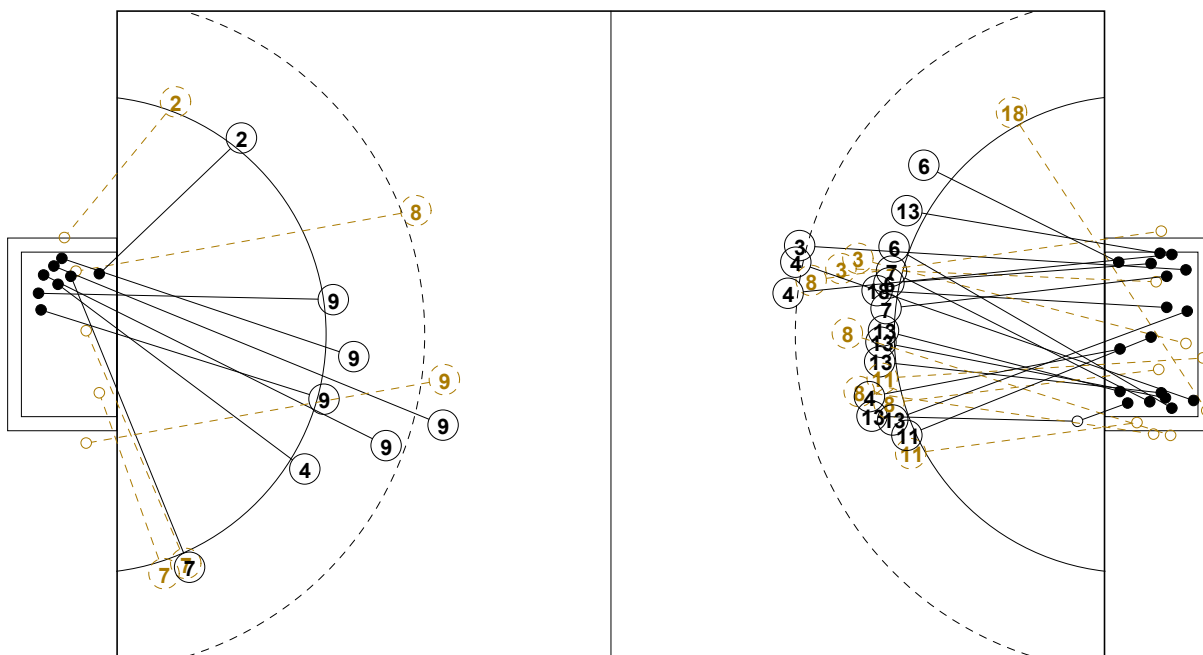

IV WOMEN'S YOUTH WORLD CHAMPIONSHIP IN MNE PICTORIAL MATCH STATISTICS

ROUND 1

MATCH 3

120816003-21-1/1

1st Half
18 : 3

2nd Half
14 : 39

IV WOMEN'S YOUTH WORLD CHAMPIONSHIP IN MNE

INDV/TEAM MATCH STATISTICS

OFFICIAL
HANDBALL
YOUTH WOMEN

PRELIMINARY
ROUND 1

GROUP B
MATCH 3

120816003-14-1/2
Bar
16/08/2012 18:00

No.	Name	Field Shot	Line Shot	Wing Shot	Fast Brk.	Brk. Thr.	Free Thr.	7m Thr.	Total	Rate %	ASST.	ERR.	WAR.	2'	D+DR	TIME
ROMANIA(ROU)																
<i>(COURT PLAYER)</i>																
1	INCULET Ana Mari									0.0%	1	1				00:01:30
2	TANASIE Ana M.		1/1		1/1				2/2	100%	1					00:24:04
3	TIRON Bianca E.	1/1	0/2		1/1				2/4	50.0%				1		00:17:25
4	ZAMFIRESCU Maria	2/2	1/1					1/1	4/4	100%	2	2				00:30:36
5	PERIANU Gabriela	1/2	2/3						3/5	60.0%	2					00:22:35
6	GAVRILA Alexandr		2/2		1/2	1/1			4/5	80.0%						00:38:46
7	AGAPE Victoria		1/1		2/2			2/2	5/5	100%	1	2	1			00:35:48
8	CONSTANTINESCU M	0/1	0/3						0/4	0.0%	1	1		1		00:25:52
9	PRICOPI Andreea	2/2	2/3						4/5	80.0%	2	1				00:29:22
10	POPA Laura P.	1/2	1/1						2/3	66.7%						00:29:55
11	CIOCA Angela		0/1		0/1	1/1			1/3	33.3%	1	2		3		00:11:22
12	SERBAN Elena									0.0%	1					00:18:30
13	SAFTA Nicoleta		2/2		3/3	1/1		1/1	7/7	100%	1	1				00:41:15
15	CIRJAN Roxana D.		1/1		1/1				2/2	100%				1		00:18:30
16	DEDU Denisa S.	1/1							1/1	100%	2	1				00:30:00
18	ORSIVSCHI A. M.			0/1	1/1			1/1	2/3	66.7%	1			1		00:20:47
Total		8/11	13/21	0/1	10/12	3/3		5/5	39/53	73.6%	16	11	3	5		
<i>(GOALKEEPER)</i>																
1	INCULET Ana Mari	0/1	0/2			0/1		0/2	0/6	0.0%	1	1				00:01:30
12	SERBAN Elena	1/2		2/4		0/1		0/1	3/8	37.5%	1					00:18:30
16	DEDU Denisa S.	2/2	5/6	2/3		1/1		0/1	10/13	76.9%	2	1				00:30:00
Total		3/5	5/8	4/7		1/3		0/4	13/27	48.1%	4	2				