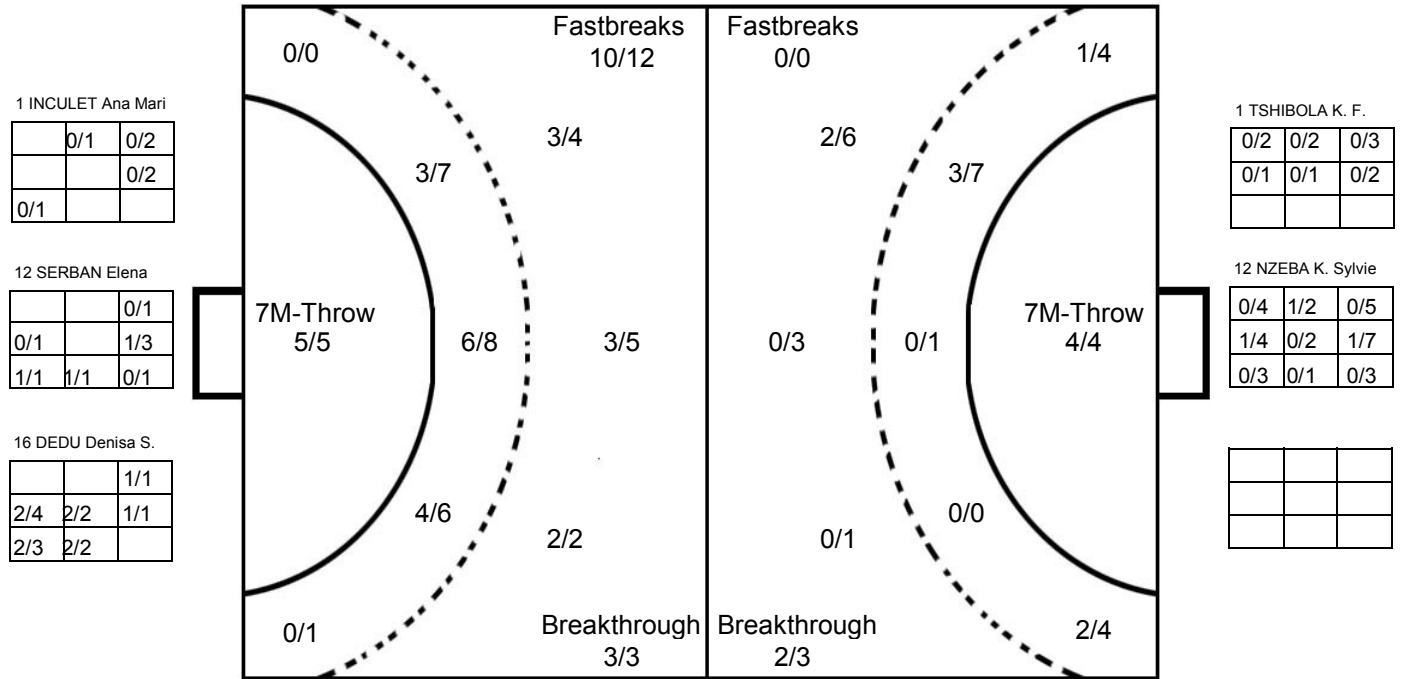

COURT PLAYER: GOALS/SHOTS

GOALKEEPER: SAVED/SHOTS

TEAM TOTALS	GOALS	SAVED	MISSED	POST	BLOCKED	TOTAL	RATE(%)
Field Shot	2	3	2		3	10	20.0%
Line Shot	3	5				8	37.5%
Wing Shot	3	4		1		8	37.5%
Fastbreak							0.0%
Breakthrough	2	1				3	66.7%
Free Throw							0.0%
7M-Throw	4					4	100.0%

IV WOMEN'S YOUTH WORLD CHAMPIONSHIP IN MNE
MATCH SHOT REPORT

ROUND 1

MATCH 3

120816003-41-1/1

ROMANIA

Table with 8 columns representing players: 1 INCULET Ana Mari, 2 TANASIE Ana M., 3 TIRON Bianca E., 4 ZAMFIRESCU Maria, 5 PERIANU Gabriela, 6 GAVRILA Alexandr, 7 AGAPE Victoria, 8 CONSTANTINESCU, 9 PRICOPAI Andreea, 10 POPA Laura P., 11 CIOCA Angela, 12 SERBAN Elena, 13 SAFTA Nicoleta, 15 CIRJAN Roxana D., 16 DEDU Denisa S., 18 ORSIVSCHI A. M. Each player has a 3x3 grid for shot statistics and a line for Post - Miss - Block - 0.