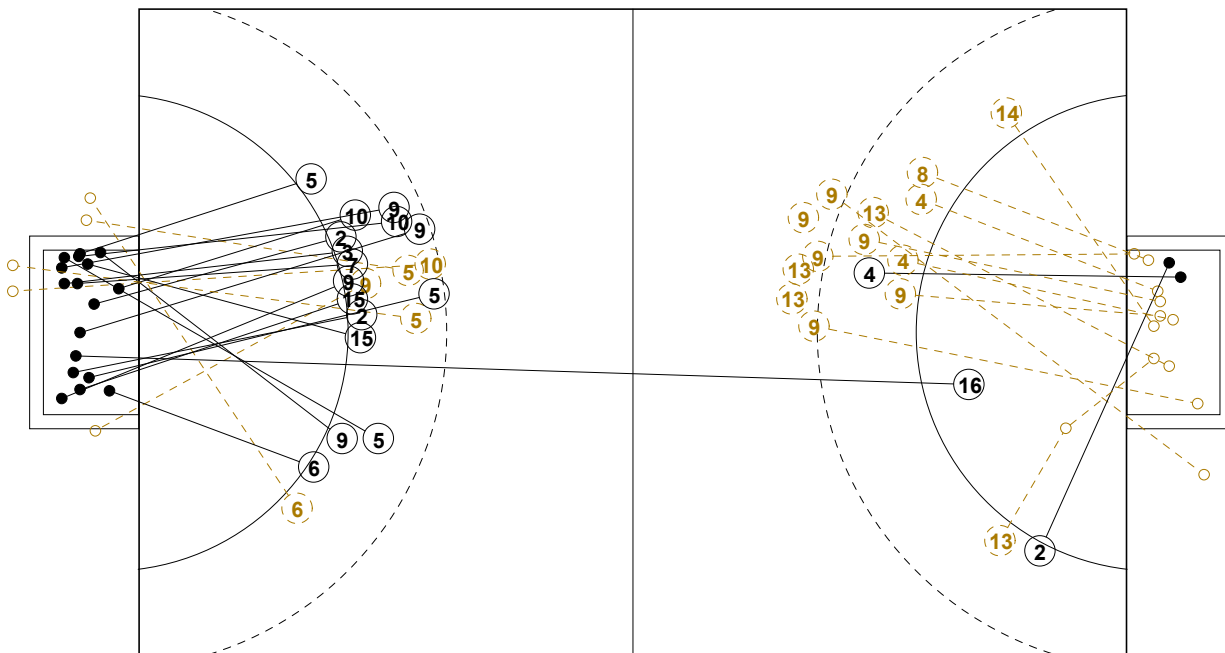

IV WOMEN'S YOUTH WORLD CHAMPIONSHIP IN MNE PICTORIAL MATCH STATISTICS

ROUND 1

MATCH 3

120816003-21-1/1

1st Half
18 : 3

2nd Half
14 : 39

IV WOMEN'S YOUTH WORLD CHAMPIONSHIP IN MNE

INDV/TEAM MATCH STATISTICS

OFFICIAL
HANDBALL
YOUTH WOMEN

PRELIMINARY
ROUND 1

GROUP B
MATCH 3

120816003-14-1/2
Bar
16/08/2012 18:00

No.	Name	Field Shot	Line Shot	Wing Shot	Fast Brk.	Brk. Thr.	Free Thr.	7m Thr.	Total	Rate %	ASST.	ERR.	WAR.	2'	D+DR	TIME
ROMANIA(ROU)																
<i>(COURT PLAYER)</i>																
1	INCULET Ana Mari									0.0%	1	1				00:01:30
2	TANASIE Ana M.		1/1		1/1				2/2	100%	1					00:24:04
3	TIRON Bianca E.	1/1	0/2		1/1				2/4	50.0%				1		00:17:25
4	ZAMFIRESCU Maria	2/2	1/1					1/1	4/4	100%	2	2				00:30:36
5	PERIANU Gabriela	1/2	2/3						3/5	60.0%	2					00:22:35
6	GAVRILA Alexandr		2/2		1/2	1/1			4/5	80.0%						00:38:46
7	AGAPE Victoria		1/1		2/2			2/2	5/5	100%	1	2	1			00:35:48
8	CONSTANTINESCU M	0/1	0/3						0/4	0.0%	1	1		1		00:25:52
9	PRICOPI Andreea	2/2	2/3						4/5	80.0%	2	1				00:29:22
10	POPA Laura P.	1/2	1/1						2/3	66.7%						00:29:55
11	CIOCA Angela		0/1		0/1	1/1			1/3	33.3%	1	2		3		00:11:22
12	SERBAN Elena									0.0%	1					00:18:30
13	SAFTA Nicoleta		2/2		3/3	1/1		1/1	7/7	100%	1	1				00:41:15
15	CIRJAN Roxana D.		1/1		1/1				2/2	100%				1		00:18:30
16	DEDU Denisa S.	1/1							1/1	100%	2	1				00:30:00
18	ORSIVSCHI A. M.			0/1	1/1			1/1	2/3	66.7%	1			1		00:20:47
Total		8/11	13/21	0/1	10/12	3/3		5/5	39/53	73.6%	16	11	3	5		
<i>(GOALKEEPER)</i>																
1	INCULET Ana Mari	0/1	0/2			0/1		0/2	0/6	0.0%	1	1				00:01:30
12	SERBAN Elena	1/2		2/4		0/1		0/1	3/8	37.5%	1					00:18:30
16	DEDU Denisa S.	2/2	5/6	2/3		1/1		0/1	10/13	76.9%	2	1				00:30:00
Total		3/5	5/8	4/7		1/3		0/4	13/27	48.1%	4	2				