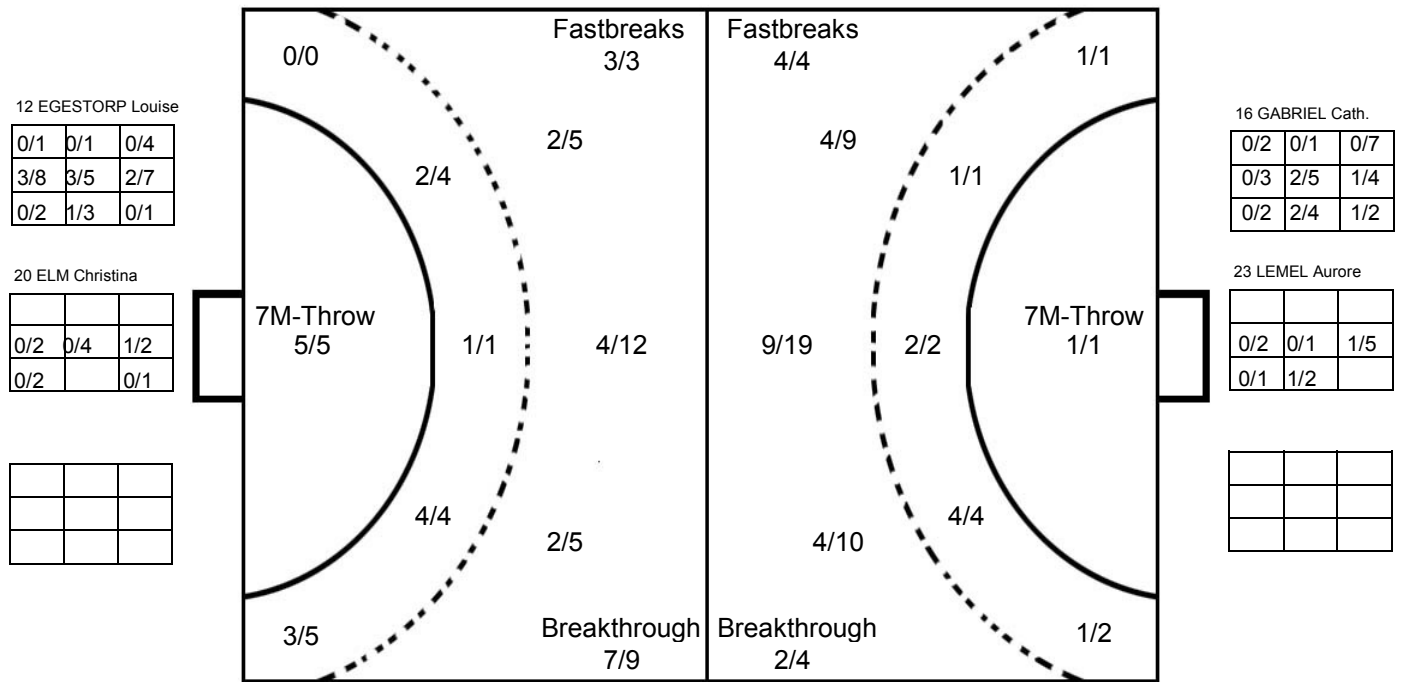

IV WOMEN'S YOUTH WORLD CHAMPIONSHIP IN MNE

MATCH SHOT REPORT

ROUND 6

MATCH 37

120816037-41-1/1

DENMARK

2 NIELSEN Matilde	6 KYNDBAL Freja co	7 MEYER Annika	8 HANSEN Anne mett	9 JENSEN Rikke	10 OFFENDAL Nadia	11 HAUGSTED Line	12 EGESTORP Louise
<table border="1"><tr><td></td><td></td><td></td></tr><tr><td></td><td>1</td><td>3</td></tr><tr><td>1</td><td>1</td><td>2</td></tr><tr><td></td><td></td><td></td></tr></table>	<table border="1"><tr><td></td><td>1</td><td>3</td></tr><tr><td>1</td><td>1</td><td>2</td></tr><tr><td></td><td></td><td></td></tr><tr><td></td><td></td><td></td></tr></table>	<table border="1"><tr><td></td><td></td><td></td></tr><tr><td></td><td></td><td></td></tr><tr><td></td><td></td><td></td></tr><tr><td></td><td></td><td></td></tr></table>	<table border="1"><tr><td></td><td></td><td>2</td></tr><tr><td></td><td></td><td></td></tr><tr><td></td><td></td><td></td></tr><tr><td></td><td></td><td></td></tr></table>	<table border="1"><tr><td></td><td></td><td></td></tr><tr><td></td><td></td><td></td></tr><tr><td></td><td></td><td></td></tr><tr><td></td><td></td><td></td></tr></table>	<table border="1"><tr><td>1</td><td></td><td></td></tr><tr><td>1</td><td></td><td>1</td></tr><tr><td></td><td>2</td><td></td></tr><tr><td></td><td></td><td></td></tr></table>	<table border="1"><tr><td>1</td><td></td><td></td></tr><tr><td>1</td><td></td><td>1</td></tr><tr><td></td><td></td><td></td></tr><tr><td></td><td></td><td></td></tr></table>	<table border="1"><tr><td></td><td></td><td></td></tr><tr><td></td><td></td><td></td></tr><tr><td></td><td></td><td></td></tr><tr><td></td><td></td><td></td></tr></table>
Post - 0 Miss - 0 Block - 0	Post - 1 Miss - 0 Block - 0	Post - 1 Miss - 0 Block - 0	Post - 2 Miss - 2 Block - 0	Post - 0 Miss - 0 Block - 0	Post - 0 Miss - 0 Block - 3	Post - 0 Miss - 2 Block - 0	Post - 0 Miss - 0 Block - 0
14 AASKOV Louise	18 TRANBORG Mette	20 ELM Christina	21 STORGAARD Math.	22 BLICHERT TOFT S.	23 JENSEN Nadja L.	24 OLSEN Sofie	25 WERNGREEN
<table border="1"><tr><td></td><td></td><td></td></tr><tr><td>1</td><td>1</td><td></td></tr><tr><td>1</td><td></td><td></td></tr><tr><td></td><td></td><td></td></tr></table>	<table border="1"><tr><td></td><td></td><td>1</td></tr><tr><td></td><td>1</td><td></td></tr><tr><td></td><td>1</td><td></td></tr><tr><td></td><td></td><td></td></tr></table>	<table border="1"><tr><td></td><td></td><td></td></tr><tr><td></td><td></td><td></td></tr><tr><td></td><td></td><td></td></tr><tr><td></td><td></td><td></td></tr></table>	<table border="1"><tr><td></td><td></td><td></td></tr><tr><td></td><td></td><td></td></tr><tr><td></td><td></td><td></td></tr><tr><td></td><td></td><td></td></tr></table>	<table border="1"><tr><td></td><td></td><td></td></tr><tr><td></td><td></td><td>1</td></tr><tr><td></td><td></td><td></td></tr><tr><td></td><td></td><td></td></tr></table>	<table border="1"><tr><td></td><td></td><td>1</td></tr><tr><td>1</td><td>1</td><td>2</td></tr><tr><td>2</td><td></td><td>1</td></tr><tr><td></td><td></td><td></td></tr></table>	<table border="1"><tr><td></td><td></td><td></td></tr><tr><td></td><td></td><td></td></tr><tr><td></td><td></td><td></td></tr><tr><td></td><td></td><td></td></tr></table>	<table border="1"><tr><td></td><td></td><td></td></tr><tr><td></td><td></td><td></td></tr><tr><td></td><td></td><td></td></tr><tr><td></td><td></td><td></td></tr></table>
Post - 0 Miss - 0 Block - 0	Post - 0 Miss - 0 Block - 0	Post - 0 Miss - 0 Block - 0	Post - 0 Miss - 0 Block - 0	Post - 0 Miss - 0 Block - 0	Post - 1 Miss - 0 Block - 0	Post - 0 Miss - 0 Block - 0	Post - 0 Miss - 0 Block - 0

FRANCE

2 SERNA Melody	3 KPODAR Deborah	5 SOULARD Julie	6 TRACOL Maelle	7 FRECON Alizee	9 KEITA Fanta	10 NIAKATE Kalidia.	11 FLIPPES Laura
<table border="1"><tr><td></td><td></td><td></td></tr><tr><td></td><td>1</td><td>1</td></tr><tr><td></td><td></td><td></td></tr><tr><td></td><td></td><td></td></tr></table>	<table border="1"><tr><td></td><td></td><td></td></tr><tr><td></td><td></td><td></td></tr><tr><td></td><td></td><td></td></tr><tr><td></td><td></td><td></td></tr></table>	<table border="1"><tr><td></td><td></td><td></td></tr><tr><td></td><td></td><td></td></tr><tr><td>1</td><td></td><td>1</td></tr><tr><td></td><td></td><td></td></tr></table>	<table border="1"><tr><td></td><td></td><td></td></tr><tr><td></td><td></td><td></td></tr><tr><td></td><td></td><td></td></tr><tr><td></td><td></td><td></td></tr></table>	<table border="1"><tr><td></td><td>1</td><td>1</td></tr><tr><td>2</td><td>1</td><td></td></tr><tr><td>1</td><td>1</td><td></td></tr><tr><td></td><td></td><td></td></tr></table>	<table border="1"><tr><td></td><td></td><td></td></tr><tr><td>1</td><td></td><td>1</td></tr><tr><td></td><td></td><td></td></tr><tr><td></td><td></td><td></td></tr></table>	<table border="1"><tr><td>1</td><td></td><td>1</td></tr><tr><td></td><td></td><td></td></tr><tr><td></td><td></td><td></td></tr><tr><td></td><td></td><td></td></tr></table>	<table border="1"><tr><td></td><td></td><td></td></tr><tr><td></td><td></td><td></td></tr><tr><td></td><td></td><td></td></tr><tr><td></td><td></td><td></td></tr></table>
Post - 0 Miss - 1 Block - 0	Post - 0 Miss - 0 Block - 1	Post - 0 Miss - 0 Block - 1	Post - 0 Miss - 0 Block - 0	Post - 0 Miss - 1 Block - 0	Post - 0 Miss - 0 Block - 0	Post - 0 Miss - 1 Block - 0	Post - 0 Miss - 2 Block - 0
14 CAMARA Doungou	15 PROUVENSIER M.	16 GABRIEL Cath.	18 AGATHE Melissa	19 BURLET Lindsay	20 ZULLEMARO	23 LEMEL Aurore	24 MOSABAU Isaure
<table border="1"><tr><td></td><td></td><td></td></tr><tr><td></td><td></td><td></td></tr><tr><td></td><td></td><td></td></tr><tr><td></td><td></td><td></td></tr></table>	<table border="1"><tr><td></td><td></td><td>1</td></tr><tr><td></td><td></td><td></td></tr><tr><td></td><td></td><td></td></tr><tr><td></td><td></td><td></td></tr></table>	<table border="1"><tr><td></td><td></td><td></td></tr><tr><td></td><td></td><td></td></tr><tr><td></td><td></td><td></td></tr><tr><td></td><td></td><td></td></tr></table>	<table border="1"><tr><td></td><td></td><td>2</td></tr><tr><td>4</td><td>1</td><td>2</td></tr><tr><td></td><td></td><td>1</td></tr><tr><td></td><td></td><td></td></tr></table>	<table border="1"><tr><td></td><td></td><td></td></tr><tr><td></td><td></td><td></td></tr><tr><td></td><td></td><td></td></tr><tr><td></td><td></td><td></td></tr></table>	<table border="1"><tr><td></td><td></td><td></td></tr><tr><td></td><td>2</td><td></td></tr><tr><td></td><td></td><td></td></tr><tr><td>2</td><td></td><td></td></tr></table>	<table border="1"><tr><td></td><td></td><td></td></tr><tr><td></td><td></td><td></td></tr><tr><td></td><td></td><td></td></tr><tr><td></td><td></td><td></td></tr></table>	<table border="1"><tr><td></td><td></td><td>1</td></tr><tr><td></td><td></td><td>1</td></tr><tr><td></td><td></td><td></td></tr><tr><td></td><td></td><td></td></tr></table>
Post - 0 Miss - 0 Block - 0	Post - 0 Miss - 0 Block - 1	Post - 0 Miss - 0 Block - 0	Post - 2 Miss - 1 Block - 3	Post - 0 Miss - 0 Block - 0	Post - 0 Miss - 0 Block - 0	Post - 0 Miss - 0 Block - 0	Post - 0 Miss - 0 Block - 0