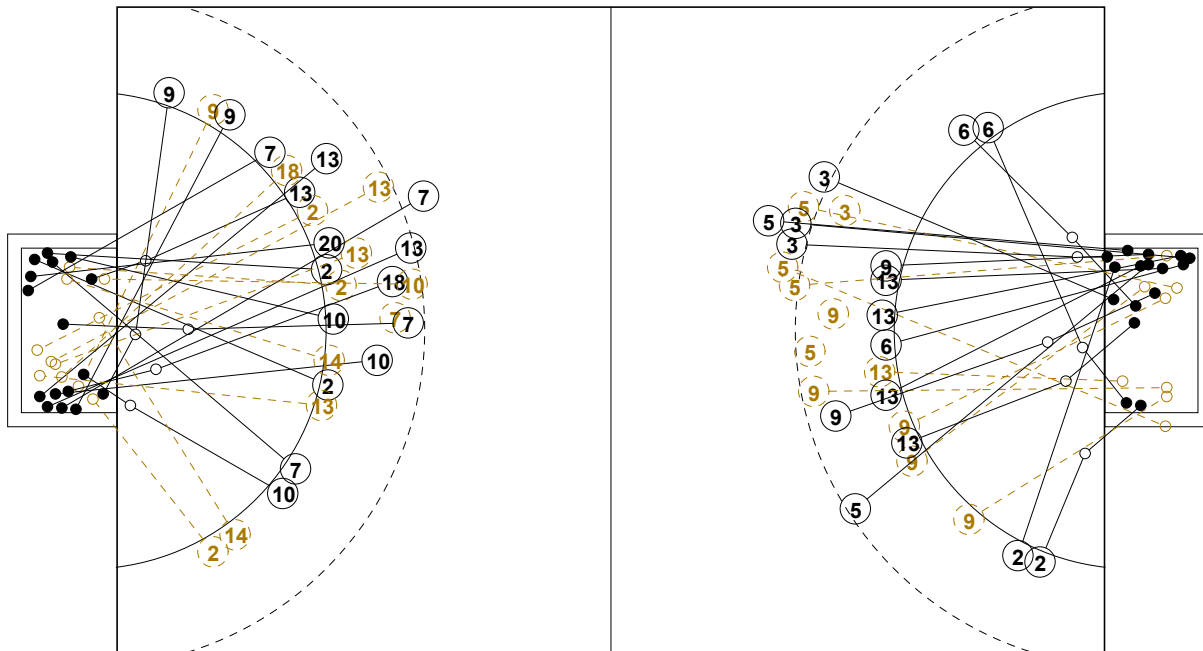

# IV WOMEN'S YOUTH WORLD CHAMPIONSHIP IN MNE PICTORIAL MATCH STATISTICS

ROUND 6

MATCH 35

120816035-21-1/1

1st Half  
17 : 18

2nd Half  
27 : 37

## IV WOMEN'S YOUTH WORLD CHAMPIONSHIP IN MNE