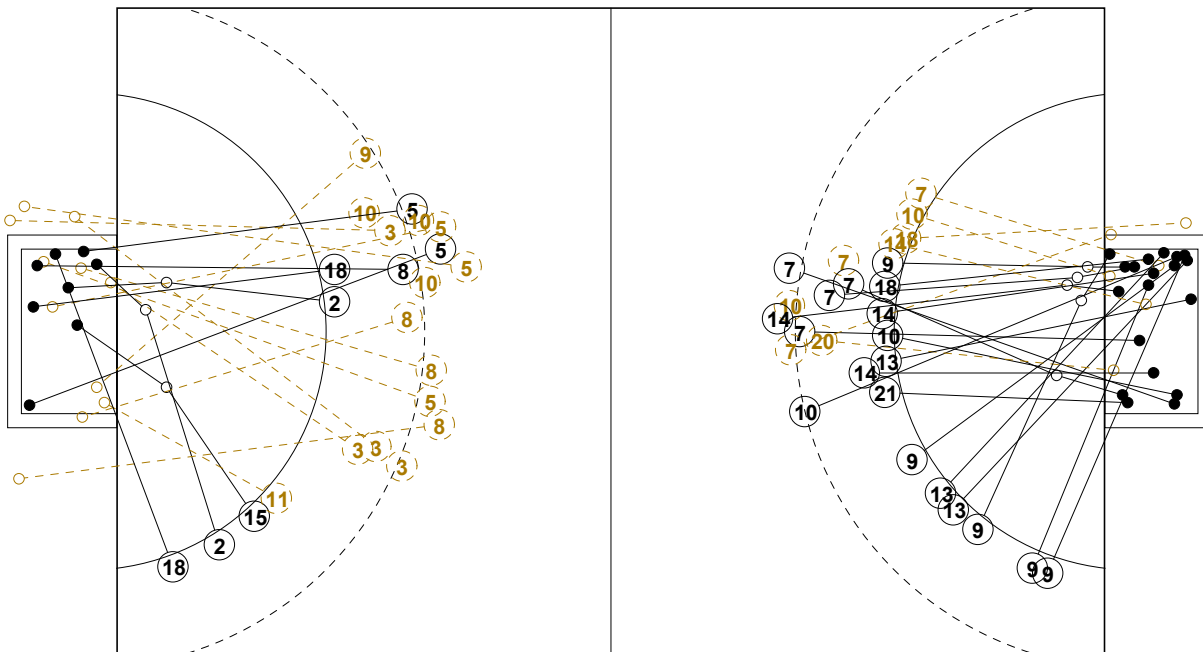

# IV WOMEN'S YOUTH WORLD CHAMPIONSHIP IN MNE PICTORIAL MATCH STATISTICS

ROUND 6

MATCH 35

120816035-21-1/1

1st Half  
17 : 18

2nd Half  
27 : 37

## IV WOMEN'S YOUTH WORLD CHAMPIONSHIP IN MNE