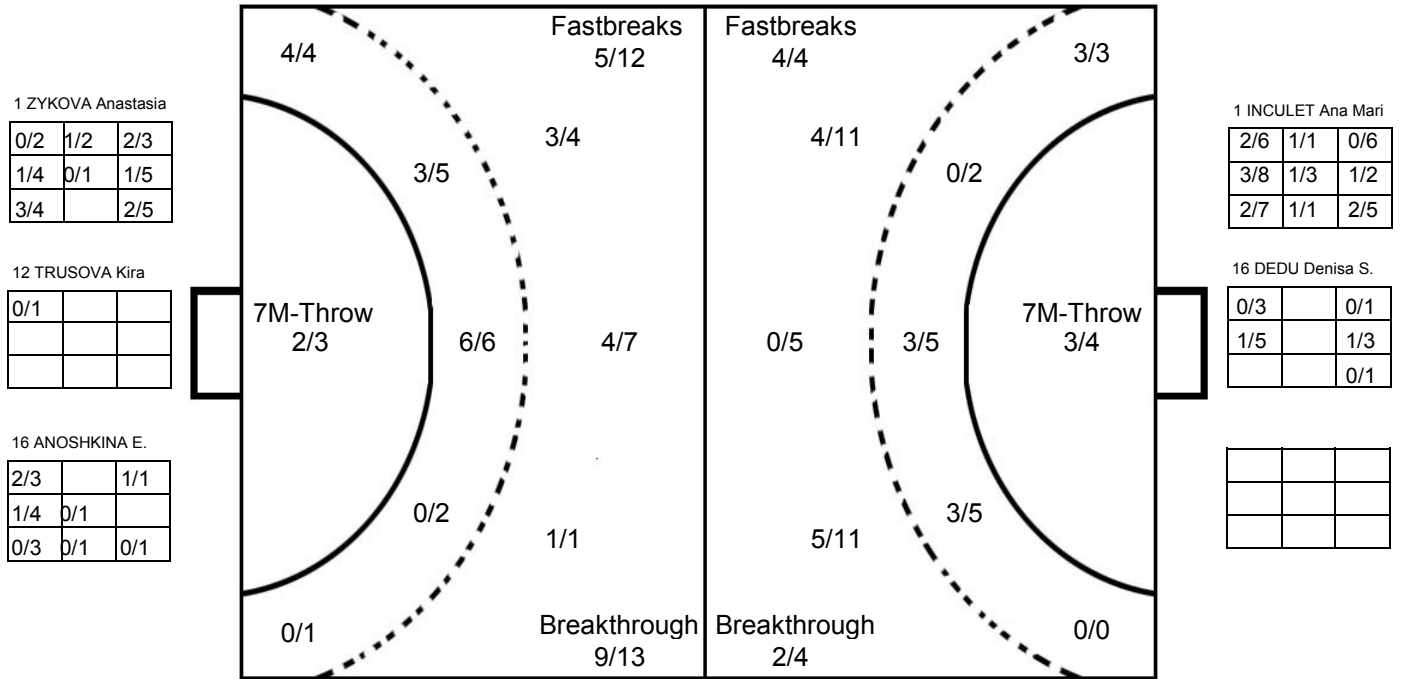

## GOALKEEPER: SAVED/SHOTS

TEAM TOTALS	GOALS	SAVED	MISSED	POST	BLOCKED	TOTAL	RATE(%)
Field Shot	8	7	3	2	5	25	32.0%
Line Shot	6	4			2	12	50.0%
Wing Shot	3					3	100.0%
Fastbreak	4					4	100.0%
Breakthrough	2	2				4	50.0%
Free Throw	1		1			2	50.0%
7M-Throw	3	1				4	75.0%

IV WOMEN'S YOUTH WORLD CHAMPIONSHIP IN MNE

MATCH SHOT REPORT

ROUND 6

MATCH 35

120816035-41-1/1

RUSSIA

Table with 21 columns representing players: 1 ZYKOVA Anastasia, 2 CHERNOVA E., 4 KOZHOKAR Kristin, 7 DMITRIEVA Daria, 9 PAVLOVA Karina, 10 PANKOVICHENKO, 11 IKHNEVA Alena, 12 TRUSOVA Kira, 13 VYAKHIREVA Anna, 14 VEDEKHINA Polina, 15 SISENOVA Karina, 16 ANOSHKINA E., 18 SNOPOVA Irina, 19 MATLASHOVA, 20 BOGDANOVA Daria, 21 PETROVA Evgeniya. Each player has a 3x3 grid for shot statistics and a line for Post-Miss, Block, and other stats.

ROMANIA

Table with 9 columns representing players: 1 INCULET Ana Mari, 2 TANASIE Ana M., 3 TIRON Bianca E., 5 PERIANU Gabriela, 6 GAVRILA Alexandr, 7 AGAPE Victoria, 8 CONSTANTINESCU, 9 PRICOPI Andreea, 10 POPA Laura P., 11 CIOCA Angela, 12 SERBAN Elena, 13 SAFTA Nicoleta, 15 CIRJAN Roxana D., 16 DEDU Denisa S., 18 ORSIVSCHI A. M. Each player has a 3x3 grid for shot statistics and a line for Post-Miss, Block, and other stats.