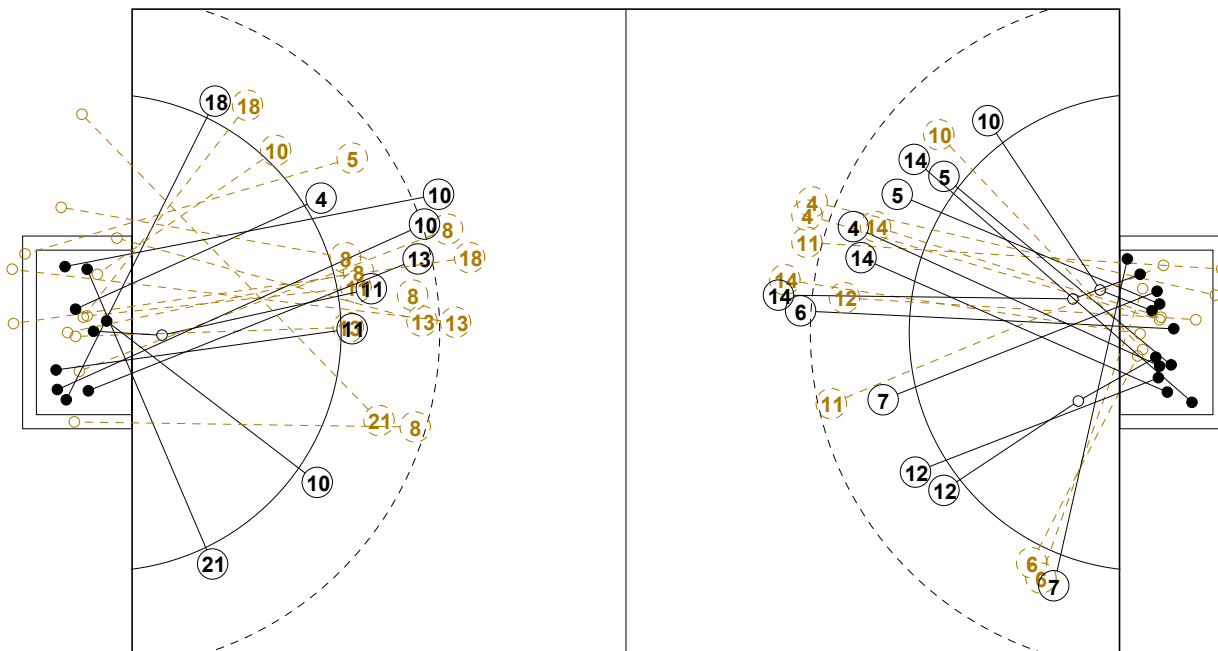

IV WOMEN'S YOUTH WORLD CHAMPIONSHIP IN MNE PICTORIAL MATCH STATISTICS

ROUND 6

MATCH 34

120816034-21-1/1

1st Half
14 : 13

2nd Half
29 : 29

IV WOMEN'S YOUTH WORLD CHAMPIONSHIP IN MNE

INDV/TEAM MATCH STATISTICS

OFFICIAL
HANDBALL
YOUTH WOMEN

PRELIMINARY
ROUND 6

GROUP A
MATCH 34

120816034-14-1/2
Podgorica
21/08/2012 16:00

No.	Name	Field Shot	Line Shot	Wing Shot	Fast Brk.	Brk. Thr.	Free Thr.	7m Thr.	Total	Rate %	ASST.	ERR.	WAR.	2'	D+DR	TIME
CROATIA(CRO)																
<i>(COURT PLAYER)</i>																
2	BOZIC Andrea									0.0%						00:00:00
3	PAVLOVIC Katarin	1/3							1/3	33.3%	1					00:14:41
4	KEZIC Renata	0/1				2/2			2/3	66.7%	1	1				00:12:54
5	BLAZEVIC Valenti		0/1						0/1	0.0%		1				00:26:28
7	VRKLJAN Kika									0.0%						00:03:24
8	MILOSAVLJEVIC De	2/5	0/3		0/1	1/1			3/10	30.0%		2				00:37:10
9	RUNJE Kristina									0.0%						00:01:39
10	MASNIC Silvija	3/7			3/3	1/2			7/12	58.3%	2	5				00:56:47
11	DEBELIC Ana		4/5						4/5	80.0%			1			00:58:19
12	KAPITANOVC Ivana									0.0%						01:00:00
13	MICIJEVIC Camila	2/6	0/1						2/7	28.6%	1	2	1			00:14:21
15	RUNJE Any			0/1					0/1	0.0%						00:23:55
16	BESEN Gabrijela									0.0%						00:00:00
18	TVORIC Nikolina	0/1		1/2				8/9	9/12	75.0%			1	1		00:53:19
19	MAMIE Jositpa									0.0%						00:00:00
21	COVIC Martina		0/1	1/1					1/2	50.0%		1		2		00:56:34
Total		8/23	4/11	2/4	3/4	4/5		8/9	29/56	51.8%	5	12	3	3		
<i>(GOALKEEPER)</i>																
12	KAPITANOVC Ivana	7/11	3/8	4/7	0/9	1/5		0/4	15/44	34.1%						01:00:00
Total		7/11	3/8	4/7	0/9	1/5		0/4	15/44	34.1%						

COURT PLAYER: GOALS/SHOTS

GOALKEEPER: SAVED/SHOTS

TEAM TOTALS	GOALS	SAVED	MISSED	POST	BLOCKED	TOTAL	RATE(%)
Field Shot	8	5	3	3	4	23	34.8%
Line Shot	4	3	2	1	1	11	36.4%
Wing Shot	2	2				4	50.0%
Fastbreak	3	1				4	75.0%
Breakthrough	4	1				5	80.0%
Free Throw							0.0%
7M-Throw	8	1				9	88.9%