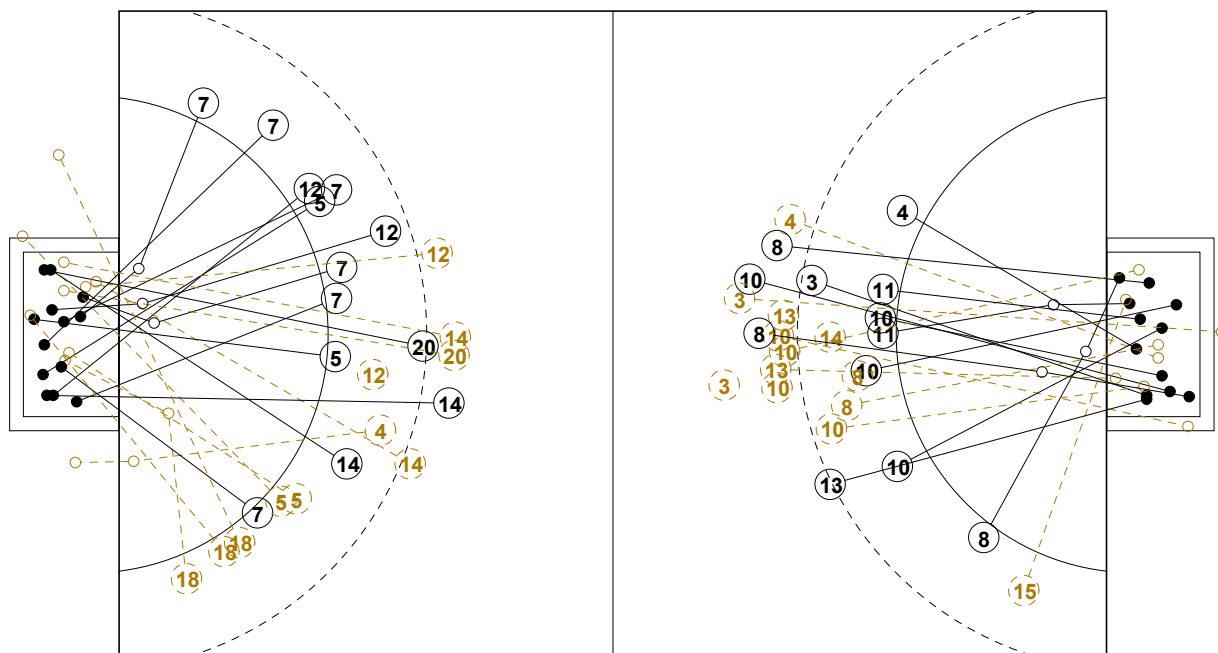

IV WOMEN'S YOUTH WORLD CHAMPIONSHIP IN MNE PICTORIAL MATCH STATISTICS

ROUND 6

MATCH 34

120816034-21-1/1

1st Half
14 : 13

2nd Half
29 : 29

IV WOMEN'S YOUTH WORLD CHAMPIONSHIP IN MNE

INDV/TEAM MATCH STATISTICS

OFFICIAL
HANDBALL
YOUTH WOMEN

PRELIMINARY
ROUND 6

GROUP A
MATCH 34

120816034-14-1/2
Podgorica
21/08/2012 16:00

No.	Name	Field Shot	Line Shot	Wing Shot	Fast Brk.	Brk. Thr.	Free Thr.	7m Thr.	Total	Rate %	ASST.	ERR.	WAR.	2'	D+DR	TIME
CROATIA(CRO)																
<i>(COURT PLAYER)</i>																
2	BOZIC Andrea									0.0%						00:00:00
3	PAVLOVIC Katarin	1/3							1/3	33.3%	1					00:14:41
4	KEZIC Renata	0/1				2/2			2/3	66.7%	1	1				00:12:54
5	BLAZEVIC Valenti		0/1						0/1	0.0%		1				00:26:28
7	VRKLJAN Kika									0.0%						00:03:24
8	MILOSAVLJEVIC De	2/5	0/3		0/1	1/1			3/10	30.0%		2				00:37:10
9	RUNJE Kristina									0.0%						00:01:39
10	MASNIC Silvija	3/7			3/3	1/2			7/12	58.3%	2	5				00:56:47
11	DEBELIC Ana		4/5						4/5	80.0%			1			00:58:19
12	KAPITANOVC Ivana									0.0%						01:00:00
13	MICIJEVIC Camila	2/6	0/1						2/7	28.6%	1	2	1			00:14:21
15	RUNJE Any			0/1					0/1	0.0%						00:23:55
16	BESEN Gabrijela									0.0%						00:00:00
18	TVORIC Nikolina	0/1		1/2				8/9	9/12	75.0%			1	1		00:53:19
19	MAMIE Jositpa									0.0%						00:00:00
21	COVIC Martina		0/1	1/1					1/2	50.0%		1		2		00:56:34
Total		8/23	4/11	2/4	3/4	4/5		8/9	29/56	51.8%	5	12	3	3		
<i>(GOALKEEPER)</i>																
12	KAPITANOVC Ivana	7/11	3/8	4/7	0/9	1/5		0/4	15/44	34.1%						01:00:00
Total		7/11	3/8	4/7	0/9	1/5		0/4	15/44	34.1%						

COURT PLAYER: GOALS/SHOTS

GOALKEEPER: SAVED/SHOTS

TEAM TOTALS	GOALS	SAVED	MISSED	POST	BLOCKED	TOTAL	RATE(%)
Field Shot	8	5	3	3	4	23	34.8%
Line Shot	4	3	2	1	1	11	36.4%
Wing Shot	2	2				4	50.0%
Fastbreak	3	1				4	75.0%
Breakthrough	4	1				5	80.0%
Free Throw							0.0%
7M-Throw	8	1				9	88.9%