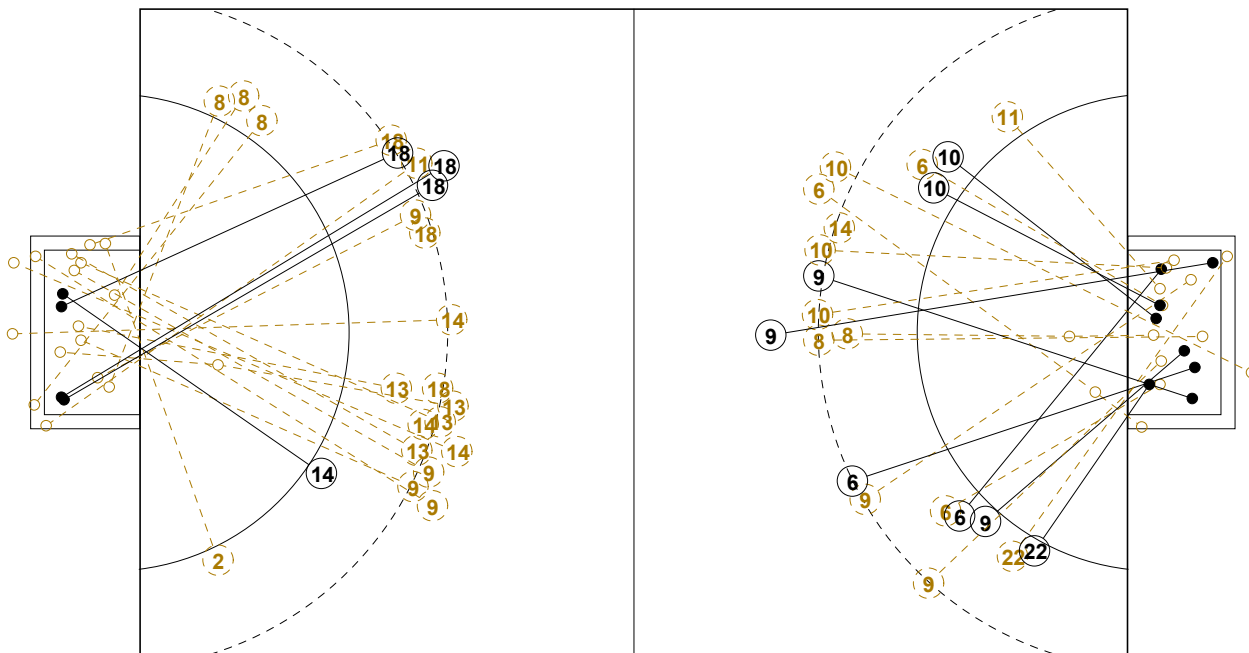

IV WOMEN'S YOUTH WORLD CHAMPIONSHIP IN MNE PICTORIAL MATCH STATISTICS

ROUND 6

MATCH 33

120816033-21-1/1

1st Half
5 : 10

2nd Half
21 : 13

IV WOMEN'S YOUTH WORLD CHAMPIONSHIP IN MNE

INDV/TEAM MATCH STATISTICS

OFFICIAL
HANDBALL
YOUTH WOMEN

PRELIMINARY
ROUND 6

GROUP A
MATCH 33

120816033-14-1/2
Podgorica
21/08/2012 13:45

No.	Name	Field Shot	Line Shot	Wing Shot	Fast Brk.	Brk. Thr.	Free Thr.	7m Thr.	Total	Rate %	ASST.	ERR.	WAR.	2'	D+DR	TIME
HUNGARY(HUN)																
<i>(COURT PLAYER)</i>																
1	FERENCZI Annamar									0.0%						00:00:00
4	PALOTAS Fanni									0.0%						00:00:00
5	SIRIAN Szederke		2/3	0/1					2/4	50.0%		3				00:46:26
6	VIRAG Noemi	0/2			1/1	1/3	1/1		3/7	42.9%		2	1	2		00:51:29
7	TOTH Melinda									0.0%						00:00:00
8	KURUCZ Ivett	1/3							1/3	33.3%		2	1	1	1	00:30:00
9	SZEKERCZES Luca	3/5	1/1			1/1	0/1	3/4	8/12	66.7%		2				00:48:02
10	BARANY Krisztina	0/5	1/1			2/2			3/8	37.5%	1	1		1		00:36:13
11	KORSOS Dorina	0/1		1/3				0/1	1/5	20.0%		2	1	1		00:57:20
12	SZEMEREY Zsofi									0.0%	1					01:00:00
14	MESZAROS Rea	0/1			0/1				0/2	0.0%						00:28:25
15	ERTL Rebeka									0.0%						00:00:00
16	BIRO Blanka									0.0%						00:00:00
17	BUZSAKI Nikolett									0.0%						00:00:00
22	LUKACS Viktoria			2/3	1/1				3/4	75.0%		4		1		00:59:55
77	ACS Anna									0.0%						00:00:00
Total		4/17	4/5	3/7	2/3	4/6	1/2	3/5	21/45	46.7%	2	16	3	6	1	
<i>(GOALKEEPER)</i>																
12	SZEMEREY Zsofi	9/15	3/3	5/7	1/3	0/1	2/2	0/2	20/33	60.6%	1					01:00:00
Total		9/15	3/3	5/7	1/3	0/1	2/2	0/2	20/33	60.6%	1					

COURT PLAYER: GOALS/SHOTS

GOALKEEPER: SAVED/SHOTS

TEAM TOTALS	GOALS	SAVED	MISSED	POST	BLOCKED	TOTAL	RATE(%)
Field Shot	4	7	2	1	3	17	23.5%
Line Shot	4			1		5	80.0%
Wing Shot	3	2	1	1		7	42.9%
Fastbreak	2	1				3	66.7%
Breakthrough	4	2				6	66.7%
Free Throw	1	1				2	50.0%
7M-Throw	3	2				5	60.0%