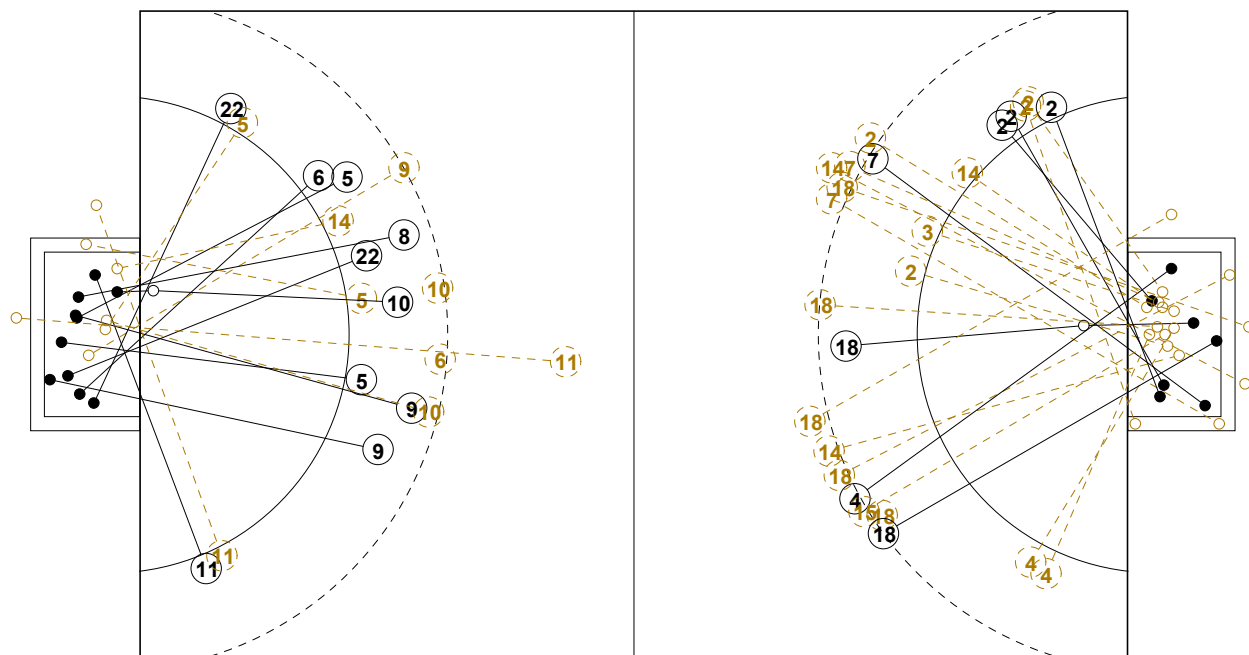

IV WOMEN'S YOUTH WORLD CHAMPIONSHIP IN MNE PICTORIAL MATCH STATISTICS

ROUND 6

MATCH 33

120816033-21-1/1

1st Half
5 : 10

2nd Half
21 : 13

IV WOMEN'S YOUTH WORLD CHAMPIONSHIP IN MNE

INDV/TEAM MATCH STATISTICS

OFFICIAL
HANDBALL
YOUTH WOMEN

PRELIMINARY
ROUND 6

GROUP A
MATCH 33

120816033-14-1/2
Podgorica
21/08/2012 13:45

No.	Name	Field Shot	Line Shot	Wing Shot	Fast Brk.	Brk. Thr.	Free Thr.	7m Thr.	Total	Rate %	ASST.	ERR.	WAR.	2'	D+DR	TIME
HUNGARY(HUN)																
<i>(COURT PLAYER)</i>																
1	FERENCZI Annamar									0.0%						00:00:00
4	PALOTAS Fanni									0.0%						00:00:00
5	SIRIAN Szederke		2/3	0/1					2/4	50.0%		3				00:46:26
6	VIRAG Noemi	0/2			1/1	1/3	1/1		3/7	42.9%		2	1	2		00:51:29
7	TOTH Melinda									0.0%						00:00:00
8	KURUCZ Ivett	1/3							1/3	33.3%		2	1	1	1	00:30:00
9	SZEKERCZES Luca	3/5	1/1			1/1	0/1	3/4	8/12	66.7%		2				00:48:02
10	BARANY Krisztina	0/5	1/1			2/2			3/8	37.5%	1	1		1		00:36:13
11	KORSOS Dorina	0/1		1/3				0/1	1/5	20.0%		2	1	1		00:57:20
12	SZEMEREY Zsofi									0.0%	1					01:00:00
14	MESZAROS Rea	0/1			0/1				0/2	0.0%						00:28:25
15	ERTL Rebeka									0.0%						00:00:00
16	BIRO Blanka									0.0%						00:00:00
17	BUZSAKI Nikolett									0.0%						00:00:00
22	LUKACS Viktoria			2/3	1/1				3/4	75.0%		4		1		00:59:55
77	ACS Anna									0.0%						00:00:00
Total		4/17	4/5	3/7	2/3	4/6	1/2	3/5	21/45	46.7%	2	16	3	6	1	
<i>(GOALKEEPER)</i>																
12	SZEMEREY Zsofi	9/15	3/3	5/7	1/3	0/1	2/2	0/2	20/33	60.6%	1					01:00:00
Total		9/15	3/3	5/7	1/3	0/1	2/2	0/2	20/33	60.6%	1					

COURT PLAYER: GOALS/SHOTS

GOALKEEPER: SAVED/SHOTS

TEAM TOTALS	GOALS	SAVED	MISSED	POST	BLOCKED	TOTAL	RATE(%)
Field Shot	4	7	2	1	3	17	23.5%
Line Shot	4			1		5	80.0%
Wing Shot	3	2	1	1		7	42.9%
Fastbreak	2	1				3	66.7%
Breakthrough	4	2				6	66.7%
Free Throw	1	1				2	50.0%
7M-Throw	3	2				5	60.0%