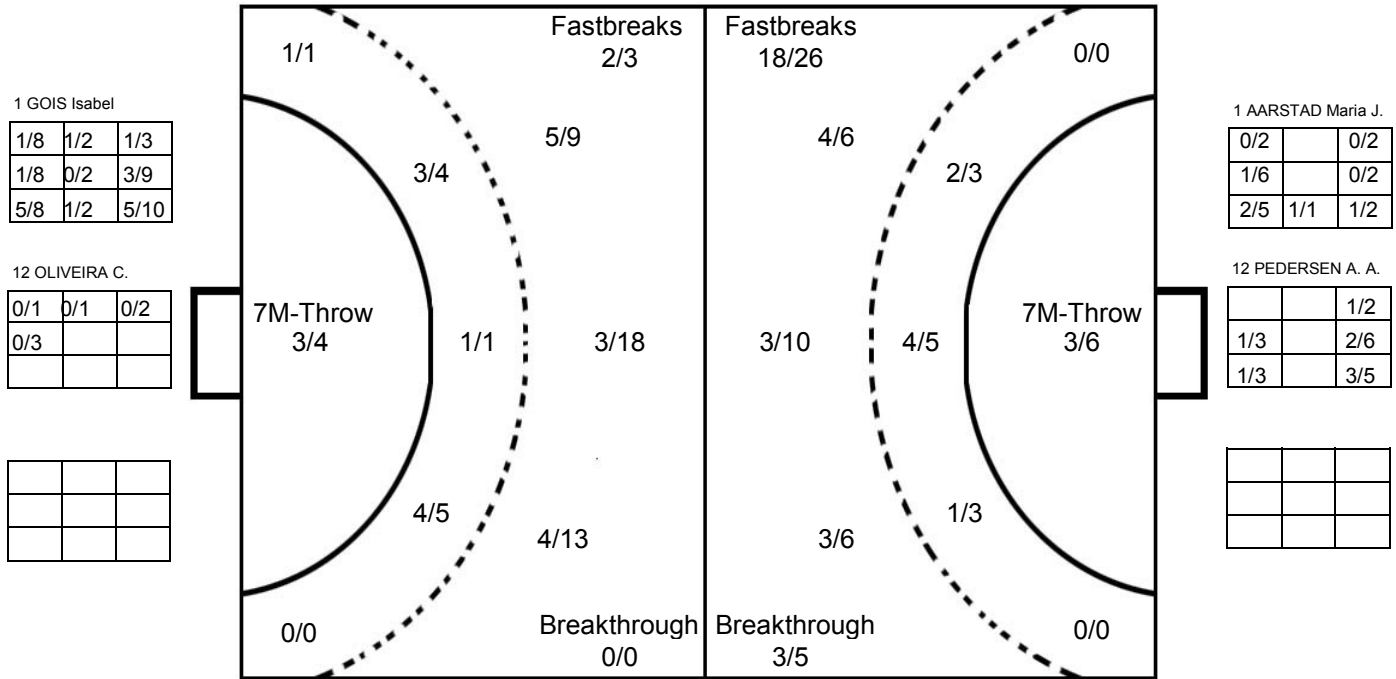

IV WOMEN'S YOUTH WORLD CHAMPIONSHIP IN MNE

MATCH SHOT REPORT

ROUND 5

MATCH 32

120816032-41-1/1

PORTUGAL

1 GOIS Isabel	2 LOPES Mariana	4 FERNANDES Soraia	7 REIS Joana	8 VALENTE Neuza	10 OLIVEIRA Vanessa	11 SOARES Monica	12 OLIVEIRA C.
	1 1			1 1			
	1 3	1		3 1	1	1 2	
	1			2 1	1	1 1	
Post - 0 Miss - 0 Block - 0	Post - 1 Miss - 0 Block - 5	Post - 0 Miss - 0 Block - 0	Post - 2 Miss - 0 Block - 0	Post - 1 Miss - 0 Block - 1	Post - 0 Miss - 0 Block - 0	Post - 0 Miss - 2 Block - 1	Post - 0 Miss - 0 Block - 0
13 SOUSA Sara	14 FALEIRO Mariana	15 GONCALVES Sara	16 JOAO Sofia	17 BARBOSA Barbara	18 MENDES Patricia		
1		1					
Post - 3 Miss - 2 Block - 0	Post - 0 Miss - 0 Block - 0	Post - 1 Miss - 0 Block - 0	Post - 0 Miss - 0 Block - 0	Post - 0 Miss - 0 Block - 0	Post - 0 Miss - 0 Block - 0		

NORWAY

1 AARSTAD Maria J.	2 AUNE Malin I.	4 ARNTZEN Emilie	5 OFTEDAL Hanna B.	7 WAADE Silje K.	8 JACOBSEN Marit	9 HILBY Madeleine	10 OBAIDLI Annikken
		2	1 1	2			1
	1	1	2 1	2	1 1		2 1
		1	1				
Post - 0 Miss - 0 Block - 0	Post - 0 Miss - 0 Block - 0	Post - 0 Miss - 0 Block - 0	Post - 1 Miss - 0 Block - 0	Post - 0 Miss - 3 Block - 0	Post - 0 Miss - 0 Block - 0	Post - 0 Miss - 0 Block - 0	Post - 0 Miss - 2 Block - 0
11 ENKERUD Tonje	12 PEDERSEN A. A.	14 BAKKERUD Ingvild	17 SVENNINGSEN	18 VENN Kristin	19 GROETAN Jenny	22 STOKKE Vilde G.	25 INGSTAD Vilde
					1		1 2 1
2		1		1	1 1	1 2	1 1
		1			1 1	1 2	1 1
Post - 0 Miss - 1 Block - 0	Post - 1 Miss - 0 Block - 0	Post - 0 Miss - 3 Block - 0	Post - 0 Miss - 0 Block - 0	Post - 0 Miss - 0 Block - 0	Post - 0 Miss - 0 Block - 0	Post - 0 Miss - 0 Block - 0	Post - 0 Miss - 0 Block - 0