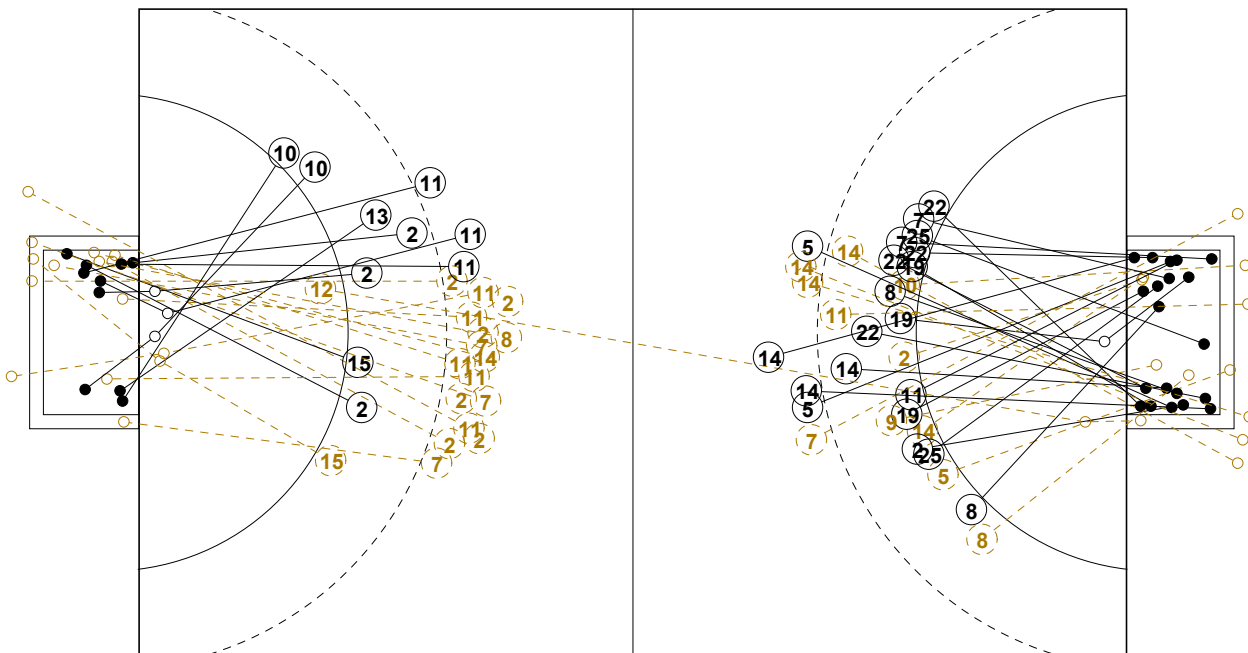

IV WOMEN'S YOUTH WORLD CHAMPIONSHIP IN MNE PICTORIAL MATCH STATISTICS

ROUND 5

MATCH 32

120816032-21-1/1

1st Half
10 : 23

2nd Half
41 : 26

IV WOMEN'S YOUTH WORLD CHAMPIONSHIP IN MNE

INDV/TEAM MATCH STATISTICS

OFFICIAL
HANDBALL
YOUTH WOMEN

PRELIMINARY
ROUND 5

GROUP D
MATCH 32

120816032-14-1/2
Bar
20/08/2012 18:15

No.	Name	Field Shot	Line Shot	Wing Shot	Fast Brk.	Brk. Thr.	Free Thr.	7m Thr.	Total	Rate %	ASST.	ERR.	WAR.	2'	D+DR	TIME
PORTUGAL(POR)																
<i>(COURT PLAYER)</i>																
1	GOIS Isabel									0.0%		1				00:54:16
2	LOPES Mariana	4/12	3/3						7/15	46.7%	2	7		2		00:44:44
4	FERNANDES Soraia		1/1						1/1	100%	1		1	1		00:35:30
7	REIS Joana	0/3							0/3	0.0%		3				00:13:22
8	VALENTE Neuza	4/10	2/2					2/2	8/14	57.1%		1	1			00:46:35
10	OLIVEIRA Vanessa			1/1	1/1				2/2	100%		3				00:45:18
11	SOARES Monica	2/9			1/1		2/2	1/2	6/14	42.9%	1	4				00:40:28
12	OLIVEIRA C.									0.0%						00:05:44
13	SOUSA Sara	0/3	1/2		0/1				1/6	16.7%		2				00:19:10
14	FALEIRO Mariana	0/1							0/1	0.0%	1	1				00:45:37
15	GONCALVES Sara		1/2						1/2	50.0%		1	1			00:22:25
16	JOAO Sofia									0.0%						00:00:00
17	BARBOSA Barbara									0.0%						00:14:39
18	MENDES Patricia									0.0%						00:24:38
Total		10/38	8/10	1/1	2/3		2/2	3/4	26/58	44.8%	5	23	3	3		
<i>(GOALKEEPER)</i>																
1	GOIS Isabel	5/15	3/9		7/21	1/4		2/3	18/52	34.6%		1				00:54:16
12	OLIVEIRA C.		0/1		0/4			0/2	0/7	0.0%						00:05:44
Total		5/15	3/10		7/25	1/4		2/5	18/59	30.5%		1				

COURT PLAYER: GOALS/SHOTS

GOALKEEPER: SAVED/SHOTS

TEAM TOTALS	GOALS	SAVED	MISSED	POST	BLOCKED	TOTAL	RATE(%)
Field Shot	10	12	4	5	7	38	26.3%
Line Shot	8			2		10	80.0%
Wing Shot	1					1	100.0%
Fastbreak	2			1		3	66.7%
Breakthrough							0.0%
Free Throw	2					2	100.0%
7M-Throw	3	1				4	75.0%