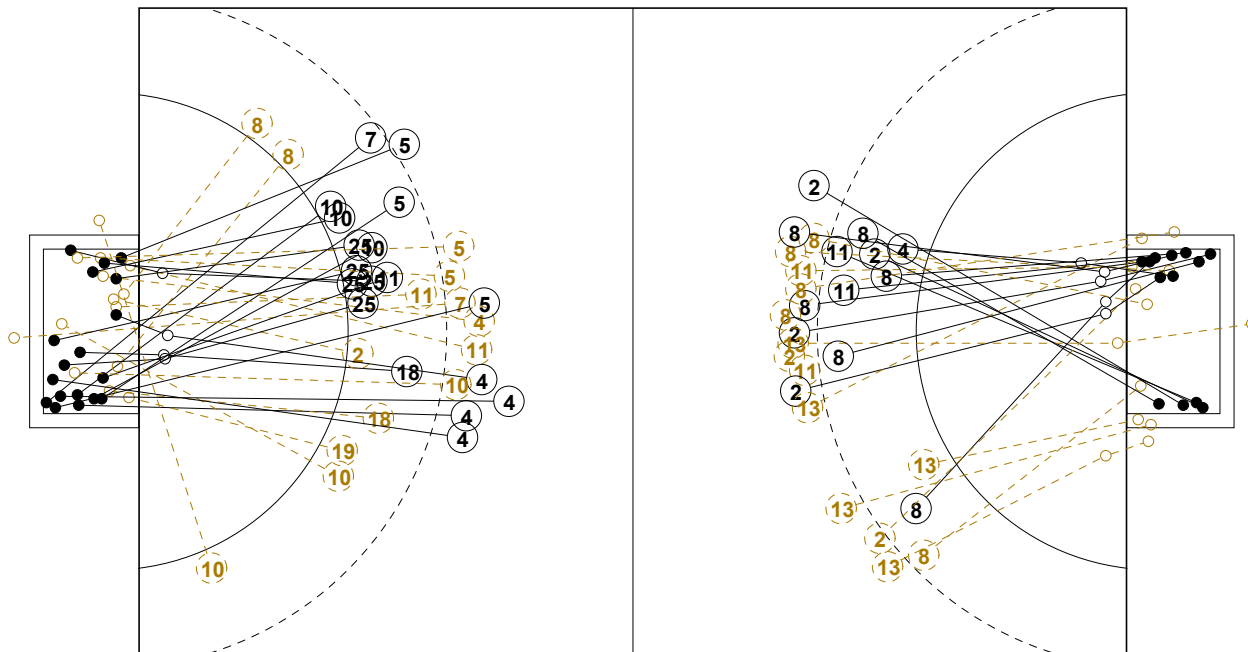

IV WOMEN'S YOUTH WORLD CHAMPIONSHIP IN MNE PICTORIAL MATCH STATISTICS

ROUND 5

MATCH 32

120816032-21-1/1

1st Half
10 : 23

2nd Half
41 : 26

IV WOMEN'S YOUTH WORLD CHAMPIONSHIP IN MNE

INDV/TEAM MATCH STATISTICS

OFFICIAL
HANDBALL
YOUTH WOMEN

PRELIMINARY
ROUND 5

GROUP D
MATCH 32

120816032-14-1/2
Bar
20/08/2012 18:15

No.	Name	Field Shot	Line Shot	Wing Shot	Fast Brk.	Brk. Thr.	Free Thr.	7m Thr.	Total	Rate %	ASST.	ERR.	WAR.	2'	D+DR	TIME
PORTUGAL(POR)																
<i>(COURT PLAYER)</i>																
1	GOIS Isabel									0.0%		1				00:54:16
2	LOPES Mariana	4/12	3/3						7/15	46.7%	2	7		2		00:44:44
4	FERNANDES Soraia		1/1						1/1	100%	1		1	1		00:35:30
7	REIS Joana	0/3							0/3	0.0%		3				00:13:22
8	VALENTE Neuza	4/10	2/2					2/2	8/14	57.1%		1	1			00:46:35
10	OLIVEIRA Vanessa			1/1	1/1				2/2	100%		3				00:45:18
11	SOARES Monica	2/9			1/1		2/2	1/2	6/14	42.9%	1	4				00:40:28
12	OLIVEIRA C.									0.0%						00:05:44
13	SOUSA Sara	0/3	1/2		0/1				1/6	16.7%		2				00:19:10
14	FALEIRO Mariana	0/1							0/1	0.0%	1	1				00:45:37
15	GONCALVES Sara		1/2						1/2	50.0%		1	1			00:22:25
16	JOAO Sofia									0.0%						00:00:00
17	BARBOSA Barbara									0.0%						00:14:39
18	MENDES Patricia									0.0%						00:24:38
Total		10/38	8/10	1/1	2/3		2/2	3/4	26/58	44.8%	5	23	3	3		
<i>(GOALKEEPER)</i>																
1	GOIS Isabel	5/15	3/9		7/21	1/4		2/3	18/52	34.6%		1				00:54:16
12	OLIVEIRA C.		0/1		0/4			0/2	0/7	0.0%						00:05:44
Total		5/15	3/10		7/25	1/4		2/5	18/59	30.5%		1				

COURT PLAYER: GOALS/SHOTS

GOALKEEPER: SAVED/SHOTS

TEAM TOTALS	GOALS	SAVED	MISSED	POST	BLOCKED	TOTAL	RATE(%)
Field Shot	10	12	4	5	7	38	26.3%
Line Shot	8			2		10	80.0%
Wing Shot	1					1	100.0%
Fastbreak	2			1		3	66.7%
Breakthrough							0.0%
Free Throw	2					2	100.0%
7M-Throw	3	1				4	75.0%