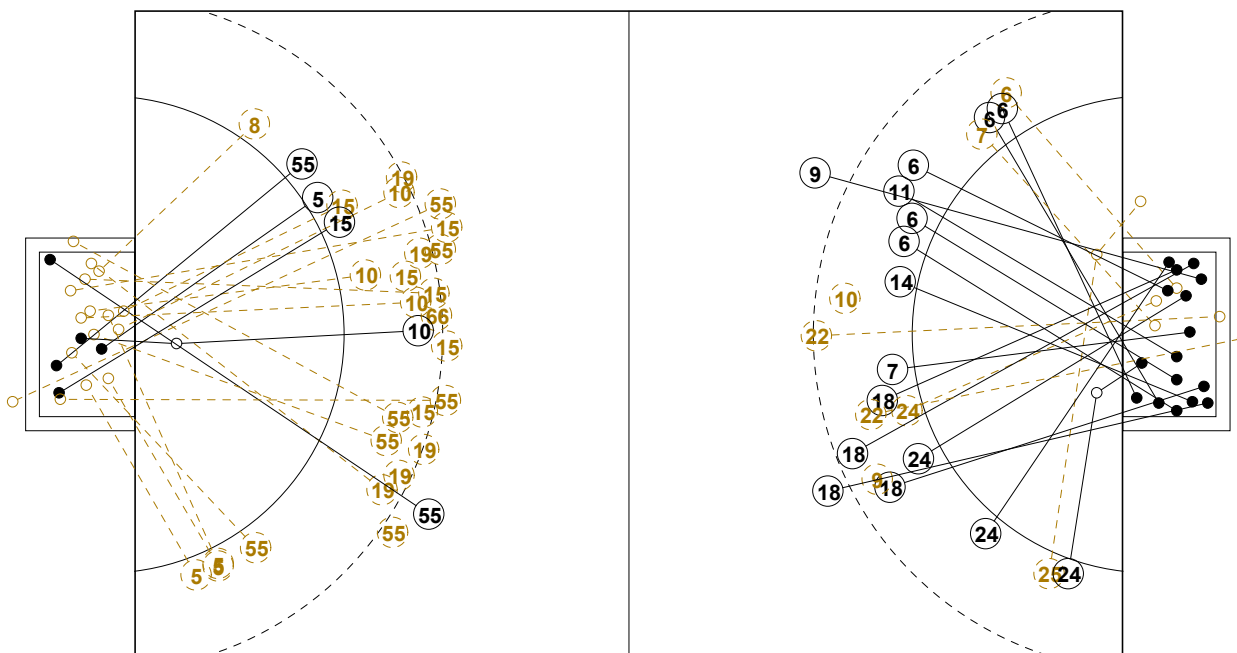

IV WOMEN'S YOUTH WORLD CHAMPIONSHIP IN MNE PICTORIAL MATCH STATISTICS

ROUND 5

MATCH 31

120816031-21-1/1

1st Half
13 : 10

2nd Half
16 : 30

IV WOMEN'S YOUTH WORLD CHAMPIONSHIP IN MNE

INDV/TEAM MATCH STATISTICS

OFFICIAL
HANDBALL
YOUTH WOMEN

PRELIMINARY
ROUND 5

GROUP C
MATCH 31

120816031-14-1/2
Podgorica
20/08/2012 20:30

No.	Name	Field Shot	Line Shot	Wing Shot	Fast Brk.	Brk. Thr.	Free Thr.	7m Thr.	Total	Rate %	ASST.	ERR.	WAR.	2'	D+DR	TIME
CZECH(CZE)																
<i>(COURT PLAYER)</i>																
1	SIBROVA Eliska									0.0%		1				00:55:32
2	BELOHOUKOVKA Ade									0.0%						00:00:00
4	SEKULOVA Michael									0.0%						00:51:07
5	KAMENAROVA Denis		1/1	1/4					2/5	40.0%		1		1		00:59:55
6	SKRIVANKOVA Sim		0/1	0/2					0/3	0.0%		2				00:45:12
8	VLACHOVA Andrea			0/1					0/1	0.0%						00:14:07
10	TRUMPESOVA Jarmi	1/4	0/1			2/2		1/1	4/8	50.0%		1				00:20:28
11	SLOVAKOVA Kateri									0.0%						00:00:00
12	KUDIACKOVA Petra									0.0%						00:04:28
13	FRYCAKOVA Tereza									0.0%						00:00:00
15	JACKOVA Eliska	1/9	0/2			1/1			2/12	16.7%		1				00:48:40
16	NOVAKOVA Anna									0.0%						00:00:00
19	POKORNA Tereza	1/10	1/1					2/4	4/15	26.7%		1	1	2		00:41:33
28	VLKOVA Krystina									0.0%						00:00:00
55	JERABKOVA Market	2/6	0/2	0/1		2/2	0/2	0/1	4/14	28.6%				1		00:42:04
66	JANSOVA Nikola	0/2						0/1	0/3	0.0%		3				00:36:14
Total		5/31	2/8	1/8		5/5	0/2	3/7	16/61	26.2%		10	2	3		
<i>(GOALKEEPER)</i>																
1	SIBROVA Eliska	1/7	1/8	2/7	1/5	1/5		1/3	7/35	20.0%		1				00:55:32
12	KUDIACKOVA Petra		0/1			0/1			0/2	0.0%						00:04:28
Total		1/7	1/9	2/7	1/5	1/6		1/3	7/37	18.9%		1				

COURT PLAYER: GOALS/SHOTS

GOALKEEPER: SAVED/SHOTS

TEAM TOTALS	GOALS	SAVED	MISSED	POST	BLOCKED	TOTAL	RATE(%)
Field Shot	5	10	2		14	31	16.1%
Line Shot	2	3		1	2	8	25.0%
Wing Shot	1	6		1		8	12.5%
Fastbreak							0.0%
Breakthrough	5					5	100.0%
Free Throw		1	1			2	0.0%
7M-Throw	3	3		1		7	42.9%