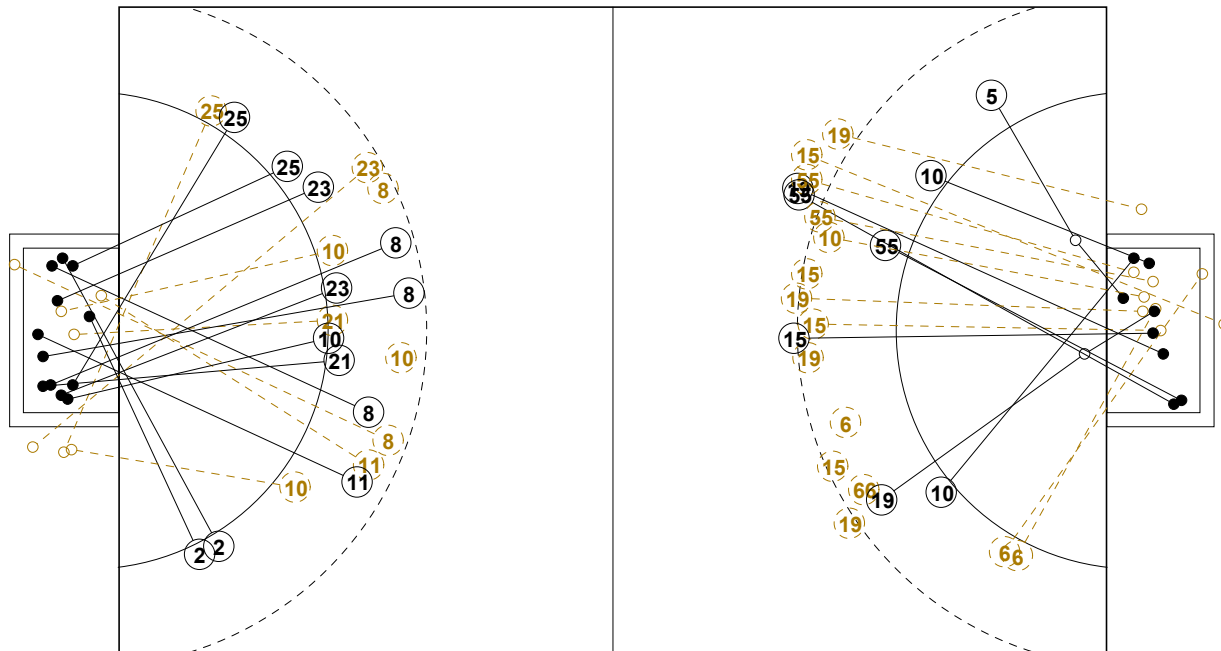

IV WOMEN'S YOUTH WORLD CHAMPIONSHIP IN MNE PICTORIAL MATCH STATISTICS

ROUND 5

MATCH 31

120816031-21-1/1

1st Half
13 : 10

2nd Half
16 : 30

IV WOMEN'S YOUTH WORLD CHAMPIONSHIP IN MNE

INDV/TEAM MATCH STATISTICS

OFFICIAL
HANDBALL
YOUTH WOMEN

PRELIMINARY
ROUND 5

GROUP C
MATCH 31

120816031-14-1/2
Podgorica
20/08/2012 20:30

No.	Name	Field Shot	Line Shot	Wing Shot	Fast Brk.	Brk. Thr.	Free Thr.	7m Thr.	Total	Rate %	ASST.	ERR.	WAR.	2'	D+DR	TIME
CZECH(CZE)																
<i>(COURT PLAYER)</i>																
1	SIBROVA Eliska									0.0%		1				00:55:32
2	BELOHOUKOVKA Ade									0.0%						00:00:00
4	SEKULOVA Michael									0.0%						00:51:07
5	KAMENAROVA Denis		1/1	1/4					2/5	40.0%		1		1		00:59:55
6	SKRIVANKOVA Sim		0/1	0/2					0/3	0.0%		2				00:45:12
8	VLACHOVA Andrea			0/1					0/1	0.0%						00:14:07
10	TRUMPESOVA Jarmi	1/4	0/1			2/2		1/1	4/8	50.0%		1				00:20:28
11	SLOVAKOVA Kateri									0.0%						00:00:00
12	KUDIACKOVA Petra									0.0%						00:04:28
13	FRYCAKOVA Tereza									0.0%						00:00:00
15	JACKOVA Eliska	1/9	0/2			1/1			2/12	16.7%		1				00:48:40
16	NOVAKOVA Anna									0.0%						00:00:00
19	POKORNA Tereza	1/10	1/1					2/4	4/15	26.7%		1	1	2		00:41:33
28	VLKOVA Krystina									0.0%						00:00:00
55	JERABKOVA Market	2/6	0/2	0/1		2/2	0/2	0/1	4/14	28.6%				1		00:42:04
66	JANSOVA Nikola	0/2						0/1	0/3	0.0%		3				00:36:14
Total		5/31	2/8	1/8		5/5	0/2	3/7	16/61	26.2%		10	2	3		
<i>(GOALKEEPER)</i>																
1	SIBROVA Eliska	1/7	1/8	2/7	1/5	1/5		1/3	7/35	20.0%		1				00:55:32
12	KUDIACKOVA Petra		0/1			0/1			0/2	0.0%						00:04:28
Total		1/7	1/9	2/7	1/5	1/6		1/3	7/37	18.9%		1				

COURT PLAYER: GOALS/SHOTS

GOALKEEPER: SAVED/SHOTS

TEAM TOTALS	GOALS	SAVED	MISSED	POST	BLOCKED	TOTAL	RATE(%)
Field Shot	5	10	2		14	31	16.1%
Line Shot	2	3		1	2	8	25.0%
Wing Shot	1	6		1		8	12.5%
Fastbreak							0.0%
Breakthrough	5					5	100.0%
Free Throw		1	1			2	0.0%
7M-Throw	3	3		1		7	42.9%