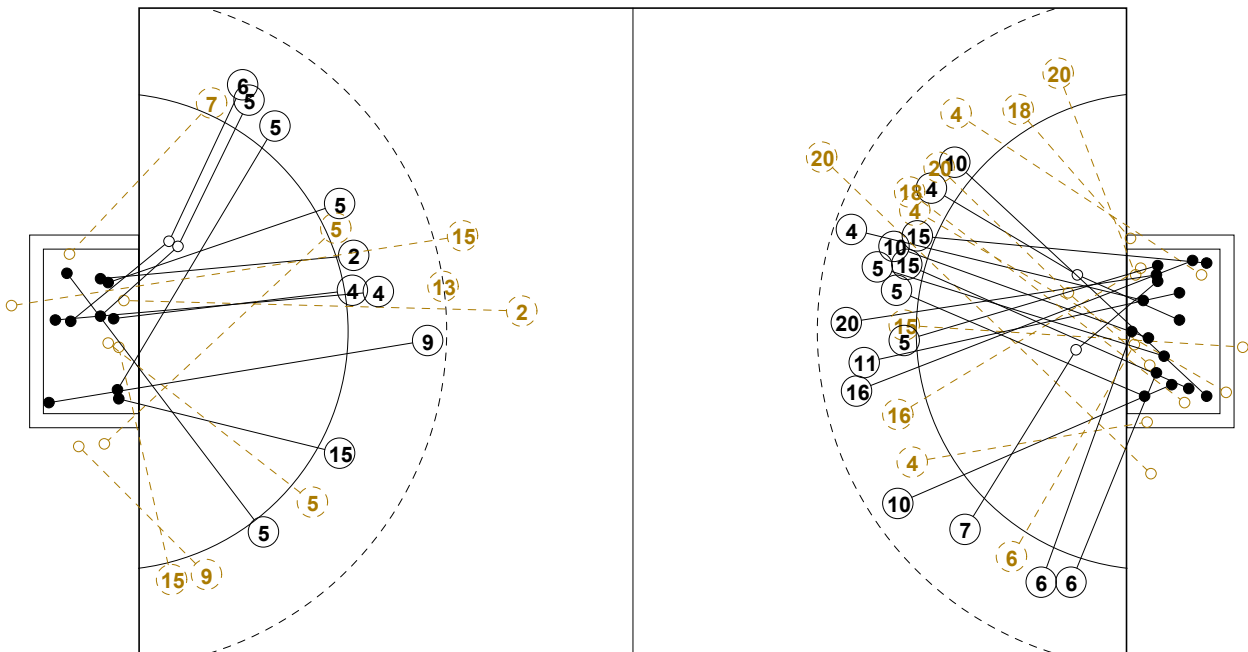

IV WOMEN'S YOUTH WORLD CHAMPIONSHIP IN MNE PICTORIAL MATCH STATISTICS

ROUND 1

MATCH 2

120816002-21-1/1

1st Half
15 : 6

2nd Half
17 : 33

IV WOMEN'S YOUTH WORLD CHAMPIONSHIP IN MNE

INDV/TEAM MATCH STATISTICS

OFFICIAL
HANDBALL
YOUTH WOMEN

PRELIMINARY
ROUND 1

GROUP A
MATCH 2

120816002-14-1/2
Podgorica
16/08/2012 16:00

No.	Name	Field Shot	Line Shot	Wing Shot	Fast Brk.	Brk. Thr.	Free Thr.	7m Thr.	Total	Rate %	ASST.	ERR.	WAR.	2'	D+DR	TIME
NETHERLANDS(NED)																
<i>(COURT PLAYER)</i>																
1	ZIMMERMAN Kristy									0.0%		2				00:30:00
2	VANDEWALL Jannek									0.0%	1	1				00:30:00
4	SMITS Inger	1/1	0/1		2/4	2/2			5/8	62.5%	2	1				00:23:10
5	MICHELSEN Celin		2/4		3/3				5/7	71.4%						00:25:00
6	VOLLEBREGT Kelly			2/3					2/3	66.7%		1	1			00:30:00
7	PAVKOVIC Ana				3/3				3/3	100%		2				00:41:45
8	LOGTENBERG Charl									0.0%						00:12:05
9	VANDEWALL Loes	0/1			0/2	1/1		3/3	4/7	57.1%	1	3				00:12:29
10	WILMSEN Melissa	1/1		1/1	2/2				4/4	100%			1	1		00:35:14
11	DE RUIJTER Jamy	0/1	2/2			1/1			3/4	75.0%	1	1	1			00:19:47
14	DULFER Kelly	0/2			0/1				0/3	0.0%	4	2		1		00:27:47
15	TER ELST Priscil		2/3						2/3	66.7%						00:25:53
16	LOCKHORST Roos		1/2						1/2	50.0%	1	1				00:30:00
18	DEKKER Esmee			0/1	1/4				1/5	20.0%		1				00:29:52
20	STRUJIS Maxime	1/3		0/1	1/1	0/1		1/2	3/8	37.5%	1					00:45:36
Total		3/9	7/12	3/6	12/20	4/5		4/5	33/57	57.9%	11	15	3	2		
<i>(GOALKEEPER)</i>																
1	ZIMMERMAN Kristy	1/3	2/2	3/4	0/1	2/3		1/2	9/15	60.0%		2				00:30:00
2	VANDEWALL Jannek	1/2	0/3	1/3		2/6		1/2	5/16	31.3%	1	1				00:30:00
Total		2/5	2/5	4/7	0/1	4/9		2/4	14/31	45.2%	1	3				

COURT PLAYER: GOALS/SHOTS

GOALKEEPER: SAVED/SHOTS

TEAM TOTALS	GOALS	SAVED	MISSED	POST	BLOCKED	TOTAL	RATE(%)
Field Shot	3	3	2	1		9	33.3%
Line Shot	7	2	2	1		12	58.3%
Wing Shot	3	2		1		6	50.0%
Fastbreak	12	7		1		20	60.0%
Breakthrough	4	1				5	80.0%
Free Throw							0.0%
7M-Throw	4			1		5	80.0%