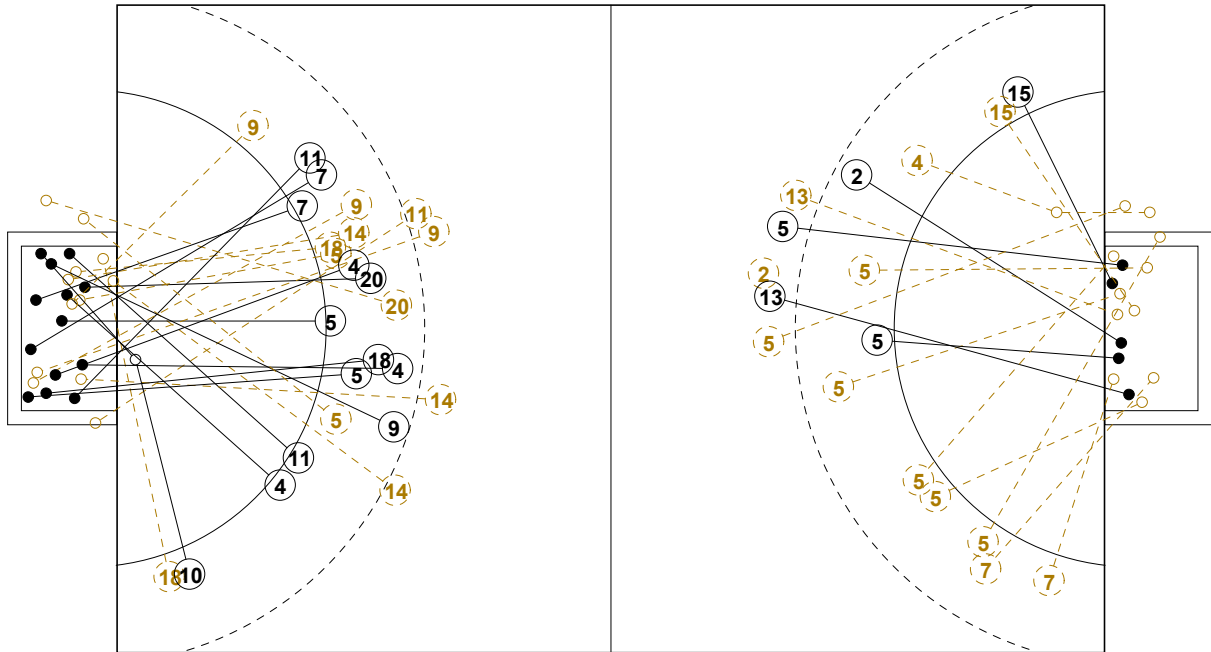

IV WOMEN'S YOUTH WORLD CHAMPIONSHIP IN MNE PICTORIAL MATCH STATISTICS

ROUND 1

MATCH 2

120816002-21-1/1

1st Half
15 : 6

2nd Half
17 : 33

IV WOMEN'S YOUTH WORLD CHAMPIONSHIP IN MNE

INDV/TEAM MATCH STATISTICS

OFFICIAL
HANDBALL
YOUTH WOMEN

PRELIMINARY
ROUND 1

GROUP A
MATCH 2

120816002-14-1/2
Podgorica
16/08/2012 16:00

No.	Name	Field Shot	Line Shot	Wing Shot	Fast Brk.	Brk. Thr.	Free Thr.	7m Thr.	Total	Rate %	ASST.	ERR.	WAR.	2'	D+DR	TIME
NETHERLANDS(NED)																
<i>(COURT PLAYER)</i>																
1	ZIMMERMAN Kristy									0.0%		2				00:30:00
2	VANDEWALL Jannek									0.0%	1	1				00:30:00
4	SMITS Inger	1/1	0/1		2/4	2/2			5/8	62.5%	2	1				00:23:10
5	MICHELSEN Celin		2/4		3/3				5/7	71.4%						00:25:00
6	VOLLEBREGT Kelly			2/3					2/3	66.7%		1	1			00:30:00
7	PAVKOVIC Ana				3/3				3/3	100%		2				00:41:45
8	LOGTENBERG Charl									0.0%						00:12:05
9	VANDEWALL Loes	0/1			0/2	1/1		3/3	4/7	57.1%	1	3				00:12:29
10	WILMSEN Melissa	1/1		1/1	2/2				4/4	100%			1	1		00:35:14
11	DE RUIJTER Jamy	0/1	2/2			1/1			3/4	75.0%	1	1	1			00:19:47
14	DULFER Kelly	0/2			0/1				0/3	0.0%	4	2		1		00:27:47
15	TER ELST Priscil		2/3						2/3	66.7%						00:25:53
16	LOCKHORST Roos		1/2						1/2	50.0%	1	1				00:30:00
18	DEKKER Esmee			0/1	1/4				1/5	20.0%		1				00:29:52
20	STRUJIS Maxime	1/3		0/1	1/1	0/1		1/2	3/8	37.5%	1					00:45:36
Total		3/9	7/12	3/6	12/20	4/5		4/5	33/57	57.9%	11	15	3	2		
<i>(GOALKEEPER)</i>																
1	ZIMMERMAN Kristy	1/3	2/2	3/4	0/1	2/3		1/2	9/15	60.0%		2				00:30:00
2	VANDEWALL Jannek	1/2	0/3	1/3		2/6		1/2	5/16	31.3%	1	1				00:30:00
Total		2/5	2/5	4/7	0/1	4/9		2/4	14/31	45.2%	1	3				

COURT PLAYER: GOALS/SHOTS

GOALKEEPER: SAVED/SHOTS

TEAM TOTALS	GOALS	SAVED	MISSED	POST	BLOCKED	TOTAL	RATE(%)
Field Shot	3	3	2	1		9	33.3%
Line Shot	7	2	2	1		12	58.3%
Wing Shot	3	2		1		6	50.0%
Fastbreak	12	7		1		20	60.0%
Breakthrough	4	1				5	80.0%
Free Throw							0.0%
7M-Throw	4			1		5	80.0%