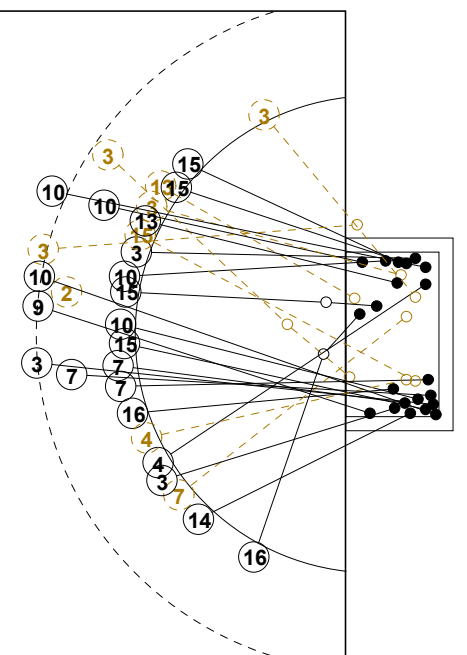

IV WOMEN'S YOUTH WORLD CHAMPIONSHIP IN MNE PICTORIAL MATCH STATISTICS

ROUND 4

MATCH 28

120816028-21-1/1

1st Half
12 : 14

2nd Half
26 : 33

IV WOMEN'S YOUTH WORLD CHAMPIONSHIP IN MNE

INDV/TEAM MATCH STATISTICS

OFFICIAL
HANDBALL
YOUTH WOMEN

PRELIMINARY
ROUND 4

GROUP D
MATCH 28

120816028-14-1/2
Bar
19/08/2012 16:00

No.	Name	Field Shot	Line Shot	Wing Shot	Fast Brk.	Brk. Thr.	Free Thr.	7m Thr.	Total	Rate %	ASST.	ERR.	WAR.	2'	D+DR	TIME
JAPAN(JPN)																
<i>(COURT PLAYER)</i>																
1	MIZUOCHI Moeka									0.0%		1				00:55:59
2	FUJIOKA Miki	0/2	0/1						0/3	0.0%						00:00:26
3	SASAKI Haruno	1/6	1/5	0/1	2/2			1/2	5/16	31.3%	3	1				00:52:40
4	KAWARABATA Yuko					1/2			1/2	50.0%	2		1			00:24:49
5	FUKATA Ayaka									0.0%						00:00:00
6	WATABIKI Sae									0.0%						00:08:28
7	TSUKIYAMA Ami	0/2	2/2		2/3				4/7	57.1%	5	3				01:00:00
8	KISHI Rika									0.0%						00:00:38
9	MITA Miki	1/1							1/1	100%						00:03:04
10	TAMURA Misaki	3/4	1/1	1/1	4/4	0/1			9/11	81.8%	1	1		1		00:54:37
11	MIZUTANI Yukina									0.0%						00:00:00
12	MORIMURA Miku									0.0%						00:04:01
13	TANI Haruka		1/1		1/1	0/1		1/1	3/4	75.0%	2	2	1			00:57:34
14	NAKASHIMA Sarina					1/1			1/1	100%		1				00:03:01
15	MORI Yuki		2/2		3/4	1/3			6/9	66.7%	4	4				00:50:43
16	KAWANO Moe			1/2	2/2				3/4	75.0%	2					00:40:01
Total		5/15	7/12	2/4	14/16	3/8		2/3	33/58	56.9%	19	13	2	1		
<i>(GOALKEEPER)</i>																
1	MIZUOCHI Moeka	6/11	6/11	1/1	2/8	1/6		0/2	16/39	41.0%		1				00:55:59
12	MORIMURA Miku		0/2					0/1	0/3	0.0%						00:04:01
Total		6/11	6/13	1/1	2/8	1/6		0/3	16/42	38.1%		1				

COURT PLAYER: GOALS/SHOTS

GOALKEEPER: SAVED/SHOTS

TEAM TOTALS	GOALS	SAVED	MISSED	POST	BLOCKED	TOTAL	RATE(%)
Field Shot	5	4	4	1	1	15	33.3%
Line Shot	7	5				12	58.3%
Wing Shot	2	1	1			4	50.0%
Fastbreak	14	2				16	87.5%
Breakthrough	3	3		2		8	37.5%
Free Throw							0.0%
7M-Throw	2	1				3	66.7%