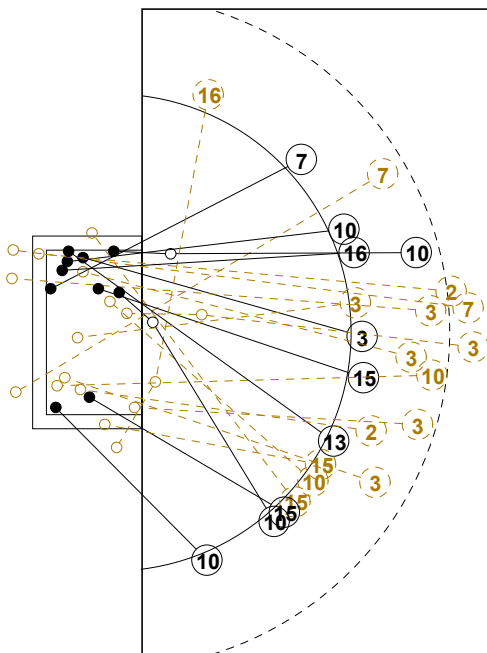

IV WOMEN'S YOUTH WORLD CHAMPIONSHIP IN MNE PICTORIAL MATCH STATISTICS

ROUND 4

MATCH 28

120816028-21-1/1

1st Half
12 : 14

2nd Half
26 : 33

IV WOMEN'S YOUTH WORLD CHAMPIONSHIP IN MNE

INDV/TEAM MATCH STATISTICS

OFFICIAL
HANDBALL
YOUTH WOMEN

PRELIMINARY
ROUND 4

GROUP D
MATCH 28

120816028-14-1/2
Bar
19/08/2012 16:00

No.	Name	Field Shot	Line Shot	Wing Shot	Fast Brk.	Brk. Thr.	Free Thr.	7m Thr.	Total	Rate %	ASST.	ERR.	WAR.	2'	D+DR	TIME
JAPAN(JPN)																
<i>(COURT PLAYER)</i>																
1	MIZUOCHI Moeka									0.0%		1				00:55:59
2	FUJIOKA Miki	0/2	0/1						0/3	0.0%						00:00:26
3	SASAKI Haruno	1/6	1/5	0/1	2/2			1/2	5/16	31.3%	3	1				00:52:40
4	KAWARABATA Yuko					1/2			1/2	50.0%	2		1			00:24:49
5	FUKATA Ayaka									0.0%						00:00:00
6	WATABIKI Sae									0.0%						00:08:28
7	TSUKIYAMA Ami	0/2	2/2		2/3				4/7	57.1%	5	3				01:00:00
8	KISHI Rika									0.0%						00:00:38
9	MITA Miki	1/1							1/1	100%						00:03:04
10	TAMURA Misaki	3/4	1/1	1/1	4/4	0/1			9/11	81.8%	1	1		1		00:54:37
11	MIZUTANI Yukina									0.0%						00:00:00
12	MORIMURA Miku									0.0%						00:04:01
13	TANI Haruka		1/1		1/1	0/1		1/1	3/4	75.0%	2	2	1			00:57:34
14	NAKASHIMA Sarina					1/1			1/1	100%		1				00:03:01
15	MORI Yuki		2/2		3/4	1/3			6/9	66.7%	4	4				00:50:43
16	KAWANO Moe			1/2	2/2				3/4	75.0%	2					00:40:01
Total		5/15	7/12	2/4	14/16	3/8		2/3	33/58	56.9%	19	13	2	1		
<i>(GOALKEEPER)</i>																
1	MIZUOCHI Moeka	6/11	6/11	1/1	2/8	1/6		0/2	16/39	41.0%		1				00:55:59
12	MORIMURA Miku		0/2					0/1	0/3	0.0%						00:04:01
Total		6/11	6/13	1/1	2/8	1/6		0/3	16/42	38.1%		1				

COURT PLAYER: GOALS/SHOTS

GOALKEEPER: SAVED/SHOTS

TEAM TOTALS	GOALS	SAVED	MISSED	POST	BLOCKED	TOTAL	RATE(%)
Field Shot	5	4	4	1	1	15	33.3%
Line Shot	7	5				12	58.3%
Wing Shot	2	1	1			4	50.0%
Fastbreak	14	2				16	87.5%
Breakthrough	3	3		2		8	37.5%
Free Throw							0.0%
7M-Throw	2	1				3	66.7%