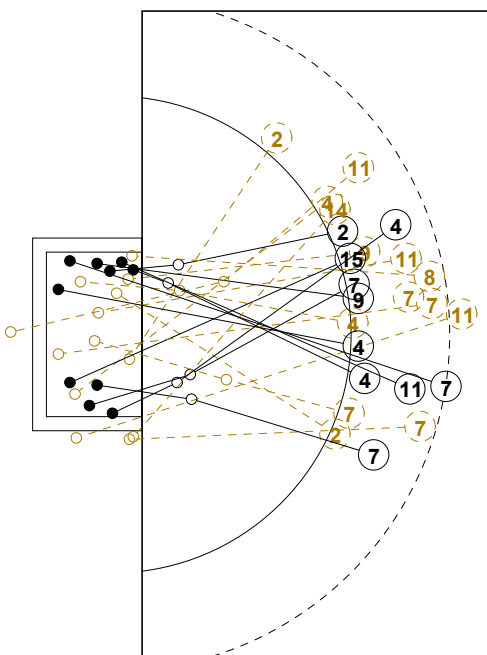

IV WOMEN'S YOUTH WORLD CHAMPIONSHIP IN MNE PICTORIAL MATCH STATISTICS

ROUND 4

MATCH 28

120816028-21-1/1

1st Half
12 : 14

2nd Half
26 : 33

IV WOMEN'S YOUTH WORLD CHAMPIONSHIP IN MNE

INDV/TEAM MATCH STATISTICS

OFFICIAL
HANDBALL
YOUTH WOMEN

PRELIMINARY
ROUND 4

GROUP D
MATCH 28

120816028-14-1/2
Bar
19/08/2012 16:00

No.	Name	Field Shot	Line Shot	Wing Shot	Fast Brk.	Brk. Thr.	Free Thr.	7m Thr.	Total	Rate %	ASST.	ERR.	WAR.	2'	D+DR	TIME
JAPAN(JPN)																
<i>(COURT PLAYER)</i>																
1	MIZUOCHI Moeka									0.0%		1				00:55:59
2	FUJIOKA Miki	0/2	0/1						0/3	0.0%						00:00:26
3	SASAKI Haruno	1/6	1/5	0/1	2/2			1/2	5/16	31.3%	3	1				00:52:40
4	KAWARABATA Yuko					1/2			1/2	50.0%	2		1			00:24:49
5	FUKATA Ayaka									0.0%						00:00:00
6	WATABIKI Sae									0.0%						00:08:28
7	TSUKIYAMA Ami	0/2	2/2		2/3				4/7	57.1%	5	3				01:00:00
8	KISHI Rika									0.0%						00:00:38
9	MITA Miki	1/1							1/1	100%						00:03:04
10	TAMURA Misaki	3/4	1/1	1/1	4/4	0/1			9/11	81.8%	1	1		1		00:54:37
11	MIZUTANI Yukina									0.0%						00:00:00
12	MORIMURA Miku									0.0%						00:04:01
13	TANI Haruka		1/1		1/1	0/1		1/1	3/4	75.0%	2	2	1			00:57:34
14	NAKASHIMA Sarina					1/1			1/1	100%		1				00:03:01
15	MORI Yuki		2/2		3/4	1/3			6/9	66.7%	4	4				00:50:43
16	KAWANO Moe			1/2	2/2				3/4	75.0%	2					00:40:01
Total		5/15	7/12	2/4	14/16	3/8		2/3	33/58	56.9%	19	13	2	1		
<i>(GOALKEEPER)</i>																
1	MIZUOCHI Moeka	6/11	6/11	1/1	2/8	1/6		0/2	16/39	41.0%		1				00:55:59
12	MORIMURA Miku		0/2					0/1	0/3	0.0%						00:04:01
Total		6/11	6/13	1/1	2/8	1/6		0/3	16/42	38.1%		1				

COURT PLAYER: GOALS/SHOTS

GOALKEEPER: SAVED/SHOTS

TEAM TOTALS	GOALS	SAVED	MISSED	POST	BLOCKED	TOTAL	RATE(%)
Field Shot	5	4	4	1	1	15	33.3%
Line Shot	7	5				12	58.3%
Wing Shot	2	1	1			4	50.0%
Fastbreak	14	2				16	87.5%
Breakthrough	3	3		2		8	37.5%
Free Throw							0.0%
7M-Throw	2	1				3	66.7%