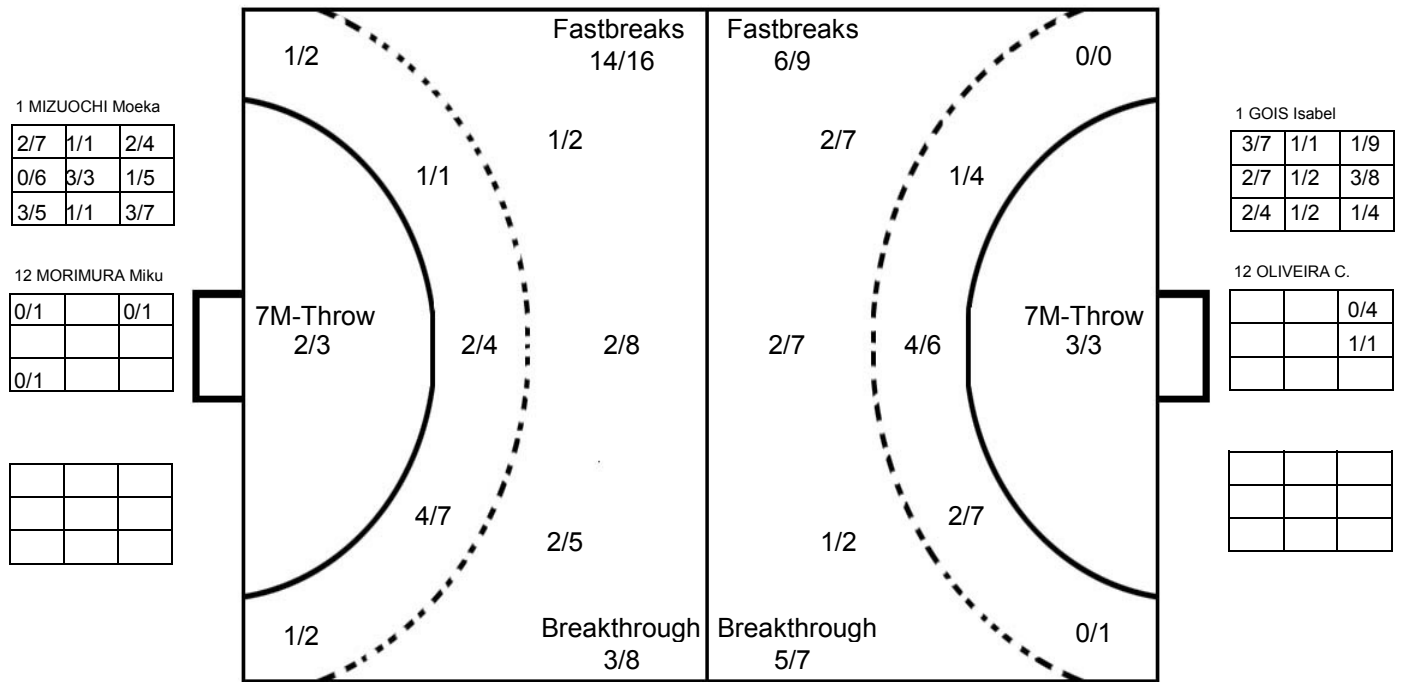

COURT PLAYER: GOALS/SHOTS

GOALKEEPER: SAVED/SHOTS

TEAM TOTALS	GOALS	SAVED	MISSED	POST	BLOCKED	TOTAL	RATE(%)
Field Shot	5	6	4	1		16	31.3%
Line Shot	7	6	2	1	1	17	41.2%
Wing Shot		1				1	0.0%
Fastbreak	6	2	1			9	66.7%
Breakthrough	5	1	1			7	71.4%
Free Throw							0.0%
7M-Throw	3					3	100.0%

IV WOMEN'S YOUTH WORLD CHAMPIONSHIP IN MNE
MATCH SHOT REPORT

ROUND 4

MATCH 28

120816028-41-1/1

JAPAN

Table with 8 columns representing players: 1 MIZUOCHI Moeka, 2 FUJIOKA Miki, 3 SASAKI Haruno, 4 KAWARABATA Yuko, 5 FUKATA Ayaka, 6 WATABIKI Sae, 7 TSUKIYAMA Ami, 8 KISHI Rika, 9 MITA Miki, 10 TAMURA Misaki, 11 MIZUTANI Yukina, 12 MORIMURA Miku, 13 TANI Haruka, 14 NAKASHIMA Sarina, 15 MORI Yuki, 16 KAWANO Moe. Each player has a 3x3 grid for shot statistics and a line for Post - Miss - Block.

PORTUGAL

Table with 11 columns representing players: 1 GOIS Isabel, 2 LOPES Mariana, 4 FERNANDES Soraia, 7 REIS Joana, 8 VALENTE Neuza, 9 GANTE Ana, 10 OLIVEIRA Vanessa, 11 SOARES Monica, 12 OLIVEIRA C., 13 SOUSA Sara, 14 FALEIRO Mariana, 15 GONCALVES Sara, 16 JOAO Sofia, 17 BARBOSA Barbara, 18 MENDES Patricia. Each player has a 3x3 grid for shot statistics and a line for Post - Miss - Block.