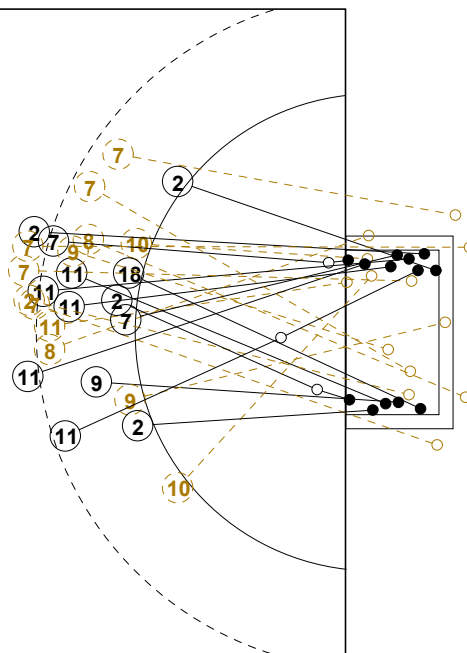

IV WOMEN'S YOUTH WORLD CHAMPIONSHIP IN MNE PICTORIAL MATCH STATISTICS

ROUND 4

MATCH 28

120816028-21-1/1

1st Half
12 : 14

2nd Half
26 : 33

IV WOMEN'S YOUTH WORLD CHAMPIONSHIP IN MNE

INDV/TEAM MATCH STATISTICS

OFFICIAL
HANDBALL
YOUTH WOMEN

PRELIMINARY
ROUND 4

GROUP D
MATCH 28

120816028-14-1/2
Bar
19/08/2012 16:00

No.	Name	Field Shot	Line Shot	Wing Shot	Fast Brk.	Brk. Thr.	Free Thr.	7m Thr.	Total	Rate %	ASST.	ERR.	WAR.	2'	D+DR	TIME
JAPAN(JPN)																
<i>(COURT PLAYER)</i>																
1	MIZUOCHI Moeka									0.0%		1				00:55:59
2	FUJIOKA Miki	0/2	0/1						0/3	0.0%						00:00:26
3	SASAKI Haruno	1/6	1/5	0/1	2/2			1/2	5/16	31.3%	3	1				00:52:40
4	KAWARABATA Yuko					1/2			1/2	50.0%	2		1			00:24:49
5	FUKATA Ayaka									0.0%						00:00:00
6	WATABIKI Sae									0.0%						00:08:28
7	TSUKIYAMA Ami	0/2	2/2		2/3				4/7	57.1%	5	3				01:00:00
8	KISHI Rika									0.0%						00:00:38
9	MITA Miki	1/1							1/1	100%						00:03:04
10	TAMURA Misaki	3/4	1/1	1/1	4/4	0/1			9/11	81.8%	1	1		1		00:54:37
11	MIZUTANI Yukina									0.0%						00:00:00
12	MORIMURA Miku									0.0%						00:04:01
13	TANI Haruka		1/1		1/1	0/1		1/1	3/4	75.0%	2	2	1			00:57:34
14	NAKASHIMA Sarina					1/1			1/1	100%		1				00:03:01
15	MORI Yuki		2/2		3/4	1/3			6/9	66.7%	4	4				00:50:43
16	KAWANO Moe			1/2	2/2				3/4	75.0%	2					00:40:01
Total		5/15	7/12	2/4	14/16	3/8		2/3	33/58	56.9%	19	13	2	1		
<i>(GOALKEEPER)</i>																
1	MIZUOCHI Moeka	6/11	6/11	1/1	2/8	1/6		0/2	16/39	41.0%		1				00:55:59
12	MORIMURA Miku		0/2					0/1	0/3	0.0%						00:04:01
Total		6/11	6/13	1/1	2/8	1/6		0/3	16/42	38.1%		1				

COURT PLAYER: GOALS/SHOTS

GOALKEEPER: SAVED/SHOTS

TEAM TOTALS	GOALS	SAVED	MISSED	POST	BLOCKED	TOTAL	RATE(%)
Field Shot	5	4	4	1	1	15	33.3%
Line Shot	7	5				12	58.3%
Wing Shot	2	1	1			4	50.0%
Fastbreak	14	2				16	87.5%
Breakthrough	3	3		2		8	37.5%
Free Throw							0.0%
7M-Throw	2	1				3	66.7%