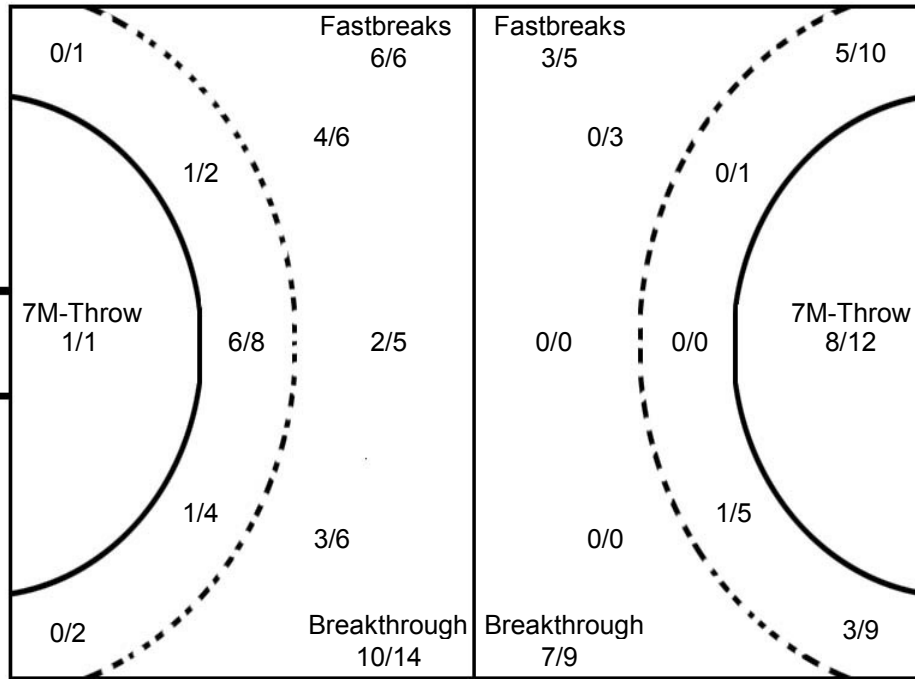

IV WOMEN'S YOUTH WORLD CHAMPIONSHIP IN MNE

MATCH SHOT REPORT

ROUND 4

MATCH 25

120816025-41-1/1

FRANCE

2 SERNA Melody 2	3 KPODAR Deborah 1 1	5 SOULARD Julie	6 TRACOL Maelle 1	7 FRECON Alizee 1 1	9 KEITA Fanta 2 1	10 NIAKATE Kalidia 1 1	11 FLIPPES Laura 1 2 1
Post - 0 Miss - 0 Block - 0	Post - 0 Miss - 0 Block - 0	Post - 0 Miss - 0 Block - 0	Post - 0 Miss - 0 Block - 0	Post - 1 Miss - 0 Block - 0	Post - 1 Miss - 0 Block - 0	Post - 1 Miss - 0 Block - 0	Post - 1 Miss - 0 Block - 0
12 CARRETERO	14 CAMARA Doungou	15 PROUVENSIER M. 1 1	16 GABRIEL Cath.	18 AGATHE Melissa 2 1 3 4 2 1	20 ZULLEMARO Kellya 1 1	23 LEMEL Aurore	24 MOSABAU Isaure 1
Post - 0 Miss - 0 Block - 0	Post - 0 Miss - 0 Block - 1	Post - 2 Miss - 0 Block - 0	Post - 0 Miss - 0 Block - 0	Post - 1 Miss - 0 Block - 1	Post - 0 Miss - 0 Block - 0	Post - 0 Miss - 0 Block - 0	Post - 0 Miss - 0 Block - 0

16 GABRIEL Cath.

0/1	0/1	
2/4	0/5	1/6
4/7	4/8	5/6

23 LEMEL Aurore

0/3		0/1
0/1		
1/1		

KOREA

4 KIM Ji sun	5 EOM Ji hee 2 1	7 KIM Su jeong 2 3 2	8 KANG Eun hye	9 HAN Seung mi 1 1	11 KANG Da hye	12 SHIN Hyeon ji	13 KIM Jung eun 1 1
Post - 0 Miss - 0 Block - 0	Post - 0 Miss - 0 Block - 0	Post - 1 Miss - 1 Block - 0	Post - 0 Miss - 0 Block - 0	Post - 0 Miss - 1 Block - 0	Post - 0 Miss - 0 Block - 0	Post - 0 Miss - 0 Block - 0	Post - 1 Miss - 0 Block - 0
14 SEO Min ji 2 1	16 WOO Ha lim	17 KIM Sang mi 1	19 KIM Hye jin	20 JEON You yeong	22 HAN Da som	27 SHIN Min ji 2 1 1	29 CHOI Su ji 2 1
Post - 1 Miss - 0 Block - 0	Post - 0 Miss - 0 Block - 0	Post - 0 Miss - 0 Block - 0	Post - 0 Miss - 0 Block - 0	Post - 0 Miss - 0 Block - 0	Post - 0 Miss - 0 Block - 0	Post - 1 Miss - 1 Block - 1	Post - 0 Miss - 2 Block - 0