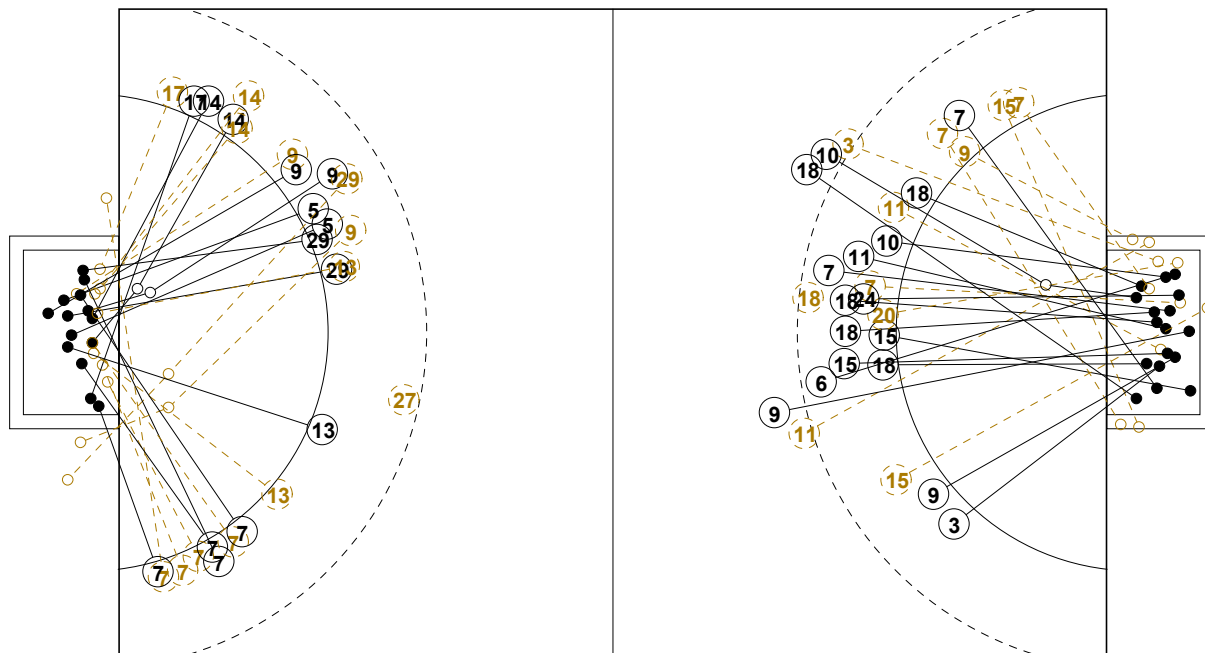

IV WOMEN'S YOUTH WORLD CHAMPIONSHIP IN MNE PICTORIAL MATCH STATISTICS

ROUND 4

MATCH 25

120816025-21-1/1

1st Half
16 : 17

2nd Half
34 : 27

IV WOMEN'S YOUTH WORLD CHAMPIONSHIP IN MNE

INDV/TEAM MATCH STATISTICS

OFFICIAL
HANDBALL
YOUTH WOMEN

PRELIMINARY
ROUND 4

GROUP C
MATCH 25

120816025-14-1/2
Podgorica
19/08/2012 18:15

No.	Name	Field Shot	Line Shot	Wing Shot	Fast Brk.	Brk. Thr.	Free Thr.	7m Thr.	Total	Rate %	ASST.	ERR.	WAR.	2'	D+DR	TIME
FRANCE(FRA)																
<i>(COURT PLAYER)</i>																
2	SERNA Melody		0/1		1/1	1/1			2/3	66.7%						00:07:46
3	KPODAR Deborah	0/3			1/1	1/1			2/5	40.0%		1	1	1		00:24:23
5	SOULARD Julie									0.0%	1					00:10:34
6	TRACOL Maelle	1/1		0/1					1/2	50.0%		2				00:10:32
7	FRECON Alizee		0/1	0/1	1/1	1/3			2/6	33.3%		1		2		00:37:48
9	KEITA Fanta	2/2			1/1	0/1			3/4	75.0%	1					00:30:32
10	NIAKATE Kalidia.		0/1		1/1		1/1		2/3	66.7%	1	3		2		00:28:02
11	FLIPPES Laura	0/2			1/1	3/4			4/7	57.1%	1	3				00:35:11
12	CARRETERO Laurie									0.0%						00:00:00
14	CAMARA Doungou	0/1							0/1	0.0%				1		00:08:53
15	PROUVENSIER M.		1/2	0/1		1/1			2/4	50.0%	2	2	1	1		00:59:09
16	GABRIEL Cath.									0.0%	2	1				00:58:25
18	AGATHE Melissa	5/7	4/5			3/3		1/1	13/16	81.3%	1	2				00:45:34
20	ZULLEMARO Kellya		2/3						2/3	66.7%		2				00:49:18
23	LEMEL Aurore									0.0%						00:01:35
24	MOSABAU Isaure		1/1						1/1	100%		1		2		00:09:10
Total		8/16	8/14	0/3	6/6	10/14	1/1	1/1	34/55	61.8%	9	18	2	9		
<i>(GOALKEEPER)</i>																
16	GABRIEL Cath.	1/1	3/4	9/17	1/4	2/9		0/3	16/38	42.1%	2	1				00:58:25
23	LEMEL Aurore							1/6	1/6	16.7%						00:01:35
Total		1/1	3/4	9/17	1/4	2/9		1/9	17/44	38.6%	2	1				

COURT PLAYER: GOALS/SHOTS

GOALKEEPER: SAVED/SHOTS

TEAM TOTALS	GOALS	SAVED	MISSED	POST	BLOCKED	TOTAL	RATE(%)
Field Shot	8	4		2	2	16	50.0%
Line Shot	8	3		3		14	57.1%
Wing Shot		2		1		3	0.0%
Fastbreak	6					6	100.0%
Breakthrough	10	3		1		14	71.4%
Free Throw	1					1	100.0%
7M-Throw	1					1	100.0%