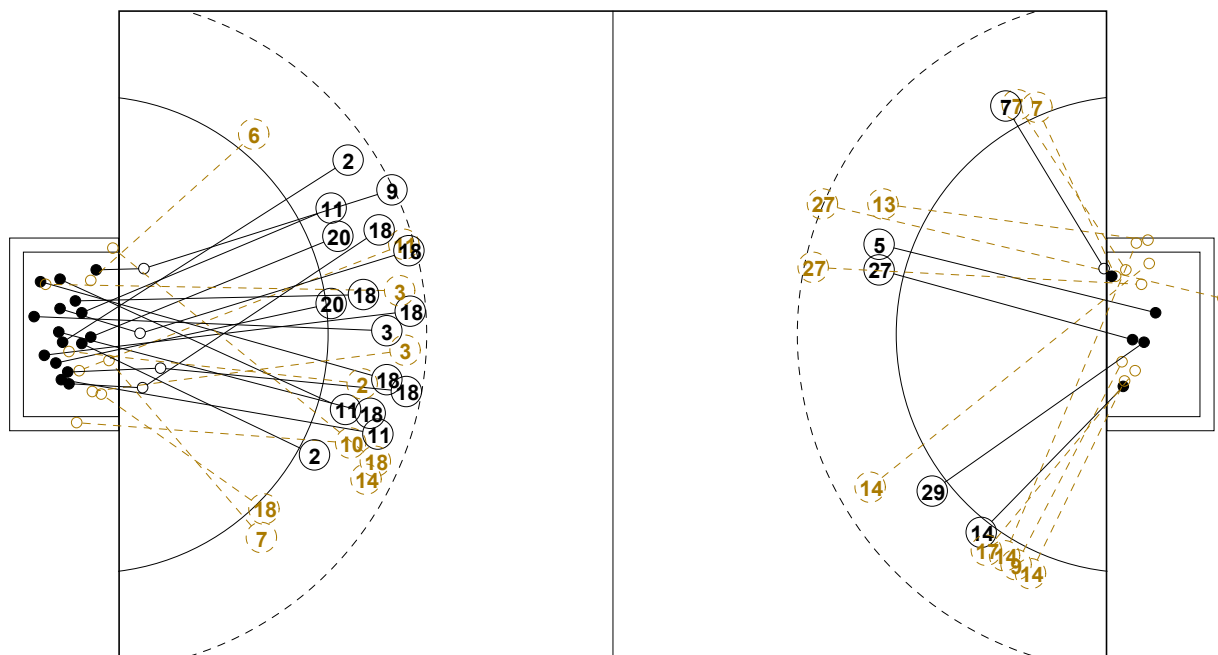

IV WOMEN'S YOUTH WORLD CHAMPIONSHIP IN MNE PICTORIAL MATCH STATISTICS

ROUND 4

MATCH 25

120816025-21-1/1

1st Half
16 : 17

2nd Half
34 : 27

IV WOMEN'S YOUTH WORLD CHAMPIONSHIP IN MNE

INDV/TEAM MATCH STATISTICS

OFFICIAL
HANDBALL
YOUTH WOMEN

PRELIMINARY
ROUND 4

GROUP C
MATCH 25

120816025-14-1/2
Podgorica
19/08/2012 18:15

No.	Name	Field Shot	Line Shot	Wing Shot	Fast Brk.	Brk. Thr.	Free Thr.	7m Thr.	Total	Rate %	ASST.	ERR.	WAR.	2'	D+DR	TIME
FRANCE(FRA)																
<i>(COURT PLAYER)</i>																
2	SERNA Melody		0/1		1/1	1/1			2/3	66.7%						00:07:46
3	KPODAR Deborah	0/3			1/1	1/1			2/5	40.0%		1	1	1		00:24:23
5	SOULARD Julie									0.0%	1					00:10:34
6	TRACOL Maelle	1/1		0/1					1/2	50.0%		2				00:10:32
7	FRECON Alizee		0/1	0/1	1/1	1/3			2/6	33.3%		1		2		00:37:48
9	KEITA Fanta	2/2			1/1	0/1			3/4	75.0%	1					00:30:32
10	NIAKATE Kalidia.		0/1		1/1		1/1		2/3	66.7%	1	3		2		00:28:02
11	FLIPPES Laura	0/2			1/1	3/4			4/7	57.1%	1	3				00:35:11
12	CARRETERO Laurie									0.0%						00:00:00
14	CAMARA Doungou	0/1							0/1	0.0%				1		00:08:53
15	PROUVENSIER M.		1/2	0/1		1/1			2/4	50.0%	2	2	1	1		00:59:09
16	GABRIEL Cath.									0.0%	2	1				00:58:25
18	AGATHE Melissa	5/7	4/5			3/3		1/1	13/16	81.3%	1	2				00:45:34
20	ZULLEMARO Kellya		2/3						2/3	66.7%		2				00:49:18
23	LEMEL Aurore									0.0%						00:01:35
24	MOSABAU Isaure		1/1						1/1	100%		1		2		00:09:10
Total		8/16	8/14	0/3	6/6	10/14	1/1	1/1	34/55	61.8%	9	18	2	9		
<i>(GOALKEEPER)</i>																
16	GABRIEL Cath.	1/1	3/4	9/17	1/4	2/9		0/3	16/38	42.1%	2	1				00:58:25
23	LEMEL Aurore							1/6	1/6	16.7%						00:01:35
Total		1/1	3/4	9/17	1/4	2/9		1/9	17/44	38.6%	2	1				

COURT PLAYER: GOALS/SHOTS

GOALKEEPER: SAVED/SHOTS

TEAM TOTALS	GOALS	SAVED	MISSED	POST	BLOCKED	TOTAL	RATE(%)
Field Shot	8	4		2	2	16	50.0%
Line Shot	8	3		3		14	57.1%
Wing Shot		2		1		3	0.0%
Fastbreak	6					6	100.0%
Breakthrough	10	3		1		14	71.4%
Free Throw	1					1	100.0%
7M-Throw	1					1	100.0%