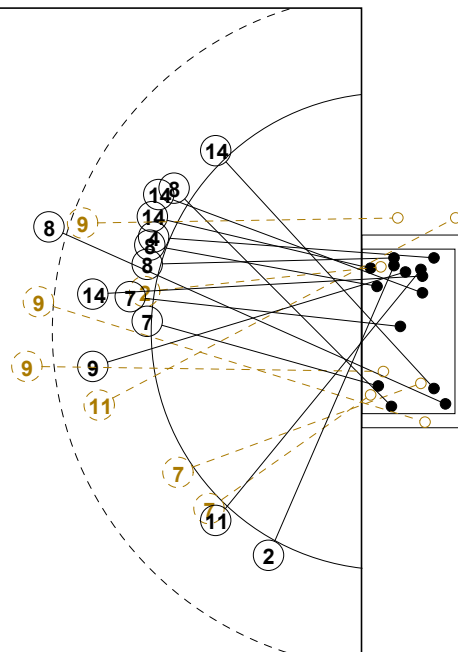

IV WOMEN'S YOUTH WORLD CHAMPIONSHIP IN MNE PICTORIAL MATCH STATISTICS

ROUND 4

MATCH 24

120816024-21-1/1

1st Half
10 : 15

2nd Half
27 : 27

IV WOMEN'S YOUTH WORLD CHAMPIONSHIP IN MNE

INDV/TEAM MATCH STATISTICS

OFFICIAL
HANDBALL
YOUTH WOMEN

PRELIMINARY
ROUND 4

GROUP B
MATCH 24

120816024-14-1/2
Bar
19/08/2012 18:15

No.	Name	Field Shot	Line Shot	Wing Shot	Fast Brk.	Brk. Thr.	Free Thr.	7m Thr.	Total	Rate %	ASST.	ERR.	WAR.	2'	D+DR	TIME
D.R.CONGO(COD)																
<i>(COURT PLAYER)</i>																
1	TSHIBOLA K. F.									0.0%						00:00:37
2	NDAMPYA K. Marie		0/1	6/10				2/3	8/14	57.1%		2	1			00:47:07
3	LUSAMBA M. Salva									0.0%						00:09:22
4	KELE M. Mirmelle		1/1						1/1	100%	1		1			00:45:48
5	NGOIE M. Laure									0.0%						00:00:00
7	NGATSE Cyrielle				2/3	1/4			3/7	42.9%	4	3		1		00:57:51
8	MAFANI S. Shada	1/2			2/2	1/1			4/5	80.0%	4	5				00:42:49
9	BETU MVITA Julie	1/6			2/2			1/1	4/9	44.4%	5	6	1			00:52:50
11	MBUYI Marie Jose				1/2				1/2	50.0%	1					00:12:10
12	NZEBA K. Sylvie									0.0%		1				00:59:23
13	MUMBALA Laetitia	0/1					0/1		0/2	0.0%	2	2		2		00:26:01
14	NDJIBU Joceline			3/3	3/3				6/6	100%	1	2		1		00:58:00
15	TCHALWE Patience									0.0%						00:00:33
Total																
<i>(GOALKEEPER)</i>																
1	TSHIBOLA K. F.							0/1	0/1	0.0%						00:00:37
12	NZEBA K. Sylvie	2/2	6/12	0/1	3/10	2/8	1/2	0/5	14/40	35.0%		1				00:59:23
Total																

COURT PLAYER: GOALS/SHOTS

GOALKEEPER: SAVED/SHOTS

TEAM TOTALS	GOALS	SAVED	MISSED	POST	BLOCKED	TOTAL	RATE(%)
Field Shot	2	2	3	2		9	22.2%
Line Shot	1	1				2	50.0%
Wing Shot	9	3		1		13	69.2%
Fastbreak	10	1	1			12	83.3%
Breakthrough	2	2	1	1		6	33.3%
Free Throw							0.0%
7M-Throw	3			1		4	75.0%