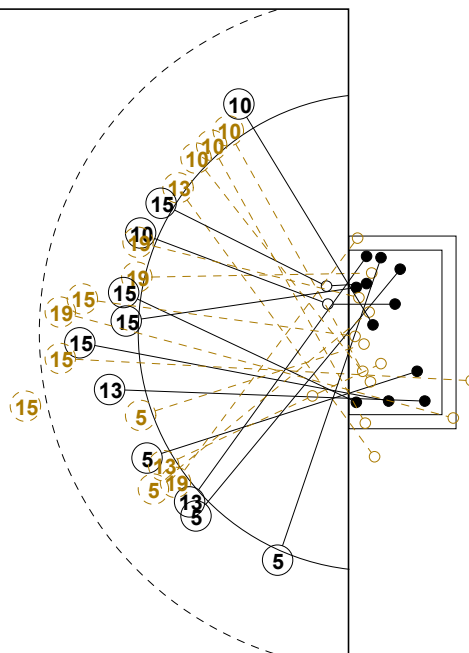

IV WOMEN'S YOUTH WORLD CHAMPIONSHIP IN MNE PICTORIAL MATCH STATISTICS

ROUND 4

MATCH 24

120816024-21-1/1

1st Half
10 : 15

2nd Half
27 : 27

IV WOMEN'S YOUTH WORLD CHAMPIONSHIP IN MNE

INDV/TEAM MATCH STATISTICS

OFFICIAL
HANDBALL
YOUTH WOMEN

PRELIMINARY
ROUND 4

GROUP B
MATCH 24

120816024-14-1/2
Bar
19/08/2012 18:15

No.	Name	Field Shot	Line Shot	Wing Shot	Fast Brk.	Brk. Thr.	Free Thr.	7m Thr.	Total	Rate %	ASST.	ERR.	WAR.	2'	D+DR	TIME
D.R.CONGO(COD)																
<i>(COURT PLAYER)</i>																
1	TSHIBOLA K. F.									0.0%						00:00:37
2	NDAMPYA K. Marie		0/1	6/10				2/3	8/14	57.1%		2	1			00:47:07
3	LUSAMBA M. Salva									0.0%						00:09:22
4	KELE M. Mirmelle		1/1						1/1	100%	1		1			00:45:48
5	NGOIE M. Laure									0.0%						00:00:00
7	NGATSE Cyrielle				2/3	1/4			3/7	42.9%	4	3		1		00:57:51
8	MAFANI S. Shada	1/2			2/2	1/1			4/5	80.0%	4	5				00:42:49
9	BETU MVITA Julie	1/6			2/2			1/1	4/9	44.4%	5	6	1			00:52:50
11	MBUYI Marie Jose				1/2				1/2	50.0%	1					00:12:10
12	NZEBA K. Sylvie									0.0%		1				00:59:23
13	MUMBALA Laetitia	0/1					0/1		0/2	0.0%	2	2		2		00:26:01
14	NDJIBU Joceline			3/3	3/3				6/6	100%	1	2		1		00:58:00
15	TCHALWE Patience									0.0%						00:00:33
Total																
<i>(GOALKEEPER)</i>																
1	TSHIBOLA K. F.							0/1	0/1	0.0%						00:00:37
12	NZEBA K. Sylvie	2/2	6/12	0/1	3/10	2/8	1/2	0/5	14/40	35.0%		1				00:59:23
Total																

COURT PLAYER: GOALS/SHOTS

GOALKEEPER: SAVED/SHOTS

TEAM TOTALS	GOALS	SAVED	MISSED	POST	BLOCKED	TOTAL	RATE(%)
Field Shot	2	2	3	2		9	22.2%
Line Shot	1	1				2	50.0%
Wing Shot	9	3		1		13	69.2%
Fastbreak	10	1	1			12	83.3%
Breakthrough	2	2	1	1		6	33.3%
Free Throw							0.0%
7M-Throw	3			1		4	75.0%