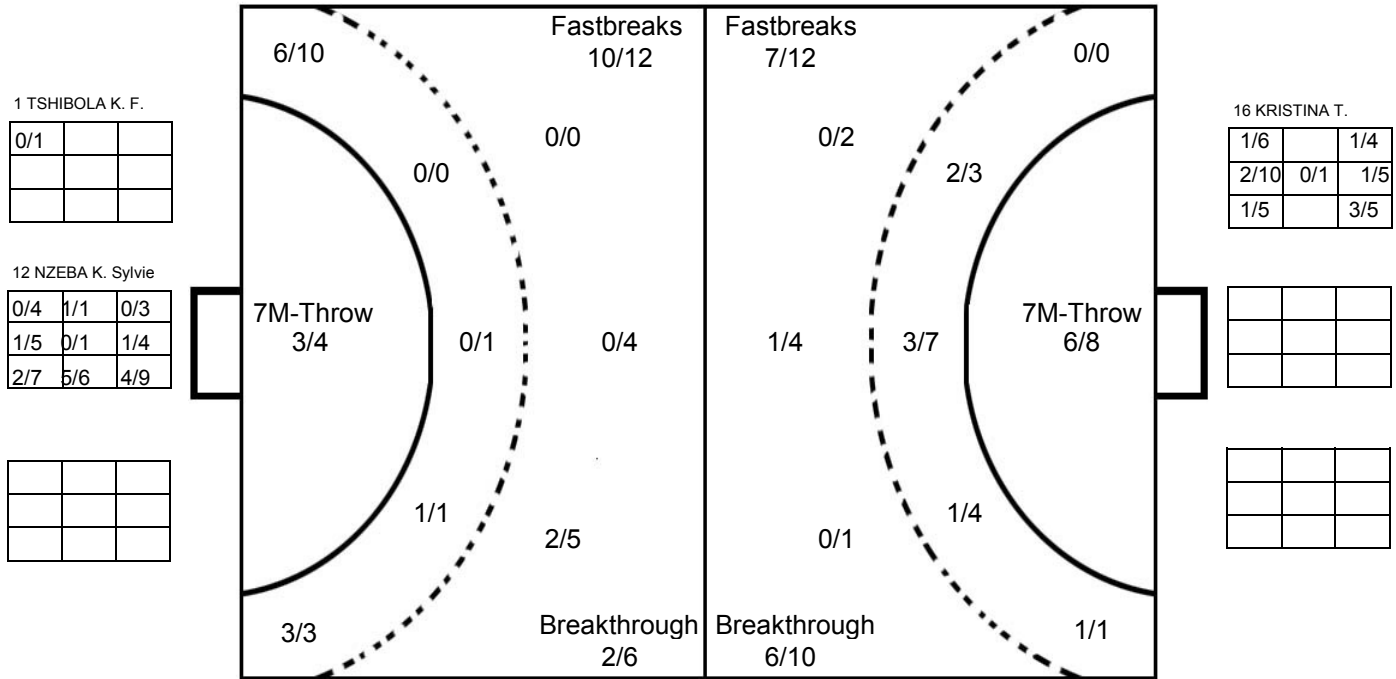

COURT PLAYER: GOALS/SHOTS

GOALKEEPER: SAVED/SHOTS

TEAM TOTALS	GOALS	SAVED	MISSED	POST	BLOCKED	TOTAL	RATE(%)
Field Shot		2	1	1	1	5	0.0%
Line Shot	6	6	1	1		14	42.9%
Wing Shot	1					1	100.0%
Fastbreak	7	3	1	1		12	58.3%
Breakthrough	6	2		2		10	60.0%
Free Throw	1	1				2	50.0%
7M-Throw	6		1	1		8	75.0%

IV WOMEN'S YOUTH WORLD CHAMPIONSHIP IN MNE

MATCH SHOT REPORT

ROUND 4

MATCH 24

120816024-41-1/1

D.R. CONGO

Table with 15 columns representing players: 1 TSHIBOLA K. F., 2 NDAMPIA K. Marie, 3 LUSAMBA M. Salva, 4 KELE M. Mimelle, 5 NGOIE M. Laure, 7 NGATSE Cyrielle, 8 MAFANI S. Shada, 9 BETU MVITA Julie, 11 MBUYI Marie Jose, 12 NZEBA K. Sylvie, 13 MUMBALA Laetitia, 14 NDJIBU Joceline, 15 TCHALWE Patience. Each column contains a 3x3 grid for shot statistics and a line for Post - Miss - Block - 0.

KAZAKHSTAN

Table with 8 columns representing players: 5 ALYONA T., 8 ZARINA B., 10 MADINA Sharifova, 13 ELSHAT Ukbenova, 14 VICTORIYA Titok, 15 IRINA A., 16 KRISTINA T., 19 ELVIRA Akhmet. Each column contains a 3x3 grid for shot statistics and a line for Post - Miss - Block - 0.