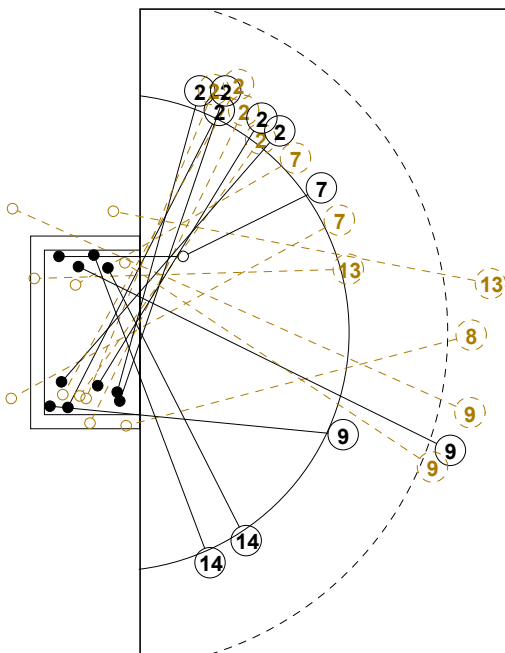

IV WOMEN'S YOUTH WORLD CHAMPIONSHIP IN MNE PICTORIAL MATCH STATISTICS

ROUND 4

MATCH 24

120816024-21-1/1

1st Half
10 : 15

2nd Half
27 : 27

IV WOMEN'S YOUTH WORLD CHAMPIONSHIP IN MNE

INDV/TEAM MATCH STATISTICS

OFFICIAL
HANDBALL
YOUTH WOMEN

PRELIMINARY
ROUND 4

GROUP B
MATCH 24

120816024-14-1/2
Bar
19/08/2012 18:15

No.	Name	Field Shot	Line Shot	Wing Shot	Fast Brk.	Brk. Thr.	Free Thr.	7m Thr.	Total	Rate %	ASST.	ERR.	WAR.	2'	D+DR	TIME
D.R.CONGO(COD)																
<i>(COURT PLAYER)</i>																
1	TSHIBOLA K. F.									0.0%						00:00:37
2	NDAMPYA K. Marie		0/1	6/10				2/3	8/14	57.1%		2	1			00:47:07
3	LUSAMBA M. Salva									0.0%						00:09:22
4	KELE M. Mirmelle		1/1						1/1	100%	1		1			00:45:48
5	NGOIE M. Laure									0.0%						00:00:00
7	NGATSE Cyrielle				2/3	1/4			3/7	42.9%	4	3		1		00:57:51
8	MAFANI S. Shada	1/2			2/2	1/1			4/5	80.0%	4	5				00:42:49
9	BETU MVITA Julie	1/6			2/2			1/1	4/9	44.4%	5	6	1			00:52:50
11	MBUYI Marie Jose				1/2				1/2	50.0%	1					00:12:10
12	NZEBA K. Sylvie									0.0%		1				00:59:23
13	MUMBALA Laetitia	0/1					0/1		0/2	0.0%	2	2		2		00:26:01
14	NDJIBU Joceline			3/3	3/3				6/6	100%	1	2		1		00:58:00
15	TCHALWE Patience									0.0%						00:00:33
Total																
<i>(GOALKEEPER)</i>																
1	TSHIBOLA K. F.							0/1	0/1	0.0%						00:00:37
12	NZEBA K. Sylvie	2/2	6/12	0/1	3/10	2/8	1/2	0/5	14/40	35.0%		1				00:59:23
Total																

COURT PLAYER: GOALS/SHOTS

GOALKEEPER: SAVED/SHOTS

TEAM TOTALS	GOALS	SAVED	MISSED	POST	BLOCKED	TOTAL	RATE(%)
Field Shot	2	2	3	2		9	22.2%
Line Shot	1	1				2	50.0%
Wing Shot	9	3		1		13	69.2%
Fastbreak	10	1	1			12	83.3%
Breakthrough	2	2	1	1		6	33.3%
Free Throw							0.0%
7M-Throw	3			1		4	75.0%