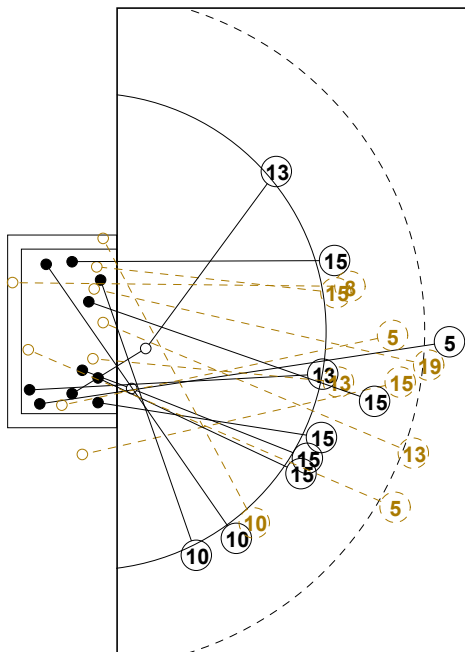

IV WOMEN'S YOUTH WORLD CHAMPIONSHIP IN MNE PICTORIAL MATCH STATISTICS

ROUND 4

MATCH 24

120816024-21-1/1

1st Half
10 : 15

2nd Half
27 : 27

IV WOMEN'S YOUTH WORLD CHAMPIONSHIP IN MNE

INDV/TEAM MATCH STATISTICS

OFFICIAL
HANDBALL
YOUTH WOMEN

PRELIMINARY
ROUND 4

GROUP B
MATCH 24

120816024-14-1/2
Bar
19/08/2012 18:15

No.	Name	Field Shot	Line Shot	Wing Shot	Fast Brk.	Brk. Thr.	Free Thr.	7m Thr.	Total	Rate %	ASST.	ERR.	WAR.	2'	D+DR	TIME
D.R.CONGO(COD)																
<i>(COURT PLAYER)</i>																
1	TSHIBOLA K. F.									0.0%						00:00:37
2	NDAMPYA K. Marie		0/1	6/10				2/3	8/14	57.1%		2	1			00:47:07
3	LUSAMBA M. Salva									0.0%						00:09:22
4	KELE M. Mirmelle		1/1						1/1	100%	1		1			00:45:48
5	NGOIE M. Laure									0.0%						00:00:00
7	NGATSE Cyrielle				2/3	1/4			3/7	42.9%	4	3		1		00:57:51
8	MAFANI S. Shada	1/2			2/2	1/1			4/5	80.0%	4	5				00:42:49
9	BETU MVITA Julie	1/6			2/2			1/1	4/9	44.4%	5	6	1			00:52:50
11	MBUYI Marie Jose				1/2				1/2	50.0%	1					00:12:10
12	NZEBA K. Sylvie									0.0%		1				00:59:23
13	MUMBALA Laetitia	0/1					0/1		0/2	0.0%	2	2		2		00:26:01
14	NDJIBU Joceline			3/3	3/3				6/6	100%	1	2		1		00:58:00
15	TCHALWE Patience									0.0%						00:00:33
Total																
<i>(GOALKEEPER)</i>																
1	TSHIBOLA K. F.							0/1	0/1	0.0%						00:00:37
12	NZEBA K. Sylvie	2/2	6/12	0/1	3/10	2/8	1/2	0/5	14/40	35.0%		1				00:59:23
Total																

COURT PLAYER: GOALS/SHOTS

GOALKEEPER: SAVED/SHOTS

TEAM TOTALS	GOALS	SAVED	MISSED	POST	BLOCKED	TOTAL	RATE(%)
Field Shot	2	2	3	2		9	22.2%
Line Shot	1	1				2	50.0%
Wing Shot	9	3		1		13	69.2%
Fastbreak	10	1	1			12	83.3%
Breakthrough	2	2	1	1		6	33.3%
Free Throw							0.0%
7M-Throw	3			1		4	75.0%