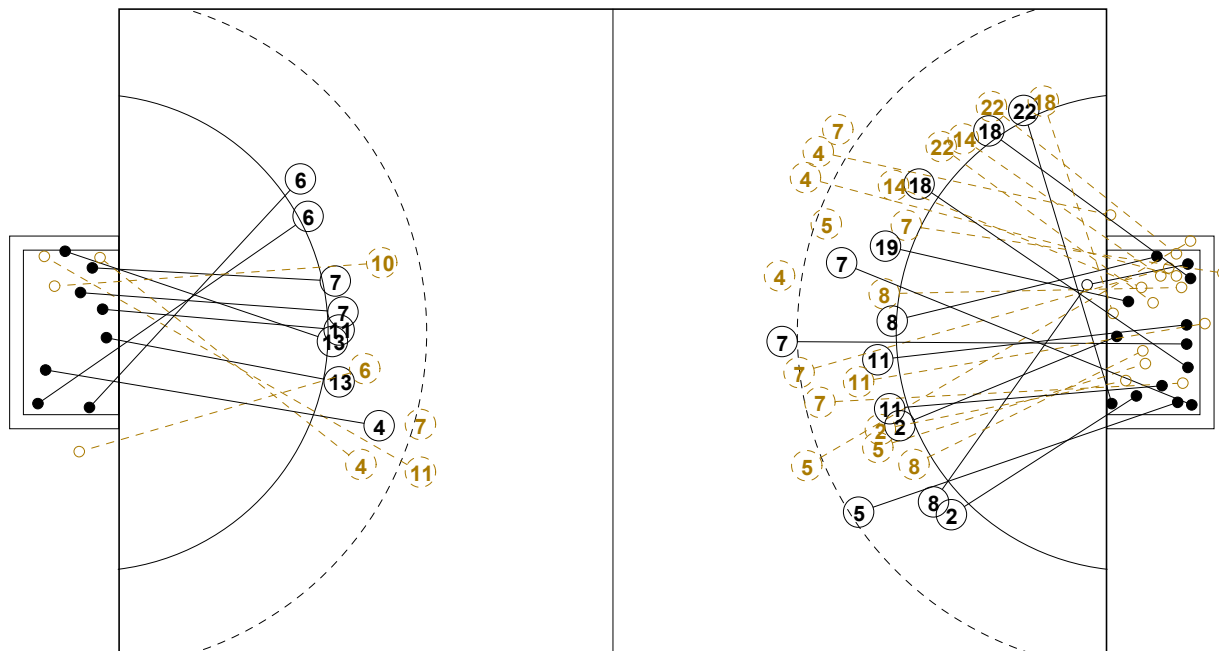

# IV WOMEN'S YOUTH WORLD CHAMPIONSHIP IN MNE PICTORIAL MATCH STATISTICS

ROUND 3

MATCH 20

120816020-21-1/1

1st Half  
8 : 15

2nd Half  
37 : 14