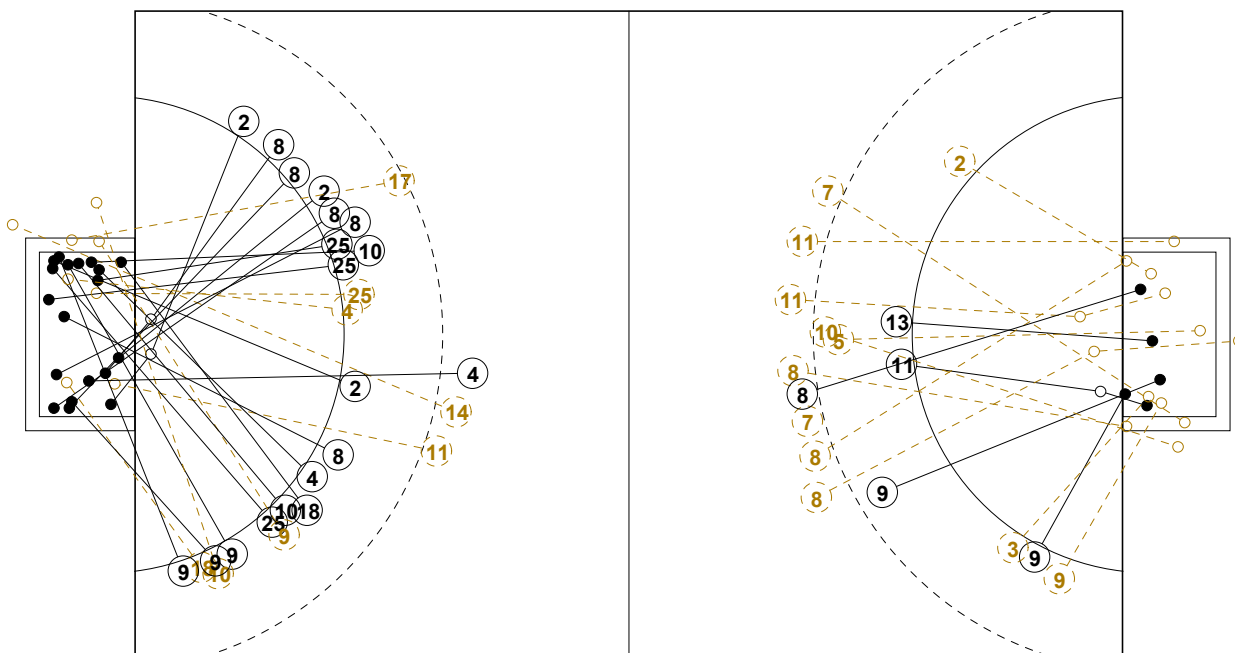

# IV WOMEN'S YOUTH WORLD CHAMPIONSHIP IN MNE PICTORIAL MATCH STATISTICS

ROUND 3

MATCH 20

120816020-21-1/1

1st Half  
8 : 15

2nd Half  
37 : 14

### INDV/TEAM MATCH STATISTICS

OFFICIAL  
HANDBALL  
YOUTH WOMEN

PRELIMINARY  
ROUND 3

GROUP D  
MATCH 20

120816020-14-1/2  
Bar  
18/08/2012 18:15

No.	Name	Field Shot	Line Shot	Wing Shot	Fast Brk.	Brk. Thr.	Free Thr.	7m Thr.	Total	Rate %	ASST.	ERR.	WAR.	2'	D+DR	TIME
<b>ANGOLA(ANG)</b>																
<i>(COURT PLAYER)</i>																
1	LUCEU Wilma M. N									0.0%						00:44:45
2	EDUARDO Giovania		0/1						0/1	0.0%	3	1				00:35:16
3	CESAR Kassia J.			0/1					0/1	0.0%						00:11:22
4	LEITE Teresa F.		1/2						1/2	50.0%	8					00:25:54
5	MARIO Lucelia C.	0/1							0/1	0.0%	2					00:12:38
6	DOMINGOS Stella		1/2			1/1		0/1	2/4	50.0%	5		1			00:47:49
7	MACHADO Juliana	0/3				2/2		1/1	3/6	50.0%	2	6				00:39:36
8	CANDIDO Nicoli	1/4							1/4	25.0%	1			1		00:10:59
9	DOMINGOS Voneiti	1/1		0/1		1/1			2/3	66.7%	7					00:49:49
10	SANTOS Antonia	0/1	0/1						0/2	0.0%	2					00:28:25
11	PEMBA Tchesa T.	0/3	2/2					0/1	2/6	33.3%	2	3	1	1		00:40:36
12	MAYALA Gloria M.									0.0%						00:15:15
13	VENANCIO Liliana		3/3						3/3	100%	1	1				00:21:33
14	HEBO Delia C. D.									0.0%	2					00:12:35
15	HEBO Celma D. D.									0.0%	3					00:18:06
<b>Total</b>		2/13	7/11	0/2		4/4		1/3	14/33	42.4%	4	43	3	3		
<i>(GOALKEEPER)</i>																
1	LUCEU Wilma M. N	4/6	4/7	2/6	4/16	1/3		1/2	16/40	40.0%						00:44:45
12	MAYALA Gloria M.	0/1	0/2	0/2	0/4	1/1		0/4	1/14	7.1%						00:15:15
<b>Total</b>		4/7	4/9	2/8	4/20	2/4		1/6	17/54	31.5%						