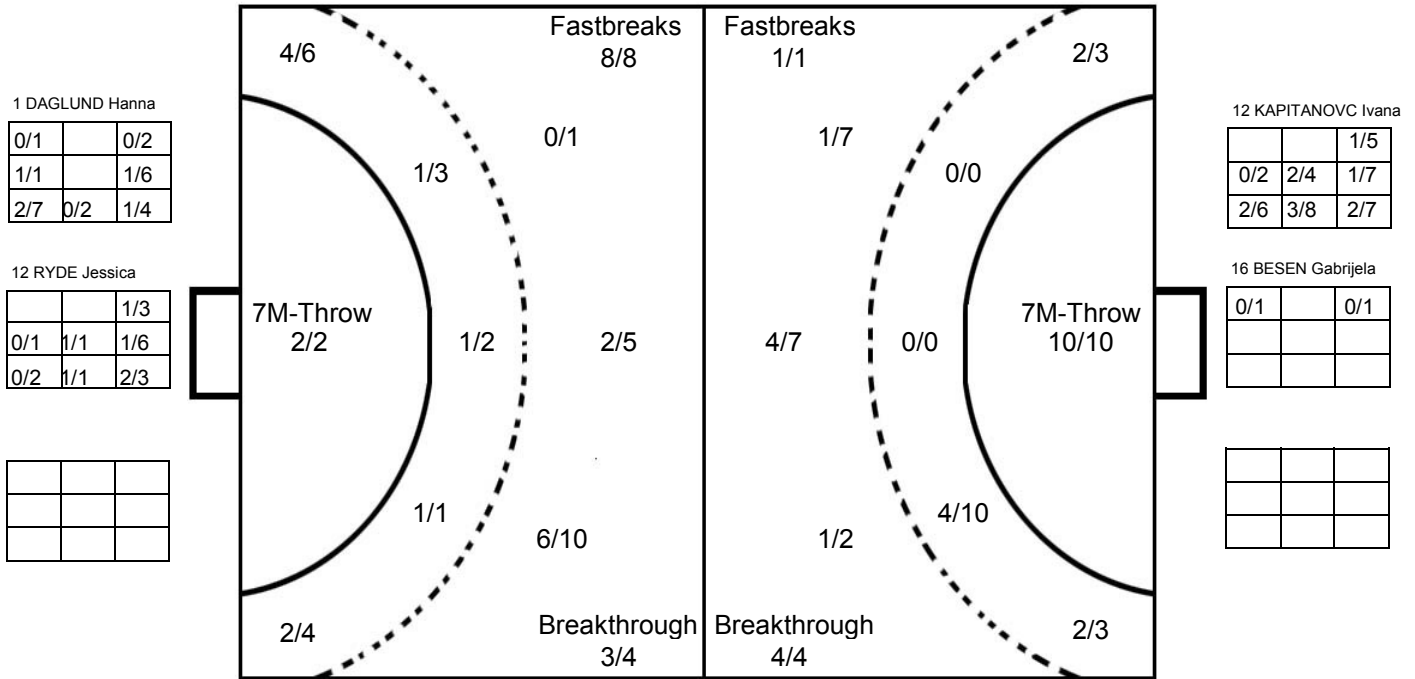

IV WOMEN'S YOUTH WORLD CHAMPIONSHIP IN MNE

MATCH SHOT REPORT

ROUND 1

MATCH 1

120816001-41-1/1

SWEDEN

1 DAGLUND Hanna	2 NORDSTROM Kristi	3 LARSSON Miranda	4 BARROGARD Hanna	5 LINDBERG	7 BERNDSSON Emma	8 GUSTIN Daniela	9 MASSING Mikaela
<table border="1"><tr><td></td><td></td><td></td></tr><tr><td></td><td></td><td>1</td></tr><tr><td></td><td></td><td>1</td></tr><tr><td></td><td></td><td>1</td></tr></table>	<table border="1"><tr><td></td><td></td><td>1</td></tr><tr><td></td><td></td><td>1</td></tr><tr><td></td><td></td><td>1</td></tr></table>	<table border="1"><tr><td></td><td></td><td></td></tr><tr><td></td><td></td><td></td></tr><tr><td></td><td></td><td></td></tr></table>	<table border="1"><tr><td></td><td></td><td></td></tr><tr><td></td><td></td><td></td></tr><tr><td></td><td></td><td></td></tr></table>	<table border="1"><tr><td></td><td></td><td>1</td></tr><tr><td></td><td></td><td></td></tr><tr><td></td><td></td><td></td></tr></table>	<table border="1"><tr><td>1</td><td></td><td>2</td></tr><tr><td></td><td>1</td><td>2</td></tr><tr><td>1</td><td>1</td><td></td></tr></table>	<table border="1"><tr><td></td><td></td><td></td></tr><tr><td></td><td></td><td>2</td></tr><tr><td>2</td><td>3</td><td>3</td></tr></table>	<table border="1"><tr><td></td><td></td><td></td></tr><tr><td></td><td></td><td></td></tr><tr><td></td><td></td><td></td></tr></table>
Post - 0 Miss - 0 Block - 0	Post - 0 Miss - 0 Block - 0	Post - 0 Miss - 0 Block - 0	Post - 0 Miss - 0 Block - 0	Post - 0 Miss - 0 Block - 0	Post - 0 Miss - 1 Block - 1	Post - 0 Miss - 0 Block - 0	Post - 0 Miss - 0 Block - 0
11 PETREN Melissa	12 RYDE Jessica	13 ERIKSSON Julia	14 KARLSSON Jenny	15 AHLÉN Hanna	17 HEJEL Rebecca	18 SUNDBERG	
<table border="1"><tr><td></td><td></td><td>1</td></tr><tr><td></td><td></td><td></td></tr><tr><td></td><td></td><td>1</td></tr></table>	<table border="1"><tr><td></td><td></td><td></td></tr><tr><td></td><td></td><td></td></tr><tr><td></td><td></td><td></td></tr></table>	<table border="1"><tr><td></td><td></td><td></td></tr><tr><td></td><td></td><td></td></tr><tr><td></td><td></td><td>1</td></tr></table>	<table border="1"><tr><td>1</td><td></td><td>1</td></tr><tr><td></td><td></td><td></td></tr><tr><td></td><td></td><td></td></tr></table>	<table border="1"><tr><td></td><td></td><td></td></tr><tr><td></td><td></td><td></td></tr><tr><td></td><td></td><td></td></tr></table>	<table border="1"><tr><td></td><td></td><td></td></tr><tr><td></td><td>1</td><td></td></tr><tr><td></td><td></td><td></td></tr></table>	<table border="1"><tr><td></td><td></td><td></td></tr><tr><td></td><td></td><td></td></tr><tr><td>1</td><td></td><td></td></tr></table>	<table border="1"><tr><td></td><td></td><td></td></tr><tr><td></td><td></td><td></td></tr><tr><td></td><td></td><td></td></tr></table>
Post - 1 Miss - 0 Block - 1	Post - 0 Miss - 0 Block - 0	Post - 0 Miss - 0 Block - 0	Post - 0 Miss - 0 Block - 0	Post - 0 Miss - 1 Block - 0	Post - 0 Miss - 0 Block - 0	Post - 0 Miss - 0 Block - 0	

CROATIA

2 BOZIC Andrea	3 PAVLOVIC Katarin	4 KEZIC Renata	5 BLAZEVIC Valenti	6 MARINOVIC Andela	7 VRKLJAN Kika	8 MILOSAVLJEVIC De	9 RUNJE Kristina
<table border="1"><tr><td></td><td></td><td></td></tr><tr><td></td><td></td><td></td></tr><tr><td></td><td></td><td></td></tr></table>	<table border="1"><tr><td></td><td></td><td>1</td></tr><tr><td></td><td></td><td></td></tr><tr><td></td><td></td><td></td></tr></table>	<table border="1"><tr><td></td><td></td><td></td></tr><tr><td></td><td></td><td></td></tr><tr><td></td><td></td><td></td></tr></table>	<table border="1"><tr><td></td><td></td><td>1</td></tr><tr><td></td><td></td><td>1</td></tr><tr><td></td><td></td><td></td></tr></table>	<table border="1"><tr><td></td><td></td><td></td></tr><tr><td></td><td></td><td></td></tr><tr><td>1</td><td></td><td></td></tr></table>	<table border="1"><tr><td></td><td></td><td></td></tr><tr><td></td><td></td><td></td></tr><tr><td></td><td></td><td>1</td></tr></table>	<table border="1"><tr><td></td><td></td><td>2</td></tr><tr><td>2</td><td></td><td></td></tr><tr><td></td><td></td><td></td></tr></table>	<table border="1"><tr><td></td><td></td><td></td></tr><tr><td></td><td></td><td></td></tr><tr><td></td><td></td><td></td></tr></table>
Post - 0 Miss - 0 Block - 0	Post - 0 Miss - 0 Block - 0	Post - 0 Miss - 0 Block - 0	Post - 0 Miss - 1 Block - 0	Post - 0 Miss - 0 Block - 0	Post - 0 Miss - 0 Block - 0	Post - 0 Miss - 0 Block - 0	Post - 0 Miss - 0 Block - 0
10 MASNIC Silvija	11 DEBELIC Ana	12 KAPITANOVC	13 MICIJEVIC Camila	15 RUNJE Any	16 BESEN Gabrijela	18 TVORIC Nikolina	21 COVIC Martina
<table border="1"><tr><td></td><td></td><td>1</td></tr><tr><td>1</td><td></td><td>1</td></tr><tr><td>1</td><td>1</td><td></td></tr></table>	<table border="1"><tr><td></td><td></td><td></td></tr><tr><td></td><td></td><td></td></tr><tr><td></td><td></td><td>1</td></tr></table>	<table border="1"><tr><td></td><td></td><td></td></tr><tr><td></td><td></td><td></td></tr><tr><td></td><td></td><td></td></tr></table>	<table border="1"><tr><td></td><td></td><td>1</td></tr><tr><td></td><td></td><td>1</td></tr><tr><td></td><td></td><td></td></tr></table>	<table border="1"><tr><td></td><td></td><td></td></tr><tr><td></td><td></td><td></td></tr><tr><td></td><td></td><td></td></tr></table>	<table border="1"><tr><td></td><td></td><td></td></tr><tr><td></td><td></td><td></td></tr><tr><td></td><td></td><td></td></tr></table>	<table border="1"><tr><td>1</td><td></td><td>2</td></tr><tr><td></td><td></td><td>5</td></tr><tr><td>3</td><td>1</td><td></td></tr></table>	<table border="1"><tr><td></td><td></td><td></td></tr><tr><td></td><td></td><td></td></tr><tr><td></td><td></td><td></td></tr></table>
Post - 0 Miss - 1 Block - 0	Post - 0 Miss - 1 Block - 0	Post - 0 Miss - 0 Block - 0	Post - 1 Miss - 0 Block - 3	Post - 0 Miss - 0 Block - 0	Post - 0 Miss - 0 Block - 0	Post - 0 Miss - 0 Block - 0	Post - 0 Miss - 0 Block - 0