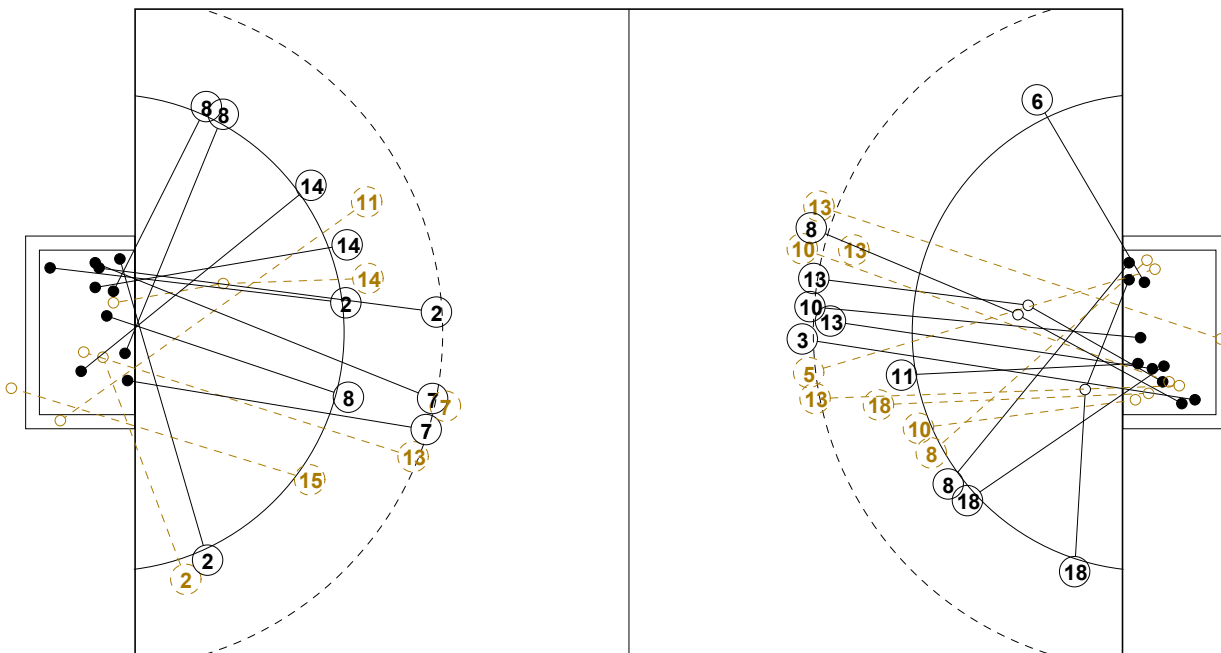

# IV WOMEN'S YOUTH WORLD CHAMPIONSHIP IN MNE PICTORIAL MATCH STATISTICS

ROUND 1

MATCH 1

120816001-21-1/1

1st Half  
12 : 14

2nd Half  
29 : 30