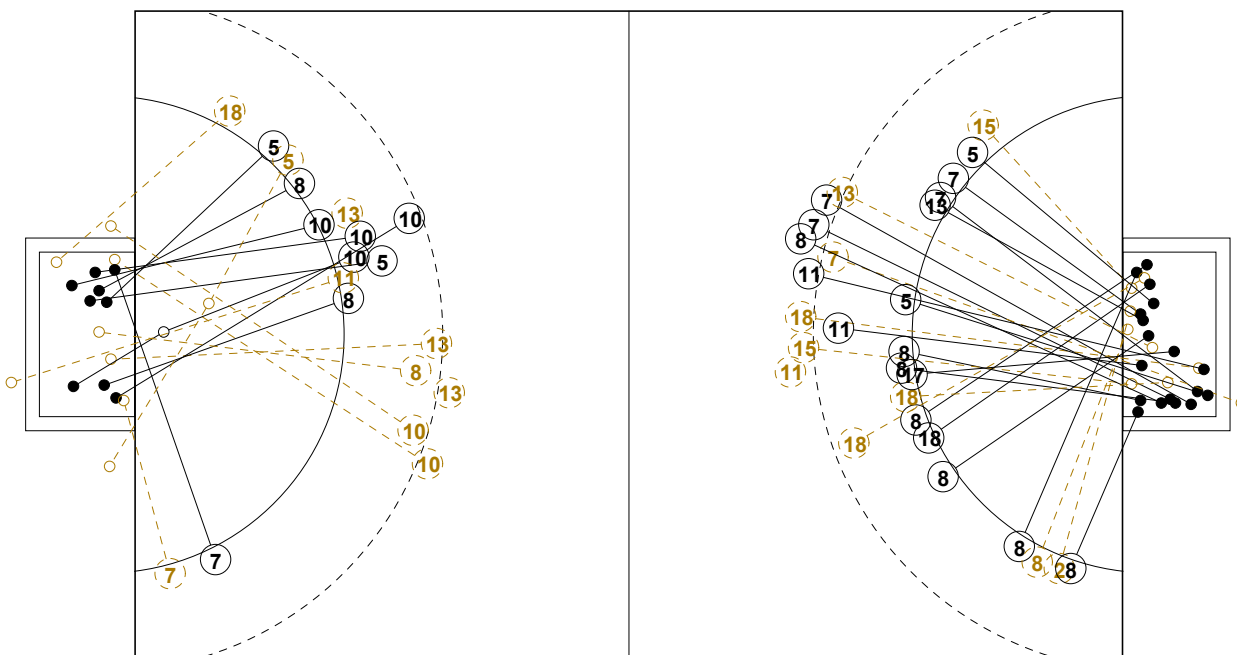

# IV WOMEN'S YOUTH WORLD CHAMPIONSHIP IN MNE PICTORIAL MATCH STATISTICS

ROUND 1

MATCH 1

120816001-21-1/1

1st Half  
12 : 14

2nd Half  
29 : 30