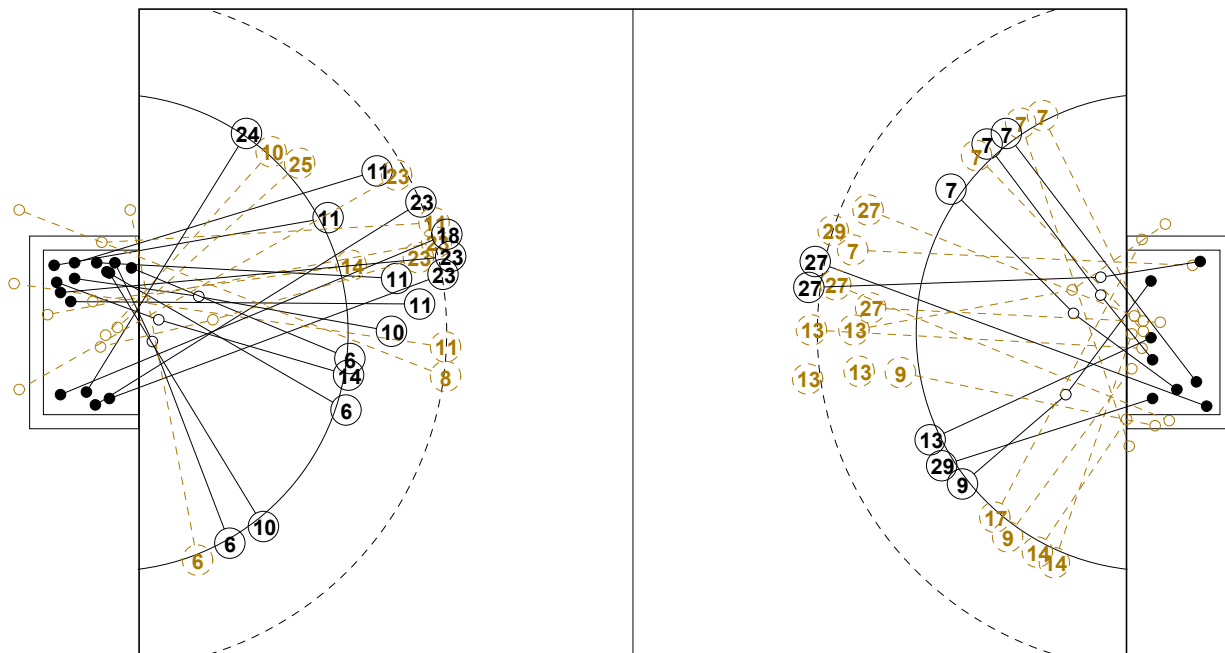

IV WOMEN'S YOUTH WORLD CHAMPIONSHIP IN MNE PICTORIAL MATCH STATISTICS

ROUND 3

MATCH 19

120816019-21-1/1

1st Half
16 : 8

2nd Half
21 : 33

IV WOMEN'S YOUTH WORLD CHAMPIONSHIP IN MNE

INDV/TEAM MATCH STATISTICS

OFFICIAL
HANDBALL
YOUTH WOMEN

PRELIMINARY
ROUND 3

GROUP C
MATCH 19

120816019-14-1/2
Podgorica
18/08/2012 20:30

No.	Name	Field Shot	Line Shot	Wing Shot	Fast Brk.	Brk. Thr.	Free Thr.	7m Thr.	Total	Rate %	ASST.	ERR.	WAR.	2'	D+DR	TIME
KOREA(KOR)																
<i>(COURT PLAYER)</i>																
4	KIM Ji sun			1/1					1/1	100%		3				00:07:25
5	EOM Ji hee									0.0%						01:00:00
7	KIM Su jeong	0/1	1/2	3/5	1/1			0/1	5/10	50.0%		3		2		00:42:45
8	KANG Eun hye									0.0%				1		00:02:18
9	HAN Seung mi	0/1	0/2	0/1		1/2			1/6	16.7%						00:28:27
11	KANG Da hye				1/1	1/1		1/1	3/3	100%	1	1				00:00:00
12	SHIN Hyeon ji									0.0%						00:15:08
13	KIM Jung eun	0/2	1/3					1/1	2/6	33.3%		1				00:21:03
14	SEO Min ji			0/2					0/2	0.0%						00:40:45
16	WOO Ha lim									0.0%						00:44:52
17	KIM Sang mi			0/2					0/2	0.0%						00:00:00
19	KIM Hye jin				0/1	0/1		0/1	0/3	0.0%	1	2				00:16:19
20	JEON You yeong		1/1						1/1	100%		1	1			00:31:05
22	HAN Da som			0/1				0/1	0/2	0.0%				1		00:16:30
27	SHIN Min ji	4/8	2/4					1/1	7/13	53.8%		1		1		00:47:14
29	CHOI Su ji	0/1				1/1			1/2	50.0%		3	1			00:40:00
Total		4/13	5/12	4/12	2/3	3/5		3/6	21/51	41.2%	2	15	2	5		
<i>(GOALKEEPER)</i>																
12	SHIN Hyeon ji	0/2	1/4	1/2	0/1	1/2		0/1	3/12	25.0%						00:15:08
16	WOO Ha lim	3/9	1/5	0/6	1/5	1/4		0/1	6/30	20.0%						00:44:52
Total		3/11	2/9	1/8	1/6	2/6		0/2	9/42	21.4%						

COURT PLAYER: GOALS/SHOTS

GOALKEEPER: SAVED/SHOTS

TEAM TOTALS	GOALS	SAVED	MISSED	POST	BLOCKED	TOTAL	RATE(%)
Field Shot	4	3	1	1	4	13	30.8%
Line Shot	5	4	1	1	1	12	41.7%
Wing Shot	4	3	2	3		12	33.3%
Fastbreak	2	1				3	66.7%
Breakthrough	3	2				5	60.0%
Free Throw							0.0%
7M-Throw	3	1	2			6	50.0%