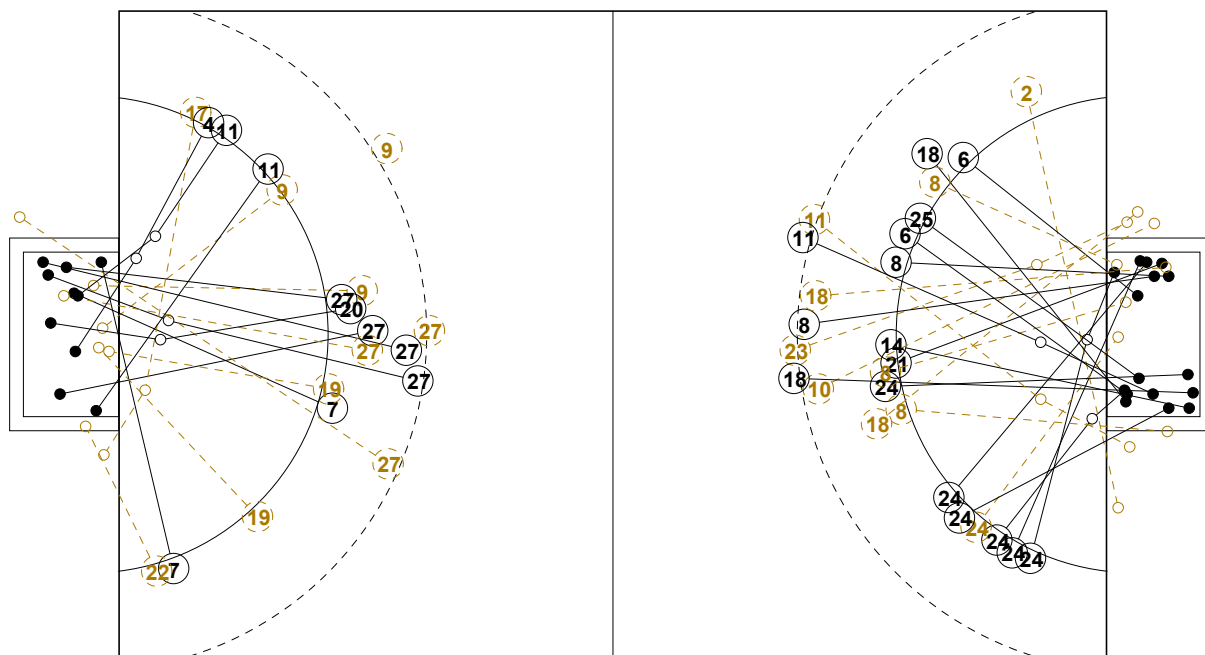

IV WOMEN'S YOUTH WORLD CHAMPIONSHIP IN MNE PICTORIAL MATCH STATISTICS

ROUND 3

MATCH 19

120816019-21-1/1

1st Half
16 : 8

2nd Half
21 : 33

IV WOMEN'S YOUTH WORLD CHAMPIONSHIP IN MNE

INDV/TEAM MATCH STATISTICS

OFFICIAL
HANDBALL
YOUTH WOMEN

PRELIMINARY
ROUND 3

GROUP C
MATCH 19

120816019-14-1/2
Podgorica
18/08/2012 20:30

No.	Name	Field Shot	Line Shot	Wing Shot	Fast Brk.	Brk. Thr.	Free Thr.	7m Thr.	Total	Rate %	ASST.	ERR.	WAR.	2'	D+DR	TIME
KOREA(KOR)																
<i>(COURT PLAYER)</i>																
4	KIM Ji sun			1/1					1/1	100%		3				00:07:25
5	EOM Ji hee									0.0%						01:00:00
7	KIM Su jeong	0/1	1/2	3/5	1/1			0/1	5/10	50.0%		3		2		00:42:45
8	KANG Eun hye									0.0%				1		00:02:18
9	HAN Seung mi	0/1	0/2	0/1		1/2			1/6	16.7%						00:28:27
11	KANG Da hye				1/1	1/1		1/1	3/3	100%	1	1				00:00:00
12	SHIN Hyeon ji									0.0%						00:15:08
13	KIM Jung eun	0/2	1/3					1/1	2/6	33.3%		1				00:21:03
14	SEO Min ji			0/2					0/2	0.0%						00:40:45
16	WOO Ha lim									0.0%						00:44:52
17	KIM Sang mi			0/2					0/2	0.0%						00:00:00
19	KIM Hye jin				0/1	0/1		0/1	0/3	0.0%	1	2				00:16:19
20	JEON You yeong		1/1						1/1	100%		1	1			00:31:05
22	HAN Da som			0/1				0/1	0/2	0.0%				1		00:16:30
27	SHIN Min ji	4/8	2/4					1/1	7/13	53.8%		1		1		00:47:14
29	CHOI Su ji	0/1				1/1			1/2	50.0%		3	1			00:40:00
Total		4/13	5/12	4/12	2/3	3/5		3/6	21/51	41.2%	2	15	2	5		
<i>(GOALKEEPER)</i>																
12	SHIN Hyeon ji	0/2	1/4	1/2	0/1	1/2		0/1	3/12	25.0%						00:15:08
16	WOO Ha lim	3/9	1/5	0/6	1/5	1/4		0/1	6/30	20.0%						00:44:52
Total		3/11	2/9	1/8	1/6	2/6		0/2	9/42	21.4%						

COURT PLAYER: GOALS/SHOTS

GOALKEEPER: SAVED/SHOTS

TEAM TOTALS	GOALS	SAVED	MISSED	POST	BLOCKED	TOTAL	RATE(%)
Field Shot	4	3	1	1	4	13	30.8%
Line Shot	5	4	1	1	1	12	41.7%
Wing Shot	4	3	2	3		12	33.3%
Fastbreak	2	1				3	66.7%
Breakthrough	3	2				5	60.0%
Free Throw							0.0%
7M-Throw	3	1	2			6	50.0%