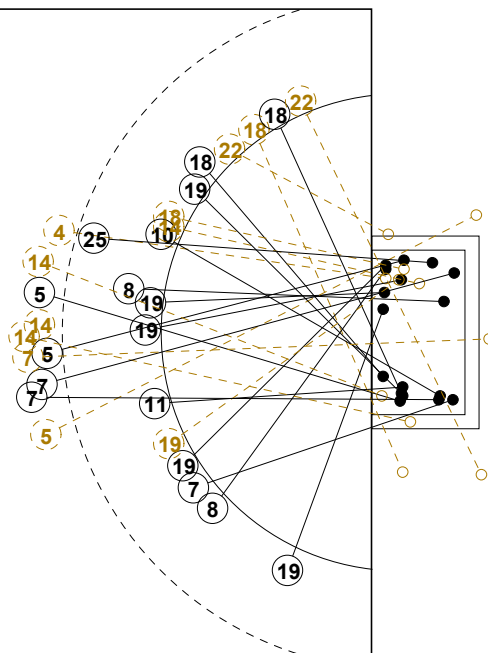

IV WOMEN'S YOUTH WORLD CHAMPIONSHIP IN MNE PICTORIAL MATCH STATISTICS

ROUND 2

MATCH 15

120816015-21-1/1

1st Half
10 : 18

2nd Half
34 : 21

IV WOMEN'S YOUTH WORLD CHAMPIONSHIP IN MNE

INDV/TEAM MATCH STATISTICS

OFFICIAL
HANDBALL
YOUTH WOMEN

PRELIMINARY
ROUND 2

GROUP D
MATCH 15

120816015-14-1/2
Bar
17/08/2012 13:45

No.	Name	Field Shot	Line Shot	Wing Shot	Fast Brk.	Brk. Thr.	Free Thr.	7m Thr.	Total	Rate %	ASST.	ERR.	WAR.	2'	D+DR	TIME
NORWAY(NOR)																
<i>(COURT PLAYER)</i>																
1	AARSTAD Maria J.									0.0%	1	1				00:30:18
2	AUNE Malin I.			3/5	1/1				4/6	66.7%	1		1			00:23:08
4	ARNTZEN Emilie	0/3							0/3	0.0%	6	3				00:30:32
5	OFTEDAL Hanna B.	3/4		1/1	1/1	1/1		1/1	7/8	87.5%	1	1	1			00:34:51
7	WAADE Silje K.	2/3			1/1				3/4	75.0%		2	1			00:10:40
8	JACOBSEN Marit		1/2		1/1				2/3	66.7%	1					00:36:18
9	HILBY Madeleine			1/1					1/1	100%						00:10:27
10	OBAIDLI Annikken		2/2						2/2	100%	3	3				00:40:54
11	ENKERUD Tonje	1/2			1/1	0/1			2/4	50.0%	4	1				00:33:36
12	PEDERSEN A. A.									0.0%						00:29:42
14	BAKKERUD Ingvild	0/3	0/1						0/4	0.0%	3					00:14:47
17	SVENNINGSEN Henriette									0.0%	2	3				00:14:20
18	VENN Kristin		1/1	1/2	1/2				3/5	60.0%						00:36:35
19	GROETAN Jenny		5/5	1/1	3/4				9/10	90.0%		1				00:38:22
22	STOKKE Vilde G.			0/1	0/1				0/2	0.0%	1					00:13:17
25	INGSTAD Vilde	1/1							1/1	100%		1				00:21:35
Total		7/16	9/11	7/11	9/12	1/2		1/1	34/53	64.2%	23	16	3			
<i>(GOALKEEPER)</i>																
1	AARSTAD Maria J.	4/7	2/2	3/6	0/2	0/1		0/3	9/21	42.9%	1	1				00:30:18
12	PEDERSEN A. A.	2/6	1/2	2/3		0/1		0/2	5/14	35.7%						00:29:42
Total		6/13	3/4	5/9	0/2	0/2		0/5	14/35	40.0%	1	1				

COURT PLAYER: GOALS/SHOTS

GOALKEEPER: SAVED/SHOTS

TEAM TOTALS	GOALS	SAVED	MISSED	POST	BLOCKED	TOTAL	RATE(%)
Field Shot	7	5	2	1	1	16	43.8%
Line Shot	9	2				11	81.8%
Wing Shot	7	1	2	1		11	63.6%
Fastbreak	9	2		1		12	75.0%
Breakthrough	1	1				2	50.0%
Free Throw							0.0%
7M-Throw	1					1	100.0%