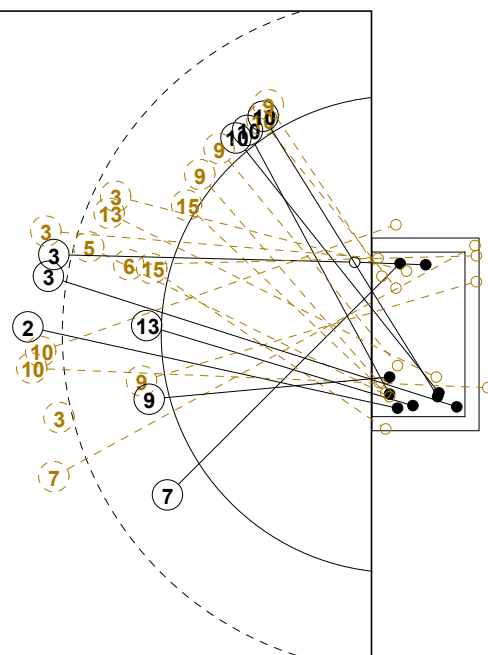

IV WOMEN'S YOUTH WORLD CHAMPIONSHIP IN MNE PICTORIAL MATCH STATISTICS

ROUND 2

MATCH 15

120816015-21-1/1

1st Half
10 : 18

2nd Half
34 : 21

IV WOMEN'S YOUTH WORLD CHAMPIONSHIP IN MNE

INDV/TEAM MATCH STATISTICS

OFFICIAL
HANDBALL
YOUTH WOMEN

PRELIMINARY
ROUND 2

GROUP D
MATCH 15

120816015-14-1/2
Bar
17/08/2012 13:45

No.	Name	Field Shot	Line Shot	Wing Shot	Fast Brk.	Brk. Thr.	Free Thr.	7m Thr.	Total	Rate %	ASST.	ERR.	WAR.	2'	D+DR	TIME
NORWAY(NOR)																
<i>(COURT PLAYER)</i>																
1	AARSTAD Maria J.									0.0%	1	1				00:30:18
2	AUNE Malin I.			3/5	1/1				4/6	66.7%	1		1			00:23:08
4	ARNTZEN Emilie	0/3							0/3	0.0%	6	3				00:30:32
5	OFTEDAL Hanna B.	3/4		1/1	1/1	1/1		1/1	7/8	87.5%	1	1	1			00:34:51
7	WAADE Silje K.	2/3			1/1				3/4	75.0%		2	1			00:10:40
8	JACOBSEN Marit		1/2		1/1				2/3	66.7%	1					00:36:18
9	HILBY Madeleine			1/1					1/1	100%						00:10:27
10	OBAIDLI Annikken		2/2						2/2	100%	3	3				00:40:54
11	ENKERUD Tonje	1/2			1/1	0/1			2/4	50.0%	4	1				00:33:36
12	PEDERSEN A. A.									0.0%						00:29:42
14	BAKKERUD Ingvild	0/3	0/1						0/4	0.0%	3					00:14:47
17	SVENNINGSEN Henriette									0.0%	2	3				00:14:20
18	VENN Kristin		1/1	1/2	1/2				3/5	60.0%						00:36:35
19	GROETAN Jenny		5/5	1/1	3/4				9/10	90.0%		1				00:38:22
22	STOKKE Vilde G.			0/1	0/1				0/2	0.0%	1					00:13:17
25	INGSTAD Vilde	1/1							1/1	100%		1				00:21:35
Total		7/16	9/11	7/11	9/12	1/2		1/1	34/53	64.2%	23	16	3			
<i>(GOALKEEPER)</i>																
1	AARSTAD Maria J.	4/7	2/2	3/6	0/2	0/1		0/3	9/21	42.9%	1	1				00:30:18
12	PEDERSEN A. A.	2/6	1/2	2/3		0/1		0/2	5/14	35.7%						00:29:42
Total		6/13	3/4	5/9	0/2	0/2		0/5	14/35	40.0%	1	1				

COURT PLAYER: GOALS/SHOTS

GOALKEEPER: SAVED/SHOTS

TEAM TOTALS	GOALS	SAVED	MISSED	POST	BLOCKED	TOTAL	RATE(%)
Field Shot	7	5	2	1	1	16	43.8%
Line Shot	9	2				11	81.8%
Wing Shot	7	1	2	1		11	63.6%
Fastbreak	9	2		1		12	75.0%
Breakthrough	1	1				2	50.0%
Free Throw							0.0%
7M-Throw	1					1	100.0%