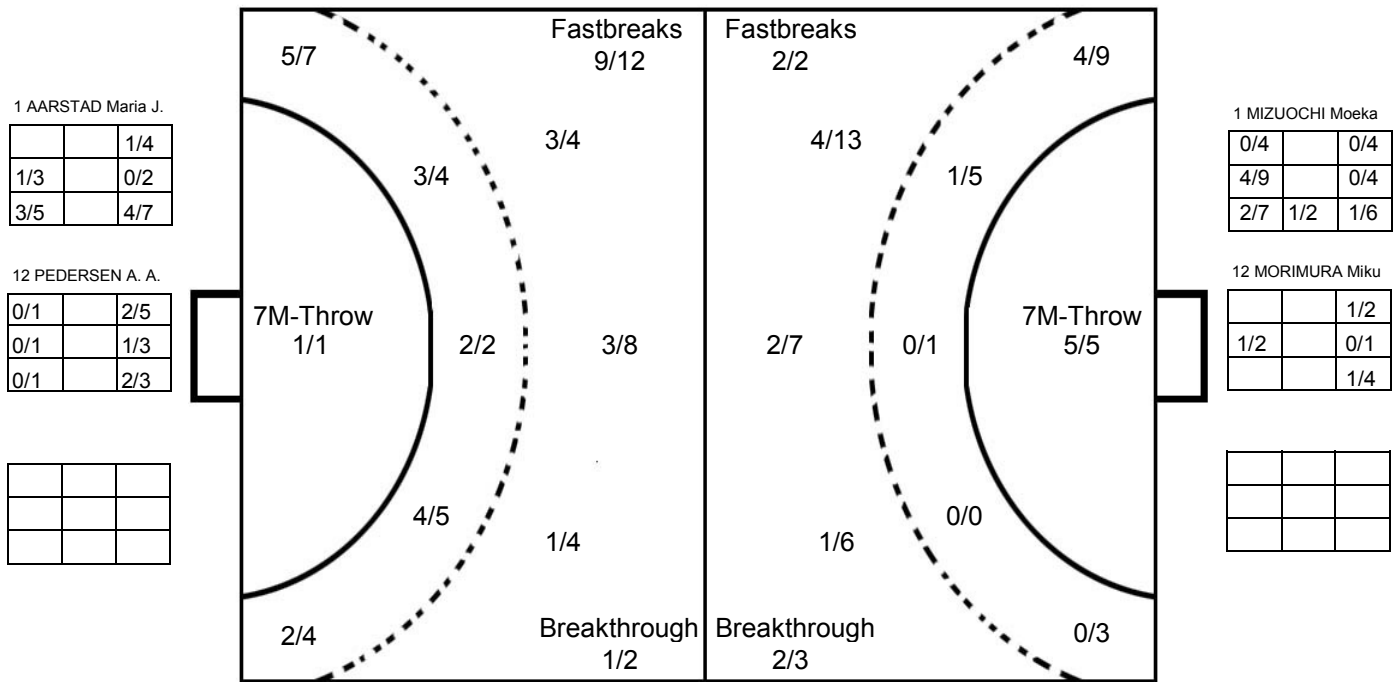

COURT PLAYER: GOALS/SHOTS

GOALKEEPER: SAVED/SHOTS

TEAM TOTALS	GOALS	SAVED	MISSED	POST	BLOCKED	TOTAL	RATE(%)
Field Shot	7	6	6	2	5	26	26.9%
Line Shot	1	3		2		6	16.7%
Wing Shot	4	5	1	2		12	33.3%
Fastbreak	2					2	100.0%
Breakthrough	2			1		3	66.7%
Free Throw							0.0%
7M-Throw	5					5	100.0%

IV WOMEN'S YOUTH WORLD CHAMPIONSHIP IN MNE

MATCH SHOT REPORT

ROUND 2

MATCH 15

120816015-41-1/1

NORWAY

Table with 26 columns representing players (1 AARSTAD Maria J. to 26 INGSTAD Vilde) and 3 rows for shot statistics (Goals, Misses, Blocks). Includes post-match statistics for each player.

JAPAN

Table with 16 columns representing players (1 MIZUOCHI Moeka to 16 KAWANO Moe) and 3 rows for shot statistics (Goals, Misses, Blocks). Includes post-match statistics for each player.