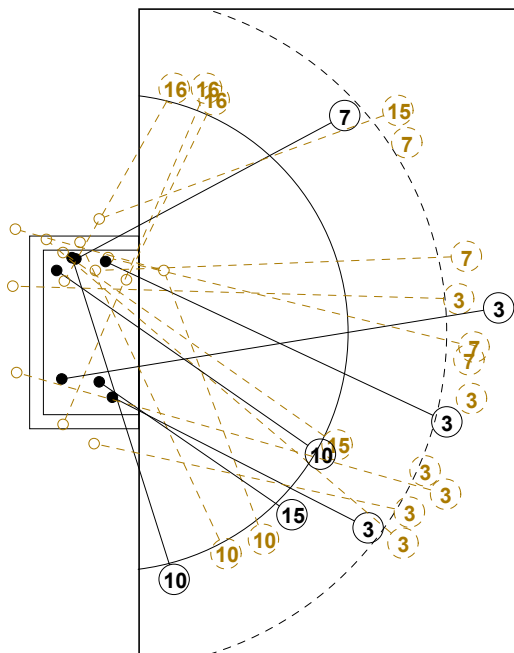

IV WOMEN'S YOUTH WORLD CHAMPIONSHIP IN MNE PICTORIAL MATCH STATISTICS

ROUND 2

MATCH 15

120816015-21-1/1

1st Half
10 : 18

2nd Half
34 : 21

IV WOMEN'S YOUTH WORLD CHAMPIONSHIP IN MNE

INDV/TEAM MATCH STATISTICS

OFFICIAL
HANDBALL
YOUTH WOMEN

PRELIMINARY
ROUND 2

GROUP D
MATCH 15

120816015-14-1/2
Bar
17/08/2012 13:45

No.	Name	Field Shot	Line Shot	Wing Shot	Fast Brk.	Brk. Thr.	Free Thr.	7m Thr.	Total	Rate %	ASST.	ERR.	WAR.	2'	D+DR	TIME
NORWAY(NOR)																
<i>(COURT PLAYER)</i>																
1	AARSTAD Maria J.									0.0%	1	1				00:30:18
2	AUNE Malin I.			3/5	1/1				4/6	66.7%	1		1			00:23:08
4	ARNTZEN Emilie	0/3							0/3	0.0%	6	3				00:30:32
5	OFTEDAL Hanna B.	3/4		1/1	1/1	1/1		1/1	7/8	87.5%	1	1	1			00:34:51
7	WAADE Silje K.	2/3			1/1				3/4	75.0%		2	1			00:10:40
8	JACOBSEN Marit		1/2		1/1				2/3	66.7%	1					00:36:18
9	HILBY Madeleine			1/1					1/1	100%						00:10:27
10	OBAIDLI Annikken		2/2						2/2	100%	3	3				00:40:54
11	ENKERUD Tonje	1/2			1/1	0/1			2/4	50.0%	4	1				00:33:36
12	PEDERSEN A. A.									0.0%						00:29:42
14	BAKKERUD Ingvild	0/3	0/1						0/4	0.0%	3					00:14:47
17	SVENNINGSEN Henriette									0.0%	2	3				00:14:20
18	VENN Kristin		1/1	1/2	1/2				3/5	60.0%						00:36:35
19	GROETAN Jenny		5/5	1/1	3/4				9/10	90.0%		1				00:38:22
22	STOKKE Vilde G.			0/1	0/1				0/2	0.0%	1					00:13:17
25	INGSTAD Vilde	1/1							1/1	100%		1				00:21:35
Total		7/16	9/11	7/11	9/12	1/2		1/1	34/53	64.2%	23	16	3			
<i>(GOALKEEPER)</i>																
1	AARSTAD Maria J.	4/7	2/2	3/6	0/2	0/1		0/3	9/21	42.9%	1	1				00:30:18
12	PEDERSEN A. A.	2/6	1/2	2/3		0/1		0/2	5/14	35.7%						00:29:42
Total		6/13	3/4	5/9	0/2	0/2		0/5	14/35	40.0%	1	1				

COURT PLAYER: GOALS/SHOTS

GOALKEEPER: SAVED/SHOTS

TEAM TOTALS	GOALS	SAVED	MISSED	POST	BLOCKED	TOTAL	RATE(%)
Field Shot	7	5	2	1	1	16	43.8%
Line Shot	9	2				11	81.8%
Wing Shot	7	1	2	1		11	63.6%
Fastbreak	9	2		1		12	75.0%
Breakthrough	1	1				2	50.0%
Free Throw							0.0%
7M-Throw	1					1	100.0%