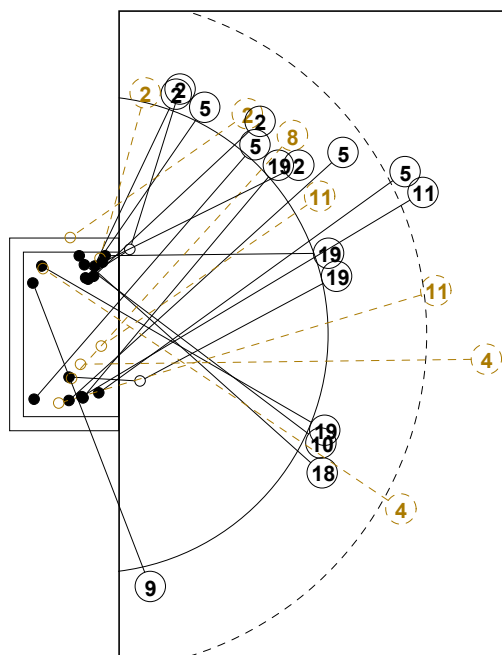

IV WOMEN'S YOUTH WORLD CHAMPIONSHIP IN MNE PICTORIAL MATCH STATISTICS

ROUND 2

MATCH 15

120816015-21-1/1

1st Half
10 : 18

2nd Half
34 : 21

IV WOMEN'S YOUTH WORLD CHAMPIONSHIP IN MNE

INDV/TEAM MATCH STATISTICS

OFFICIAL
HANDBALL
YOUTH WOMEN

PRELIMINARY
ROUND 2

GROUP D
MATCH 15

120816015-14-1/2
Bar
17/08/2012 13:45

No.	Name	Field Shot	Line Shot	Wing Shot	Fast Brk.	Brk. Thr.	Free Thr.	7m Thr.	Total	Rate %	ASST.	ERR.	WAR.	2'	D+DR	TIME
NORWAY(NOR)																
<i>(COURT PLAYER)</i>																
1	AARSTAD Maria J.									0.0%	1	1				00:30:18
2	AUNE Malin I.			3/5	1/1				4/6	66.7%	1		1			00:23:08
4	ARNTZEN Emilie	0/3							0/3	0.0%	6	3				00:30:32
5	OFTEDAL Hanna B.	3/4		1/1	1/1	1/1		1/1	7/8	87.5%	1	1	1			00:34:51
7	WAADE Silje K.	2/3			1/1				3/4	75.0%		2	1			00:10:40
8	JACOBSEN Marit		1/2		1/1				2/3	66.7%	1					00:36:18
9	HILBY Madeleine			1/1					1/1	100%						00:10:27
10	OBAIDLI Annikken		2/2						2/2	100%	3	3				00:40:54
11	ENKERUD Tonje	1/2			1/1	0/1			2/4	50.0%	4	1				00:33:36
12	PEDERSEN A. A.									0.0%						00:29:42
14	BAKKERUD Ingvild	0/3	0/1						0/4	0.0%	3					00:14:47
17	SVENNINGSEN Henriette									0.0%	2	3				00:14:20
18	VENN Kristin		1/1	1/2	1/2				3/5	60.0%						00:36:35
19	GROETAN Jenny		5/5	1/1	3/4				9/10	90.0%		1				00:38:22
22	STOKKE Vilde G.			0/1	0/1				0/2	0.0%	1					00:13:17
25	INGSTAD Vilde	1/1							1/1	100%		1				00:21:35
Total		7/16	9/11	7/11	9/12	1/2		1/1	34/53	64.2%	23	16	3			
<i>(GOALKEEPER)</i>																
1	AARSTAD Maria J.	4/7	2/2	3/6	0/2	0/1		0/3	9/21	42.9%	1	1				00:30:18
12	PEDERSEN A. A.	2/6	1/2	2/3		0/1		0/2	5/14	35.7%						00:29:42
Total		6/13	3/4	5/9	0/2	0/2		0/5	14/35	40.0%	1	1				

IV WOMEN'S YOUTH WORLD CHAMPIONSHIP IN MNE

MATCH SHOT REPORT

ROUND 2

MATCH 15

120816015-41-1/1

NORWAY

Table with 26 columns representing players (1 AARSTAD Maria J. to 26 INGSTAD Vilde) and 3 rows for shot statistics (Goals, Misses, Blocks). Includes post-match statistics for each player.