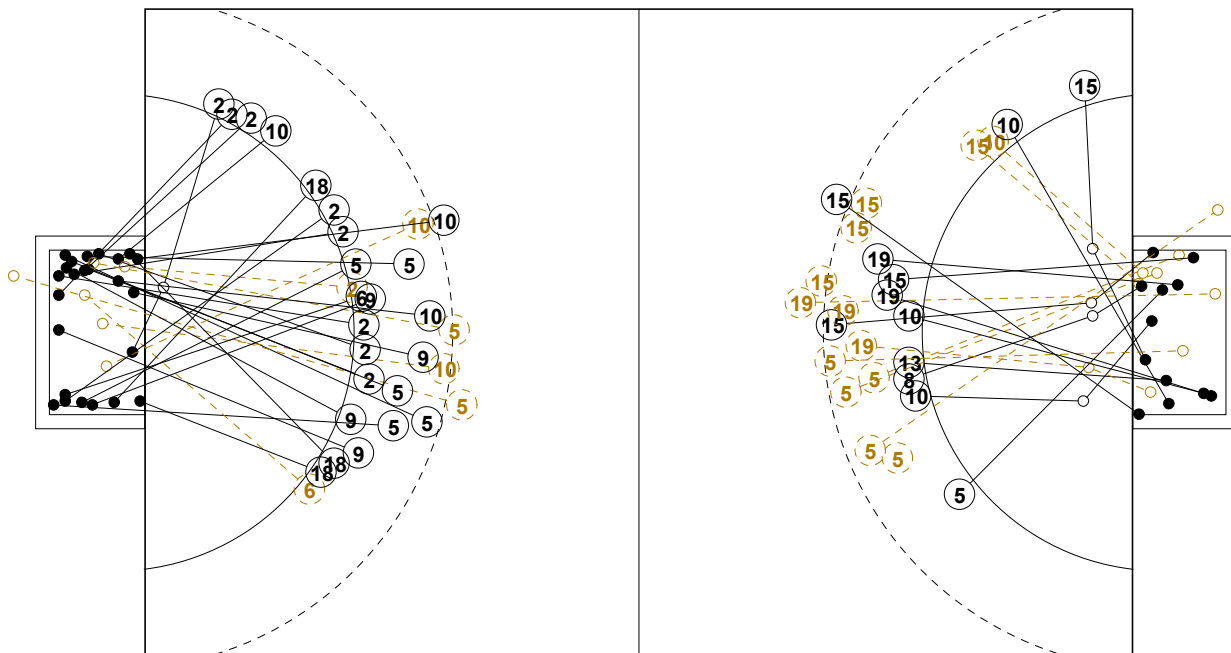

# IV WOMEN'S YOUTH WORLD CHAMPIONSHIP IN MNE PICTORIAL MATCH STATISTICS

ROUND 2

MATCH 12

120816012-21-1/1

1st Half  
24 : 12

2nd Half  
22 : 41

## IV WOMEN'S YOUTH WORLD CHAMPIONSHIP IN MNE