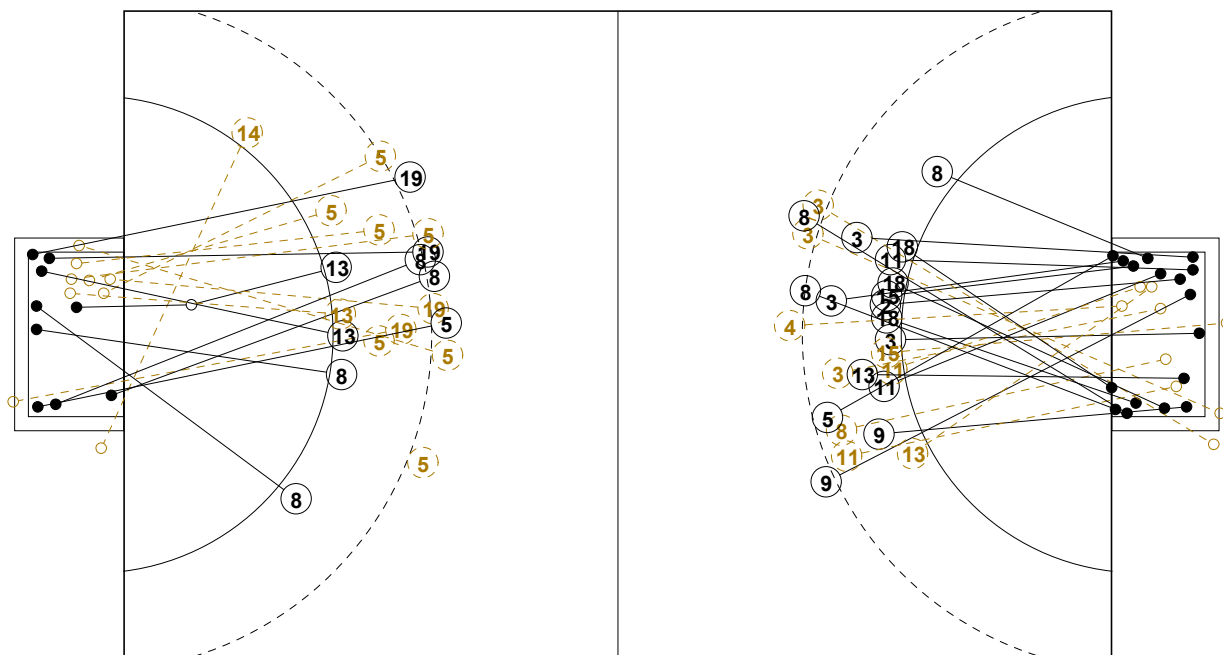

# IV WOMEN'S YOUTH WORLD CHAMPIONSHIP IN MNE PICTORIAL MATCH STATISTICS

ROUND 2

MATCH 12

120816012-21-1/1

1st Half  
24 : 12

2nd Half  
22 : 41