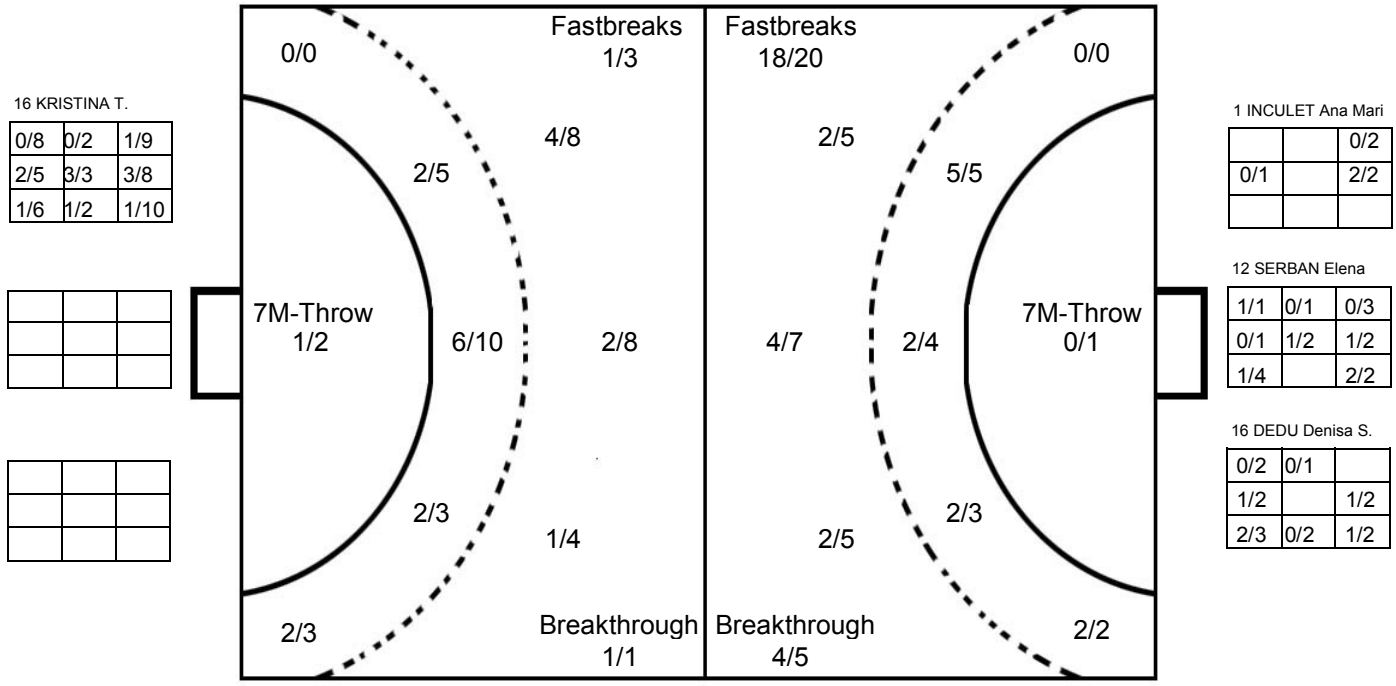

IV WOMEN'S YOUTH WORLD CHAMPIONSHIP IN MNE

MATCH SHOT REPORT

ROUND 2

MATCH 12

120816012-41-1/1

KAZAKHSTAN

5 ALYONA T.	8 ZARINA B.	10 MADINA Sharifova	13 ELSHAT Ukbenova	14 VICTORIYA Titok	15 IRINA A.	16 KRISTINA T.	19 ELVIRA Akhmet
1							
1							
1							
Post - 1 Miss - 2 Block - 3	Post - 0 Miss - 0 Block - 0	Post - 0 Miss - 0 Block - 0	Post - 0 Miss - 0 Block - 0	Post - 0 Miss - 1 Block - 0	Post - 0 Miss - 0 Block - 3	Post - 0 Miss - 0 Block - 0	Post - 1 Miss - 0 Block - 1

ROMANIA

1 INCULET Ana Mari	2 TANASIE Ana M.	3 TIRON Bianca E.	4 ZAMFIRESCU Maria	5 PERIANU Gabriela	6 GAVRILA Alexandr	7 AGAPE Victoria	8 CONSTANTINESCU
	2	1		2	1		
		1					1
				1			
Post - 0 Miss - 0 Block - 0	Post - 0 Miss - 0 Block - 0	Post - 1 Miss - 1 Block - 0	Post - 0 Miss - 0 Block - 0	Post - 0 Miss - 1 Block - 0	Post - 0 Miss - 0 Block - 0	Post - 0 Miss - 0 Block - 0	Post - 0 Miss - 0 Block - 0
9 PRICOPAI Andreea	10 POPA Laura P.	11 CIOCA Angela	12 SERBAN Elena	13 SAFTA Nicoleta	15 CIRJAN Roxana D.	16 DEDU Denisa S.	18 ORSIVSCHI A. M.
1		1					
1		1					
				1			1
					1		
Post - 0 Miss - 0 Block - 0	Post - 0 Miss - 0 Block - 0	Post - 0 Miss - 0 Block - 0	Post - 0 Miss - 0 Block - 0	Post - 0 Miss - 0 Block - 0	Post - 0 Miss - 1 Block - 0	Post - 0 Miss - 0 Block - 0	Post - 0 Miss - 0 Block - 0