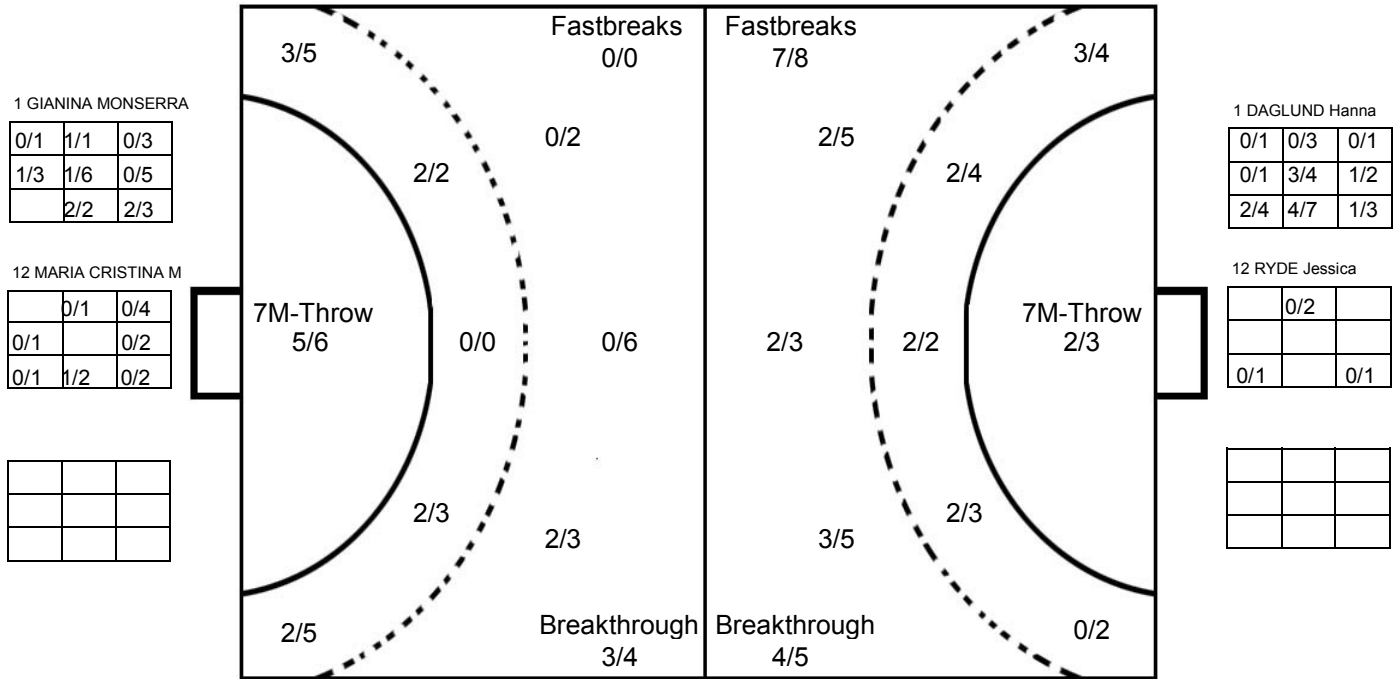

COURT PLAYER: GOALS/SHOTS

GOALKEEPER: SAVED/SHOTS

TEAM TOTALS	GOALS	SAVED	MISSED	POST	BLOCKED	TOTAL	RATE(%)
Field Shot	7	3	2	1		13	53.8%
Line Shot	6	1	1	1		9	66.7%
Wing Shot	3	2	1			6	50.0%
Fastbreak	7	1				8	87.5%
Breakthrough	4			1		5	80.0%
Free Throw							0.0%
7M-Throw	2	1				3	66.7%

IV WOMEN'S YOUTH WORLD CHAMPIONSHIP IN MNE

MATCH SHOT REPORT

ROUND 2

MATCH 10

120816010-41-1/1

PARAGUAY

Player statistics for Paraguay including names like GIANINA, LORENA PAOLA, CAMILA BEATRIZ, etc., and their respective shot counts in a grid format.