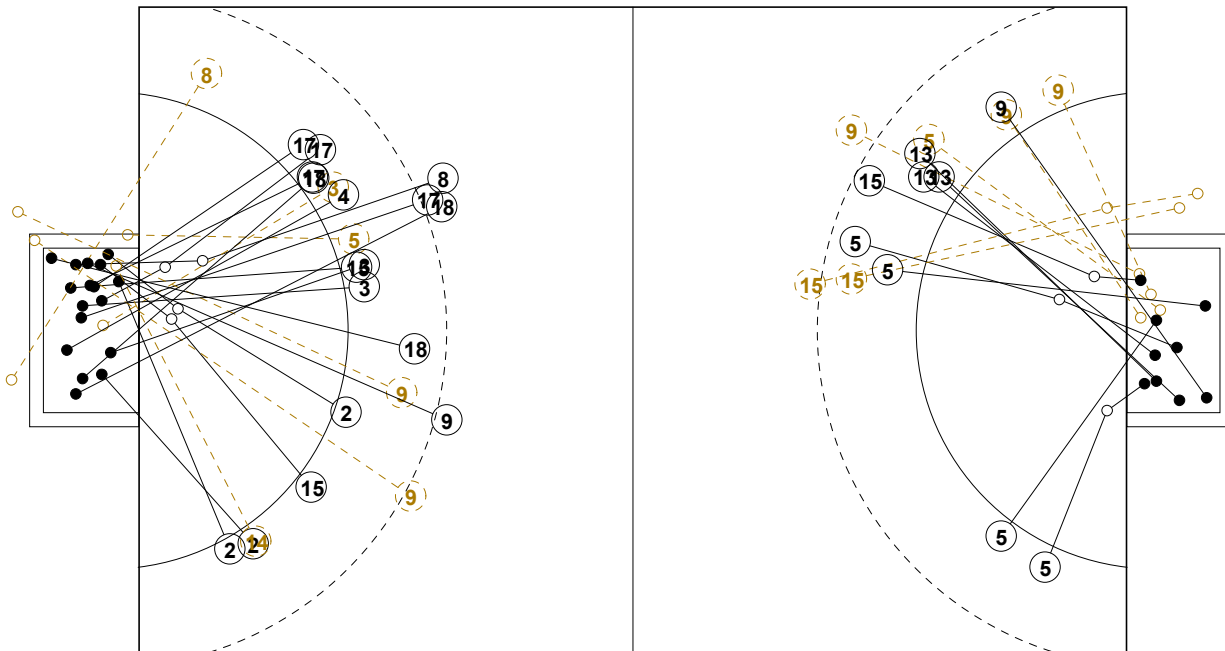

IV WOMEN'S YOUTH WORLD CHAMPIONSHIP IN MNE PICTORIAL MATCH STATISTICS

ROUND 2

MATCH 10

120816010-21-1/1

1st Half
18 : 12

2nd Half
19 : 29

IV WOMEN'S YOUTH WORLD CHAMPIONSHIP IN MNE

INDV/TEAM MATCH STATISTICS

OFFICIAL
HANDBALL
YOUTH WOMEN

PRELIMINARY
ROUND 2

GROUP A
MATCH 10

120816010-14-1/2
Podgorica
17/08/2012 16:00

No.	Name	Field Shot	Line Shot	Wing Shot	Fast Brk.	Brk. Thr.	Free Thr.	7m Thr.	Total	Rate %	ASST.	ERR.	WAR.	2'	D+DR	TIME
PARAGUAY(PAR)																
<i>(COURT PLAYER)</i>																
1	GIANINA MONSERRA									0.0%						00:38:05
2	LORENA PAOLA Pan		2/2			1/1			3/3	100%	2	5	1			01:00:00
3	CAMILA BEATRIZ F									0.0%						00:02:24
4	REBECA ANA MA. B									0.0%			1	1		00:52:46
5	CARIMY MARIA Alu	1/3	1/2	2/2		0/1			4/8	50.0%		2		2		01:00:00
6	KAMILA ARACELI R			1/1					1/1	100%		1				00:07:12
7	GEORGINNA Battag			0/2					0/2	0.0%		2				00:42:41
8	DAISY YAMILA Ver	0/1							0/1	0.0%	1					00:00:00
9	MARIA ALEJANDRA	0/1		1/3					1/4	25.0%		1	1			00:30:00
12	MARIA CRISTINA M									0.0%						00:21:55
13	ALEXIA NOEMI Cac	0/2	1/1			2/2			3/5	60.0%	1	2		1		00:59:42
14	MARIA ROMINA Kal									0.0%						00:00:02
15	ANA LAURA Acuna	1/4		1/2				5/6	7/12	58.3%		2				00:44:47
Total																
<i>(GOALKEEPER)</i>																
1	GIANINA MONSERRA	3/7	1/4	1/2	1/5	0/4		1/2	7/24	29.2%						00:38:05
12	MARIA CRISTINA M	0/3	0/3	1/3	0/3			0/1	1/13	7.7%						00:21:55
Total																

COURT PLAYER: GOALS/SHOTS

GOALKEEPER: SAVED/SHOTS

TEAM TOTALS	GOALS	SAVED	MISSED	POST	BLOCKED	TOTAL	RATE(%)
Field Shot	2	4	3		2	11	18.2%
Line Shot	4	1				5	80.0%
Wing Shot	5	5				10	50.0%
Fastbreak							0.0%
Breakthrough	3	1				4	75.0%
Free Throw							0.0%
7M-Throw	5		1			6	83.3%