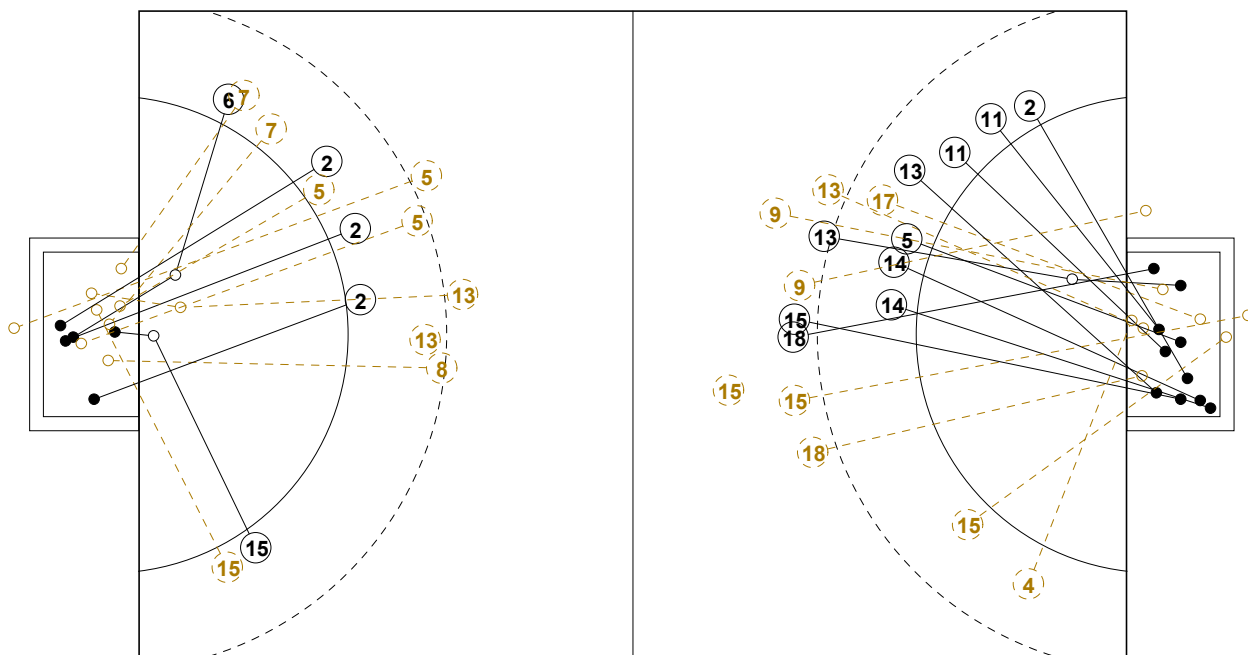

IV WOMEN'S YOUTH WORLD CHAMPIONSHIP IN MNE PICTORIAL MATCH STATISTICS

ROUND 2

MATCH 10

120816010-21-1/1

1st Half
18 : 12

2nd Half
19 : 29

IV WOMEN'S YOUTH WORLD CHAMPIONSHIP IN MNE

INDV/TEAM MATCH STATISTICS

OFFICIAL
HANDBALL
YOUTH WOMEN

PRELIMINARY
ROUND 2

GROUP A
MATCH 10

120816010-14-1/2
Podgorica
17/08/2012 16:00

No.	Name	Field Shot	Line Shot	Wing Shot	Fast Brk.	Brk. Thr.	Free Thr.	7m Thr.	Total	Rate %	ASST.	ERR.	WAR.	2'	D+DR	TIME
PARAGUAY(PAR)																
<i>(COURT PLAYER)</i>																
1	GIANINA MONSERRA									0.0%						00:38:05
2	LORENA PAOLA Pan		2/2			1/1			3/3	100%	2	5	1			01:00:00
3	CAMILA BEATRIZ F									0.0%						00:02:24
4	REBECA ANA MA. B									0.0%			1	1		00:52:46
5	CARIMY MARIA Alu	1/3	1/2	2/2		0/1			4/8	50.0%		2		2		01:00:00
6	KAMILA ARACELI R			1/1					1/1	100%		1				00:07:12
7	GEORGINNA Battag			0/2					0/2	0.0%		2				00:42:41
8	DAISY YAMILA Ver	0/1							0/1	0.0%	1					00:00:00
9	MARIA ALEJANDRA	0/1		1/3					1/4	25.0%		1	1			00:30:00
12	MARIA CRISTINA M									0.0%						00:21:55
13	ALEXIA NOEMI Cac	0/2	1/1			2/2			3/5	60.0%	1	2		1		00:59:42
14	MARIA ROMINA Kal									0.0%						00:00:02
15	ANA LAURA Acuna	1/4		1/2				5/6	7/12	58.3%		2				00:44:47
Total																
<i>(GOALKEEPER)</i>																
1	GIANINA MONSERRA	3/7	1/4	1/2	1/5	0/4		1/2	7/24	29.2%						00:38:05
12	MARIA CRISTINA M	0/3	0/3	1/3	0/3			0/1	1/13	7.7%						00:21:55
Total																