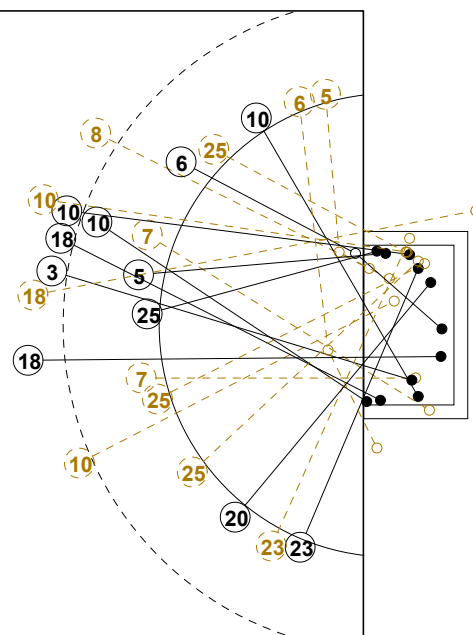

XVIII MEN'S JUNIOR WORLD CHAMPIONSHIP 2011 GREECE PICTORIAL MATCH STATISTICS

ROUND 10

MATCH 92

201107092-21-1/1

1st Half
19 : 13

2nd Half
37 : 41

XVIII MEN'S JUNIOR WORLD CHAMPIONSHIP 2011 GREECE

INDV/TEAM MATCH STATISTICS

OFFICIAL
HANDBALL
JUNIOR MENPLACE 9-10
ROUND 10GROUP X
MATCH 92201107092-14-1/2
YMCA
28/07/2011 12:00

No.	Name	Field Shot	Line Shot	Wing Shot	Fast Brk.	Brk. Thr.	Free Thr.	7m Thr.	Total	Rate %	ASST.	ERR.	WAR.	2'	D+DR	TIME
NORWAY(NOR)																
<i>(COURT PLAYER)</i>																
1	SAEBO Tor C.									0.0%						00:00:00
2	SOERHEIM Goeran									0.0%						00:00:00
3	GABRIELSEN Stian	3/5							3/5	60.0%	2	1		2		00:44:05
5	ALM Erik Skifjel			3/4	3/3				6/7	85.7%	1	3	1	1		00:59:50
6	OSULLIVAN C.			1/2	2/3				3/5	60.0%	3	1				00:19:46
7	GULLERUD Magnus		1/3		1/1				2/4	50.0%		2				00:15:59
8	PUTANS Ronald	4/7							4/7	57.1%	2	1				00:40:43
10	STROEMBERG Simen	2/4	1/1	1/1					4/6	66.7%		2	1			00:30:06
12	BERGUM Tor Erik									0.0%	1					00:07:05
14	HIPPE Johannes									0.0%	1	1	1			00:01:24
16	JOHANSEN Simen									0.0%						00:52:55
18	TOENESEN Kent R.	5/7						3/3	8/10	80.0%	6	2				00:45:32
20	KRISTENSEN T.			2/3					2/3	66.7%						00:34:19
23	HALDORSEN Martin			2/3					2/3	66.7%						00:24:27
25	HAKAJ Besard		3/7						3/7	42.9%				1		00:43:16
Total		14/23	5/11	9/13	6/7			3/3	37/57	64.9%	16	13	3	4		
<i>(GOALKEEPER)</i>																
12	BERGUM Tor Erik	1/1	0/2		0/1	0/1			1/5	20.0%						00:07:05
16	JOHANSEN Simen	3/13	4/18	1/3	1/4	1/8		0/1	10/47	21.3%						00:52:55
Total		4/14	4/20	1/3	1/5	1/9		0/1	11/52	21.2%						

COURT PLAYER: GOALS/SHOTS

GOALKEEPER: SAVED/SHOTS

TEAM TOTALS	GOALS	SAVED	MISSED	POST	BLOCKED	TOTAL	RATE(%)
Field Shot	14	6	2		1	23	60.9%
Line Shot	5	4	1	1		11	45.5%
Wing Shot	9	1	1	2		13	69.2%
Fastbreak	6	1				7	85.7%
Breakthrough							0.0%
Free Throw							0.0%
7M-Throw	3					3	100.0%