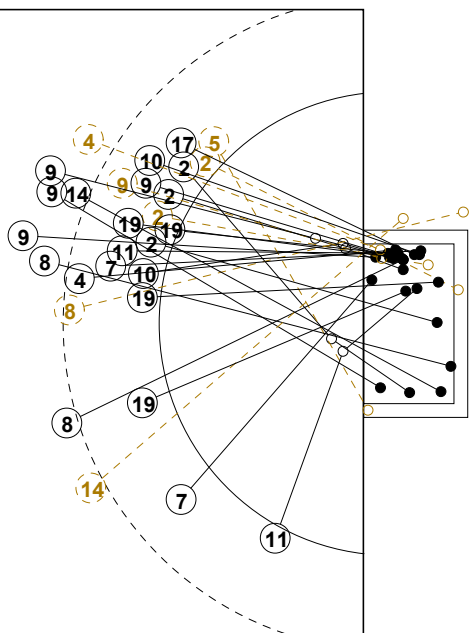

XVIII MEN'S JUNIOR WORLD CHAMPIONSHIP 2011 GREECE PICTORIAL MATCH STATISTICS

ROUND 10

MATCH 92

201107092-21-1/1

1st Half
19 : 13

2nd Half
37 : 41

XVIII MEN'S JUNIOR WORLD CHAMPIONSHIP 2011 GREECE

INDV/TEAM MATCH STATISTICS

OFFICIAL
HANDBALL
JUNIOR MENPLACE 9-10
ROUND 10GROUP X
MATCH 92201107092-14-1/2
YMCA
28/07/2011 12:00

No.	Name	Field Shot	Line Shot	Wing Shot	Fast Brk.	Brk. Thr.	Free Thr.	7m Thr.	Total	Rate %	ASST.	ERR.	WAR.	2'	D+DR	TIME
NORWAY(NOR)																
<i>(COURT PLAYER)</i>																
1	SAEBO Tor C.									0.0%						00:00:00
2	SOERHEIM Goeran									0.0%						00:00:00
3	GABRIELSEN Stian	3/5							3/5	60.0%	2	1		2		00:44:05
5	ALM Erik Skifjel			3/4	3/3				6/7	85.7%	1	3	1	1		00:59:50
6	OSULLIVAN C.			1/2	2/3				3/5	60.0%	3	1				00:19:46
7	GULLERUD Magnus		1/3		1/1				2/4	50.0%		2				00:15:59
8	PUTANS Ronald	4/7							4/7	57.1%	2	1				00:40:43
10	STROEMBERG Simen	2/4	1/1	1/1					4/6	66.7%		2	1			00:30:06
12	BERGUM Tor Erik									0.0%	1					00:07:05
14	HIPPE Johannes									0.0%	1	1	1			00:01:24
16	JOHANSEN Simen									0.0%						00:52:55
18	TOENESEN Kent R.	5/7						3/3	8/10	80.0%	6	2				00:45:32
20	KRISTENSEN T.			2/3					2/3	66.7%						00:34:19
23	HALDORSEN Martin			2/3					2/3	66.7%						00:24:27
25	HAKAJ Besard		3/7						3/7	42.9%				1		00:43:16
Total		14/23	5/11	9/13	6/7			3/3	37/57	64.9%	16	13	3	4		
<i>(GOALKEEPER)</i>																
12	BERGUM Tor Erik	1/1	0/2		0/1	0/1			1/5	20.0%						00:07:05
16	JOHANSEN Simen	3/13	4/18	1/3	1/4	1/8		0/1	10/47	21.3%						00:52:55
Total		4/14	4/20	1/3	1/5	1/9		0/1	11/52	21.2%						

COURT PLAYER: GOALS/SHOTS

GOALKEEPER: SAVED/SHOTS

TEAM TOTALS	GOALS	SAVED	MISSED	POST	BLOCKED	TOTAL	RATE(%)
Field Shot	14	6	2		1	23	60.9%
Line Shot	5	4	1	1		11	45.5%
Wing Shot	9	1	1	2		13	69.2%
Fastbreak	6	1				7	85.7%
Breakthrough							0.0%
Free Throw							0.0%
7M-Throw	3					3	100.0%