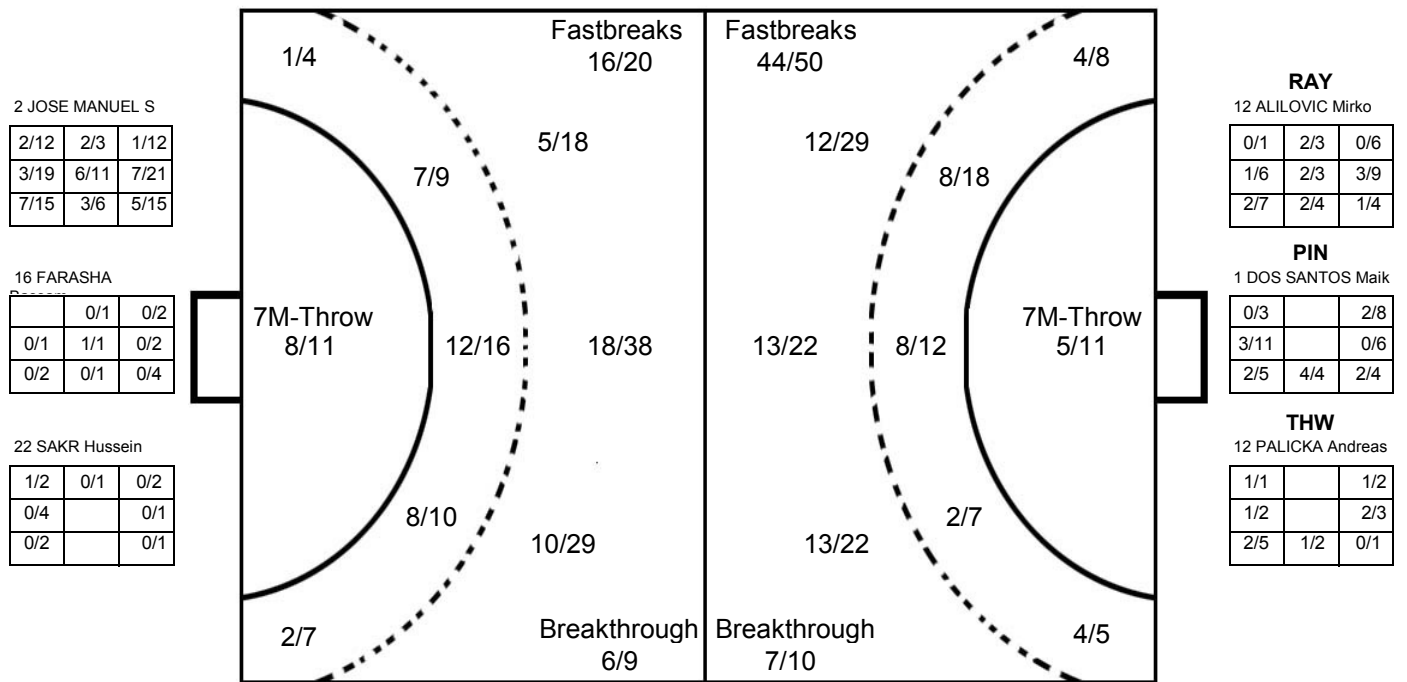

AL SADD LEBANON

Table of player statistics for AL SADD LEBANON, including names like 1 SAKR Hasan, 2 JOSE MANUEL S, 3 MARKO Krivokapic, etc., with columns for goals, assists, and blocks.