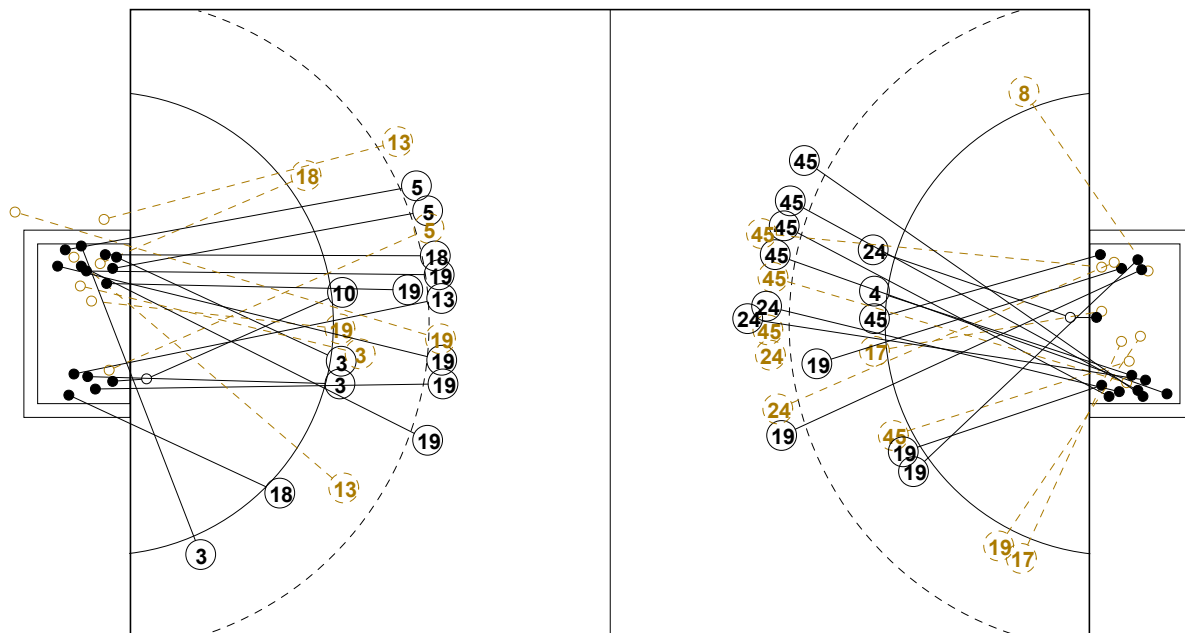

IHF SUPER GLOBE QATAR 2011 PICTORIAL MATCH STATISTICS

ROUND 2

MATCH 8

201105008-21-1/1

1st Half
14 : 14

2nd Half
28 : 30

IHF SUPER GLOBE QATAR 2011

INDV/TEAM MATCH STATISTICS

OFFICIAL
HANDBALL
MEN

PRELIMINARY
ROUND 2

GROUP A
MATCH 8

201105008-14-1/2
GHAPAF A
15/05/2011 20:00

No.	Name	Field Shot	Line Shot	Wing Shot	Fast Brk.	Brk. Thr.	Free Thr.	7m Thr.	Total	Rate %	ASST.	ERR.	WAR.	2'	D+DR	TIME
AL SADD LEBANON(AS-LIB)																
<i>(COURT PLAYER)</i>																
1	SAKR Hasan									0.0%			1			00:08:40
2	JOSE MANUEL S									0.0%						01:00:00
4	EDUARD Fernandez		2/2					3/4	5/6	83.3%	1	2	1			01:00:00
7	HAMDAR Maher									0.0%						00:00:00
8	TVEDTEN Harvard			1/2		0/1		2/4	3/7	42.9%						01:00:00
10	MAZLOUM Rabih									0.0%						00:00:00
16	FARASHA Bassam									0.0%						00:00:00
17	NAHAS Khoder	0/1		1/3		0/1			1/5	20.0%						00:56:14
18	DAHER Zoufikar									0.0%				1		00:02:59
19	EDUARDO Gurbindo	1/2	3/4			1/2			5/8	62.5%	3	2				01:00:00
20	SAKR Hasan jihad									0.0%						00:00:00
22	SAKR Hussein									0.0%						00:00:00
23	CHAHINE Ahmad									0.0%						00:00:00
24	OSCAR Perales	3/5	1/1		4/4				8/10	80.0%	2	7				00:53:43
27	AKIL Bilal									0.0%						00:00:00
45	NENAD Bilbija	7/14	1/1		0/1		0/1		8/17	47.1%		4		1		00:58:23
Total		11/22	7/8	2/5	4/5	1/4	0/1	5/8	30/53	56.6%	6	15	2	2		
<i>(GOALKEEPER)</i>																
2	JOSE MANUEL S	2/14	3/3		1/13	1/5			7/35	20.0%						01:00:00
Total		2/14	3/3		1/13	1/5			7/35	20.0%						

COURT PLAYER: GOALS/SHOTS

GOALKEEPER: SAVED/SHOTS

TEAM TOTALS	GOALS	SAVED	MISSED	POST	BLOCKED	TOTAL	RATE(%)
Field Shot	11	5	1	2	3	22	50.0%
Line Shot	7		1			8	87.5%
Wing Shot	2	3				5	40.0%
Fastbreak	4	1				5	80.0%
Breakthrough	1	2	1			4	25.0%
Free Throw		1				1	0.0%
7M-Throw	5	1	1	1		8	62.5%