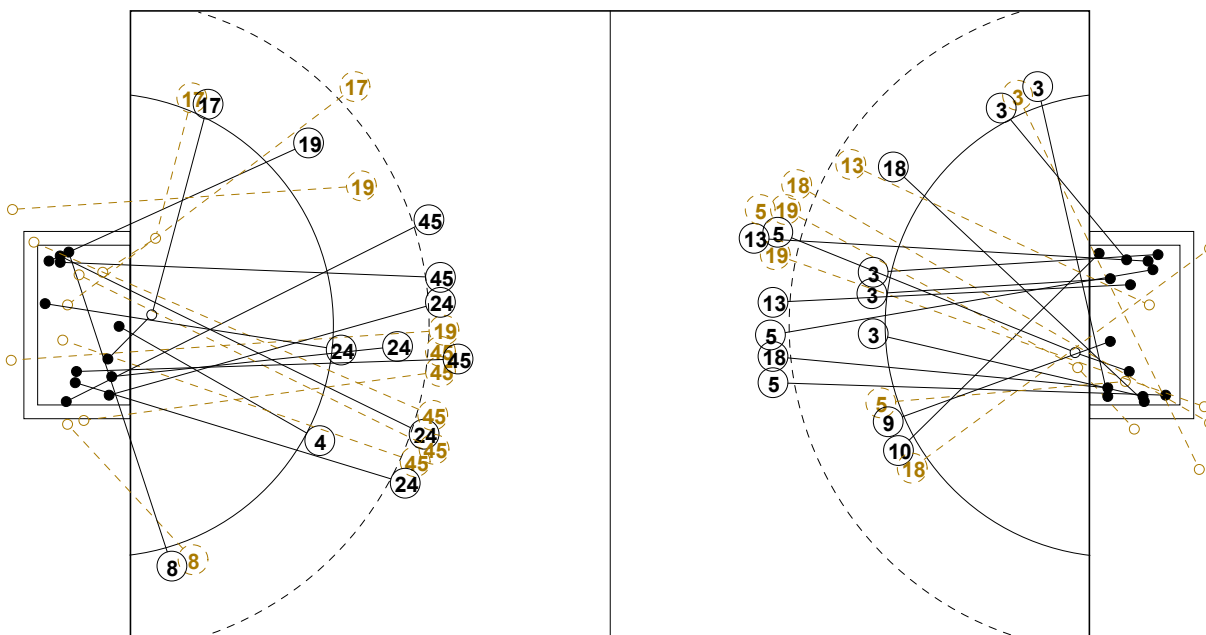

IHF SUPER GLOBE QATAR 2011 PICTORIAL MATCH STATISTICS

ROUND 2

MATCH 8

201105008-21-1/1

1st Half
14 : 14

2nd Half
28 : 30

IHF SUPER GLOBE QATAR 2011

INDV/TEAM MATCH STATISTICS

OFFICIAL
HANDBALL
MEN

PRELIMINARY
ROUND 2

GROUP A
MATCH 8

201105008-14-1/2
GHAPAF A
15/05/2011 20:00

No.	Name	Field Shot	Line Shot	Wing Shot	Fast Brk.	Brk. Thr.	Free Thr.	7m Thr.	Total	Rate %	ASST.	ERR.	WAR.	2'	D+DR	TIME
AL SADD LEBANON(AS-LIB)																
<i>(COURT PLAYER)</i>																
1	SAKR Hasan									0.0%			1			00:08:40
2	JOSE MANUEL S									0.0%						01:00:00
4	EDUARD Fernandez		2/2					3/4	5/6	83.3%	1	2	1			01:00:00
7	HAMDAR Maher									0.0%						00:00:00
8	TVEDTEN Harvard			1/2		0/1		2/4	3/7	42.9%						01:00:00
10	MAZLOUM Rabih									0.0%						00:00:00
16	FARASHA Bassam									0.0%						00:00:00
17	NAHAS Khoder	0/1		1/3		0/1			1/5	20.0%						00:56:14
18	DAHER Zoufikar									0.0%				1		00:02:59
19	EDUARDO Gurbindo	1/2	3/4			1/2			5/8	62.5%	3	2				01:00:00
20	SAKR Hasan jihad									0.0%						00:00:00
22	SAKR Hussein									0.0%						00:00:00
23	CHAHINE Ahmad									0.0%						00:00:00
24	OSCAR Perales	3/5	1/1		4/4				8/10	80.0%	2	7				00:53:43
27	AKIL Bilal									0.0%						00:00:00
45	NENAD Bilbija	7/14	1/1		0/1		0/1		8/17	47.1%		4		1		00:58:23
Total		11/22	7/8	2/5	4/5	1/4	0/1	5/8	30/53	56.6%	6	15	2	2		
<i>(GOALKEEPER)</i>																
2	JOSE MANUEL S	2/14	3/3		1/13	1/5			7/35	20.0%						01:00:00
Total		2/14	3/3		1/13	1/5			7/35	20.0%						

COURT PLAYER: GOALS/SHOTS

GOALKEEPER: SAVED/SHOTS

TEAM TOTALS	GOALS	SAVED	MISSED	POST	BLOCKED	TOTAL	RATE(%)
Field Shot	11	5	1	2	3	22	50.0%
Line Shot	7		1			8	87.5%
Wing Shot	2	3				5	40.0%
Fastbreak	4	1				5	80.0%
Breakthrough	1	2	1			4	25.0%
Free Throw		1				1	0.0%
7M-Throw	5	1	1	1		8	62.5%