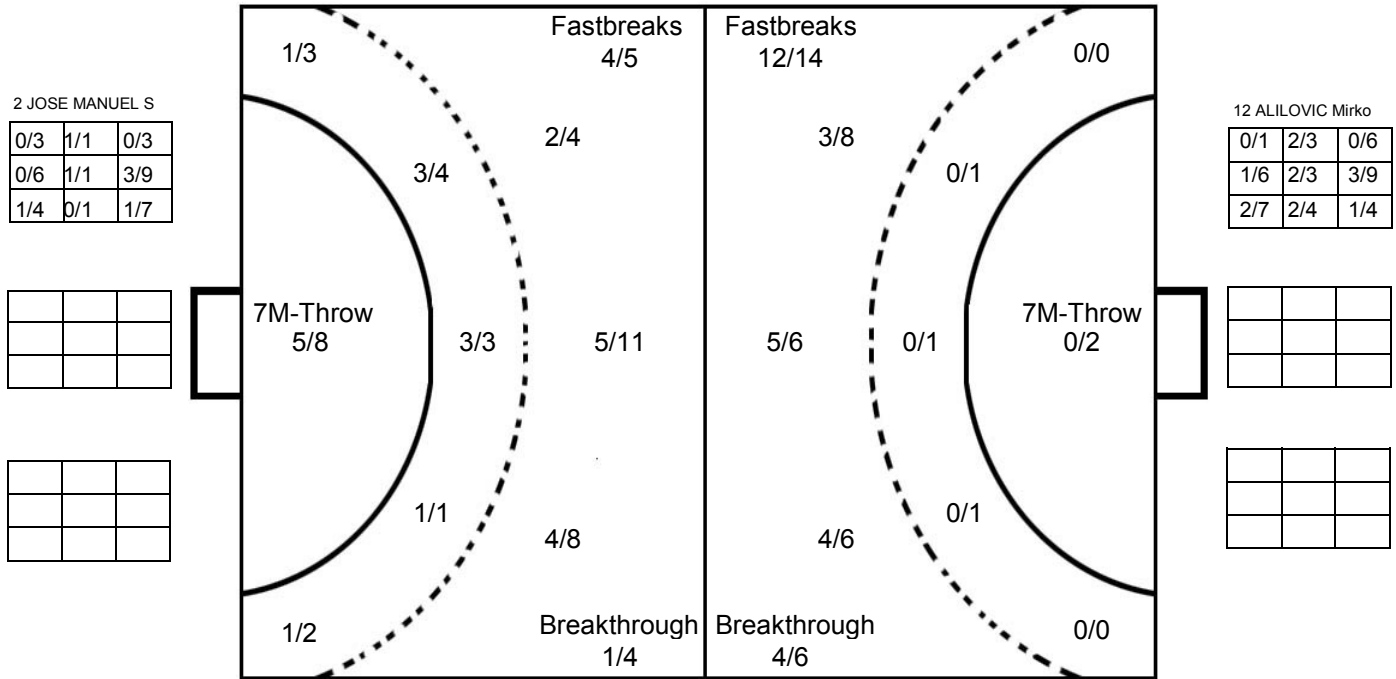

IHF SUPER GLOBE QATAR 2011
MATCH SHOT REPORT

ROUND 2

MATCH 8

201105008-41-1/1

AL SADD

Table listing player statistics for AL SADD, including names like 1 SAKR Hasan, 2 JOSE MANUEL S, 4 EDUARD Fernandez, etc., with corresponding goalkeeping and shooting data.