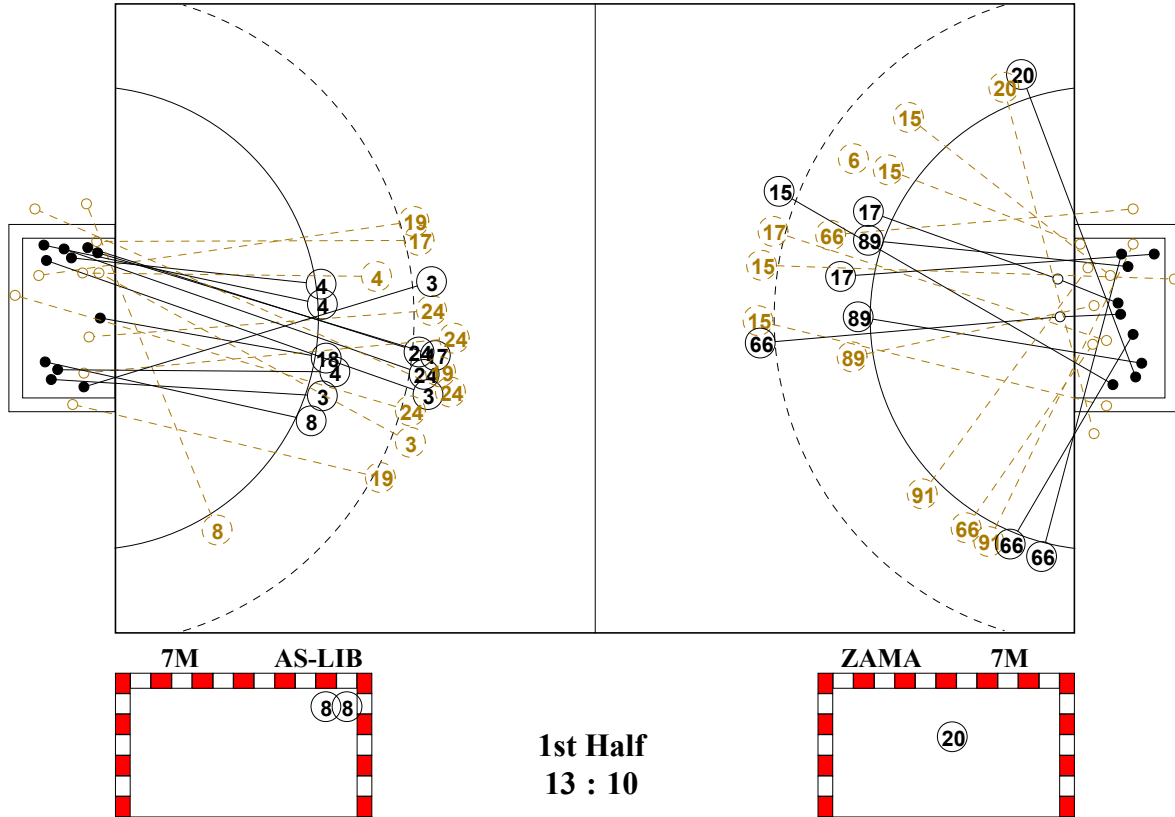

IHF SUPER GLOBE QATAR 2011 PICTORIAL MATCH STATISTICS

ROUND 4

MATCH 15

201105015-21-1/1

IHF SUPER GLOBE QATAR 2011

INDV/TEAM MATCH STATISTICS

OFFICIAL
HANDBALL
MEN

PLACE 3-4
ROUND 4

GROUP X
MATCH 15

201105015-14-1/2
GHAPAF A
18/05/2011 18:00

No.	Name	Field Shot	Line Shot	Wing Shot	Fast Brk.	Brk. Thr.	Free Thr.	7m Thr.	Total	Rate %	ASST.	ERR.	WAR.	2'	D+DR	TIME
AL SADD LEBANON(AS-LIB)																
<i>(COURT PLAYER)</i>																
1	SAKR Hasan									0.0%						00:06:28
2	JOSE MANUEL S									0.0%	2					01:00:00
3	MARKO Krivokapic	5/8	1/2		1/1				7/11	63.6%		4		1		00:56:06
4	EDUARD Fernandez		3/4						3/4	75.0%		2		1		00:52:00
7	HAMDAR Maher									0.0%						00:09:18
8	TVEDTEN Harvard		1/1	0/1	4/5			2/2	7/9	77.8%						00:58:17
10	MAZLOUM Rabih									0.0%						00:10:17
16	FARASHA Bassam									0.0%						00:00:00
17	NAHAS Khoder	3/5			1/1				4/6	66.7%	1			2		00:43:46
18	DAHER Zouffikar		1/1						1/1	100%						00:10:55
19	EDUARDO Gurbindo	0/4	1/2	0/1					1/7	14.3%	1	3		1		00:53:59
20	SAKR Hasan jihad									0.0%						00:00:00
22	SAKR Hussein									0.0%						00:00:00
23	CHAHINE Ahmad									0.0%						00:00:58
24	OSCAR Perales	3/8	1/1			1/1			5/10	50.0%		1		1		00:57:55
27	AKIL Bilal									0.0%						00:00:00
Total		11/25	8/11	0/2	6/7	1/1		2/2	28/48	58.3%	4	10		6		
<i>(GOALKEEPER)</i>																
2	JOSE MANUEL S	5/12	4/8	1/3	3/9	0/2	0/1	0/1	13/36	36.1%	2					01:00:00
Total		5/12	4/8	1/3	3/9	0/2	0/1	0/1	13/36	36.1%	2					

COURT PLAYER: GOALS/SHOTS

GOALKEEPER: SAVED/SHOTS

TEAM TOTALS	GOALS	SAVED	MISSED	POST	BLOCKED	TOTAL	RATE(%)
Field Shot	11	9	1	3	1	25	44.0%
Line Shot	8	3				11	72.7%
Wing Shot		2				2	0.0%
Fastbreak	6		1			7	85.7%
Breakthrough	1					1	100.0%
Free Throw							0.0%
7M-Throw	2					2	100.0%