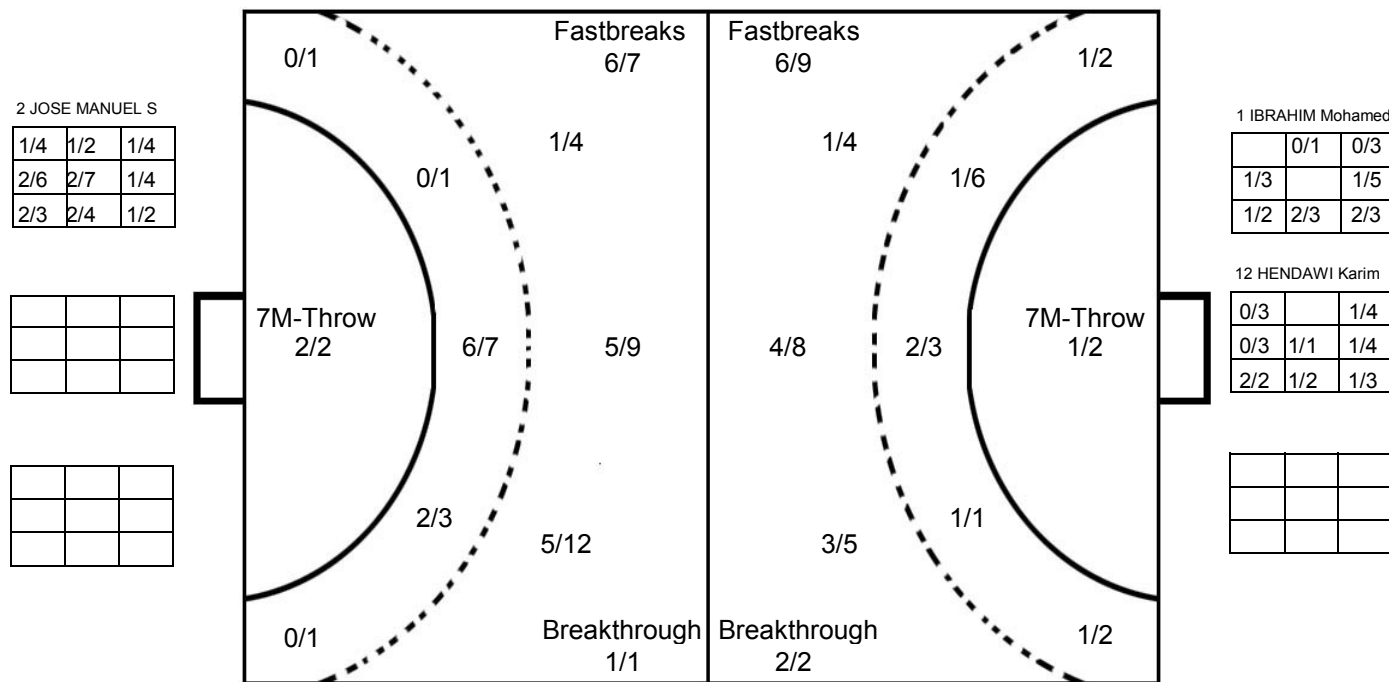

COURT PLAYER: GOALS/SHOTS

GOALKEEPER: SAVED/SHOTS

TEAM TOTALS	GOALS	SAVED	MISSED	POST	BLOCKED	TOTAL	RATE(%)
Field Shot	7	5	1	2	1	16	43.8%
Line Shot	4	4			1	9	44.4%
Wing Shot	2	1	1			4	50.0%
Fastbreak	6	3				9	66.7%
Breakthrough	2					2	100.0%
Free Throw	1		1			2	50.0%
7M-Throw	1			1		2	50.0%

IHF SUPER GLOBE QATAR 2011 MATCH SHOT REPORT

ROUND 4

MATCH 15

201105015-41-1/1

AL SADD

Player statistics table for AL SADD team, listing 17 players with their respective goal counts and shot statistics.

ZAMALEK