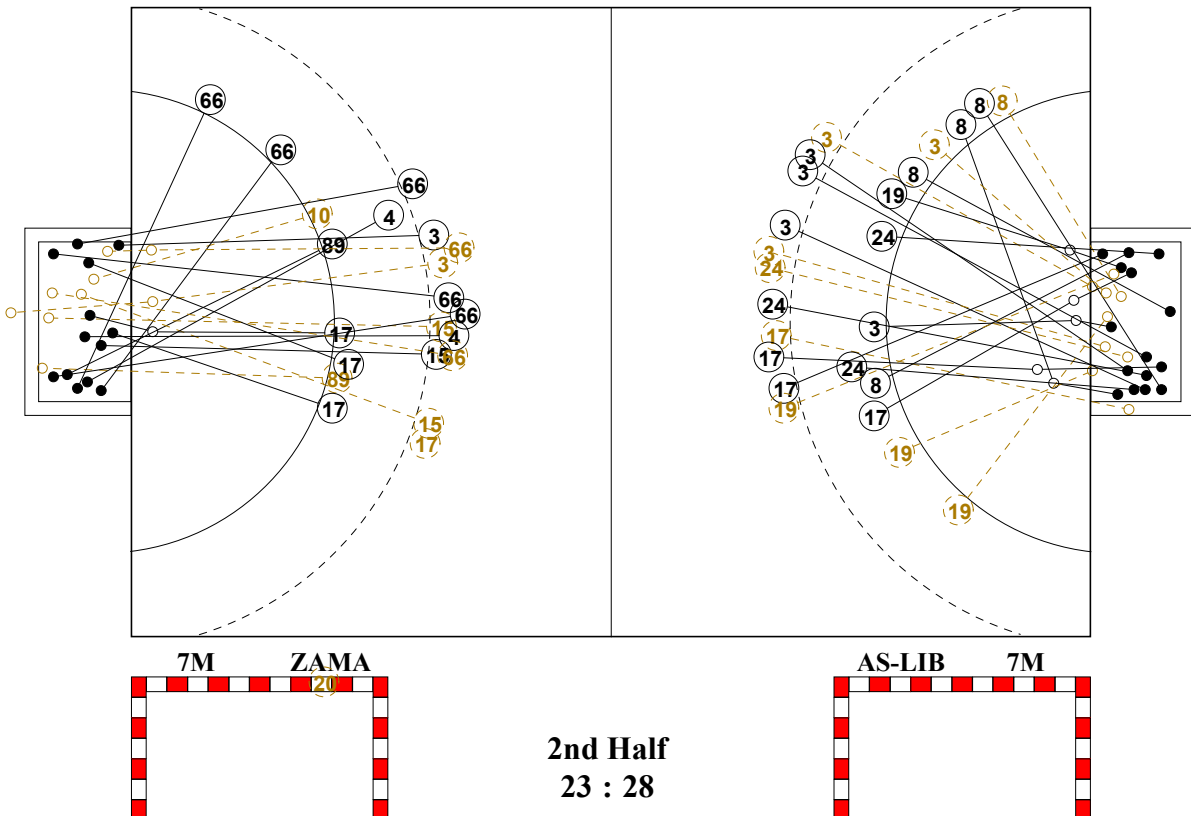

IHF SUPER GLOBE QATAR 2011 PICTORIAL MATCH STATISTICS

ROUND 4

MATCH 15

201105015-21-1/1

IHF SUPER GLOBE QATAR 2011

INDV/TEAM MATCH STATISTICS

OFFICIAL
HANDBALL
MEN

PLACE 3-4
ROUND 4

GROUP X
MATCH 15

201105015-14-1/2
GHAPAF A
18/05/2011 18:00

No.	Name	Field Shot	Line Shot	Wing Shot	Fast Brk.	Brk. Thr.	Free Thr.	7m Thr.	Total	Rate %	ASST.	ERR.	WAR.	2'	D+DR	TIME
AL SADD LEBANON(AS-LIB)																
<i>(COURT PLAYER)</i>																
1	SAKR Hasan									0.0%						00:06:28
2	JOSE MANUEL S									0.0%	2					01:00:00
3	MARKO Krivokapic	5/8	1/2		1/1				7/11	63.6%		4		1		00:56:06
4	EDUARD Fernandez		3/4						3/4	75.0%		2		1		00:52:00
7	HAMDAR Maher									0.0%						00:09:18
8	TVEDTEN Harvard		1/1	0/1	4/5			2/2	7/9	77.8%						00:58:17
10	MAZLOUM Rabih									0.0%						00:10:17
16	FARASHA Bassam									0.0%						00:00:00
17	NAHAS Khoder	3/5			1/1				4/6	66.7%	1			2		00:43:46
18	DAHER Zouffikar		1/1						1/1	100%						00:10:55
19	EDUARDO Gurbindo	0/4	1/2	0/1					1/7	14.3%	1	3		1		00:53:59
20	SAKR Hasan jihad									0.0%						00:00:00
22	SAKR Hussein									0.0%						00:00:00
23	CHAHINE Ahmad									0.0%						00:00:58
24	OSCAR Perales	3/8	1/1			1/1			5/10	50.0%		1		1		00:57:55
27	AKIL Bilal									0.0%						00:00:00
Total		11/25	8/11	0/2	6/7	1/1		2/2	28/48	58.3%	4	10		6		
<i>(GOALKEEPER)</i>																
2	JOSE MANUEL S	5/12	4/8	1/3	3/9	0/2	0/1	0/1	13/36	36.1%	2					01:00:00
Total		5/12	4/8	1/3	3/9	0/2	0/1	0/1	13/36	36.1%	2					

COURT PLAYER: GOALS/SHOTS

GOALKEEPER: SAVED/SHOTS

TEAM TOTALS	GOALS	SAVED	MISSED	POST	BLOCKED	TOTAL	RATE(%)
Field Shot	11	9	1	3	1	25	44.0%
Line Shot	8	3				11	72.7%
Wing Shot		2				2	0.0%
Fastbreak	6		1			7	85.7%
Breakthrough	1					1	100.0%
Free Throw							0.0%
7M-Throw	2					2	100.0%