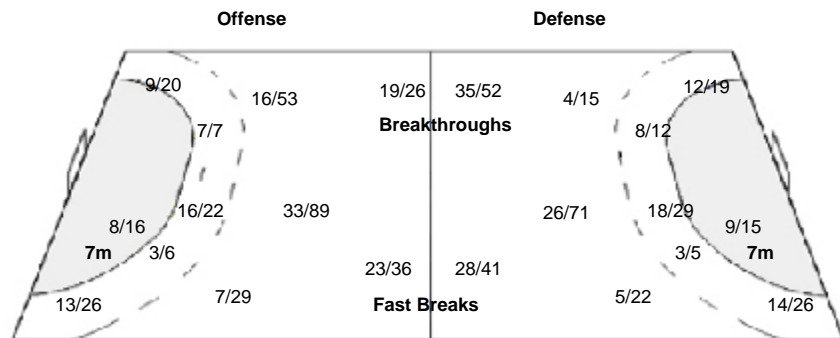

#### Shots Distribution

##### Players

Goals / Shots

19 LAYADI M	7 BOUDRALI H	6 BERKOUS M	4 ZOUAOUI H	5 CHEIKH S	20 DAOUD H	14 HAMOUD AYAT /
1/3 2/2 3/3	0/1 1/2	2/20 1/2 2/2	1/8 2/5 4/6		1/9 1/2 1/1	1/5 4/5 1/1
1/2 1/2	2/3 0/1 1/1	3/7 0/7 2/2	2/2 0/4 3/5	1/1	2/3 0/3 1/2	1/3 1/2 1/1
0/1	2/3 1/2	7/9 1/3 7/10	2/2 2/2 1/1		2/2 2/5 2/2	2/2 1/1 1/1
1-Missed 1-Post	1-Post	4-Missed 7-Post 6-Blocked	2-Missed 5-Post		4-Missed 2-Post 1-Blocked	1-Missed 2-Post
18 HAMAD A	8 LABANE T	10 BOULTIF S	17 BERRIAH A	21 MOKRANI M	2 RAHIM A	9 BOUMENDJEL Z
3/8	3/17	2/13 1/2 3/4	0/3 0/1	0/1	3/10 0/1 0/1	0/2
3/3 0/1 2/2	2/3 0/2 0/1	5/7 0/6 3/6	0/1 0/1	3/3	2/2 0/1	0/1
3/3 3/4 2/4	2/3 1/4 1/1	5/5 1/2 1/1	1/1 2/5	2/2 1/1 1/1	3/4 1/1	0/1 1/1
2-Missed 2-Post 1-Blocked	6-Missed 3-Post 5-Blocked	4-Missed 3-Post 4-Blocked	2-Blocked	1-Post	3-Missed 1-Post 2-Blocked	1-Missed 1-Post

##### Team

Goals / Shots

17/100	12/22	18/24
23/36	1/27	18/28
31/37	16/31	17/24
28-Missed	29-Post	21-Blocked