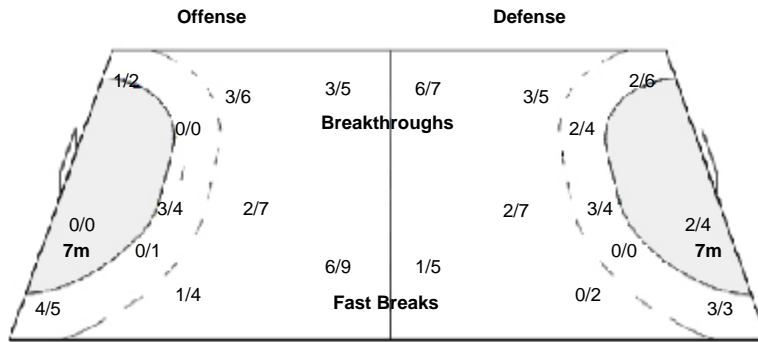

### Shots Distribution

#### Team

Goals / Shots

1/6	2/3	4/4
2/5	0/5	0/2
4/6	3/5	7/7
1-Missed		3-Blocked