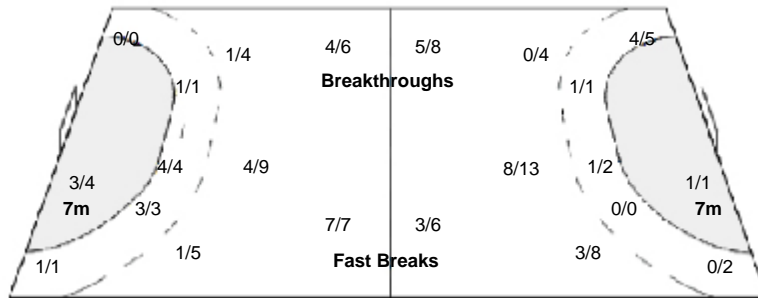

Malmö

XXII Men's World Championship 2011 Sweden

FRI 28 JAN 2011
18:00

Placement games

Spectators: 11477

Match Team Statistics

Match No: 93

FRA 29 - 26 SWE

(15 - 12) (14 - 14)

Referees: GEIPEL L / HELBIG M (GER)

FRA - France

Shots Distribution

Players

Goals / Shots

2 FERNANDEZ J	3 DINART D	4 BARACHET X	6 GILLE B	9 JOLI G	11 HONRUBIA S	13 KARABATIC N
0/1						0/1
1/1	0/1	0/1	2/2	1/1		1/1
	1/1	1/1	1/1	3/3	1/1	2/3
	1-Blocked					1-Missed
15 JUNILLON F	18 ACCAMBRAY W	19 ABALO L	20 SORHAINDO C	21 GUIGOU M	27 BINGO A	
	0/6	0/3		0/1		
	1/1			1/1	1/1	
	1/1	2/2		2/2	3/3	1/1
	2-Post 3-Blocked		1-Blocked			

Team

Goals / Shots

0/11	0/1	1/1
4/5		2/3
8/9	6/6	8/8
1-Missed	2-Post	5-Blocked

Offense

Defense

Goalkeepers

Saves / Shots

0/1	2/3	0/3
2/8	3/3	3/6
4/8	0/4	2/6

12 KARABOUE D

16 OMEYER T

0/1	2/3	0/3
2/8	3/3	3/6
4/8	0/4	2/6