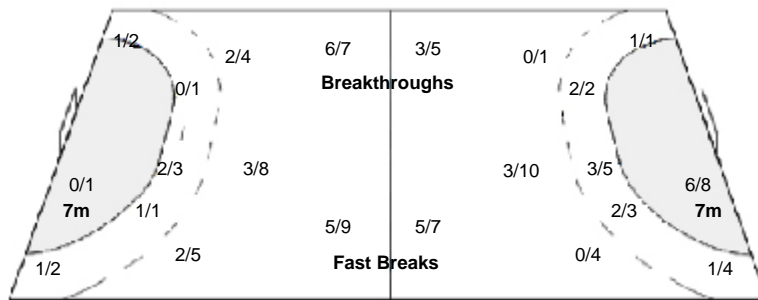

Skövde

XXII Men's World Championship 2011

Sweden

MON 24 JAN 2011
20:30

Group PC I

Match Team Statistics

Spectators: 1525

Match No: 90

EGY 23 - 26 KOR

(11 - 12) (12 - 14)

Referees: CANBRO R / CLAESSION M (SWE)

EGY - Egypt

Shots Distribution

Players

Goals / Shots

3 RAMADAN M	4 MABROUK B	5 HUSSEIN M	7 HASHEM M	9 EL KAIUBY A	10 RAZEK A E F	14 EL BOHY M
		0/1		0/2	0/1	
		2/2		1-Missed 1-Post	1/1 1/1	
					1-Missed	
17 YOUSEF A	19 ABDELWARES M	20 KESHK M	22 HAGGAG O	39 HASSAN E	66 EL AHMAR A	89 MAMDOUH M
0/1	1/2	0/1 0/1		0/1	1/1	1/2
1-Post	1/1	0/1 0/1		2/2 2/2	0/1 0/1	1/1 0/1 1/1
	4/5	1/1		1-Missed	1/2 0/1	1-Missed
		0/1 0/1			1/2 0/1	

Team

Goals / Shots

2/9	1/1	0/1
1/2	0/4	2/4
8/10	3/4	6/7
4-Missed	2-Post	

Offense

Defense

Goalkeepers

Saves / Shots

2/5	1/3	
2/4	3/3	0/2
2/9	3/8	0/5

1 HENDAWY K

2/5	1/2	
1/3	3/3	0/2
2/7	3/6	0/4

12 EL NAKIB M

	0/1	
1/1		
0/2	0/2	0/1