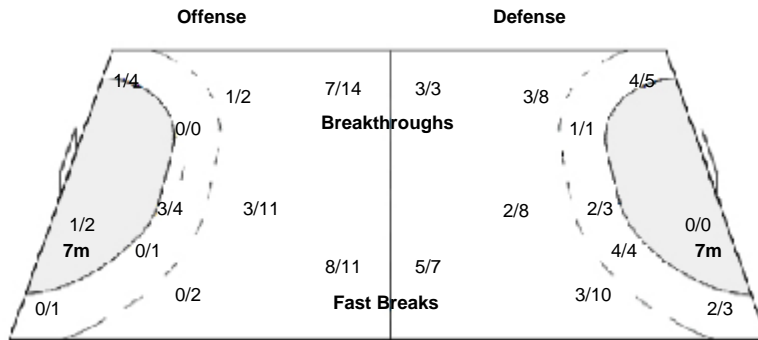

Skövde

XXII Men's World Championship 2011

Sweden

MON 24 JAN 2011
18:00

Group PC I

Match Team Statistics

Spectators: 1510

Match No: 89

JPN 24 - 29 ALG

(13 - 13) (11 - 16)

Referees: NACHEVSKI G / NIKOLOV S (MKD)

JPN - Japan

Shots Distribution

Players

Goals / Shots

2 TOYODA K	5 SUEMATSU M	8 TAKEDA T	10 KISHIGAWA H	11 KAIDO M	13 TOMITA K	14 NAGASHIMA N
1/2 0/1 0/1 0/1 1-Blocked	0/1 1/2 0/1 0/1 1/2	0/2 1/1 0/1	0/3 1/1 0/2 0/1 1-Missed 2-Blocked	3/3 2/2 1/1	0/1 1/1	
15 MORI J	18 NOMURA Y	19 IZUMA M	20 HIGASHINAGAH/	22 KADOYAMA T	23 HIGASHINAGAH/	
0/1 1/1 0/1 2/2 1-Post	0/1 1/1	1/1	1/1 0/1	0/1 0/1 2/2 1/1 1-Post 1-Blocked	0/2 1/1 0/1 1/1 1-Missed 1-Blocked	

Team

Goals / Shots

1/10	1/4	1/1
3/5	1/5	1/2
4/7	5/8	7/10
2-Missed	2-Post	5-Blocked

Goalkeepers

Saves / Shots

0/3	0/2	1/7
2/5	4/5	2/4
0/6	3/4	2/7

1 SHINOUCHI K

0/1	0/1	0/2
1/3	3/4	1/3
0/4	2/3	2/6

16 MATSUMURA M

21 KAI A

0/2	0/1	1/5
1/2	1/1	1/1
0/2	1/1	0/1