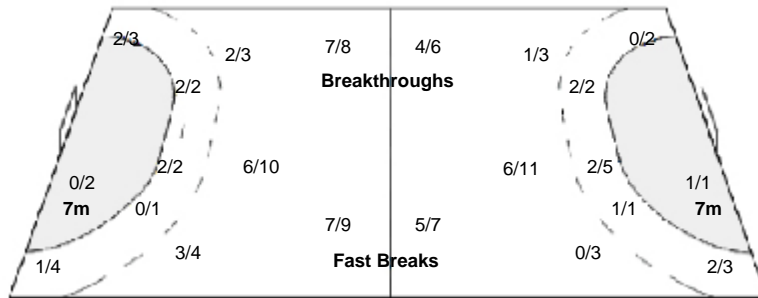

Jönköping

MON 24 JAN 2011
16:00

XXII Men's World Championship 2011 Sweden

Main Round Group I

Spectators: 3922

Match Team Statistics

Match No: 70

ISL 24 - 32 ESP
(10 - 20) (14 - 12)

Referees: KRSTIC N / LJUBIC P (SLO)

ESP - Spain

Shots Distribution

Players

Goals / Shots

2	ENTRERRIOS RC	3	GURBINDO MAR	4	ROCAS COMAS	5	MAQUEDA PEÑA	6	GARABAYA ARE	9	ENTRERRIOS RC	13	AGUINAGALDE /		
2/3		1/1		0/1		2/2				2/2		1/1		1/1	
0/1		2/3	0/1	0/1				1/1		1/1		1/1		2/2	
1/1	1/1	0/1	1/1	1/1		1/1		1/1	2/2	1/1	2/2				
1-Post		1-Blocked													

14	GARCIA PARROI	15	UGALDE GARCIA/	17	GARCIA LORENZ	18	ROMERO FERNZ	20	RODRIGUEZ VAC	21	CAÑELLAS REIX	24	MORROS DE AR
	0/1		0/1		1/1	0/1		0/1		1/1			
					0/1	0/1							
	1/1		1/1	1/1	2/4	0/1	1/1		1/1	1/1			
1-Post		1-Blocked		1-Post									

Team Goals / Shots

4/9	2/3	3/4
6/9	0/2	1/2
6/7	4/6	6/6
3-Post		2-Blocked

Offense