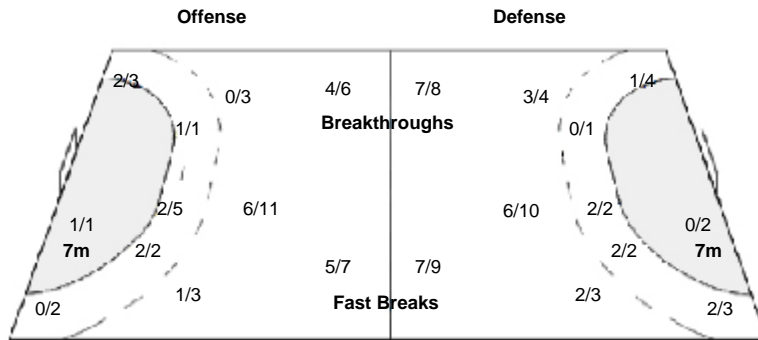

Jönköping

MON 24 JAN 2011
16:00

XXII Men's World Championship 2011 Sweden

Main Round Group I

Spectators: 3922

Match Team Statistics

Match No: 70

ISL 24 - 32 ESP

(10 - 20) (14 - 12)

Referees: KRSTIC N / LJUBIC P (SLO)

ISL - Iceland

Shots Distribution

Players

Goals / Shots

2	SVAVARSSON V	4	PÁLMARSSON A	5	INGIMUNDARSO	6	HALLGRÍMSSON	7	ATLASON A	8	ÓLAFSSON Þ	9	SIGURDSSON G
	1/1		0/2	1/1	1/1				0/1				1/1
			1/2	0/1	1/2		1/1					0/1	2/3
			2-Missed				1/1		0/1		1/1	0/1	
									1-Missed				
10	GUÐJÓNSSON S	11	STEFÁNSSON Ó	15	PETERSSON A	17	JAKOBSSON S	18	GUNNARSSON F	19	SVEINSSON S	21	KRISTJÁNSSON
	1/1		1/3		1/3				1/1				
	2/2		0/1		1/1				0/1				0/1
					1/1		2/2	2/4	0/1		1/1		
					1-Post		2-Missed						
								1/1					

Team

Goals / Shots

3/10	4/4	1/1
4/7	0/1	4/7
3/4	3/6	2/4
5-Missed	1-Post	

Goalkeepers

Saves / Shots

0/4	1/3	1/4
4/10	4/4	1/2
1/7	2/6	0/6

1 GÚSTAVSSON B

0/3	1/3	1/3
3/9	4/4	1/1
1/7	1/5	0/4

16 GUDMUNDSSON H

0/1		0/1
1/1		0/1
	1/1	0/2