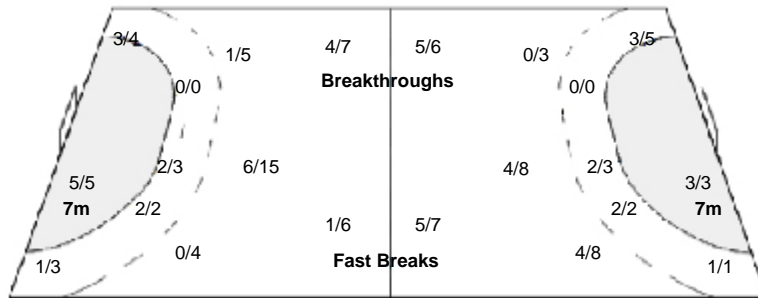

Malmö

SUN 23 JAN 2011
18:15

XXII Men's World Championship 2011 Sweden

Main Round Group II

Spectators: 9551

Match Team Statistics

Match No: 67

SWE 29 - 25 CRO

(14 - 12) (15 - 13)

Referees: RALUY LOPEZ O / SABROSO RAMIREZ A L (ESP)

CRO - Croatia

Shots Distribution

Players

Goals / Shots

4 BALIC I	5 DUVNJAK D	6 LACKOVIC B	7 ZRNIC V	8 KOPLJAR M	9 VORI I	10 GOJUN J
0/1	0/1	0/1	3/3	1/1	0/1	
	2/3	0/2	1/1	1/1	1/2	
0/1	0/1	1/3	1/1	0/2	1/1	1/1
1-Missed		1-Blocked			1-Post	
11 MATULIC J	14 VUKOVIC D	21 BUNTIC	24 VALCIC T	26 STRLEK M	28 MUSA Z	29 NINCEVIC I
	1/3	0/1		0/1		
	0/1	1/1		0/2		0/1
		1/2				1/1
	2-Post	1-Post				

Team

Goals / Shots

5/12	1/2	1/3
1/10	0/2	6/9
5/9	3/4	3/3
1-Missed	4-Post	1-Blocked

Offense

Defense

Goalkeepers

Saves / Shots

0/3	0/1	0/2
1/4	2/2	2/7
0/5	0/6	2/6

16 PESIC I

0/2	0/1
1/2	1/2
0/2	0/2

25 ALILOVIC M

0/1	0/1	0/1
0/2	2/2	1/5
0/3	0/4	1/5