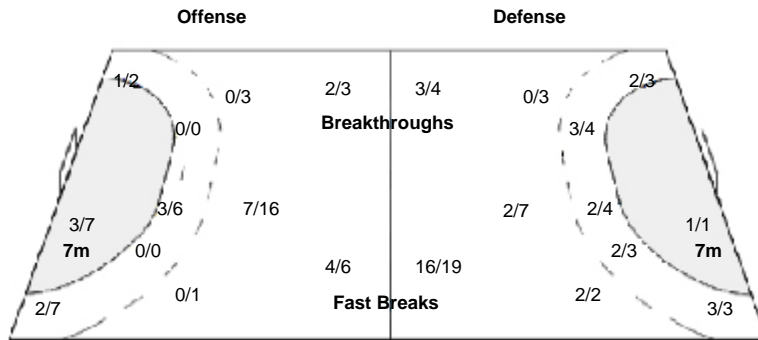

Linköping

XXII Men's World Championship 2011 Sweden

MON 17 JAN 2011
21:30

Preliminary Round Group B

Match Team Statistics

Match No: 36

ISL 36 - 22 JPN

(22 - 8) (14 - 14)

Referees: COULIABALY Y N / DIABATE M (CIV)

JPN - Japan

Shots Distribution

Players

Goals / Shots

2 TOYODA K	5 SUEMATSU M	6 MURAKAMI H	7 MIYAZAKI D	8 TAKEDA T	10 KISHIGAWA H	13 TOMITA K
0/2	0/1	0/1	0/1	0/1	0/1	0/1
1/1	0/1	0/1	0/1	0/1	0/1	1/1
0/1	1/1	1/2	1/3	0/1	1-Missed	0/1
1-Missed 1-Post			2-Blocked			1-Post
14 NAGASHIMA N	15 MORI J	18 NOMURA Y	20 HIGASHINAGAH/	22 KADOYAMA T	23 HIGASHINAGAH/	
		1/1	1/3	0/1	0/1	1/1
		1/1	0/2	1/1	0/1	1/1
		2/2	0/2	0/1	1/2	2/2
			1-Post	1-Blocked		1-Post

Team

Goals / Shots

2/11	1/1	3/5
0/3	0/3	4/5
3/8	6/9	3/6
2-Missed	4-Post	3-Blocked

Goalkeepers

Saves / Shots

1/1	0/2	1/3
0/4		2/3
1/10	1/11	3/11

1 SHINOUCHI K

	0/1	
0/1		
0/3	0/1	0/1

16 MATSUMURA M

0/2		2/2
	0/1	0/3

21 KAI A

1/1	0/1	1/3
0/1		0/1
1/7	1/9	3/7