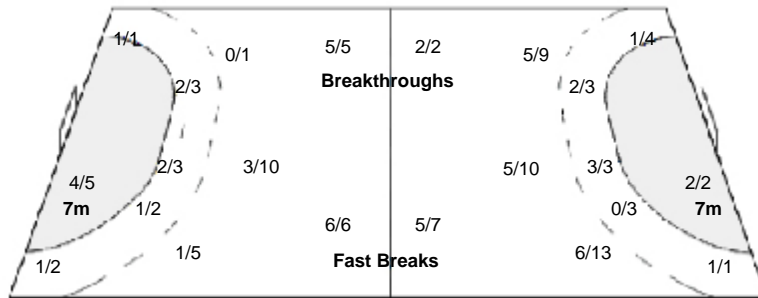

Norrköping

FRI 14 JAN 2011
17:00

XXII Men's World Championship 2011 Sweden

Preliminary Round Group B

Spectators: 2753

Match Team Statistics

Match No: 2

ISL 32 - 26 HUN

(14 - 11) (18 - 15)

Referees: RALUY LOPEZ O / SABROSO RAMIREZ A L (ESP)

HUN - Hungary

Shots Distribution

Players

Goals / Shots

3 ILYÉS F	5 CSÁSZÁR G	6 MOCSAI T	7 GÁL G	8 IVÁNCSIK G	9 IVÁNCSIK T	10 HARSÁNYI G
1/1 0/1 1/2	0/1 0/1 1-Missed	1/4 0/1 4/4 1-Post 2-Blocked	0/1 0/1 1/1 1/1 1-Missed	0/1 1/1 1-Missed		2/2
15 TÖRÖ S	18 NAGY K	20 GULYÁS P	22 KATZIRZ D	25 ZUBAI S	28 SCHUCH T	35 LÉKAI M
1/1 1/1 1-Missed	0/1 1/1 1/1 1-Missed	2/2 2/2	0/1 1-Blocked	1/1 1/1		0/2 2/2 1/1 1-Blocked

Team

Goals / Shots

1/11	3/3	1/1
4/5	0/1	0/2
7/8	6/7	4/5
4-Missed	1-Post	4-Blocked

Offense

Defense

Goalkeepers

Saves / Shots

1/4	0/2	0/2
3/4	4/4	
3/10	0/4	3/16

12 FAZEKAS N

0/1		
2/2	3/3	
2/4	0/2	1/9

16 MIKLER R

1/3	0/2	0/2
1/2	1/1	
1/6	0/2	2/7