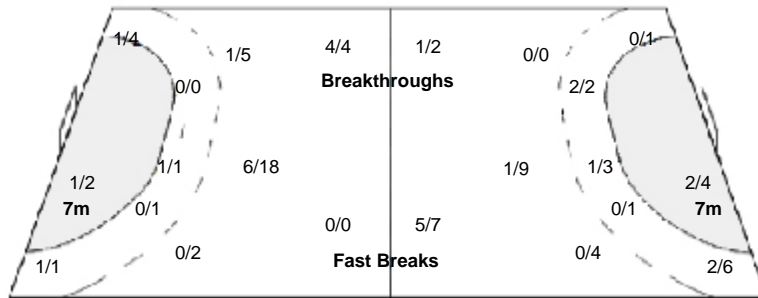

Lund

MON 17 JAN 2011
18:00

XXII Men's World Championship 2011 Sweden

Preliminary Round Group C

Spectators: 920

Match Team Statistics

Match No: 27

ROU 14 - 15 ALG

(10 - 8) (4 - 7)

Referees: ABRAHAMSEN K / KRISTIANSSEN A (NOR)

ALG - Algeria

Shots Distribution

Players

Goals / Shots

2 RAHIM A 2/2	4 ZOUAOUI H 0/1 0/1 0/1 1-Missed	5 CHEIKH S 0/1	6 BERKOUS M 0/3 0/1 1/3 0/1 2/2 1/1 1-Missed 1-Post	7 BOUDRALI H 0/0	8 LABANE T 0/4 2/2 0/1 1-Missed 1-Post 2-Blocked	10 BOULTIF S 0/2 1/1 1/1 0/2 1/1 1/1 0/1 2-Blocked
14 HAMOUD AYAT /	18 HAMAD A 1/1 0/1	19 LAYADI M 1/1	20 DAOUD H 0/1	21 MOKRANI M 1/1 1-Blocked		

Team

Goals / Shots

1/12	1/3	1/2
2/4	0/3	1/2
7/7	1/4	1/1

3-Missed 2-Post 5-Blocked

Offense

Defense

Goalkeepers

Saves / Shots

2/3	5/8	1/4
0/1	4/4	3/5
1/4	4/5	2/2

16 BOUSMAL A

		0/1

22 SLAHDJI A

2/3	5/8	1/3
0/1	4/4	3/5
1/4	4/5	2/2