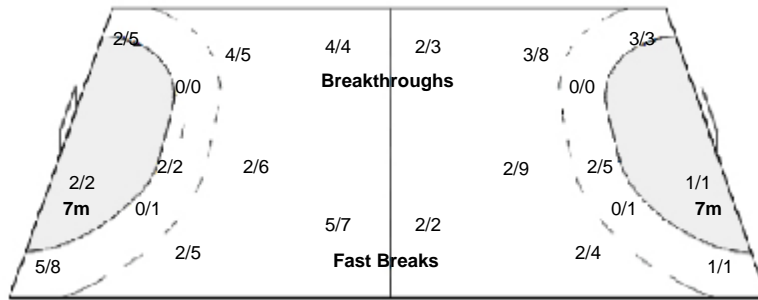

Team

Goals / Shots

2/10	1/2	6/7
6/8	1/3	5/7
1/1	1/2	5/5

3-Missed 4-Post 1-Blocked

Offense

Defense

Goalkeepers

Saves / Shots